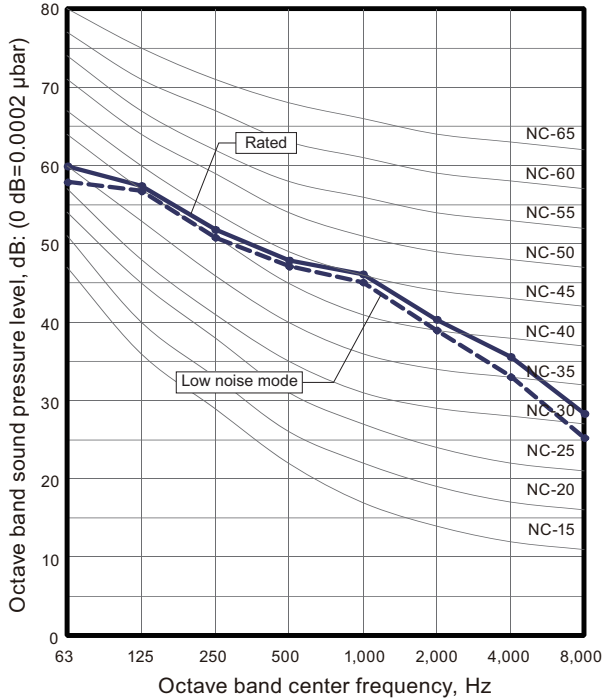

8. Operation noise (sound pressure)

8-1. Noise level curve

Model: AJ*040LCLBH

Cooling

Heating

Model: AJ*045LCLBH

Cooling

Heating