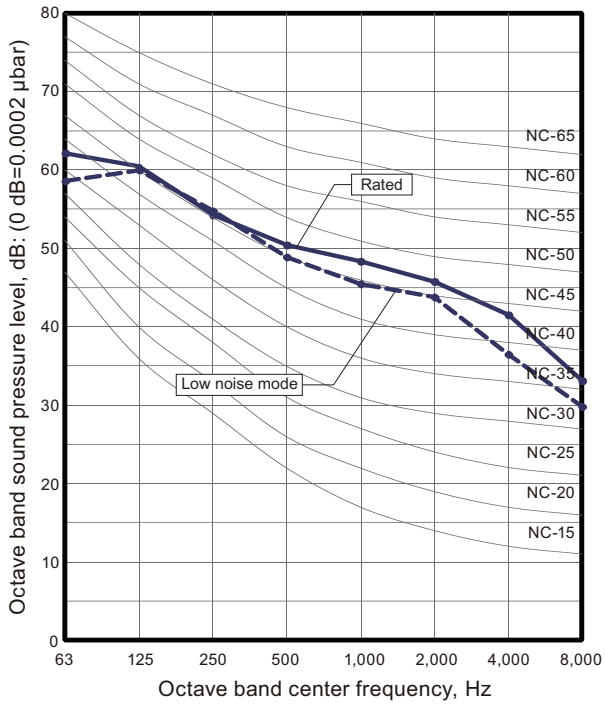

■ Model: AJ*054LCLBH

● Cooling