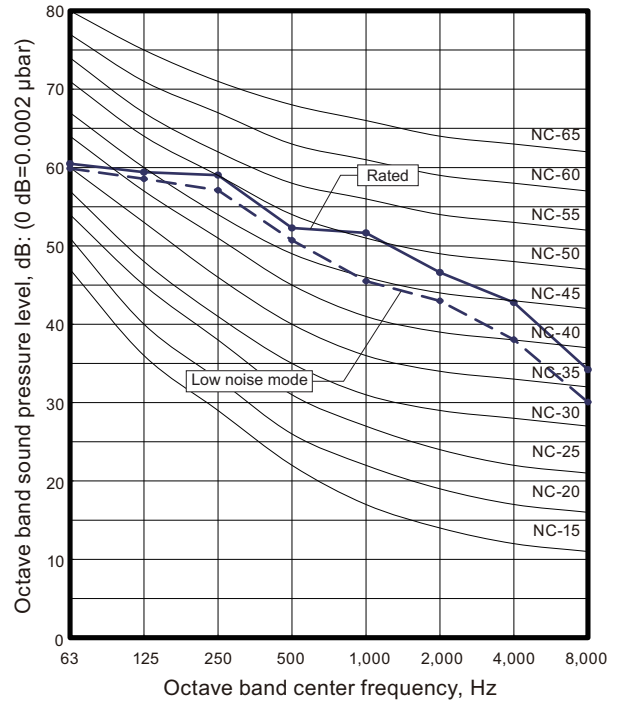

8. Operation noise (sound pressure)

8-1. Noise level curve

Model: AJ*040LCLBH

Cooling

Heating

Model: AJ*045LCLBH

Cooling

Heating