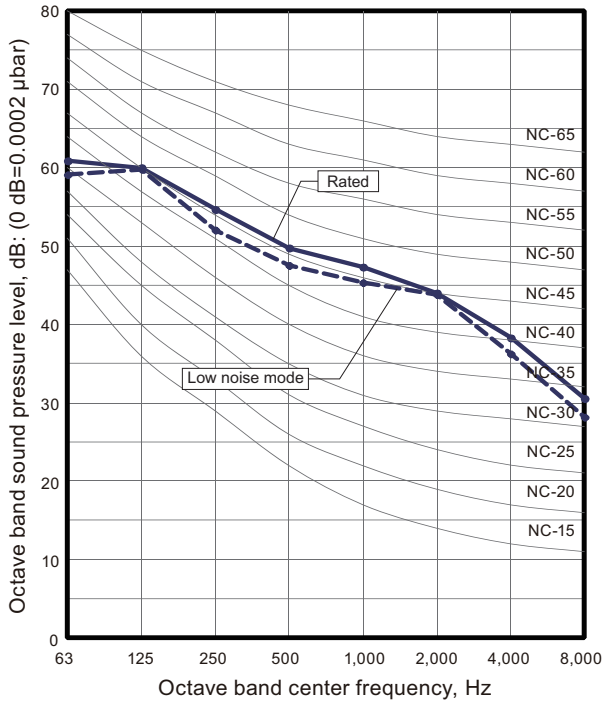

8. Operation noise (sound pressure)

8-1. Noise level curve

Model: AJ*040LCLBH

Cooling

Heating

Model: AJ*045LCLBH

Cooling

Heating