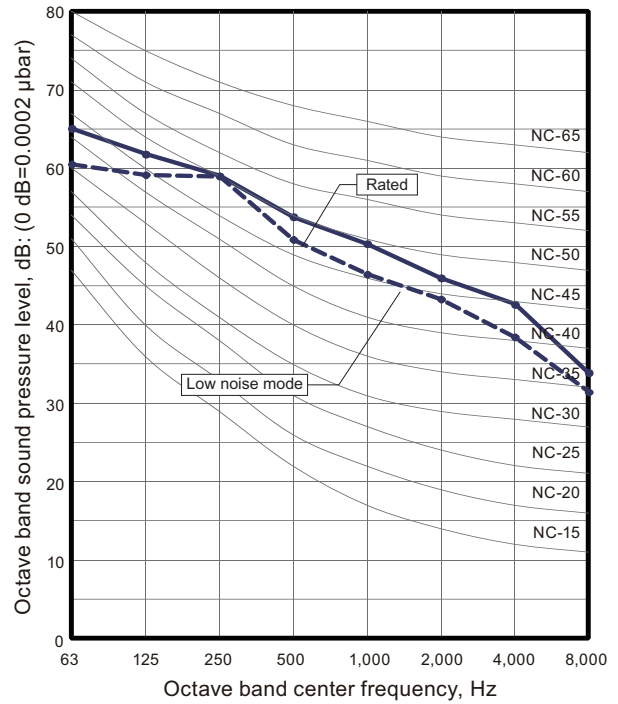

● Heating

OUTDOOR
UNITS

OUTDOOR
UNITS