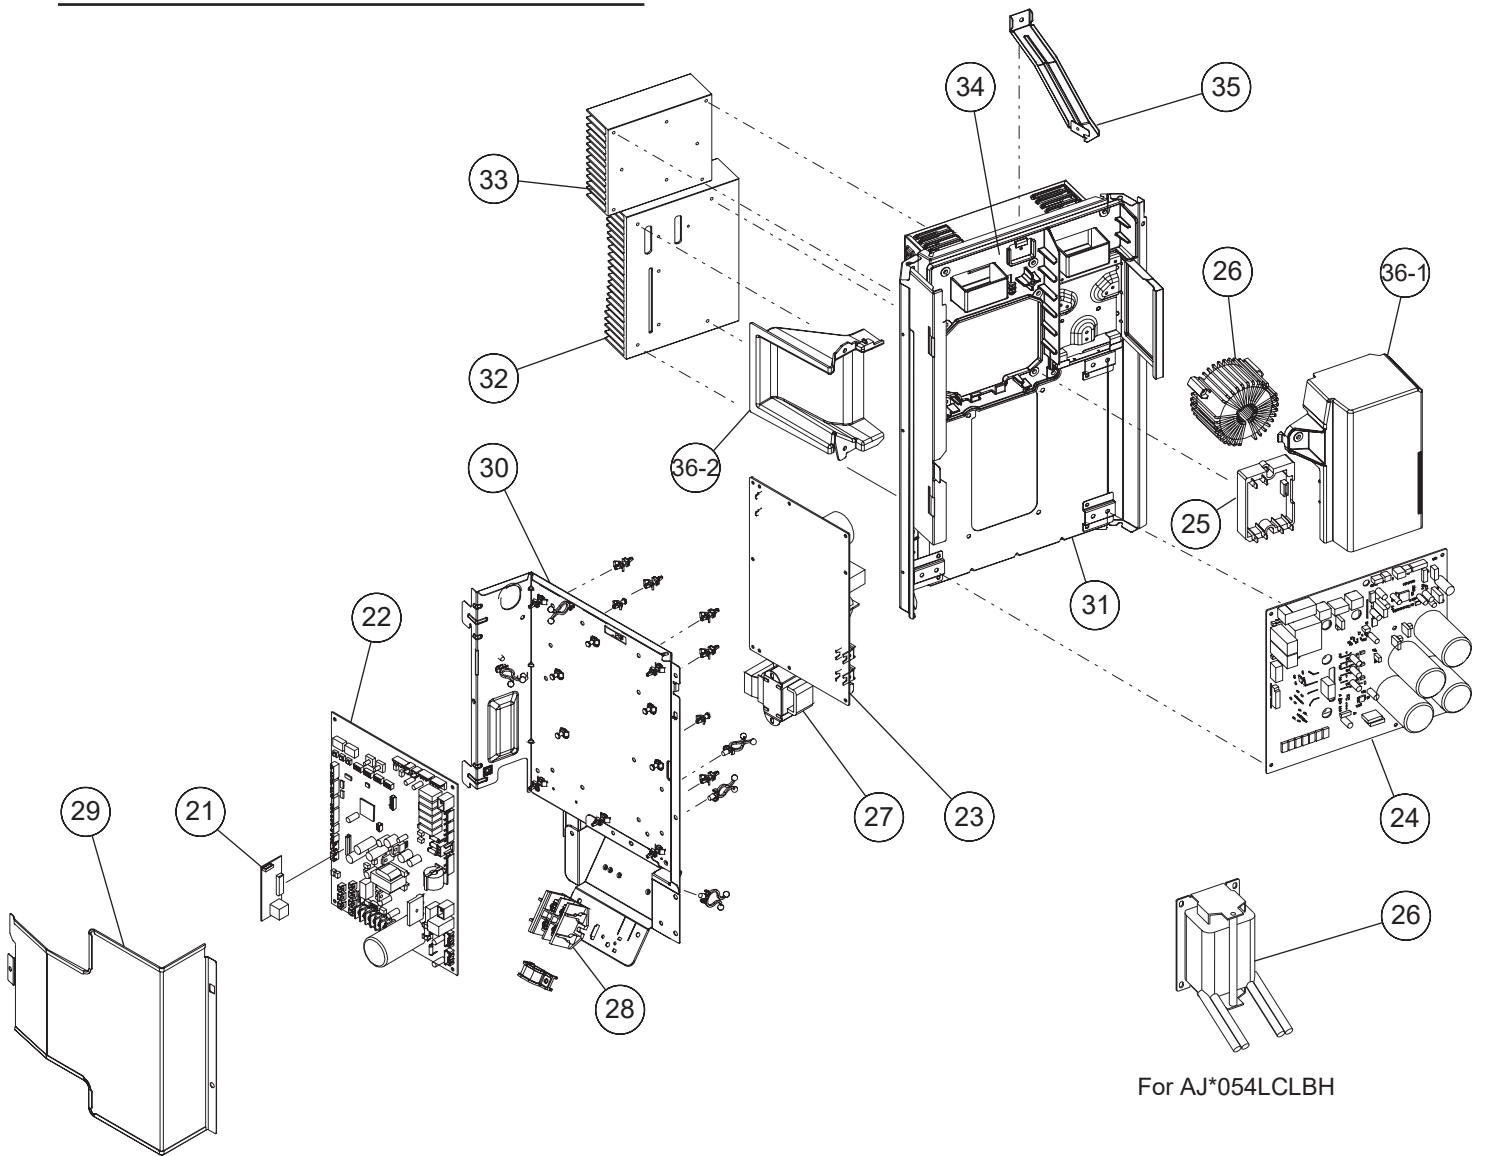

Models : AJY040LCLBH/ AJH040LCLBH
AJY045LCLBH/ AJH045LCLBH
AJY054LCLBH/ AJH054LCLBH

For AJ*054LCLBH

Ref No.	Description	Parts No.		
		AJ*040LCLBH	AJ*045LCLBH	AJ*054LCLBH
21	COMMUNICATION PCB	9707774023	9707774023	9707774023
22	MAIN PCB ASSY	9708853116	9708853116	9708853116
23	FILTER PCB ASSY	9709911006	9709911006	9709911013
24	INVERTER PCB ASSY (SERVICE)	9709680285	9709680285	9709680292
25	ACTPM	9708920009	9708920009	9708590004
26	CHOKE COIL	9900624019	9900624019	9900592011
27	REACTOR ASSY	9900481025	9900481025	9900481025
28	TERMINAL	9900428105	9900428105	9900428105
29	CONTROL COVER SUB ASSY	9378930025	9378930025	9378930025
30	CONTROL BOX (MAIN) ASSY	9380543008	9380543008	9380543008
31	CONTROL BOX (INV) ASSY	9380971023	9380971023	9380971023
32	HEAT SINK A	9380483007	9380483007	9380483007
33	HEAT SINK B	-----	-----	9380980001
33	HEAT SINK C	9380980018	9380980018	-----
34	HOLDER (HEAT SINK)	9380981015	9380981015	9380981015
35	BRACKET CONTROL BOX B	9380978008	9380978008	9380978008
36-1	DUCT A	9380961000	9380961000	-----
36-2	DUCT D	9380959007	9380959007	9380959007