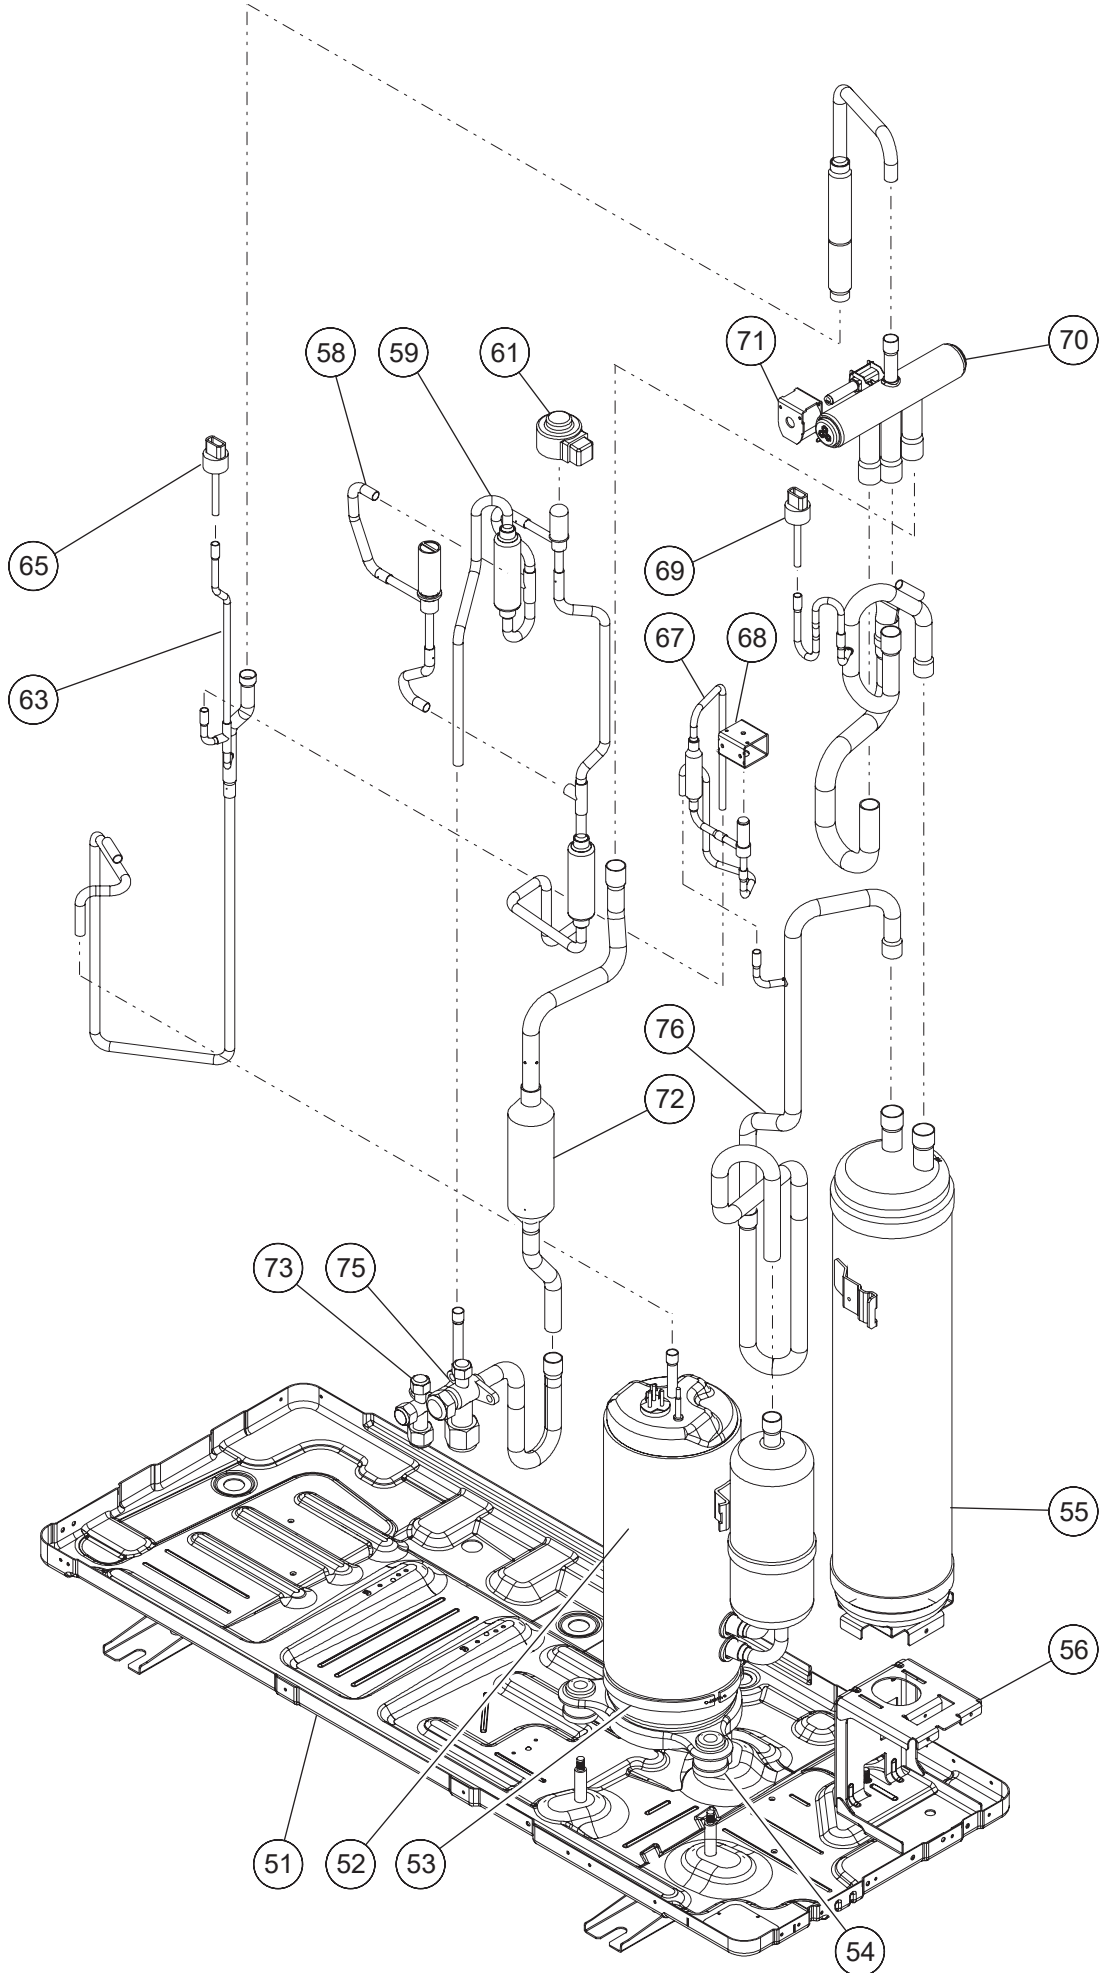

Models : AJY040LCLBH/ AJH040LCLBH
AJY045LCLBH/ AJH045LCLBH
AJY054LCLBH/ AJH054LCLBH

Models : AJY040LCLBH/ AJH040LCLBH
AJY045LCLBH/ AJH045LCLBH
AJY054LCLBH/ AJH054LCLBH

Ref No.	Description	Parts No.		
		AJ*040LCLBH	AJ*045LCLBH	AJ*054LCLBH
51	BASE ASSY	9379427067	9379427067	9379427067
52	COMPRESSOR	9810275004	9810275004	9810275004
53	BELT HEATER	9361140349	9361140349	9361140349
54	RUBBER MOUNT	9810059000	9810059000	9810059000
55	ACCUMULATOR SUB ASSY	9372700075	9372700075	9372700075
56	INSTALLATION PLATE(ACCUMULATOR)	9380471004	9380471004	9380471004
58	RERIEF VALVE ASSY	9380951001	9380951001	9380951001
59	EXPANSION VALVE ASSY	9378750111	9378750111	9378750111
61	COIL(EXPANSION VALVE)	9970163005	9970163005	9970163005
63	DISCHARGE PIPE TOTAL ASSY	9371581330	9371581330	9371581330
65	SENSOR (HP)	9970158001	9970158001	9970158001
67	SOLENOID VALVE ASSY	9380016038	9380016038	9380016038
68	SOLENOID (SV)	9970165009	9970165009	9970165009
69	SENSOR (LP)	9970159008	9970159008	9970159008
70	4-WAY VALVE	9970161001	9970161001	9970161001
71	SOLENOID (4-WAY VALVE)	9970110078	9970110078	9970110078
72	STRAINER ASSY	9380559009	9380559009	9380559009
73	3-WAY VALVE ASSY (LIQUID)	9381055005	9381055005	9381055005
75	3-WAY VALVE ASSY (GAS)	9315414045	9315414045	9315414045
76	SUCTION PIPE ASSY	9372514191	9372514191	9372514191
	COMPRESSOR COVER	9379647090	9379647090	9379647090
	COMPRESSOR COVER TOP	9380516019	9380516019	9380516019
	THERMISTOR ASSY (Discharge temp.+Comp. temp.)	9900811006	9900811006	9900811006
	THERMISTOR ASSY (Suction temp.+Heat ex. temp.)	9900507039	9900507039	9900507039
	THERMISTOR ASSY (Outdoor temp.)	9900747022	9900747022	9900747022