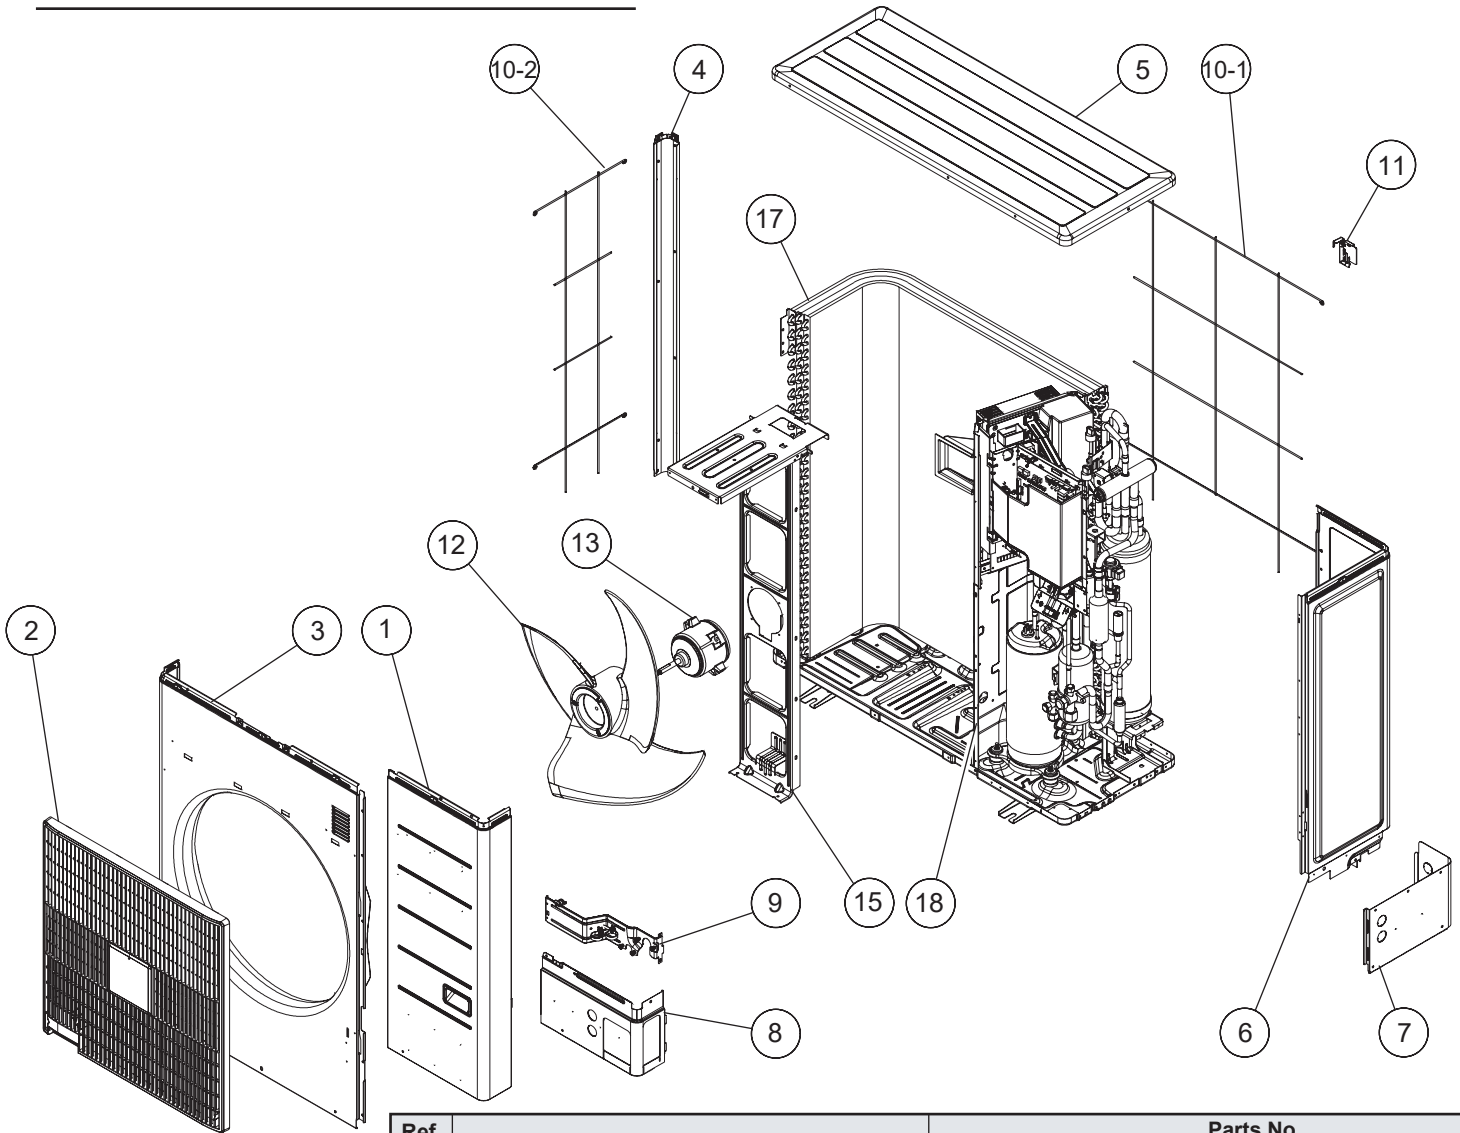

Models : AJY040LCLDH/ AJH040LCLDH  
 AJY045LCLDH/ AJH045LCLDH  
 AJY054LCLDH/ AJH054LCLDH

| Ref No. | Description                    | Parts No.    |              |              |
|---------|--------------------------------|--------------|--------------|--------------|
|         |                                | AJ*040LCLDH  | AJ*045LCLDH  | AJ*054LCLDH  |
| 1       | SERVICE PANEL SUB ASSY         | 9380571018   | 9380571018   | 9380571018   |
| 2       | FAN GURAD                      | 9352749001   | 9352749001   | 9352749001   |
| 3       | FRONT PANEL SUB ASSY           | 9380569121   | 9380569121   | 9380569121   |
| 4       | CABINET LEFT                   | 9380968009   | 9380968009   | 9380968009   |
| 5       | TOP PANEL SUB ASSY             | 9379416030   | 9379416030   | 9379416030   |
| 6       | CABINET RIGHT SUB ASSY         | 9380570011   | 9380570011   | 9380570011   |
| 7       | PIPE COVER REAR                | 9380537007   | 9380537007   | 9380537007   |
| 8       | PIPE COVER FRONT               | 9378805019   | 9378805019   | 9378805019   |
| 9       | VALVE PLATE                    | 9379409018   | 9379409018   | 9379409018   |
| 10-1    | PROTECTIVE NET (REAR) ASSY     | 9378926059   | 9378926059   | 9378926059   |
| 10-2    | PROTECTIVE NET (LEFT) ASSY     | 9378928022   | 9378928022   | 9378928022   |
| 11      | THERMO HOLDER                  | 9332505009   | 9332505009   | 9332505009   |
| 12      | PROPELLER FAN                  | 9379414005   | 9379414005   | 9379414005   |
| 13      | MOTOR,DC BRUSHLESS             | 9603496012   | 9603496012   | 9603496012   |
| 15      | MOTOR BRACKET SUB ASSY         | 9380566021   | 9380566021   | 9380566021   |
| 17      | CONDENSER SUB ASSY             | 9374420360   | 9374420360   | 9374420360   |
| 18      | SEPARATE WALL SUB ASSY         | 9380567011   | 9380567011   | 9380567011   |
|         | LABEL (FUJITSU)                | 9380477006   | 9380477006   | 9380477006   |
|         | LABEL (GENERAL)                | 9378949003   | 9378949003   | 9378949003   |
|         | LABEL (AIRSTAGE)               | 9380479000   | 9380479000   | 9380479000   |
|         | DRAIN ASSY                     | 9303029015   | 9303029015   | 9303029015   |
|         | DRAIN CAP                      | 313166024302 | 313166024302 | 313166024302 |
|         | COMPRESSOR WIRE                | 9707933079   | 9707933079   | 9707933079   |
|         | WIRE w/CONNECTOR (CN151-CN390) | 9708917016   | 9708917016   | 9708917016   |
|         | WIRE w/CONNECTOR (CN126-CN320) | 9708610016   | 9708610016   | 9708610016   |
|         | WIRE w/CONNECTOR (CN11-CN395)  | 9708811031   | 9708811031   | 9708811031   |
|         | WIRE w/CONNECTOR (CN370-CN501) | 9708613017   | 9708613017   | 9708613017   |