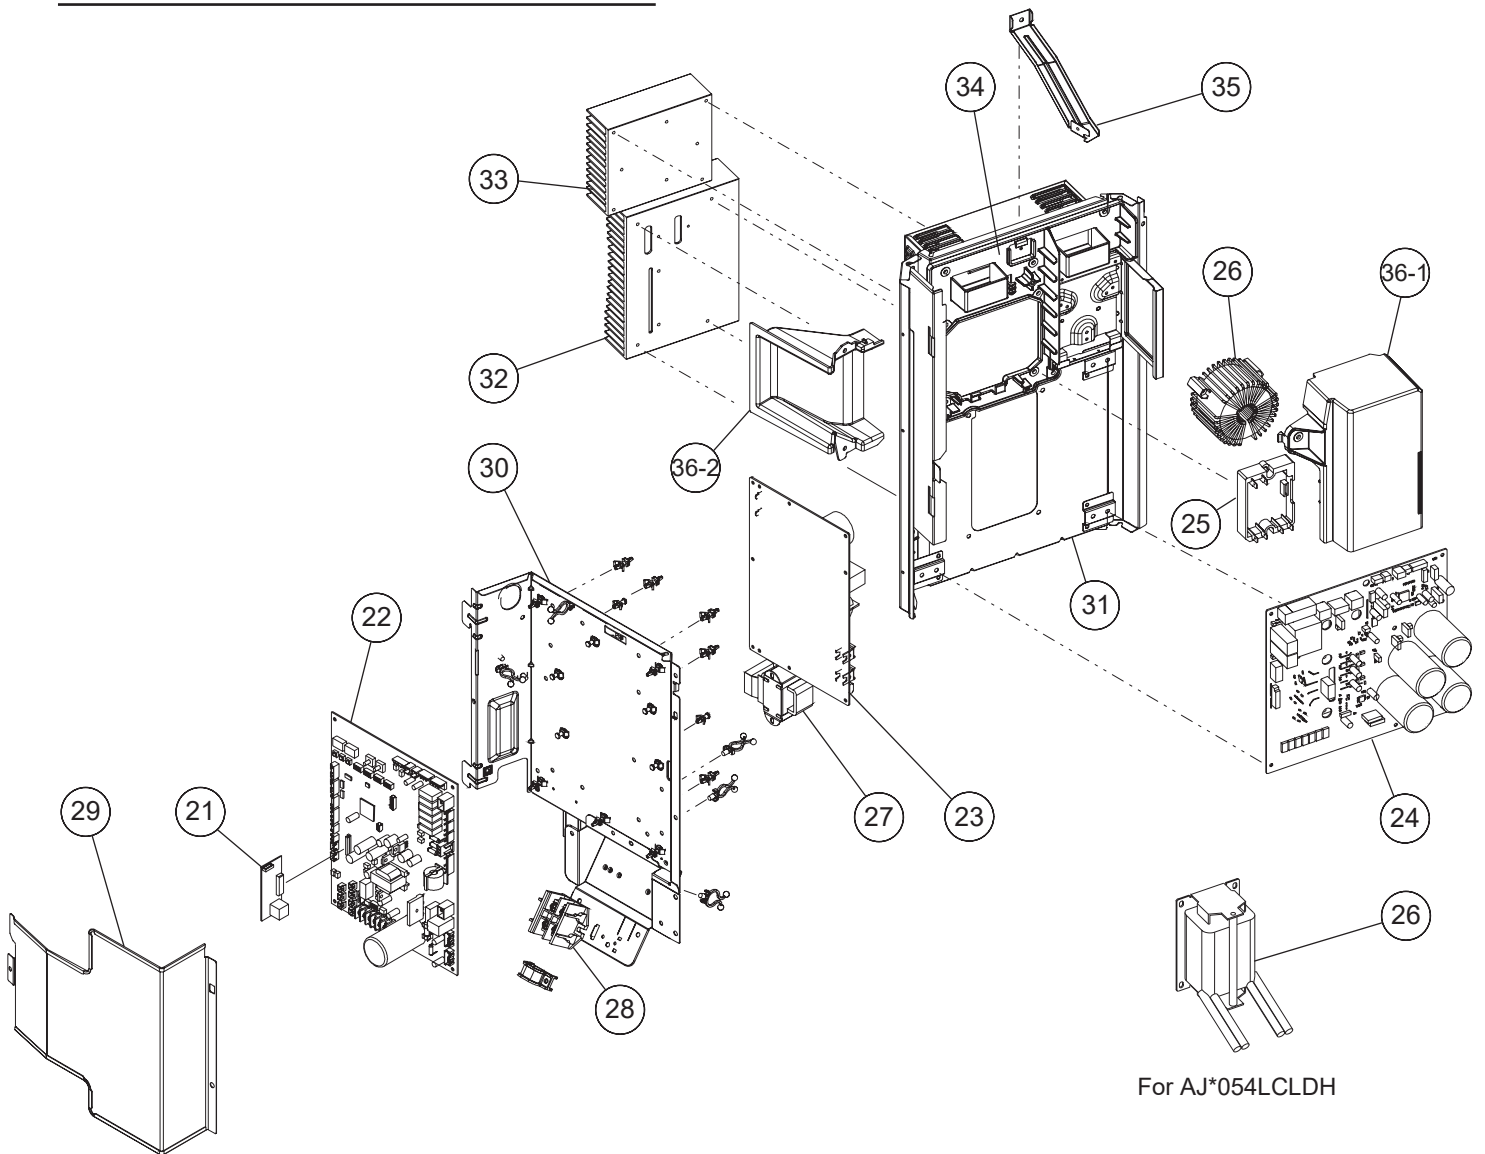

Models : AJY040LCLDH/ AJH040LCLDH
AJY045LCLDH/ AJH045LCLDH
AJY054LCLDH/ AJH054LCLDH

Ref No.	Description	Parts No.		
		AJ*040LCLDH	AJ*045LCLDH	AJ*054LCLDH
21	COMMUNICATION PCB	9707774023	9707774023	9707774023
22	MAIN PCB ASSY	9708853239	9708853239	9708853239
23	FILTER PCB ASSY	9709911006	9709911006	9709911013
24	INVERTER PCB ASSY (SERVICE)	9709680285	9709680285	9709680292
25	ACTPM	9708920009	9708920009	9708590004
26	CHOKE COIL	9900624019	9900624019	9900592011
27	REACTOR ASSY	9900481025	9900481025	9900481025
28	TERMINAL	9900428105	9900428105	9900428105
29	CONTROL COVER SUB ASSY	9378930025	9378930025	9378930025
30	CONTROL BOX (MAIN) ASSY	9380543008	9380543008	9380543008
31	CONTROL BOX (INV) ASSY	9380971023	9380971023	9380971023
32	HEAT SINK A	9380483007	9380483007	9380483007
33	HEAT SINK B	-----	-----	9380980001
33	HEAT SINK C	9380980018	9380980018	-----
34	HOLDER (HEAT SINK)	9380981015	9380981015	9380981015
35	BRACKET CONTROL BOX B	9380978008	9380978008	9380978008
36-1	DUCT A	9380961000	9380961000	-----
36-2	DUCT D	9380959007	9380959007	9380959007