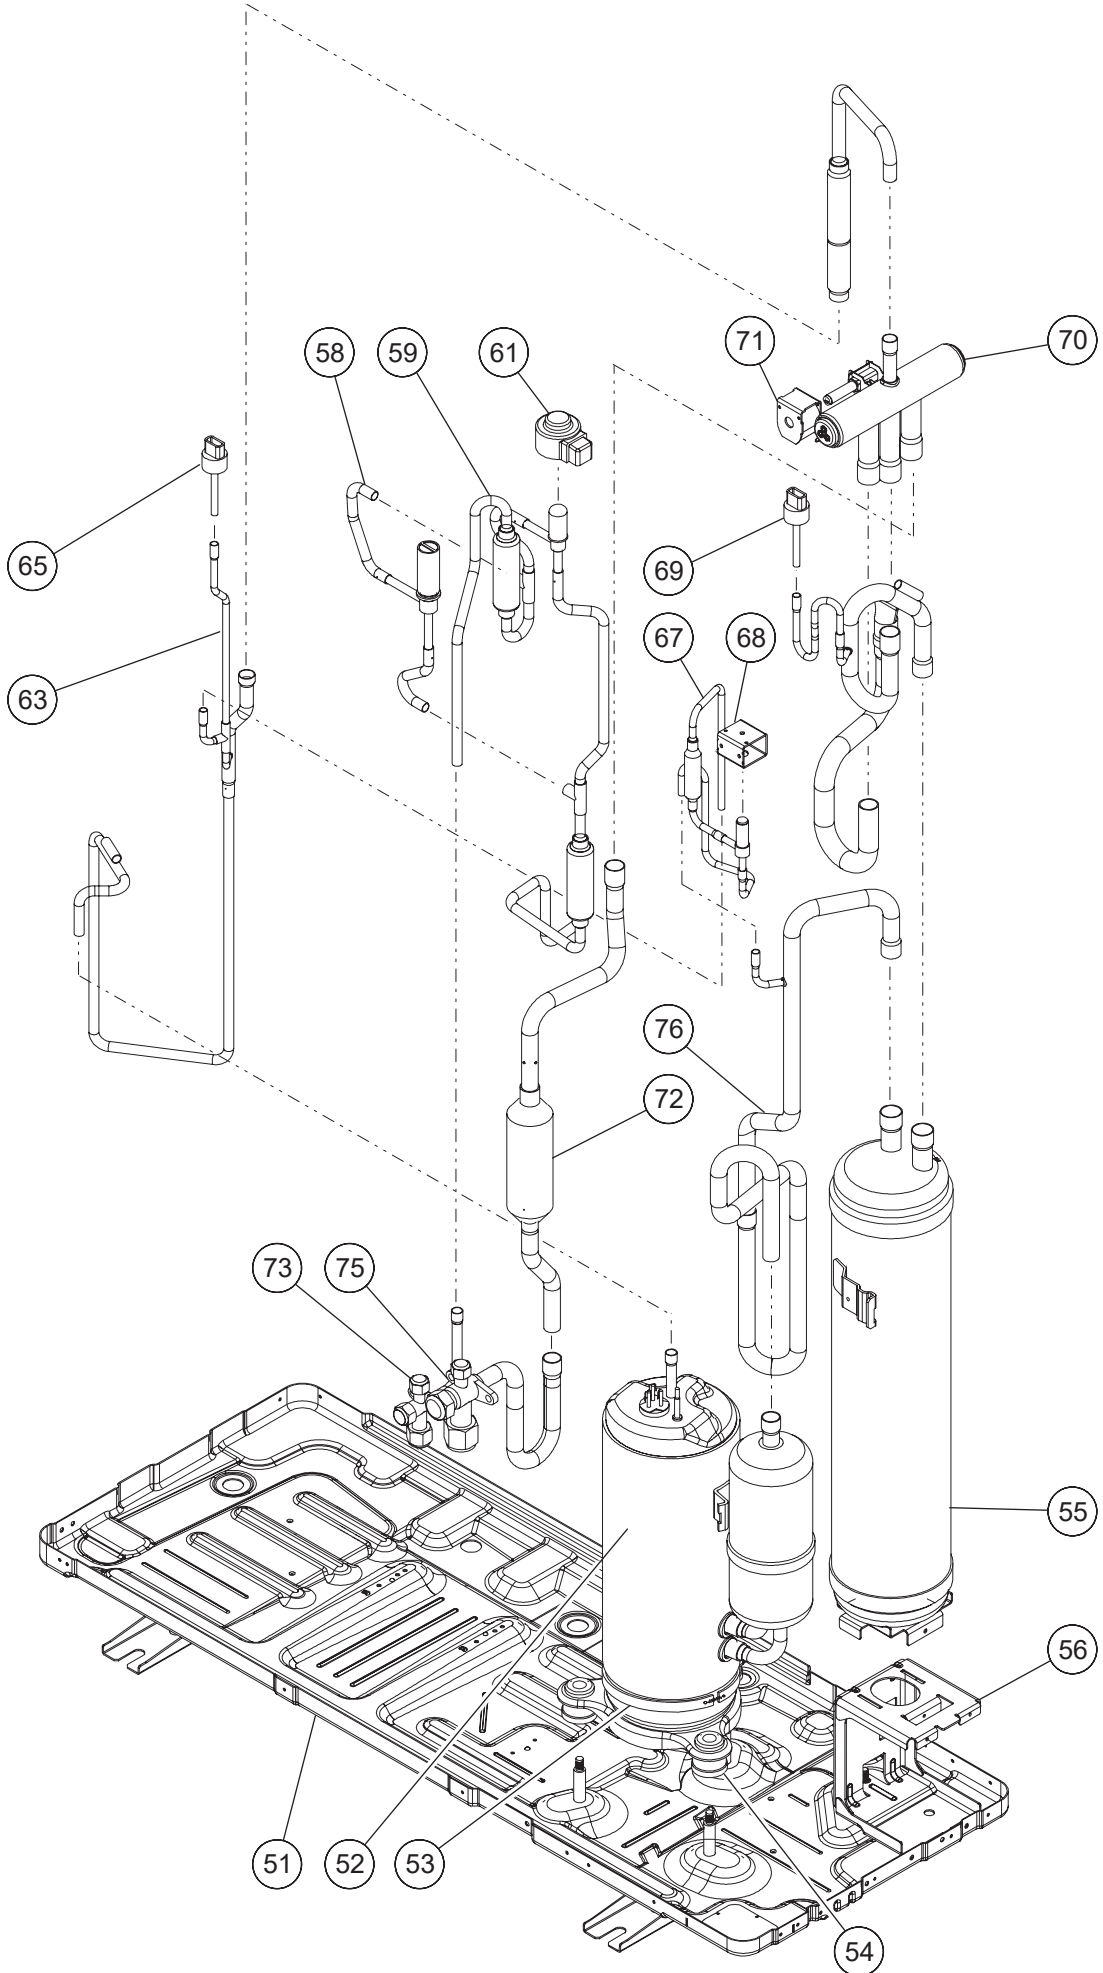

Models : AJY040LCLBH/ AJH040LCLBH
AJY045LCLBH/ AJH045LCLBH
AJY054LCLBH/ AJH054LCLBH

Models : AJY040LCLDH/ AJH040LCLDH
AJY045LCLDH/ AJH045LCLDH
AJY054LCLDH/ AJH054LCLDH

Ref No.	Description	Parts No.		
		AJ*040LCLDH	AJ*045LCLDH	AJ*054LCLDH
51	BASE ASSY	9379427067	9379427067	9379427067
52	COMPRESSOR	9810275004	9810275004	9810275004
53	BELT HEATER 21W L=1340	9901063060	9901063060	9901063060
54	RUBBER MOUNT	9810059000	9810059000	9810059000
55	ACCUMULATOR SUB ASSY	9372700075	9372700075	9372700075
56	INSTALLATION PLATE(ACCUMULATOR)	9380471004	9380471004	9380471004
58	RERIEF VALVE ASSY	9380951001	9380951001	9380951001
59	EXPANSION VALVE ASSY	9378750111	9378750111	9378750111
61	COIL(EXPANSION VALVE)	9970163005	9970163005	9970163005
63	DISCHARGE PIPE TOTAL ASSY	9371581330	9371581330	9371581330
65	SENSOR (HP)	9970158001	9970158001	9970158001
67	SOLENOID VALVE ASSY	9380016038	9380016038	9380016038
68	SOLENOID (SV)	9970165009	9970165009	9970165009
69	SENSOR (LP)	9970159008	9970159008	9970159008
70	4-WAY VALVE	9970161001	9970161001	9970161001
71	SOLENOID (4-WAY VALVE)	9970110078	9970110078	9970110078
72	STRAINER ASSY	9380559009	9380559009	9380559009
73	3-WAY VALVE ASSY (LIQUID)	9381055005	9381055005	9381055005
75	3-WAY VALVE ASSY (GAS)	9315414045	9315414045	9315414045
76	SUCTION PIPE ASSY	9372514191	9372514191	9372514191
	COMPRESSOR COVER	9379647090	9379647090	9379647090
	COMPRESSOR COVER TOP	9380516019	9380516019	9380516019
	THERMISTOR ASSY (Discharge temp.+Comp. temp.)	9900811006	9900811006	9900811006
	THERMISTOR ASSY (Suction temp.+Heat ex. temp.)	9900507039	9900507039	9900507039
	THERMISTOR ASSY (Outdoor temp.)	9900747022	9900747022	9900747022