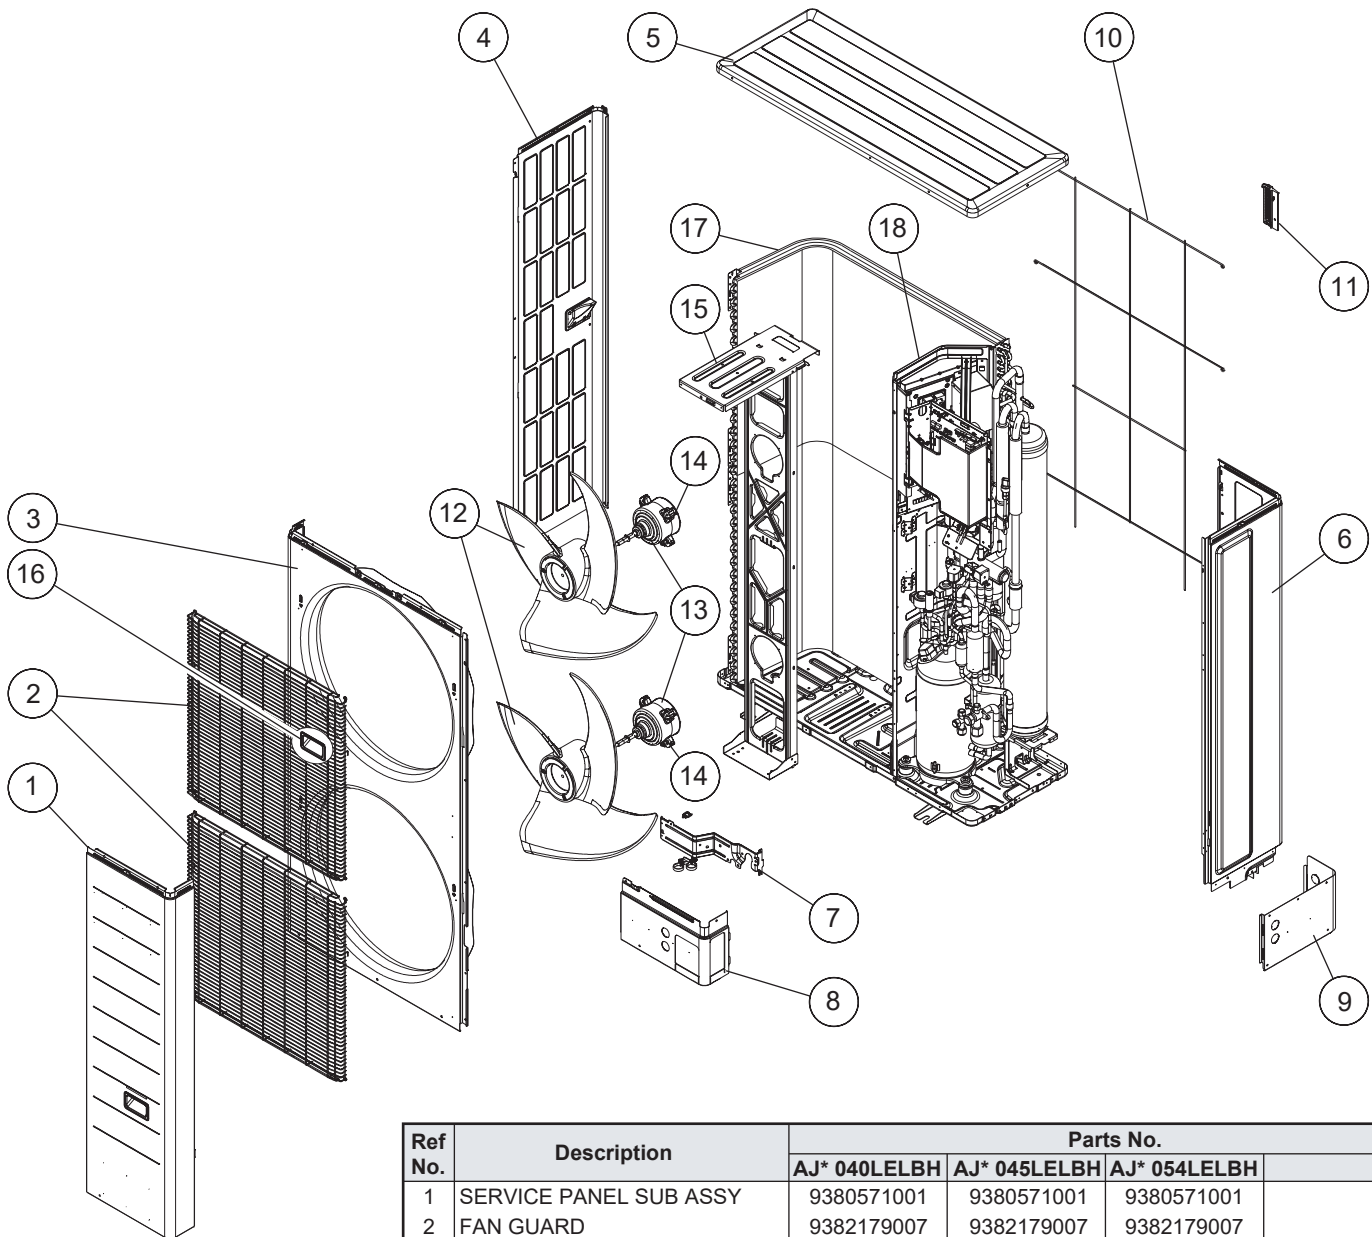

DISASSEMBLY ILLUSTRATION & PARTS LIST

OUTDOOR UNIT

Models : AJ* 040LELBH
 AJ* 045LELBH
 AJ* 054LELBH

Ref No.	Description	Parts No.		
		AJ* 040LELBH	AJ* 045LELBH	AJ* 054LELBH
1	SERVICE PANEL SUB ASSY	9380571001	9380571001	9380571001
2	FAN GUARD	9382179007	9382179007	9382179007
3	FRONT PANEL SUB ASSY	9380569022	9380569022	9380569022
4	CABINET LEFT SUB ASSY	9380568001	9380568001	9380568001
5	TOP PANEL SUB ASSY	9379416016	9379416016	9379416016
6	CABINET RIGHT SUB ASSY	9380570004	9380570004	9380570004
7	PIPE COVER REAR	9380537007	9380537007	9380537007
8	PIPE COVER FRONT	9378805019	9378805019	9378805019
9	VALVE PLATE	9379409018	9379409018	9379409018
10	PROTECTIVE NET ASSY	9378926042	9378926042	9378926042
11	THERMO HOLDER	9374177011	9374177011	9374177011
12	PROPELLER FAN	9379414005	9379414005	9379414005
13	MOTOR,DC BRUSHLESS	9603794019	9603794019	9603794019
14	CUSHION RUBBER	9380530008	9380530008	9380530008
15	MOTOR BRACKET SUB ASSY	9380566007	9380566007	9380566007
16	GRIP (FRONT)	9381039005	9381039005	9381039005
17	CONDENSER SUB ASSY	9380633006	9380633006	9380633006
18	SEPARATE WALL SUB ASSY	9380567004	9380567004	9380567004
	LABEL (FUJITSU)	9380477006	9380477006	9380477006
	LABEL (GENERAL)	9378949003	9378949003	9378949003
	LABEL (AIRSTAGE)	9380479000	9380479000	9380479000