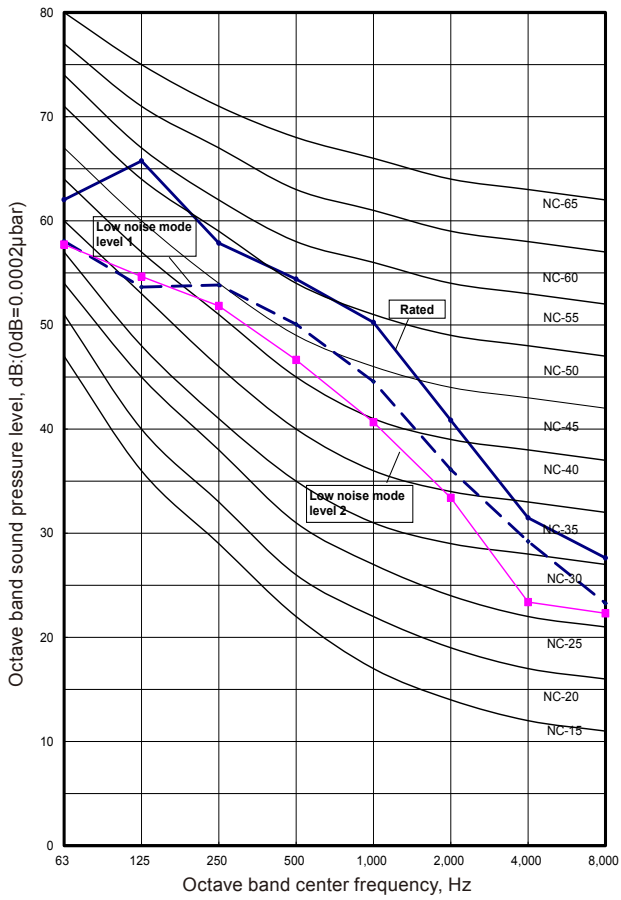

7. NOISE LEVEL CURVE

MODEL: AJ*072LALBH

Cooling

Heating

MODEL: AJ*090LALBH

Cooling

Heating

OUTDOOR
UNITS

OUTDOOR
UNITS

■ SOUND LEVEL CHECK POINT