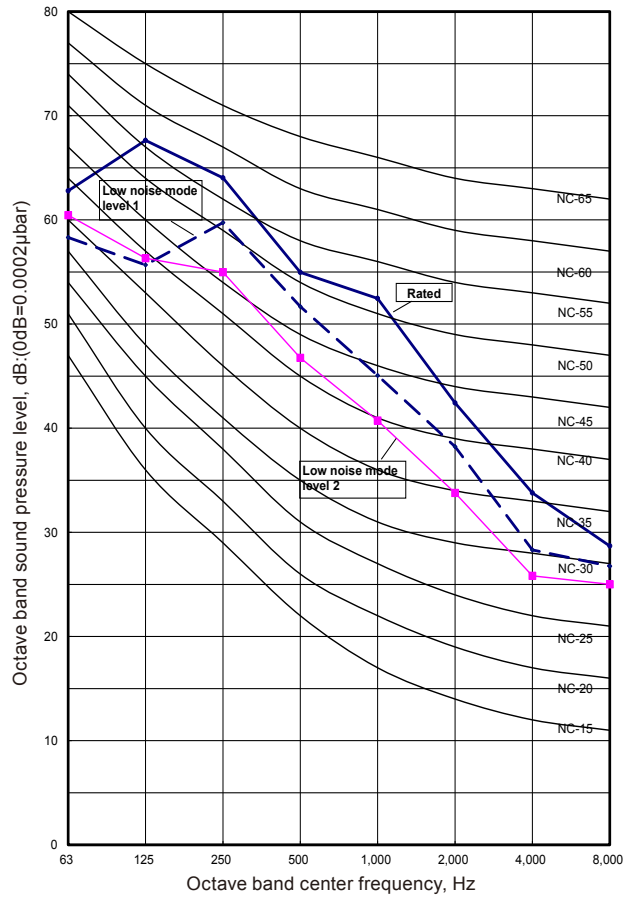

7. NOISE LEVEL CURVE

MODEL: AJ*072LALBH

Cooling

Heating

MODEL: AJ*090LALBH

Cooling

Heating

OUTDOOR
UNITS

OUTDOOR
UNITS

■ SOUND LEVEL CHECK POINT