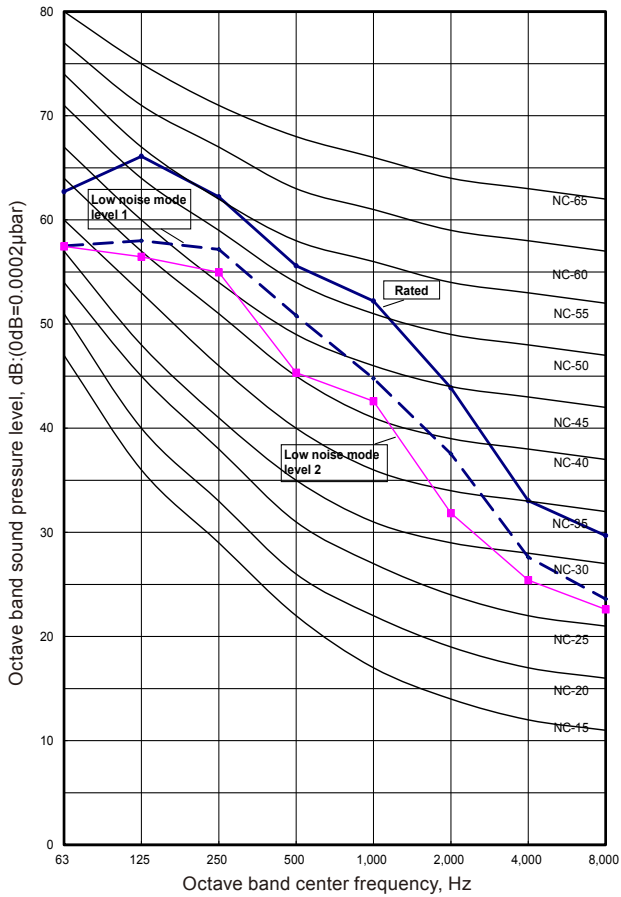

7. NOISE LEVEL CURVE

MODEL: AJ*072LALBH

Cooling

Heating

MODEL: AJ*090LALBH

Cooling

Heating

OUTDOOR
UNITS