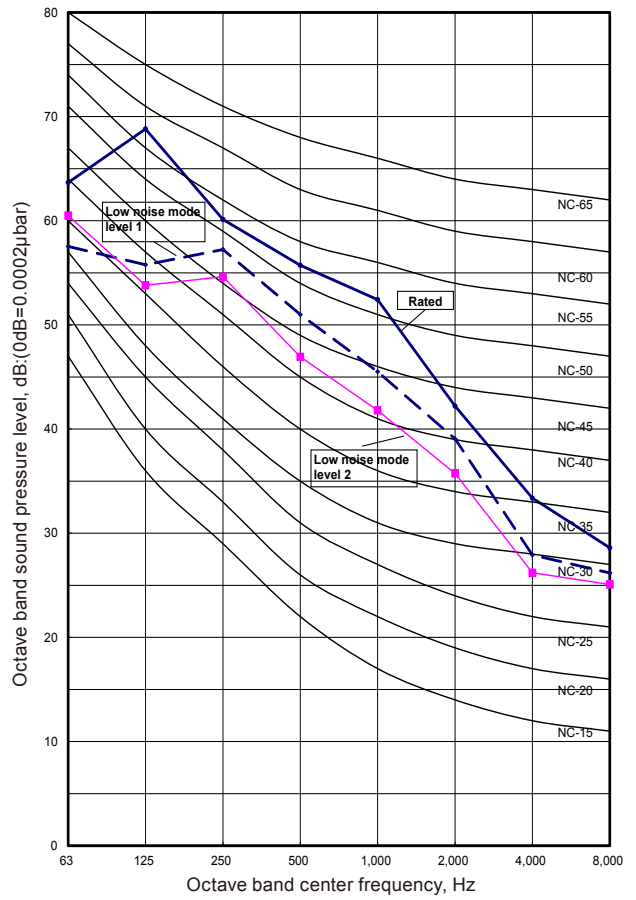

7. NOISE LEVEL CURVE

MODEL: AJ*072LALBH

Cooling

Heating

MODEL: AJ*090LALBH

Cooling

Heating

OUTDOOR
UNITS

OUTDOOR
UNITS

■ SOUND LEVEL CHECK POINT