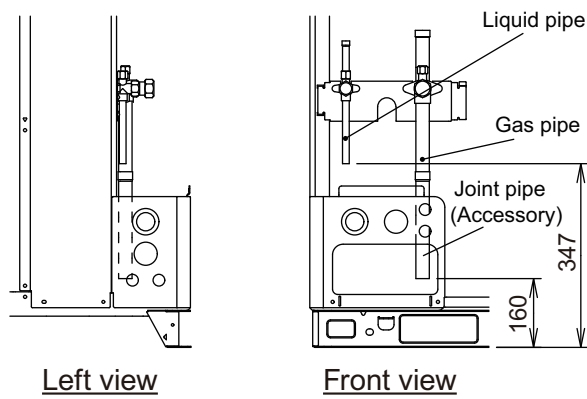

3. Dimensions

3-1. Stand-alone

■ Models: AJ*072LALDH and AJ*090LALDH

Unit: mm

Top view

Left view
B

A, C Front view

Right view

Detail B: Left view

Detail C: Top view

Valve position

Unit: mm

OUTDOOR
UNITS

OUTDOOR
UNITS

■ Accessory pipe

Unit: mm

- Front piping

- Bottom piping

OUTDOOR
UNITS

OUTDOOR
UNITS