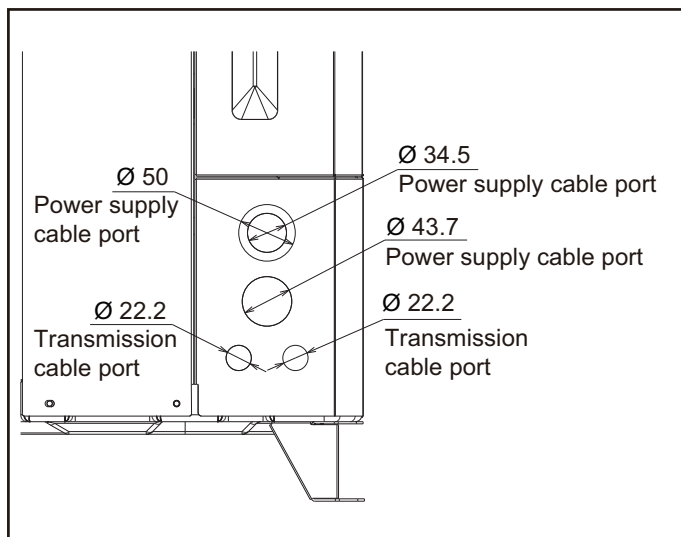

Rear view

OUTDOOR
UNITS

OUTDOOR
UNITS

■ Knock out hole position

Unit: mm

OUTDOOR
UNITS

OUTDOOR
UNITS

Detail A: Front view

Detail B: Left view

Detail C: Top view

Valve position

Unit: mm

OUTDOOR
UNITS

OUTDOOR
UNITS

■ Accessory pipe

Unit: mm