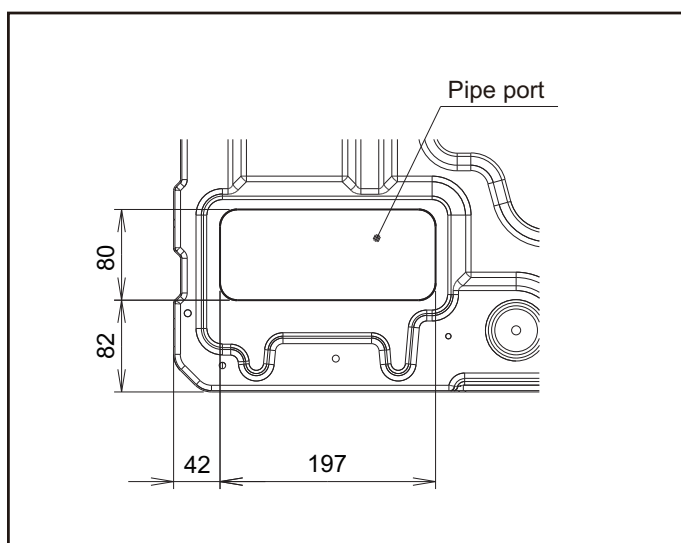

3. Dimensions

3-1. Stand-alone

■ Models: AJ*072LALDH and AJ*090LALDH

Unit: mm

Top view

Left view
B

A, C Front view

Right view

Rear view

OUTDOOR
UNITS

OUTDOOR
UNITS

■ Knock out hole position

Unit: mm

OUTDOOR
UNITS

OUTDOOR
UNITS

Detail A: Front view

Detail B: Left view

Detail C: Top view

Valve position

Unit: mm

OUTDOOR
UNITS

OUTDOOR
UNITS

■ Accessory pipe

Unit: mm