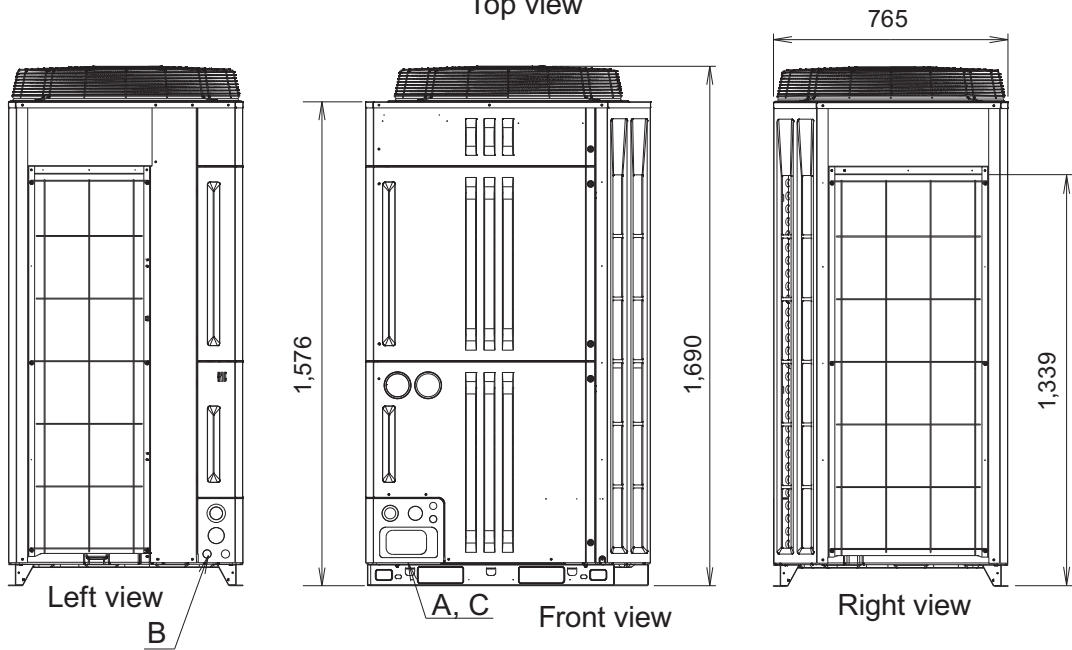

3. Dimensions

3-1. Stand-alone

■ Models: AJ*072LALDH and AJ*090LALDH

Unit: mm

Top view

Left view
B

A, C Front view

Right view

Rear view

OUTDOOR
UNITS

OUTDOOR
UNITS

■ Knock out hole position

Unit: mm

OUTDOOR
UNITS

OUTDOOR
UNITS

Detail A: Front view

Detail B: Left view

Detail C: Top view

Valve position

Unit: mm

OUTDOOR
UNITS

OUTDOOR
UNITS

■ Accessory pipe

Unit: mm