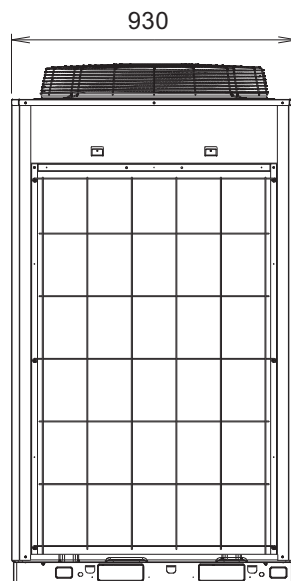

3. Dimensions

3-1. Stand-alone

■ Models: AJ*072LALDH and AJ*090LALDH

Unit: mm

Top view

Left view
B

A, C Front view

Right view

Rear view

OUTDOOR
UNITS

OUTDOOR
UNITS

■ Knock out hole position

Unit: mm

OUTDOOR
UNITS

OUTDOOR
UNITS

Detail A: Front view

Detail B: Left view

Detail C: Top view

Valve position

Unit: mm

OUTDOOR
UNITS

OUTDOOR
UNITS

■ Accessory pipe

Unit: mm