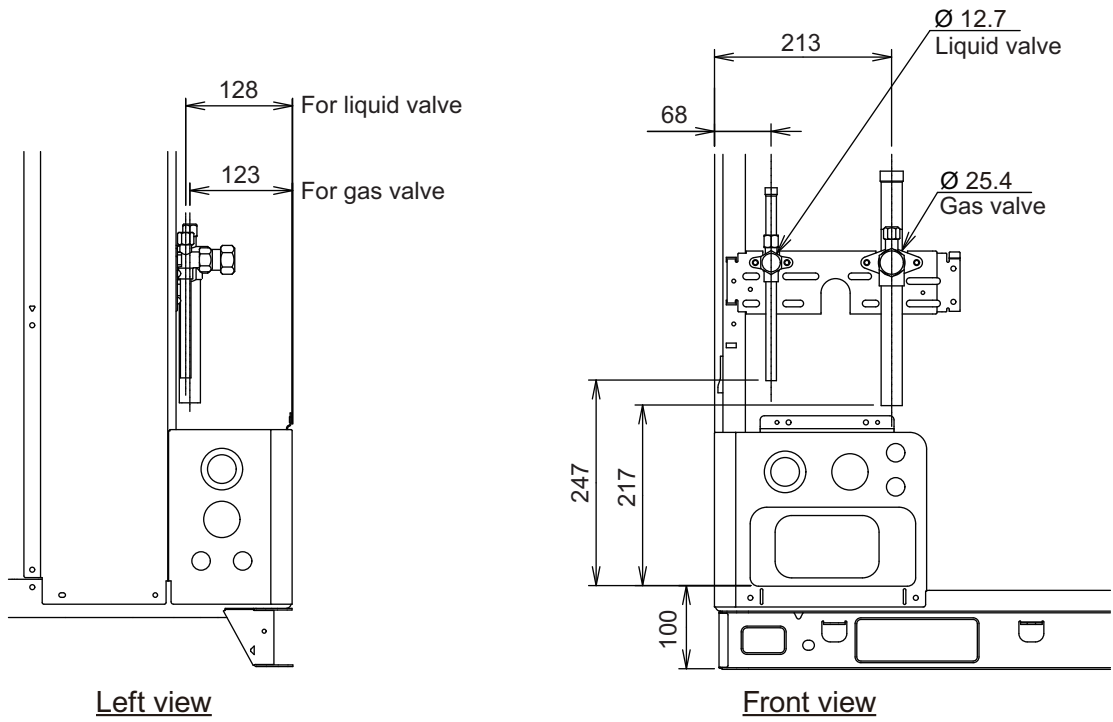

3. Dimensions

3-1. Stand-alone

■ Models: AJ*072LALDH and AJ*090LALDH

Unit: mm

Top view

Left view
B

A, C Front view

Right view

Rear view

OUTDOOR
UNITS

OUTDOOR
UNITS

■ Knock out hole position

Unit: mm

OUTDOOR
UNITS

OUTDOOR
UNITS

Detail A: Front view

Detail B: Left view

Detail C: Top view

Valve position

Unit: mm

OUTDOOR
UNITS

OUTDOOR
UNITS

■ Accessory pipe

Unit: mm