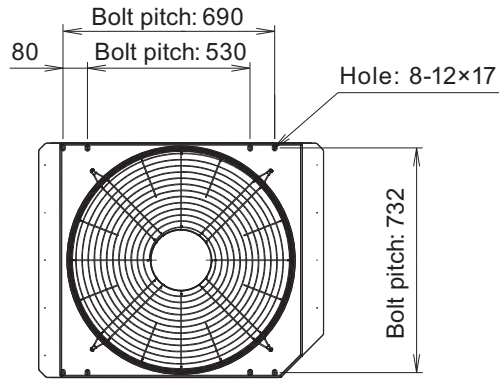

3. Dimensions

3-1. Stand-alone

■ Models: AJ*072LALDH and AJ*090LALDH

Unit: mm

Top view

Left view
B

A, C Front view

Right view

Rear view

OUTDOOR
UNITS

OUTDOOR
UNITS

■ Knock out hole position

Unit: mm

OUTDOOR
UNITS

OUTDOOR
UNITS

Detail A: Front view

Detail B: Left view

Detail C: Top view

Valve position

Unit: mm

OUTDOOR
UNITS

OUTDOOR
UNITS

■ Accessory pipe

Unit: mm