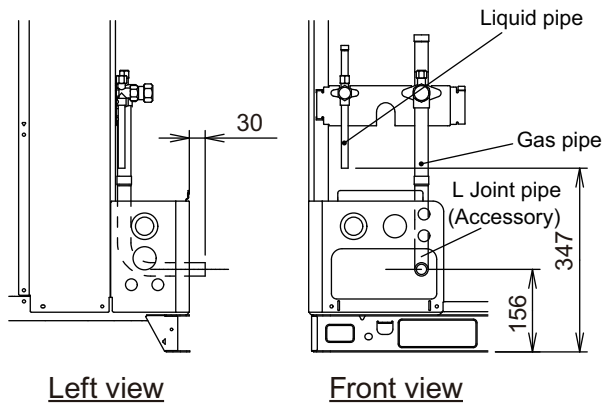

■ Accessory pipe

Unit: mm

- Front piping