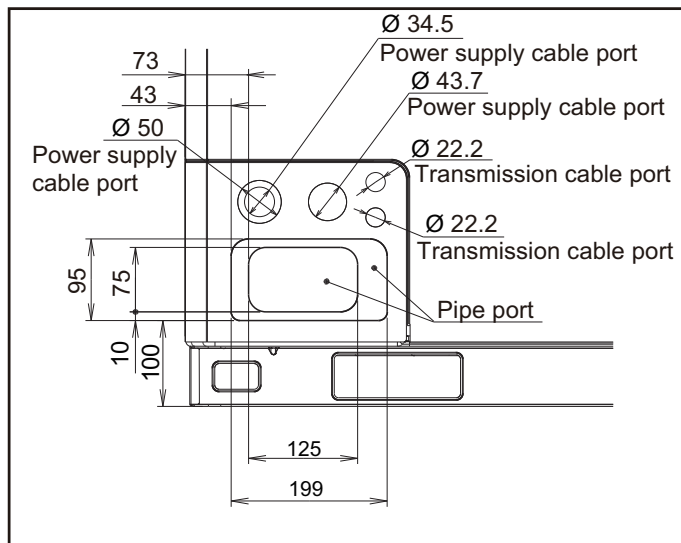

3. Dimensions

3-1. Stand-alone

■ Models: AJ*072LALDH and AJ*090LALDH

Unit: mm

Top view

Left view
B

A, C Front view

Right view

Rear view

OUTDOOR
UNITS

OUTDOOR
UNITS

■ Knock out hole position

Unit: mm

OUTDOOR
UNITS

OUTDOOR
UNITS

Detail A: Front view

Detail B: Left view

Detail C: Top view

Valve position

Unit: mm

OUTDOOR
UNITS

OUTDOOR
UNITS

■ Accessory pipe

Unit: mm