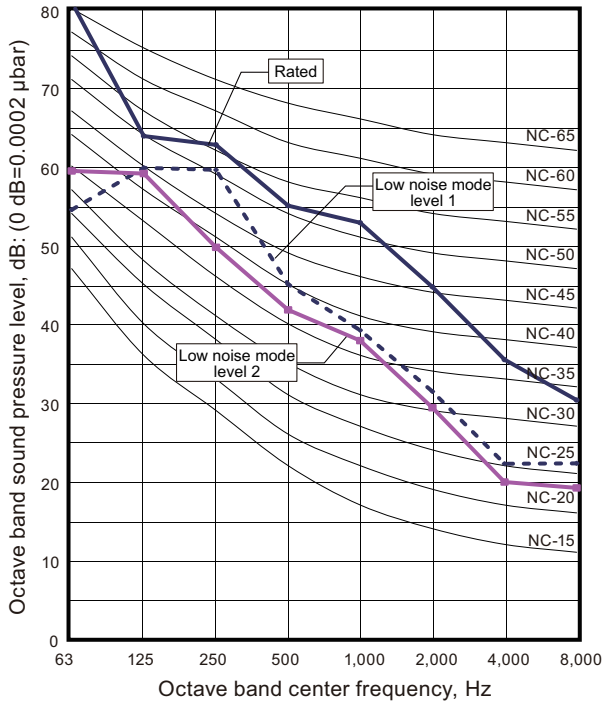

■ Model: AJ*144LALDH

● Cooling