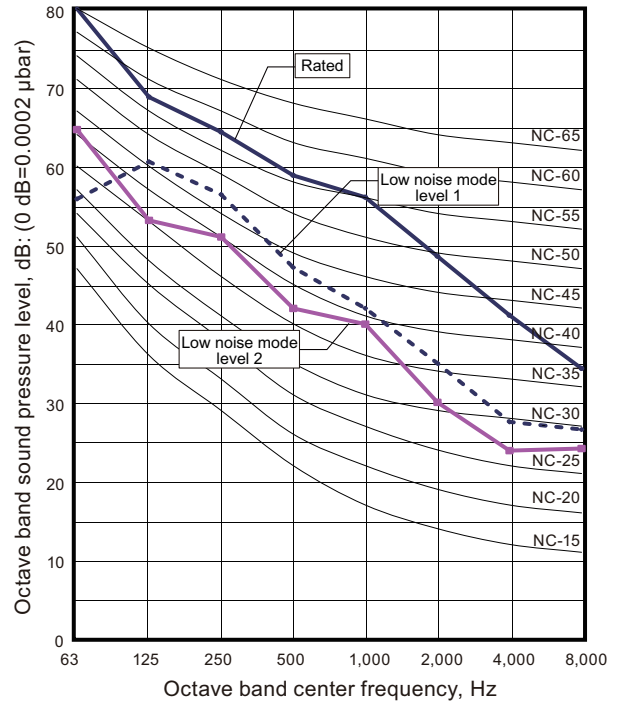

OUTDOOR
UNITS

OUTDOOR
UNITS

■ Model: AJ*144LALDH

● Cooling

● Heating

OUTDOOR
UNITS

OUTDOOR
UNITS

8-2. Sound level check point