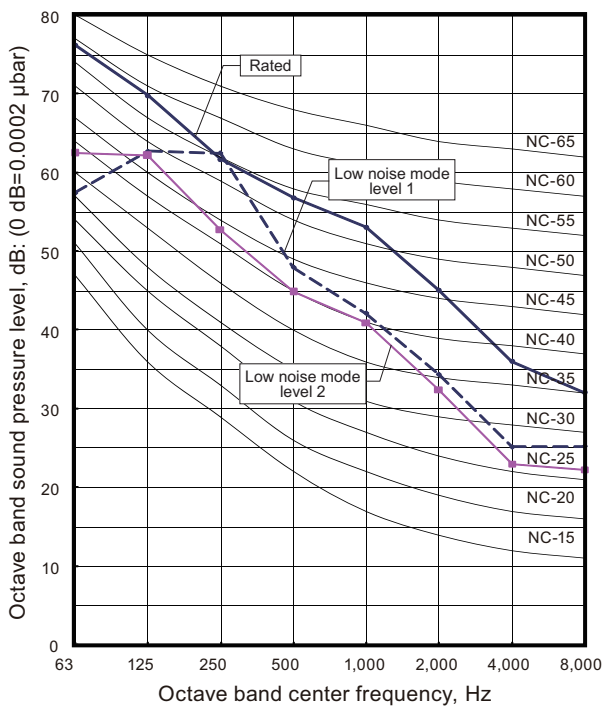

Model: AJ*126GALBH

Cooling