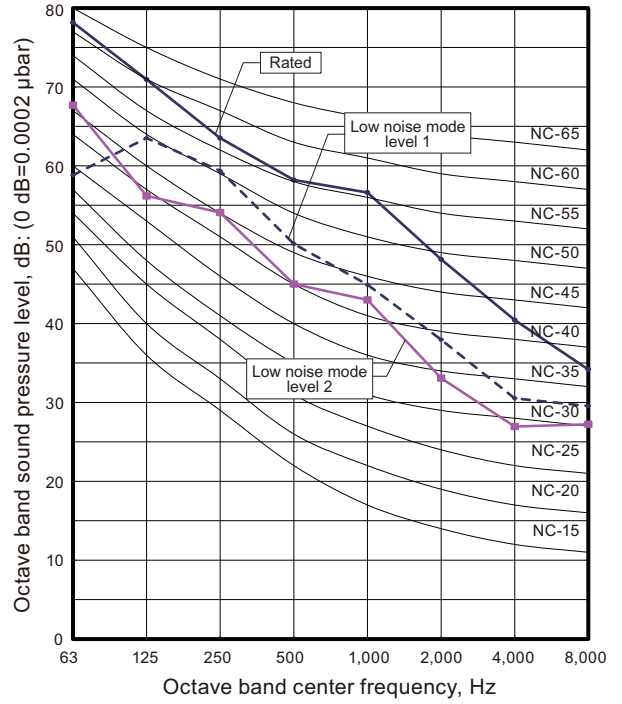

OUTDOOR
UNITS

OUTDOOR
UNITS

■ Model: AJ*144GALBH

● Cooling

● Heating

OUTDOOR
UNITS

OUTDOOR
UNITS

8-2. Sound level check point