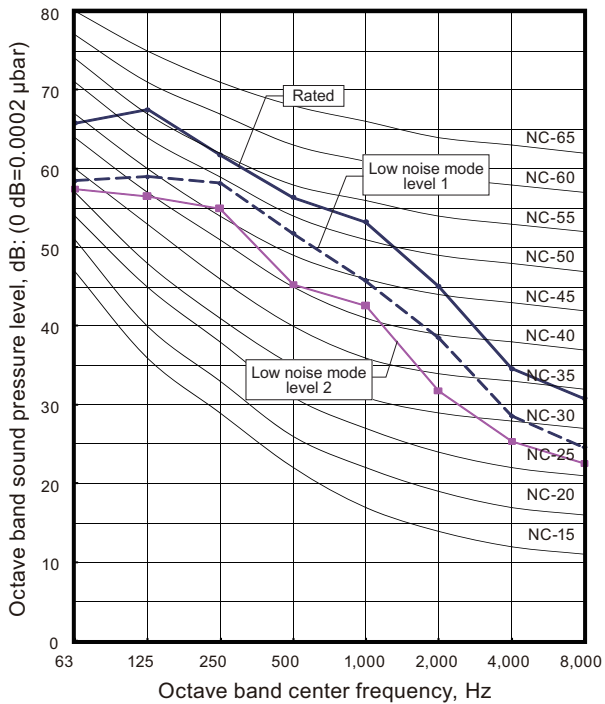

Model: AJ*108GALBH

Cooling