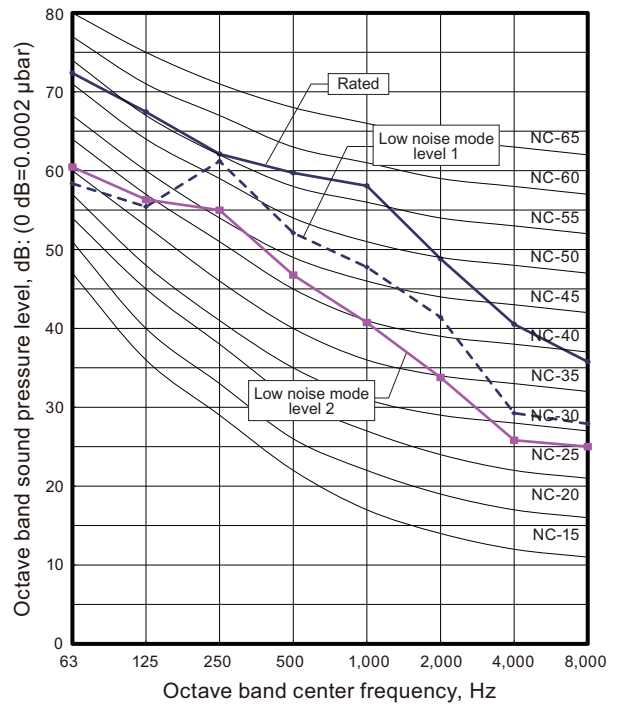

Model: AJ*108GALBH

Cooling

Heating

Model: AJ*126GALBH

Cooling

Heating

OUTDOOR
UNITS

OUTDOOR
UNITS