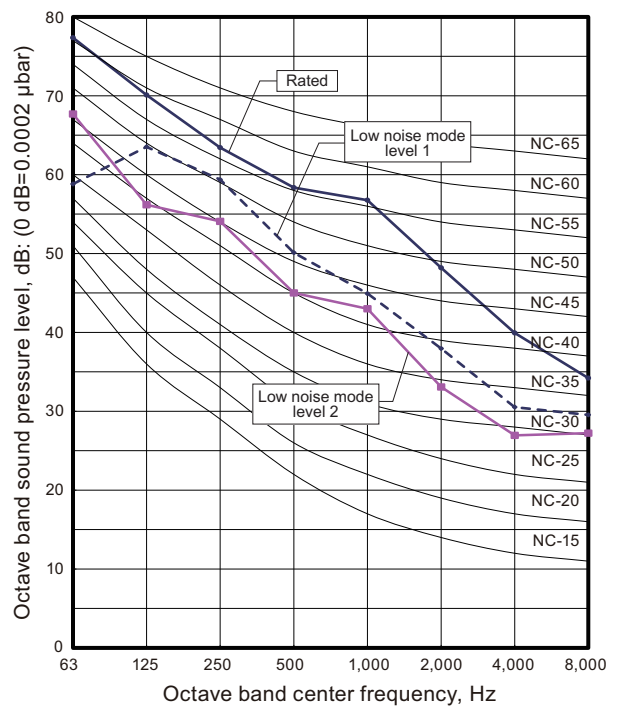

Heating

OUTDOOR
UNITS

OUTDOOR
UNITS