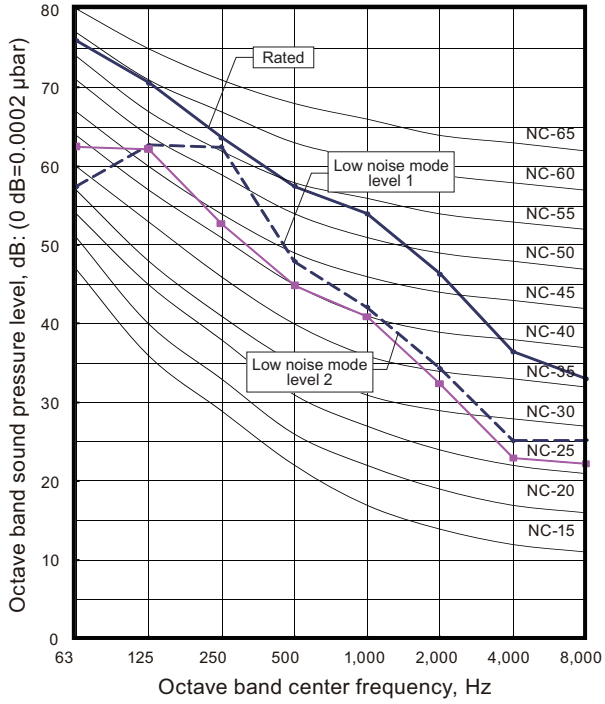

■ Model: AJ*144GALBH

● Cooling