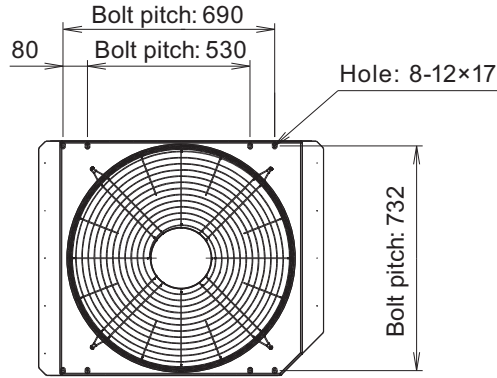

3. Dimensions

3-1. Stand-alone

■ Models: AJ*072GALDH, AJ*090GALDH, and AJ*108GALDH

Unit: mm

Top view

Left view

B

A, C

Front view

Right view

Rear view

OUTDOOR
UNITS

OUTDOOR
UNITS

■ Knock out hole position

Unit: mm

OUTDOOR
UNITS

OUTDOOR
UNITS

Detail A: Front view

Detail B: Left view

Detail C: Top view

Valve position

Unit: mm

OUTDOOR
UNITS

OUTDOOR
UNITS

■ Accessory pipe

Unit: mm

• Front piping

• Bottom piping

– Models: AJ*090GALDH, AJ*108GALDH, AJ*126GALDH, and AJ*144GALDH

– Model: AJ*072GALDH