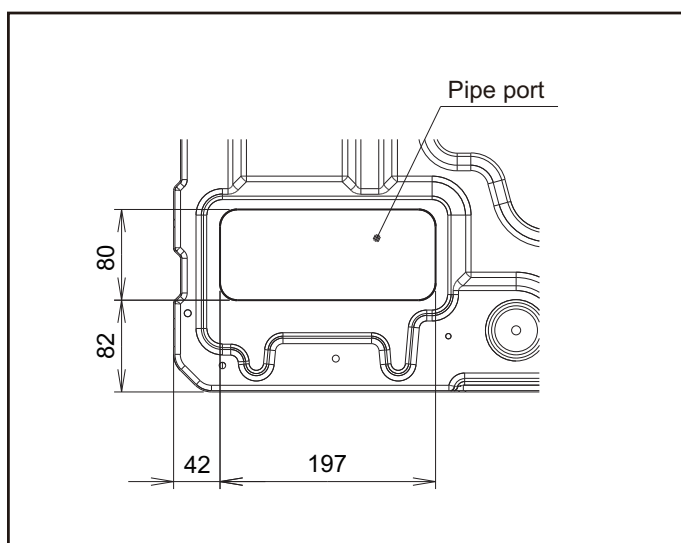

3. Dimensions

3-1. Stand-alone

■ Models: AJ*072GALDH, AJ*090GALDH, and AJ*108GALDH

Unit: mm

Top view

Left view

B

A, C

Front view

Right view

Rear view

OUTDOOR
UNITS

OUTDOOR
UNITS

■ Knock out hole position

Unit: mm

OUTDOOR
UNITS

OUTDOOR
UNITS

Detail A: Front view

Detail B: Left view

Detail C: Top view

Valve position

Unit: mm

OUTDOOR
UNITS

OUTDOOR
UNITS

■ Accessory pipe

Unit: mm

• Front piping

• Bottom piping

– Models: AJ*090GALDH, AJ*108GALDH, AJ*126GALDH, and AJ*144GALDH

– Model: AJ*072GALDH