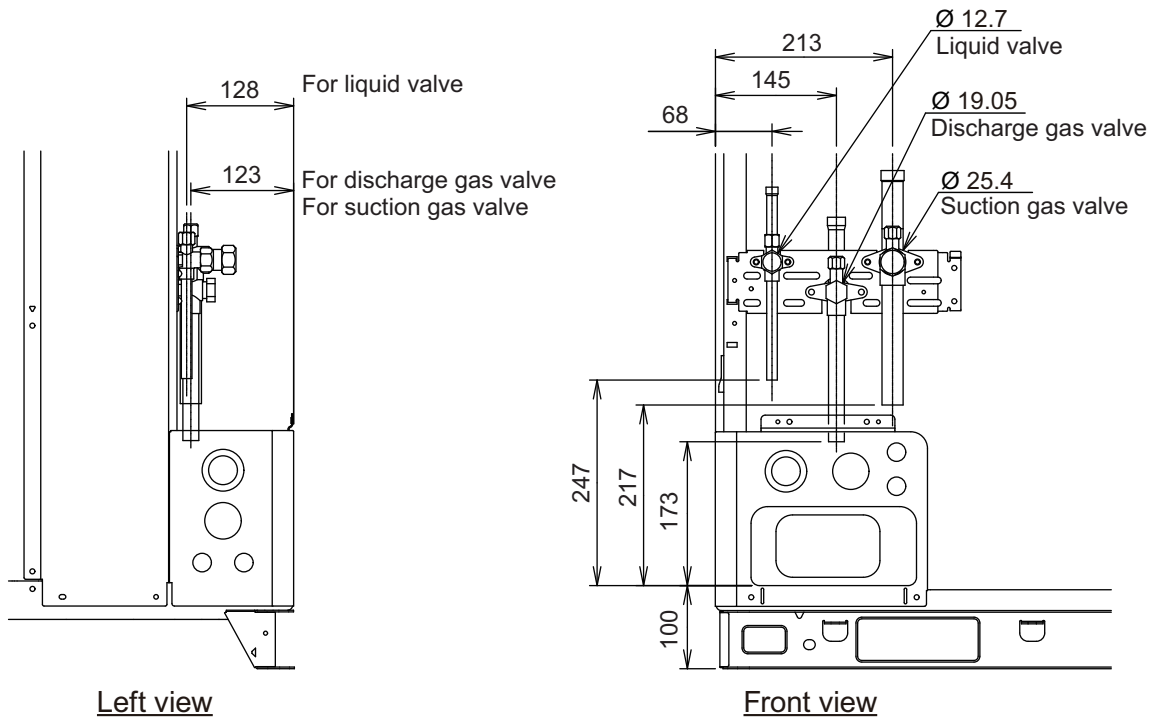

3. Dimensions

3-1. Stand-alone

■ Models: AJ*072GALDH, AJ*090GALDH, and AJ*108GALDH

Unit: mm

Top view

Left view

B

A, C

OUTDOOR
UNITS

Detail A: Front view

Detail B: Left view

Detail C: Top view

Valve position

Unit: mm

OUTDOOR
UNITS

OUTDOOR
UNITS

■ Accessory pipe

Unit: mm

• Front piping

• Bottom piping

– Models: AJ*090GALDH, AJ*108GALDH, AJ*126GALDH, and AJ*144GALDH

– Model: AJ*072GALDH