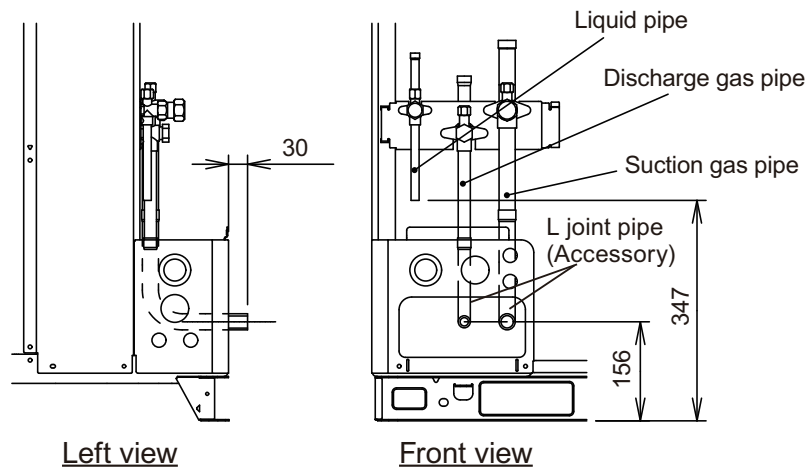

3. Dimensions

3-1. Stand-alone

■ Models: AJ*072GALDH, AJ*090GALDH, and AJ*108GALDH

Unit: mm

Top view

Left view

B

A, C

OUTDOOR
UNITS

Detail A: Front view

Detail B: Left view

Detail C: Top view

Valve position

Unit: mm

OUTDOOR
UNITS

OUTDOOR
UNITS

■ Accessory pipe

Unit: mm

• Front piping

• Bottom piping

– Models: AJ*090GALDH, AJ*108GALDH, AJ*126GALDH, and AJ*144GALDH

– Model: AJ*072GALDH