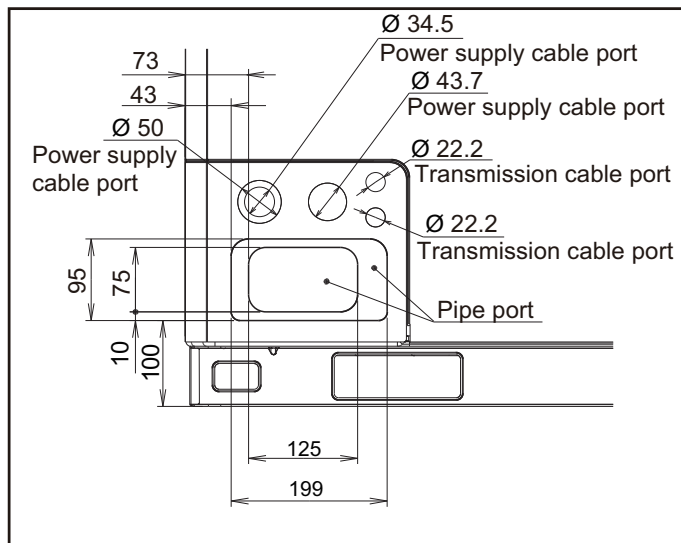

■ Knock out hole position

Unit: mm

OUTDOOR
UNITS

OUTDOOR
UNITS

Detail A: Front view