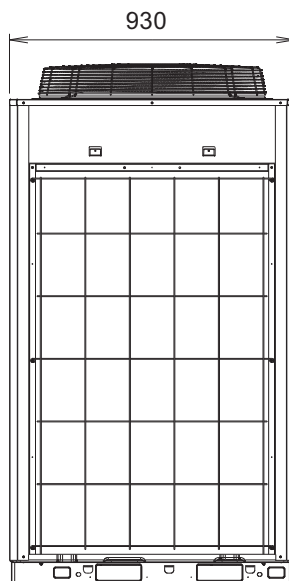

3. Dimensions

3-1. Stand-alone

■ Models: AJ*072GALDH, AJ*090GALDH, and AJ*108GALDH

Unit: mm

Top view

Left view

B

A, C

Front view

Right view

Rear view

OUTDOOR
UNITS

OUTDOOR
UNITS

■ Knock out hole position

Unit: mm

OUTDOOR
UNITS