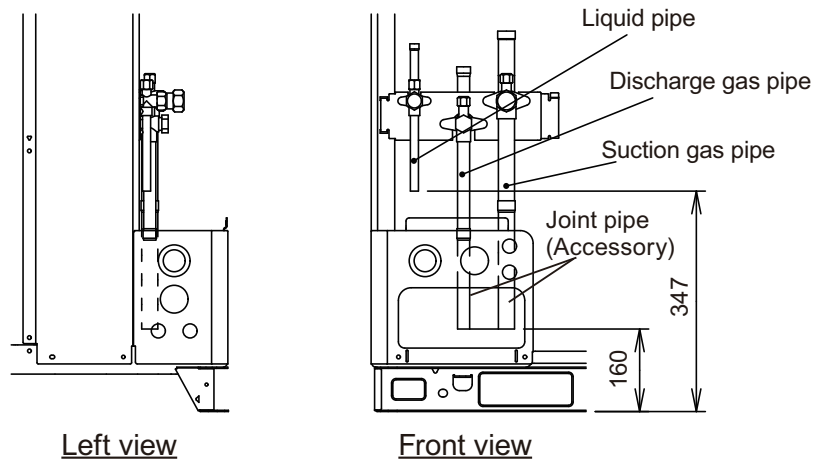

OUTDOOR
UNITS

Detail A: Front view

Detail B: Left view

Detail C: Top view

Valve position

Unit: mm

OUTDOOR
UNITS

OUTDOOR
UNITS

■ Accessory pipe

Unit: mm

• Front piping

• Bottom piping

– Models: AJ*090GALDH, AJ*108GALDH, AJ*126GALDH, and AJ*144GALDH

– Model: AJ*072GALDH