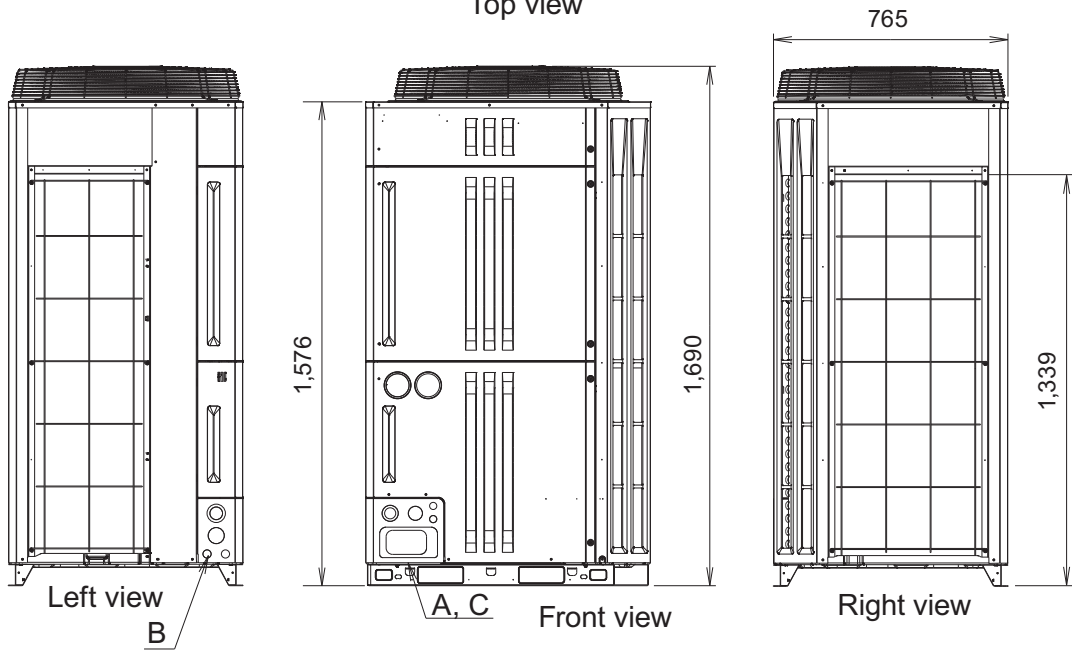

3. Dimensions

3-1. Stand-alone

■ Models: AJ*072GALDH, AJ*090GALDH, and AJ*108GALDH

Unit: mm

Top view

Left view

B

A, C

Front view

Right view

Rear view

OUTDOOR
UNITS

OUTDOOR
UNITS

■ Knock out hole position

Unit: mm

OUTDOOR
UNITS