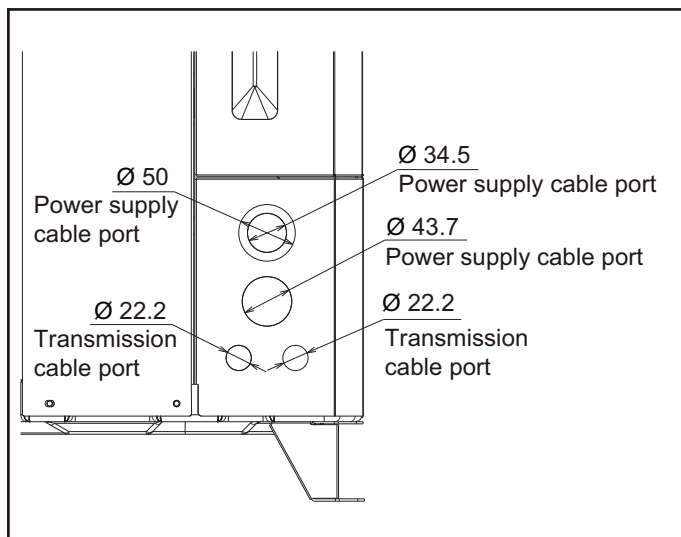

Front view

Right view

Rear view

OUTDOOR
UNITS

OUTDOOR
UNITS

■ Knock out hole position

Unit: mm

OUTDOOR
UNITS

OUTDOOR
UNITS

Detail A: Front view

Detail B: Left view

Detail C: Top view

Valve position

Unit: mm

OUTDOOR
UNITS

OUTDOOR
UNITS

■ Accessory pipe

Unit: mm

• Front piping

• Bottom piping

– Models: AJ*090GALDH, AJ*108GALDH, AJ*126GALDH, and AJ*144GALDH

– Model: AJ*072GALDH