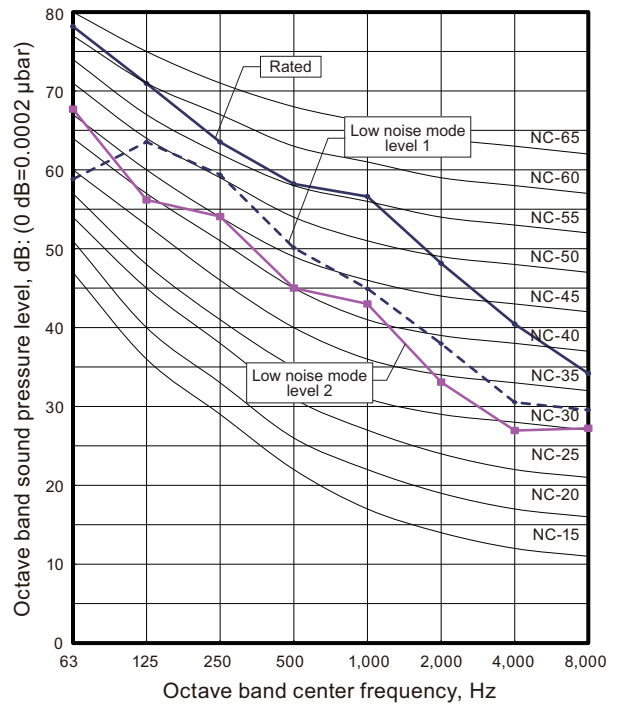

OUTDOOR
UNITS

OUTDOOR
UNITS

■ Model: AJ*144GALDH

● Cooling

● Heating

OUTDOOR
UNITS

OUTDOOR
UNITS

8-2. Sound level check point