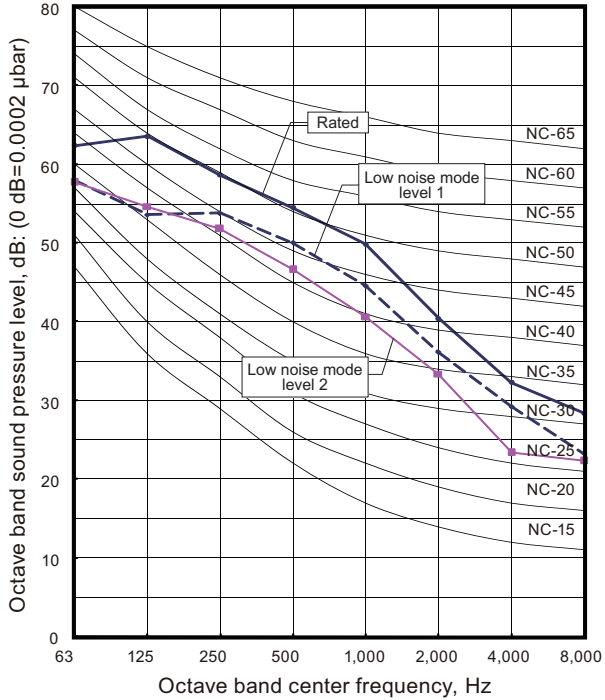

8. Operation noise (sound pressure)

8-1. Noise level curve

Model: AJ*072GALDH

Cooling

Heating

Model: AJ*090GALDH

Cooling

Heating