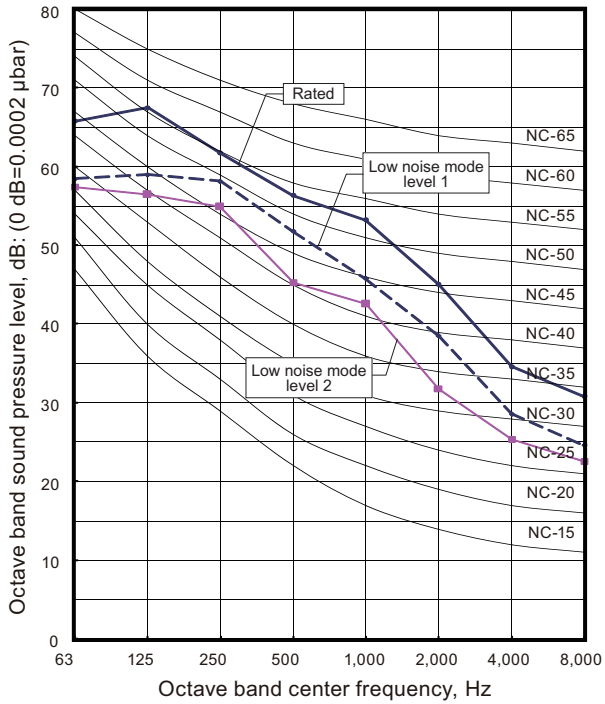

Model: AJ*108GALDH

Cooling