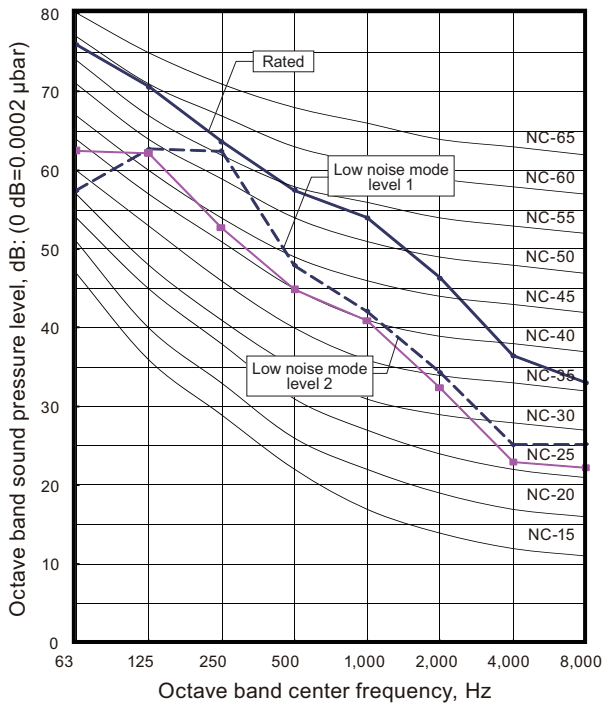

■ Model: AJ*144GALDH

● Cooling