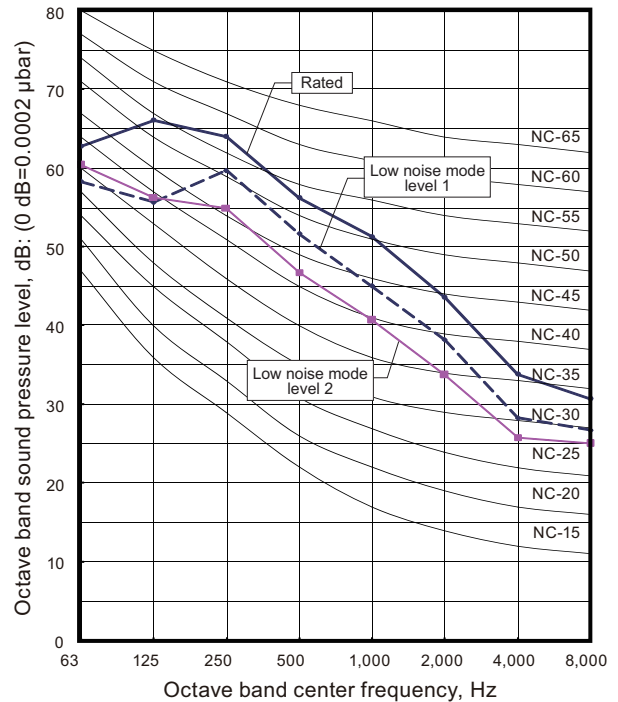

8. Operation noise (sound pressure)

8-1. Noise level curve

Model: AJ*072GALDH

Cooling

Heating

Model: AJ*090GALDH

Cooling

Heating