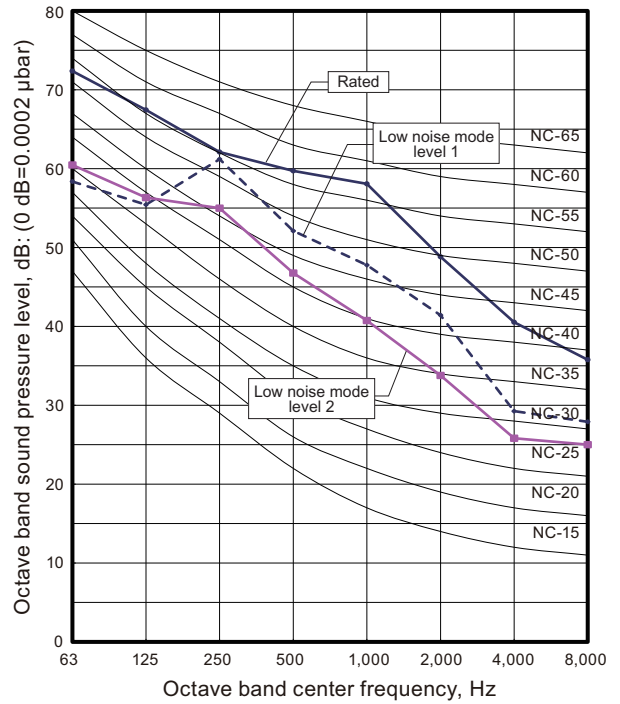

Model: AJ*108GALDH

Cooling

Heating

Model: AJ*126GALDH

Cooling

Heating

OUTDOOR
UNITS

OUTDOOR
UNITS