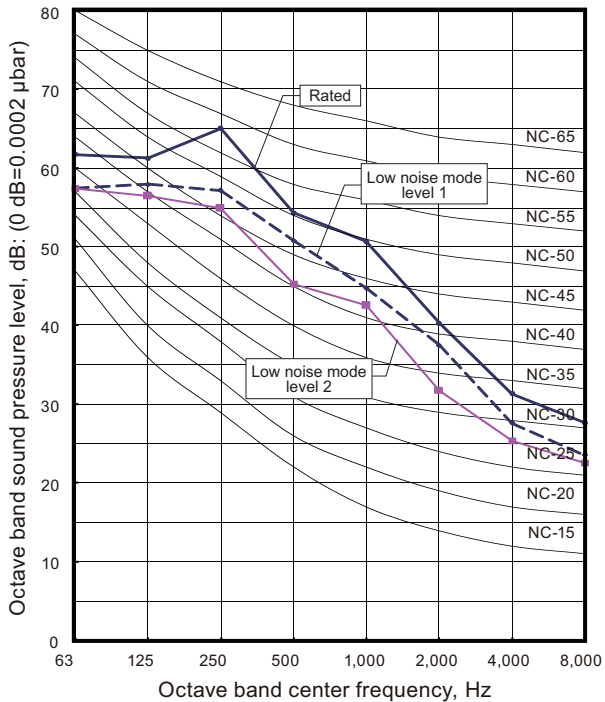

8. Operation noise (sound pressure)

8-1. Noise level curve

Model: AJ*072GALDH

Cooling

Heating

Model: AJ*090GALDH

Cooling

Heating