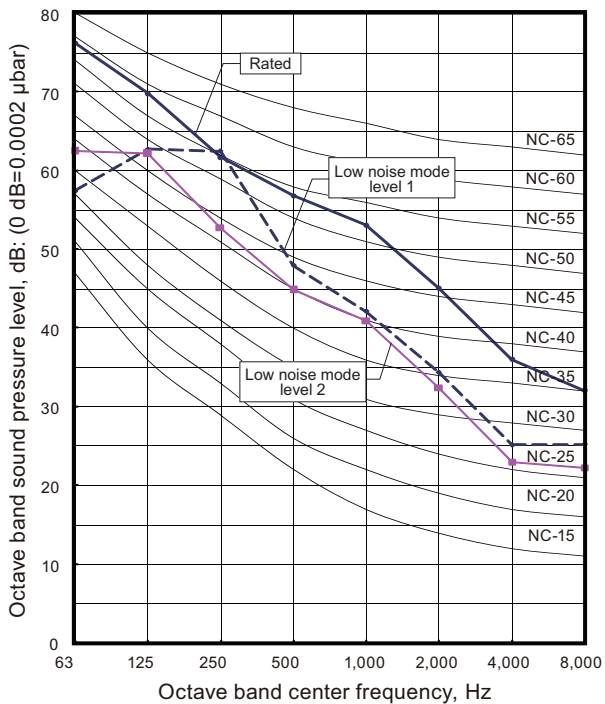

Model: AJ*126GALDH

Cooling