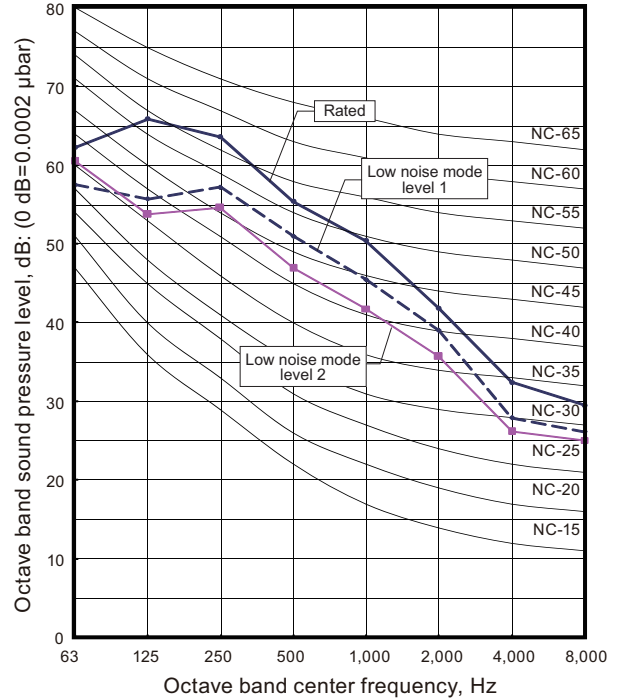

8. Operation noise (sound pressure)

8-1. Noise level curve

Model: AJ*072GALDH

Cooling

Heating

Model: AJ*090GALDH

Cooling

Heating