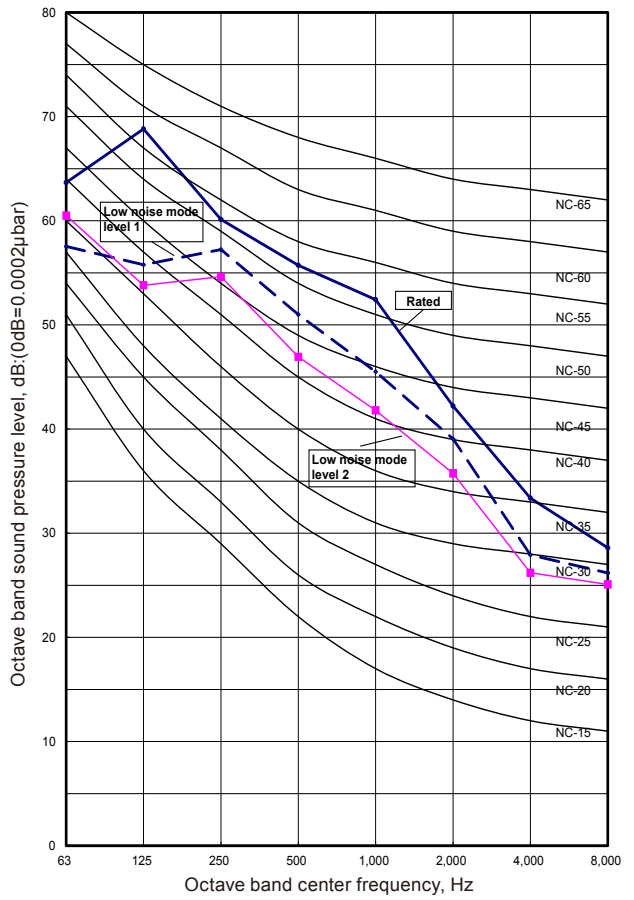

7. NOISE LEVEL CURVE

MODEL: AJ*072LALBH

Cooling

Heating

MODEL: AJ*090LALBH

Cooling

Heating

OUTDOOR
UNITS

OUTDOOR
UNITS

■ SOUND LEVEL CHECK POINT