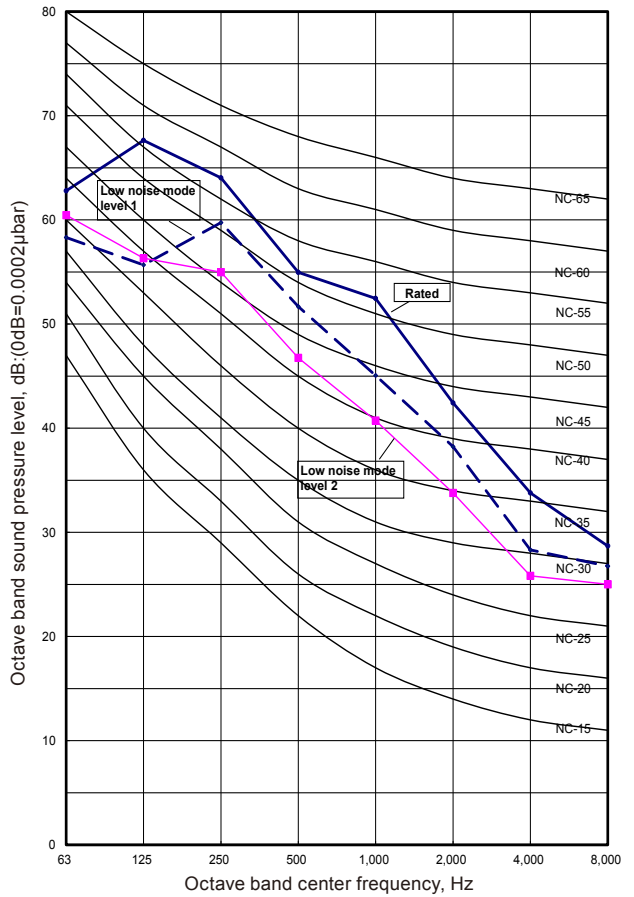

7. NOISE LEVEL CURVE

MODEL: AJ*072LALBH

Cooling

Heating

MODEL: AJ*090LALBH

Cooling

Heating

OUTDOOR
UNITS

OUTDOOR
UNITS

■ SOUND LEVEL CHECK POINT