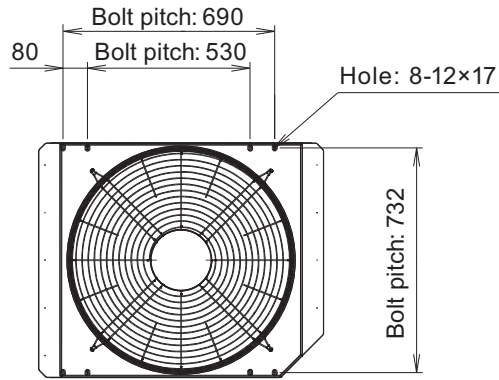

### 3. Dimensions

#### 3-1. Stand-alone

■ Models: AJ\*072LALDH and AJ\*090LALDH

Unit: mm

Top view

Left view  
B

A, C Front view

Right view

Rear view

# ■ Knock out hole position

Unit: mm

OUTDOOR  
UNITS

OUTDOOR  
UNITS

Detail A: Front view

Detail B: Left view

Detail C: Top view