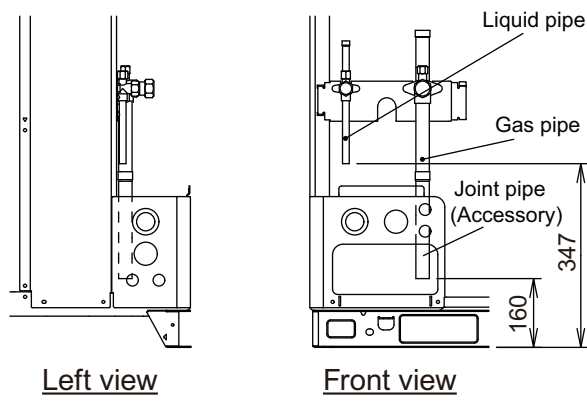

# ■ Knock out hole position

Unit: mm

OUTDOOR  
UNITS

OUTDOOR  
UNITS

Detail A: Front view

Detail B: Left view

Detail C: Top view

# Valve position

Unit: mm

OUTDOOR  
UNITS

OUTDOOR  
UNITS

## ■ Accessory pipe

Unit: mm

- Front piping

- Bottom piping

OUTDOOR  
UNITS

OUTDOOR  
UNITS