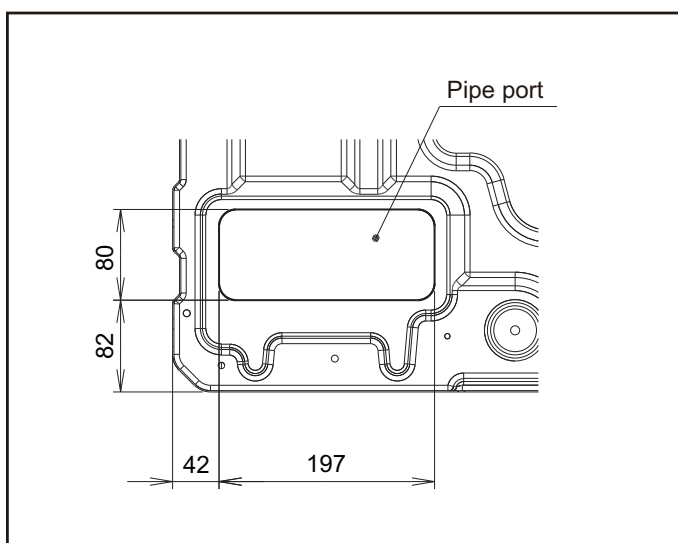

# ■ Knock out hole position

Unit: mm

OUTDOOR  
UNITS

OUTDOOR  
UNITS

Detail A: Front view

Detail B: Left view

Detail C: Top view

# Valve position

Unit: mm

OUTDOOR  
UNITS

OUTDOOR  
UNITS