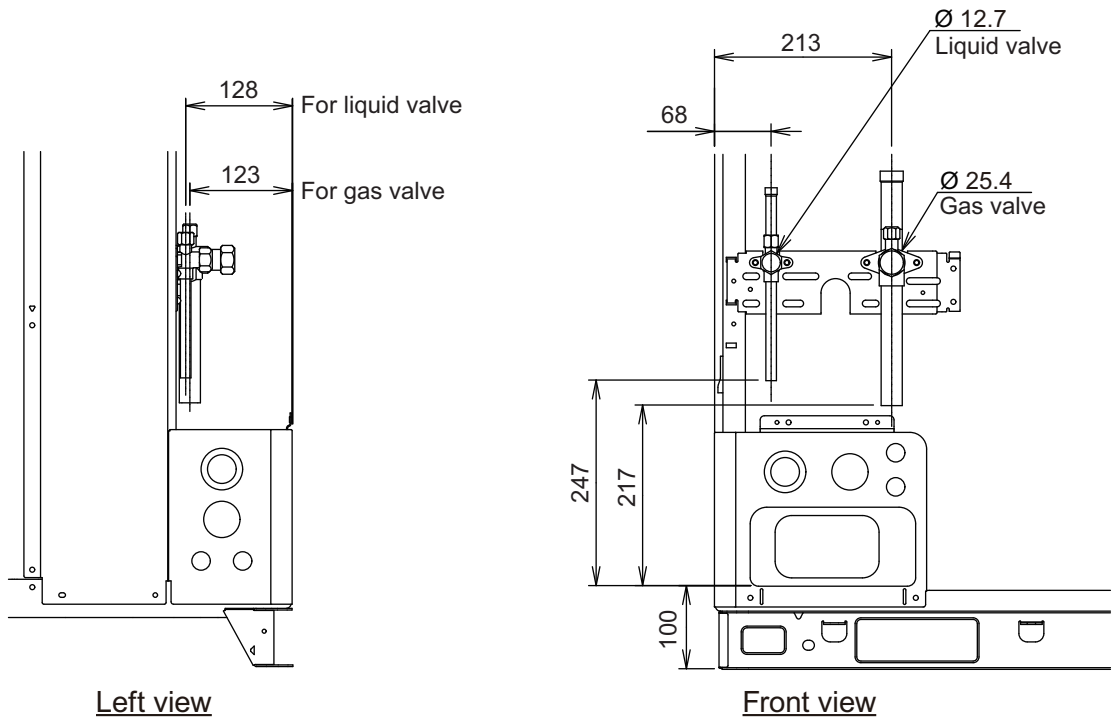

# ■ Knock out hole position

Unit: mm

OUTDOOR  
UNITS

OUTDOOR  
UNITS

Detail A: Front view

Detail B: Left view

Detail C: Top view

# Valve position

Unit: mm

OUTDOOR  
UNITS

OUTDOOR  
UNITS