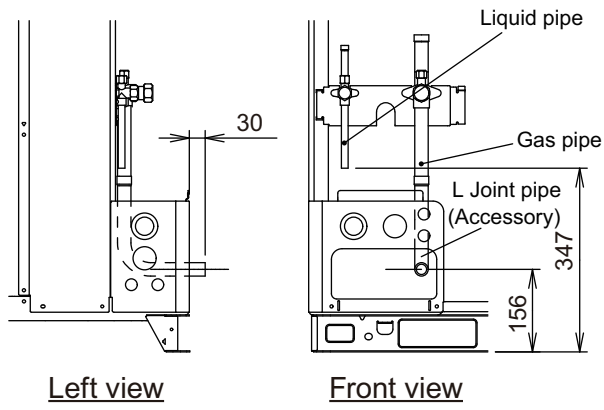

# ■ Knock out hole position

Unit: mm

OUTDOOR  
UNITS

OUTDOOR  
UNITS

Detail A: Front view

Detail B: Left view

Detail C: Top view

# Valve position

Unit: mm

OUTDOOR  
UNITS

OUTDOOR  
UNITS

## ■ Accessory pipe

Unit: mm

- Front piping

- Bottom piping

OUTDOOR  
UNITS

OUTDOOR  
UNITS