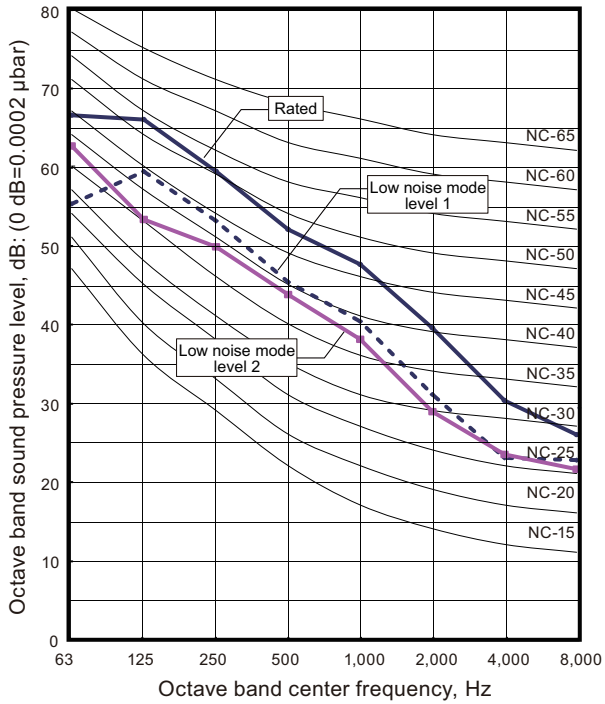

Model: AJ*108LALDH

Cooling