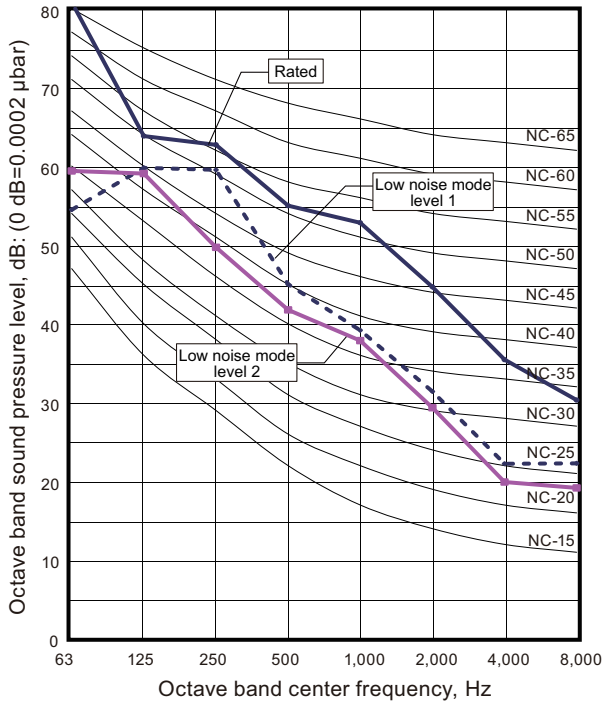

■ Model: AJ*144LALDH

● Cooling