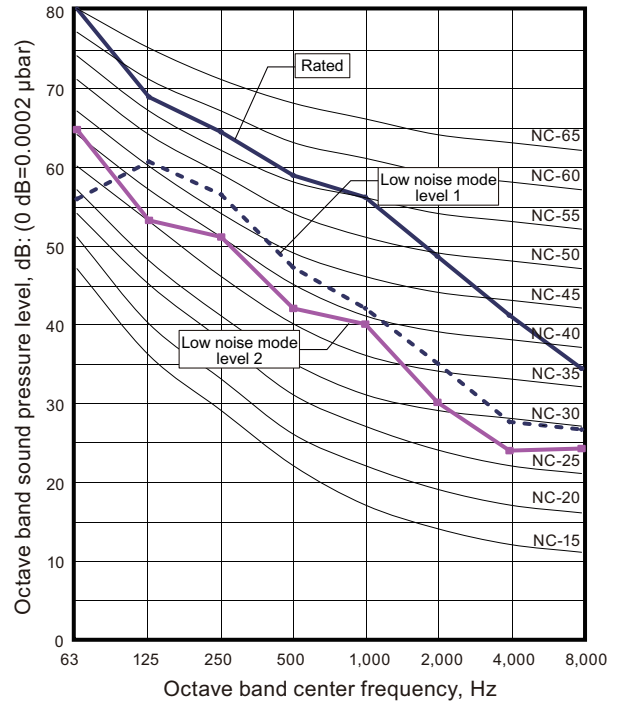

OUTDOOR
UNITS

OUTDOOR
UNITS

■ Model: AJ*144LALDH

● Cooling

● Heating

OUTDOOR
UNITS

OUTDOOR
UNITS

8-2. Sound level check point