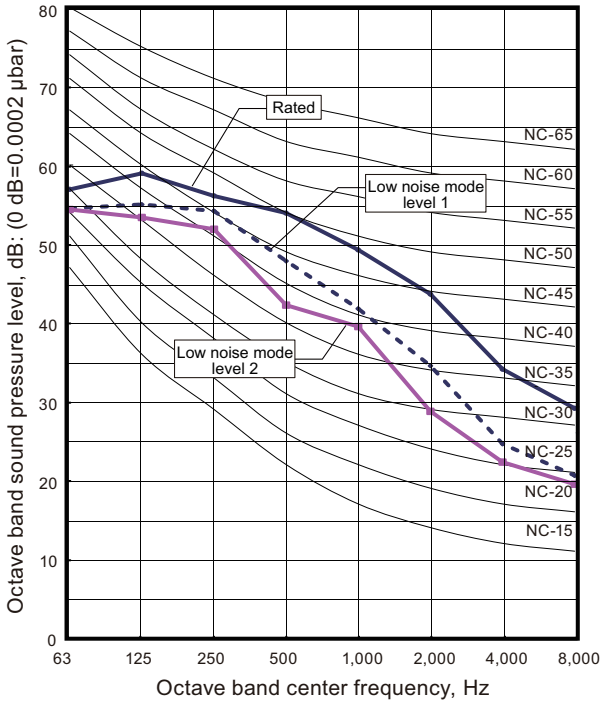

8. Operation noise (sound pressure)

8-1. Noise level curve

Model: AJ*072LALDH

Cooling

Heating

Model: AJ*090LALDH

Cooling

Heating