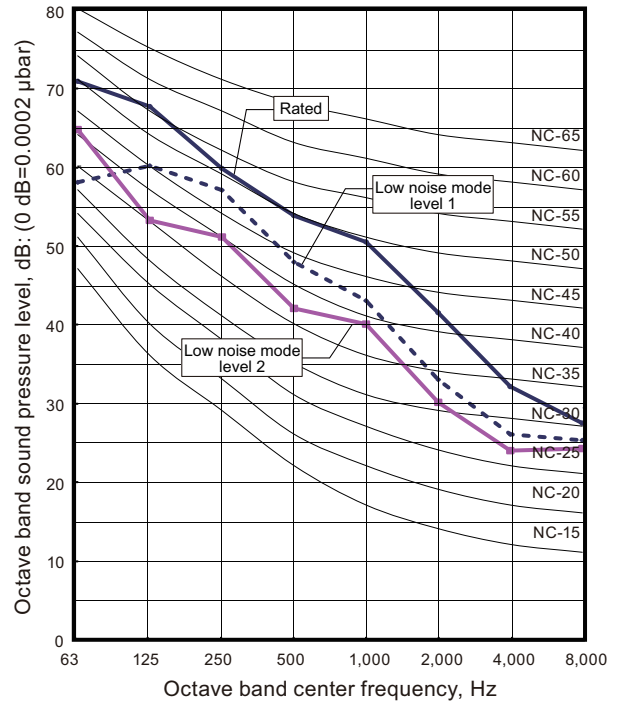

Model: AJ*108LALDH

Cooling

Heating

Model: AJ*126LALDH

Cooling

Heating

OUTDOOR
UNITS

OUTDOOR
UNITS