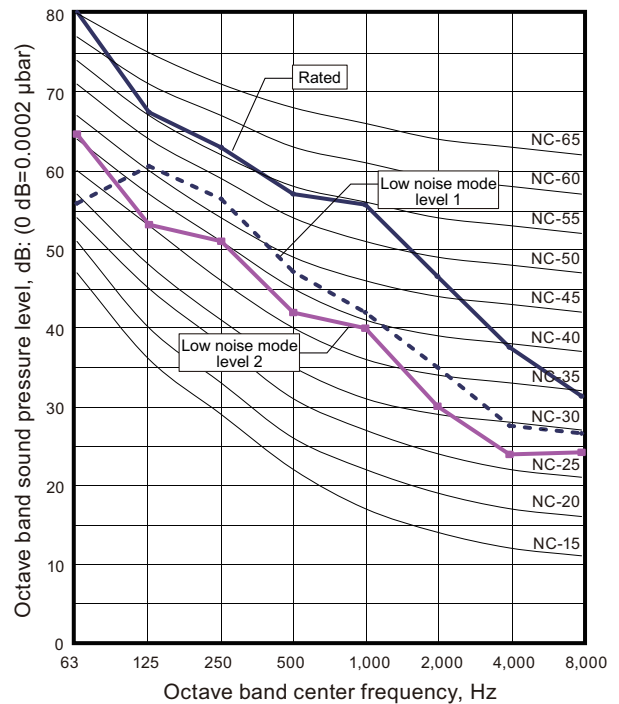

Heating

OUTDOOR
UNITS

OUTDOOR
UNITS