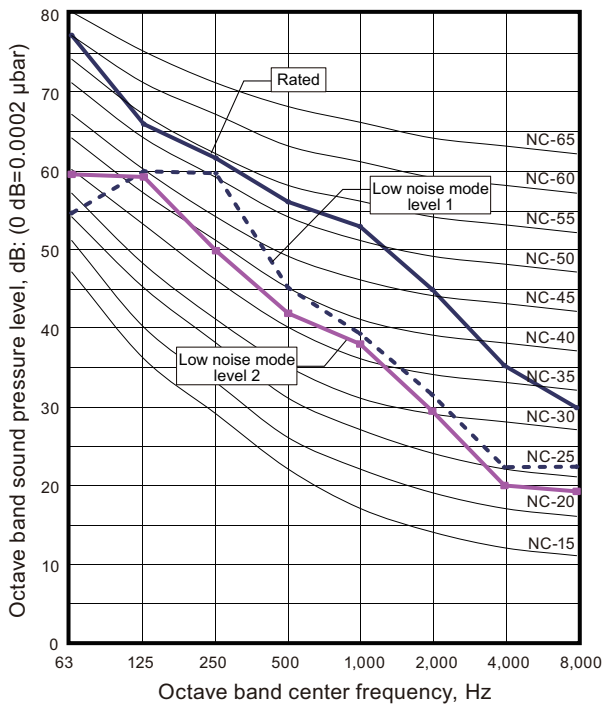

Model: AJ*126LALDH

Cooling