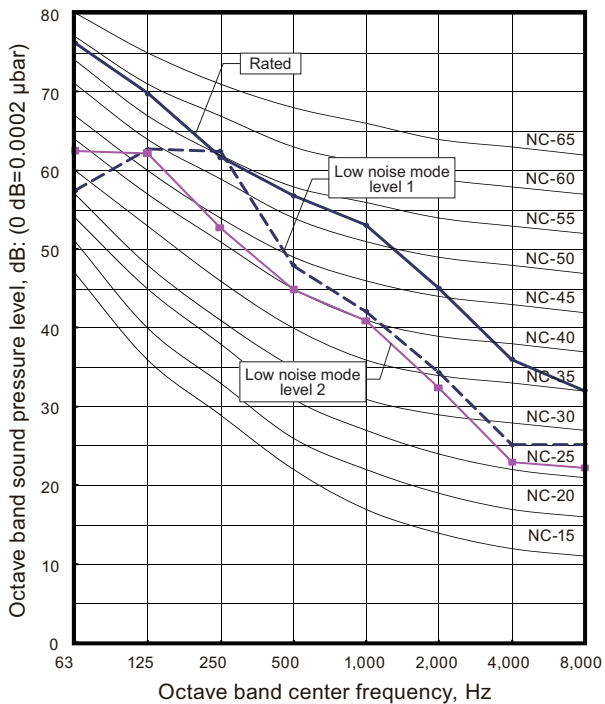

Model: AJ*126GALBH

Cooling