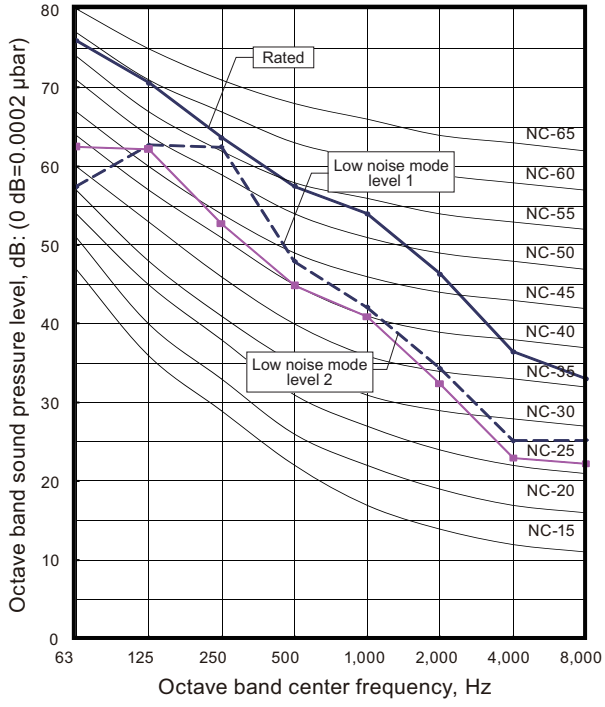

Model: AJ*144GALBH

Cooling