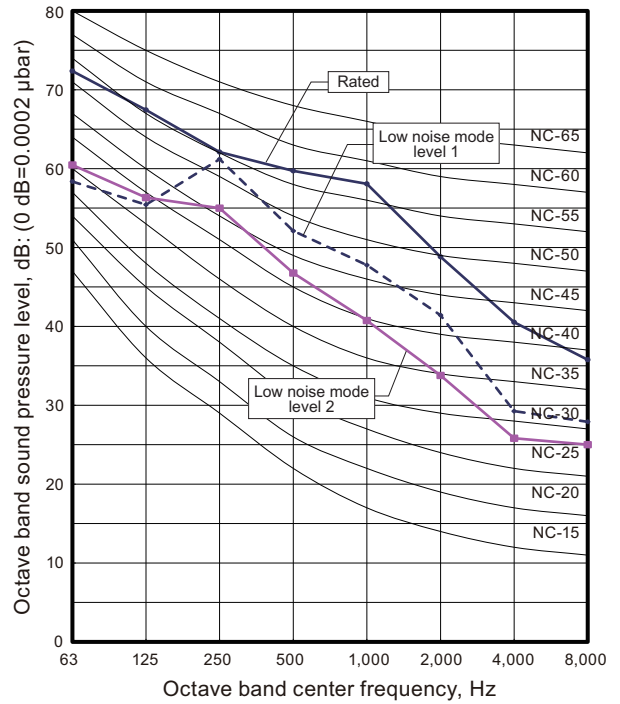

Model: AJ*108GALBH

Cooling

Heating

Model: AJ*126GALBH

Cooling

Heating

OUTDOOR
UNITS

OUTDOOR
UNITS