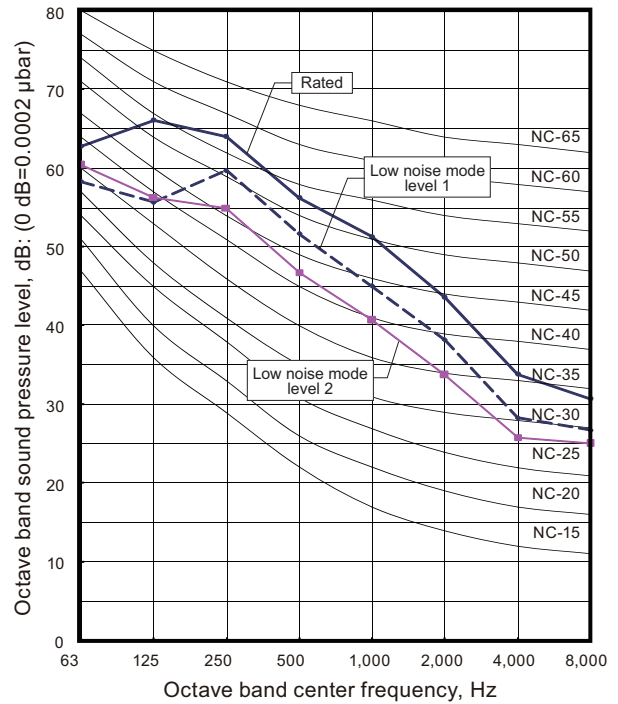

8. Operation noise (sound pressure)

8-1. Noise level curve

Model: AJ*072GALBH

Cooling

Heating

Model: AJ*090GALBH

Cooling

Heating