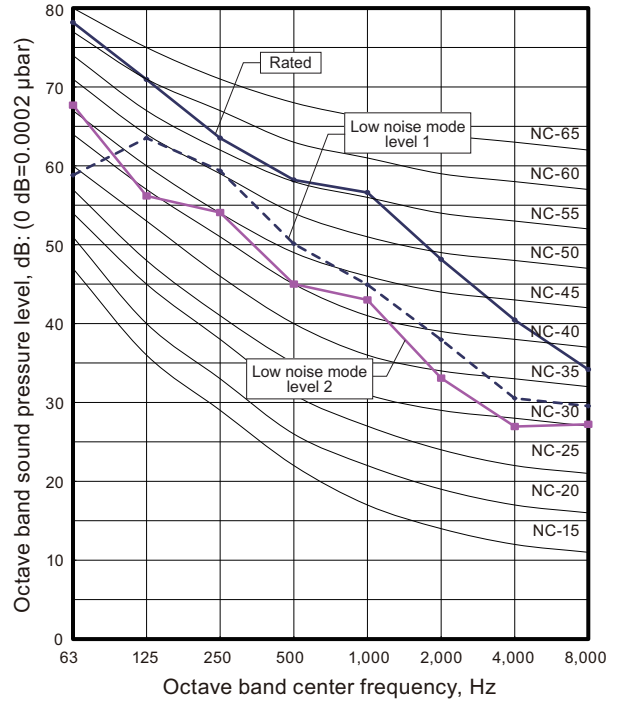

OUTDOOR
UNITS

OUTDOOR
UNITS

Model: AJ*144GALBH

Cooling

Heating

OUTDOOR
UNITS

OUTDOOR
UNITS

8-2. Sound level check point