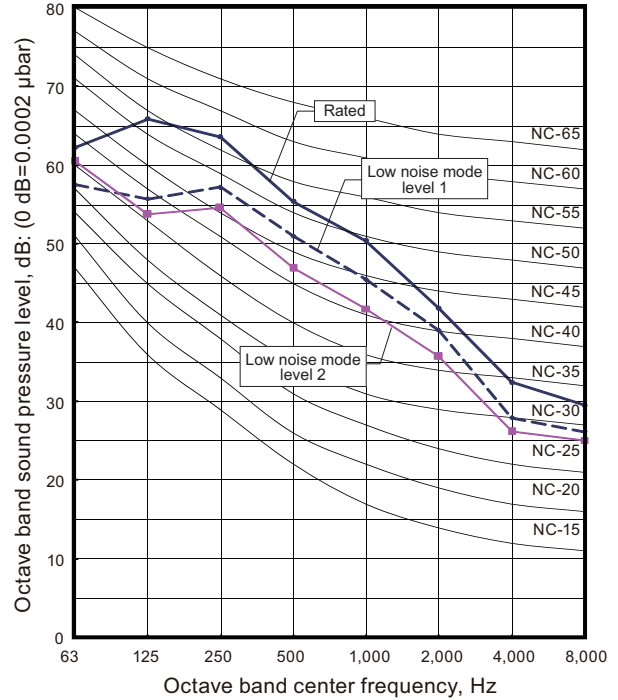

8. Operation noise (sound pressure)

8-1. Noise level curve

Model: AJ*072GALBH

Cooling

Heating

Model: AJ*090GALBH

Cooling

Heating