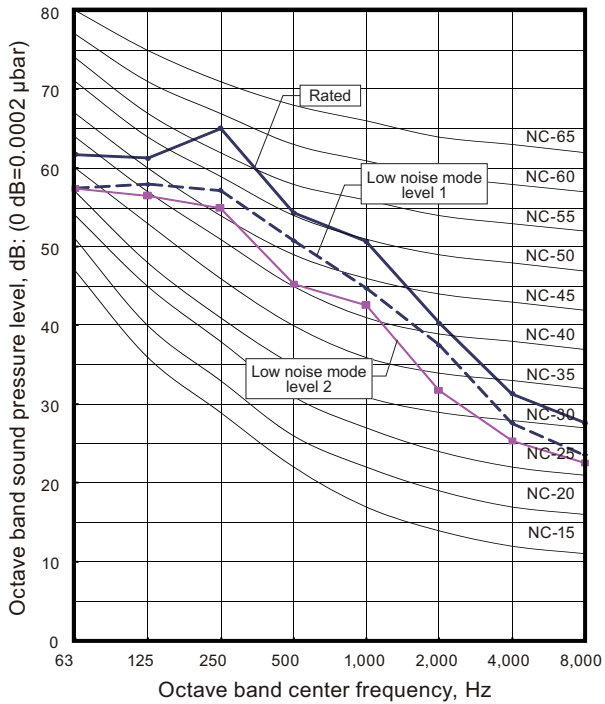

8. Operation noise (sound pressure)

8-1. Noise level curve

Model: AJ*072GALBH

Cooling

Heating

Model: AJ*090GALBH

Cooling

Heating