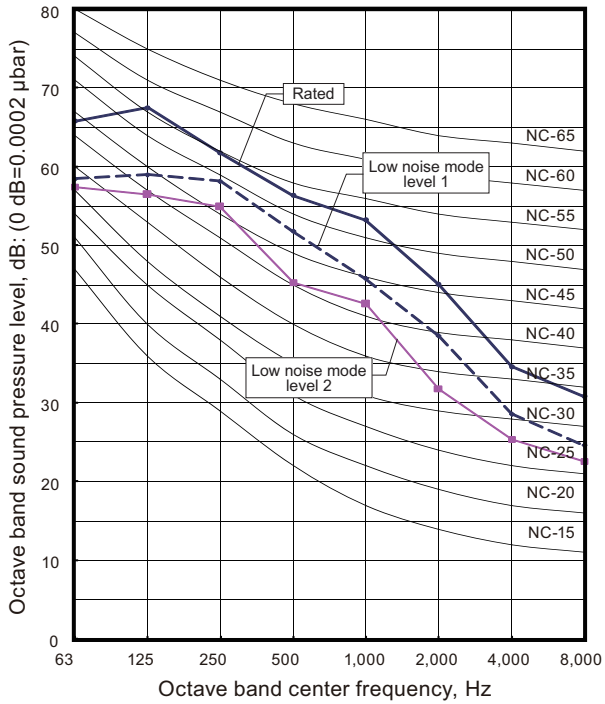

Model: AJ*108GALBH

Cooling