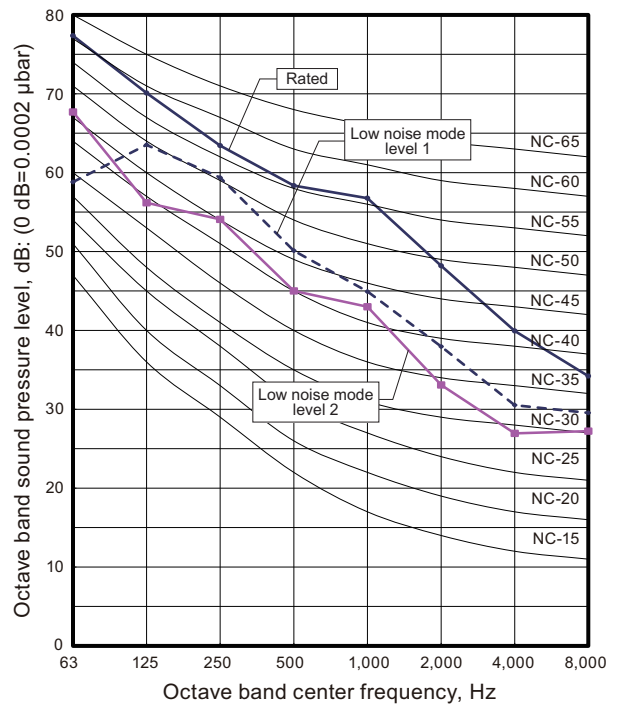

Heating

OUTDOOR
UNITS

OUTDOOR
UNITS