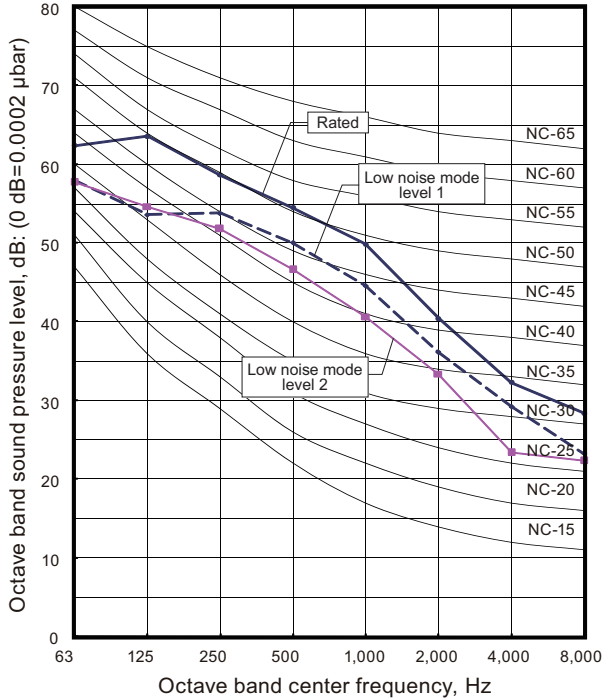

8. Operation noise (sound pressure)

8-1. Noise level curve

Model: AJ*072GALBH

Cooling

Heating

Model: AJ*090GALBH

Cooling

Heating