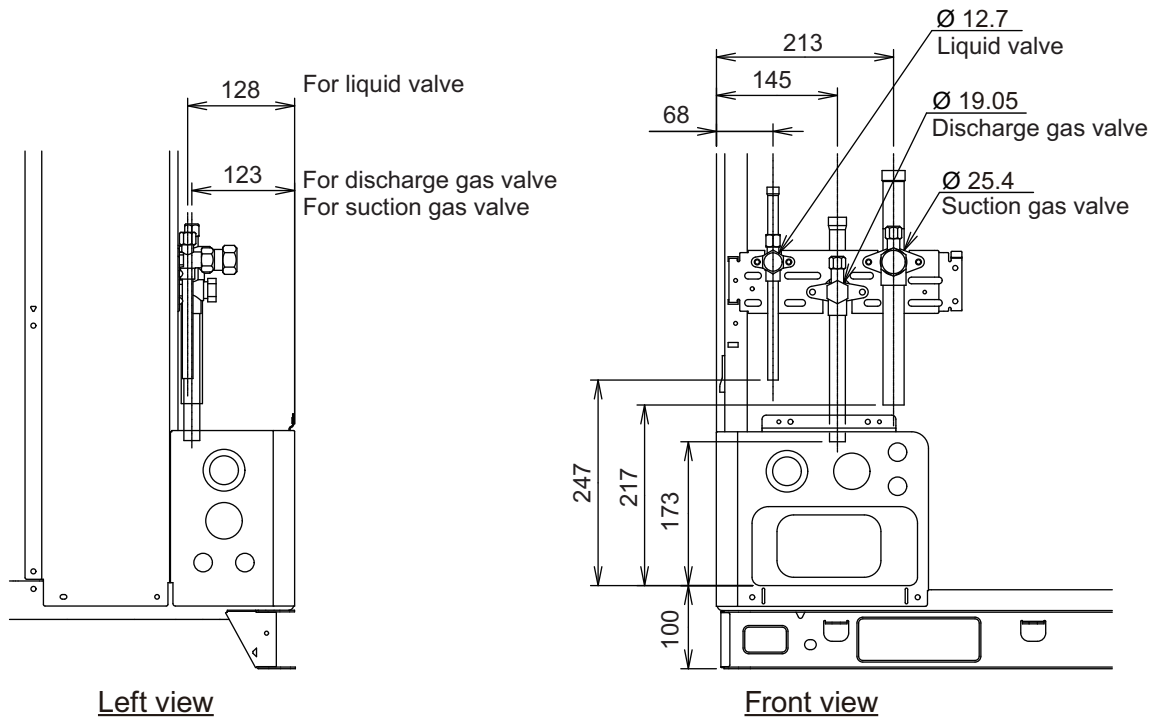

3. Dimensions

3-1. Stand-alone

■ Models: AJ*072GALDH, AJ*090GALDH, and AJ*108GALDH

Unit: mm

Top view

Left view

B

A, C

OUTDOOR
UNITS

Detail A: Front view

Detail B: Left view

Detail C: Top view

Valve position

Unit: mm

OUTDOOR
UNITS

OUTDOOR
UNITS

■ Accessory pipe

Unit: mm

• Front piping

• Bottom piping

– Models: AJ*090GALDH, AJ*108GALDH, AJ*126GALDH, and AJ*144GALDH

– Model: AJ*072GALDH