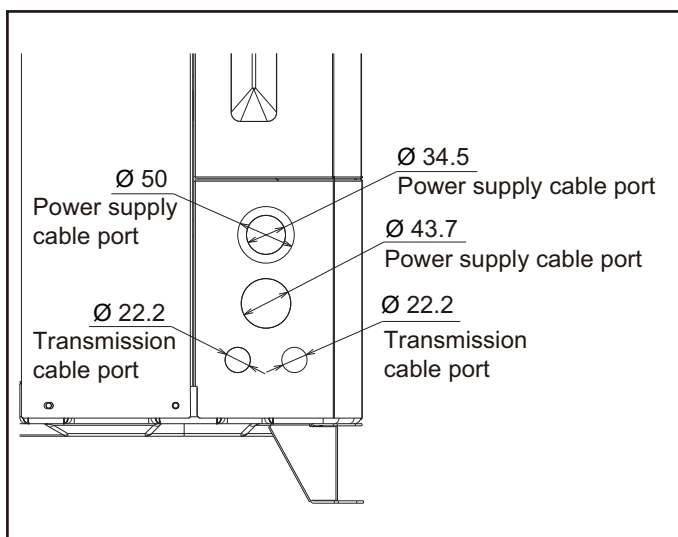

Front view

Right view

Rear view

OUTDOOR
UNITS

OUTDOOR
UNITS

■ Knock out hole position

Unit: mm

OUTDOOR
UNITS

OUTDOOR
UNITS

Detail A: Front view

Detail B: Left view

Detail C: Top view

Valve position

Unit: mm

OUTDOOR
UNITS

OUTDOOR
UNITS

■ Accessory pipe

Unit: mm

• Front piping

• Bottom piping

– Models: AJ*090GALDH, AJ*108GALDH, AJ*126GALDH, and AJ*144GALDH

– Model: AJ*072GALDH