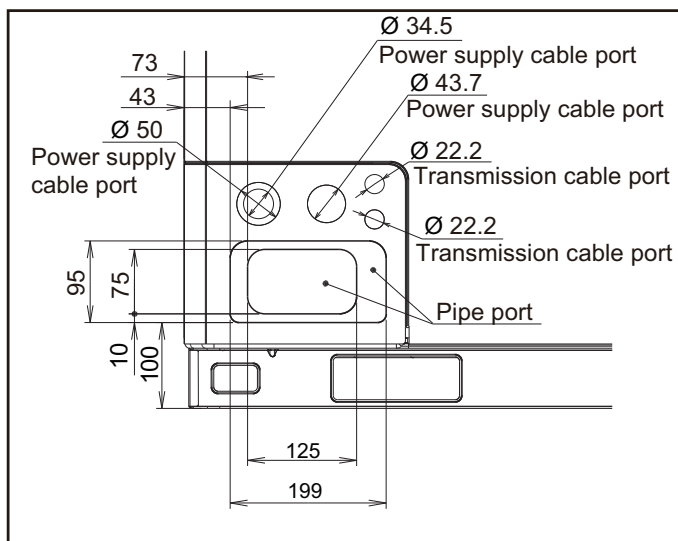

3. Dimensions

3-1. Stand-alone

■ Models: AJ*072GALDH, AJ*090GALDH, and AJ*108GALDH

Unit: mm

Top view

Left view

B

A, C

Front view

Right view

Rear view

OUTDOOR
UNITS

OUTDOOR
UNITS

■ Knock out hole position

Unit: mm

OUTDOOR
UNITS

OUTDOOR
UNITS

Detail A: Front view

Detail B: Left view

Detail C: Top view

Valve position

Unit: mm

OUTDOOR
UNITS

OUTDOOR
UNITS

■ Accessory pipe

Unit: mm

• Front piping

• Bottom piping

– Models: AJ*090GALDH, AJ*108GALDH, AJ*126GALDH, and AJ*144GALDH

– Model: AJ*072GALDH