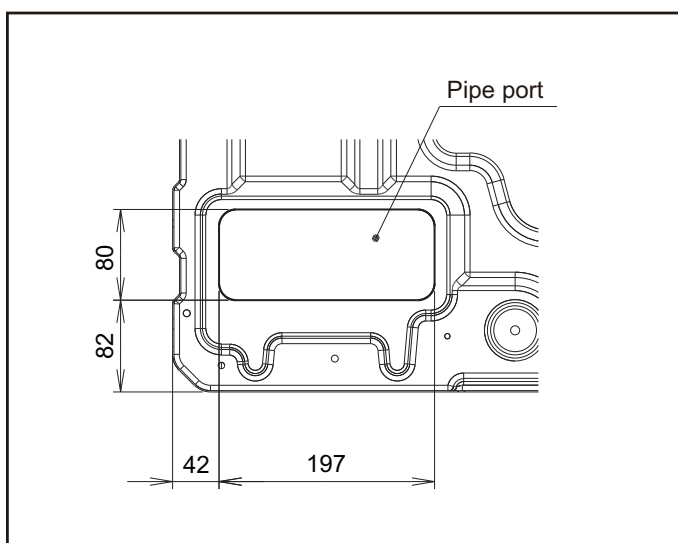

3. Dimensions

3-1. Stand-alone

■ Models: AJ*072GALDH, AJ*090GALDH, and AJ*108GALDH

Unit: mm

Top view

Left view

B

A, C

Front view

Right view

Rear view

OUTDOOR
UNITS

OUTDOOR
UNITS

■ Knock out hole position

Unit: mm

OUTDOOR
UNITS

OUTDOOR
UNITS

Detail A: Front view

Detail B: Left view

Detail C: Top view

Valve position

Unit: mm

OUTDOOR
UNITS

OUTDOOR
UNITS

■ Accessory pipe

Unit: mm

• Front piping

• Bottom piping

– Models: AJ*090GALDH, AJ*108GALDH, AJ*126GALDH, and AJ*144GALDH

– Model: AJ*072GALDH