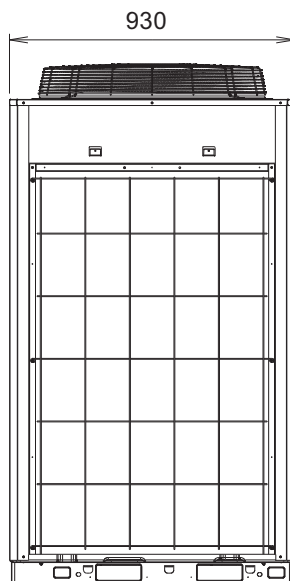

3. Dimensions

3-1. Stand-alone

■ Models: AJ*072GALDH, AJ*090GALDH, and AJ*108GALDH

Unit: mm

Top view

Left view

B

A, C

Front view

Right view

Rear view

OUTDOOR
UNITS

OUTDOOR
UNITS

■ Knock out hole position

Unit: mm

OUTDOOR
UNITS