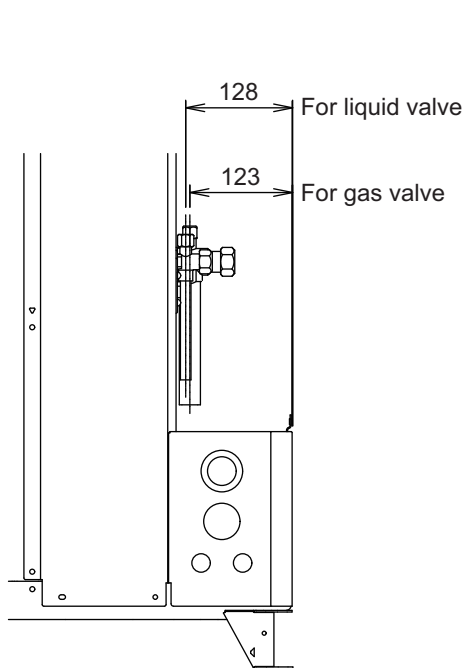

■ Models: AJ*108LALDH, AJ*126LALDH, and AJ*144LALDH

Unit: mm

OUTDOOR
UNITS

OUTDOOR
UNITS

Top view

Left view

B

Front view

A, C

Right view

Rear view

■ Knock out hole position

Unit: mm

OUTDOOR
UNITS

OUTDOOR
UNITS

Detail A: Front view

Detail B: Left view

Detail C: Top view

Valve position

Unit: mm

Left view

Front view

OUTDOOR
UNITS

OUTDOOR
UNITS