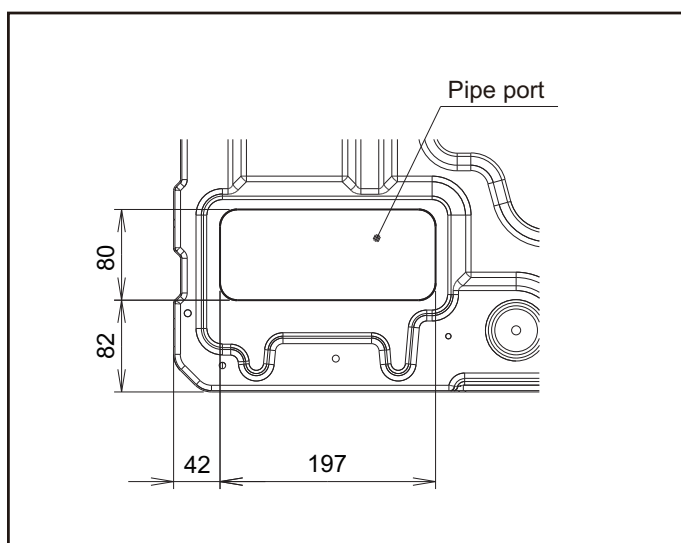

■ Models: AJ*108LALDH, AJ*126LALDH, and AJ*144LALDH

Unit: mm

OUTDOOR
UNITS

OUTDOOR
UNITS

Top view

Left view

B

Front view

A, C

Right view

Rear view

■ Knock out hole position

Unit: mm

OUTDOOR
UNITS

OUTDOOR
UNITS

Detail A: Front view

Detail B: Left view

Detail C: Top view

Valve position

Unit: mm

Left view

Front view

OUTDOOR
UNITS

OUTDOOR
UNITS