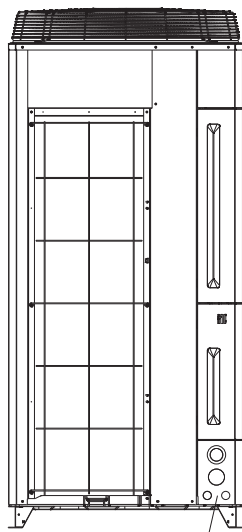

■ Models: AJ*108LALDH, AJ*126LALDH, and AJ*144LALDH

Unit: mm

OUTDOOR
UNITS

OUTDOOR
UNITS

Top view

Left view

B

Front view

A, C

Right view

Rear view

■ Knock out hole position

Unit: mm

OUTDOOR
UNITS

OUTDOOR
UNITS

Detail A: Front view

Detail B: Left view

Detail C: Top view

Valve position

Unit: mm

Left view

Front view

OUTDOOR
UNITS

OUTDOOR
UNITS