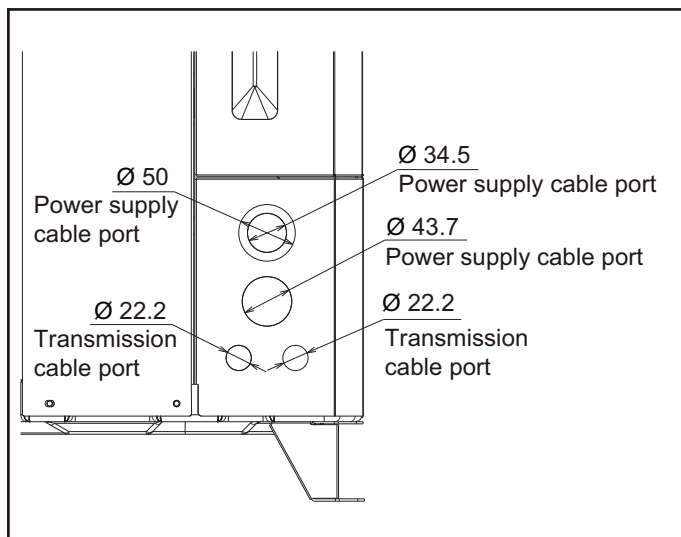

A, C

Right view

Rear view

■ Knock out hole position

Unit: mm

OUTDOOR
UNITS

OUTDOOR
UNITS

Detail A: Front view

Detail B: Left view

Detail C: Top view

Valve position

Unit: mm

Left view

Front view

OUTDOOR
UNITS

OUTDOOR
UNITS