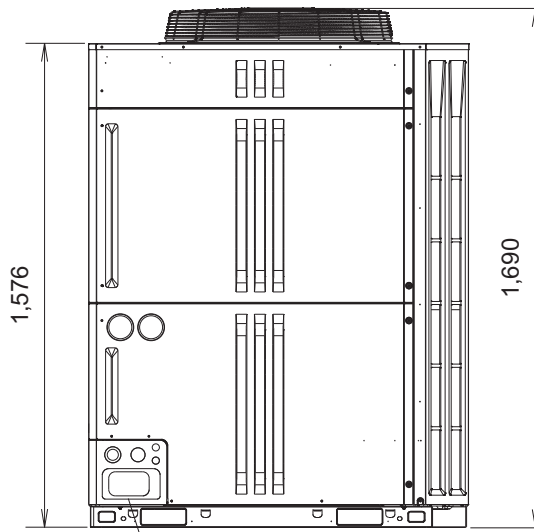

■ Models: AJ*108LALDH, AJ*126LALDH, and AJ*144LALDH

Unit: mm

OUTDOOR
UNITS

OUTDOOR
UNITS

Top view

Left view

B

Front view

A, C

Right view

Rear view

■ Knock out hole position

Unit: mm

OUTDOOR
UNITS

OUTDOOR
UNITS

Detail A: Front view

Detail B: Left view

Detail C: Top view

Valve position

Unit: mm

Left view

Front view

OUTDOOR
UNITS

OUTDOOR
UNITS