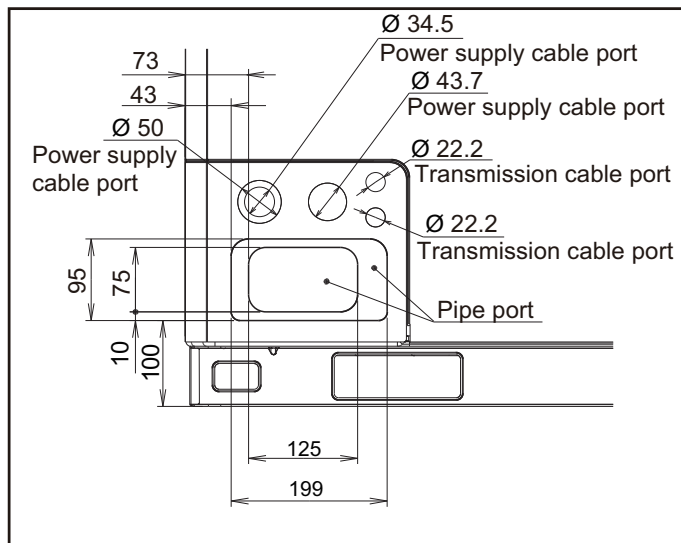

A, C

Right view

Rear view

■ Knock out hole position

Unit: mm

OUTDOOR
UNITS

OUTDOOR
UNITS

Detail A: Front view

Detail B: Left view

Detail C: Top view

Valve position

Unit: mm

Left view

Front view

OUTDOOR
UNITS

OUTDOOR
UNITS