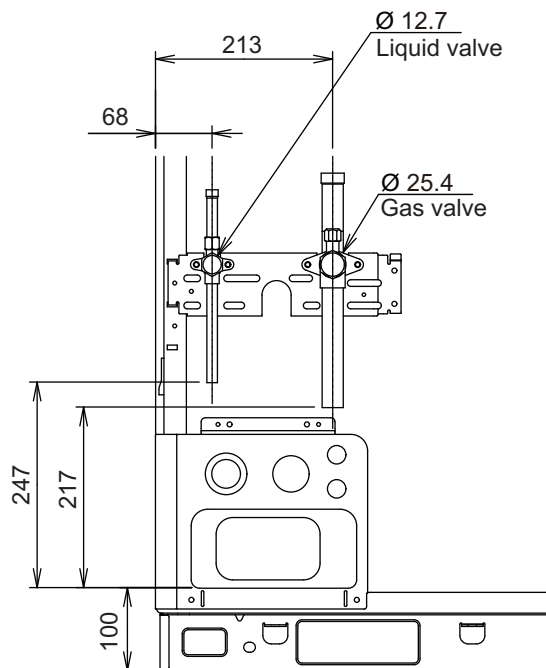

A, C

Right view

Rear view

■ Knock out hole position

Unit: mm

OUTDOOR
UNITS

OUTDOOR
UNITS

Detail A: Front view

Detail B: Left view

Detail C: Top view

Valve position

Unit: mm

Left view

Front view

OUTDOOR
UNITS

OUTDOOR
UNITS

■ Accessory pipe

Unit: mm

- Front piping

- Bottom piping

OUTDOOR
UNITS

OUTDOOR
UNITS