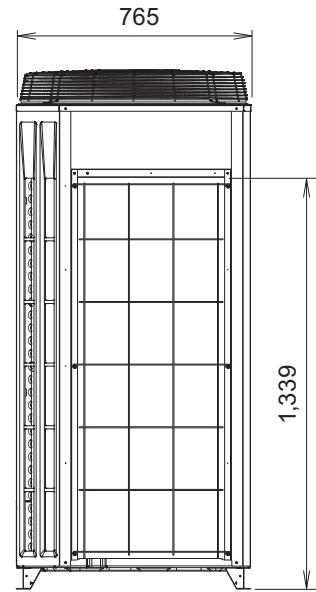

■ Models: AJ*108LALDH, AJ*126LALDH, and AJ*144LALDH

Unit: mm

OUTDOOR
UNITS

OUTDOOR
UNITS

Top view

Left view

B

Front view

A, C

Right view

Rear view

■ Knock out hole position

Unit: mm

OUTDOOR
UNITS

OUTDOOR
UNITS

Detail A: Front view

Detail B: Left view

Detail C: Top view

Valve position

Unit: mm

Left view

Front view

OUTDOOR
UNITS

OUTDOOR
UNITS