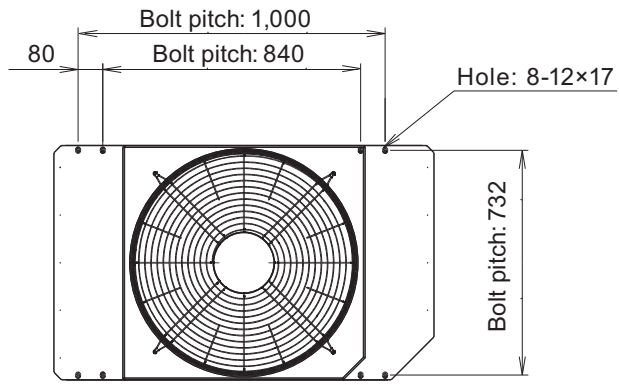

■ Models: AJ*108LALDH, AJ*126LALDH, and AJ*144LALDH

Unit: mm

OUTDOOR
UNITS

OUTDOOR
UNITS

Top view

Left view

B

Front view

A, C

Right view

Rear view

■ Knock out hole position

Unit: mm

OUTDOOR
UNITS

OUTDOOR
UNITS

Detail A: Front view

Detail B: Left view

Detail C: Top view

Valve position

Unit: mm

Left view

Front view

OUTDOOR
UNITS

OUTDOOR
UNITS