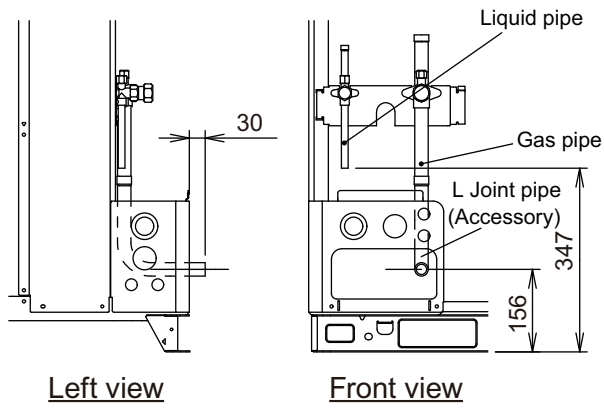

A, C

Right view

Rear view

■ Knock out hole position

Unit: mm

OUTDOOR
UNITS

OUTDOOR
UNITS

Detail A: Front view

Detail B: Left view

Detail C: Top view

Valve position

Unit: mm

Left view

Front view

OUTDOOR
UNITS

OUTDOOR
UNITS

■ Accessory pipe

Unit: mm

- Front piping

- Bottom piping

OUTDOOR
UNITS

OUTDOOR
UNITS