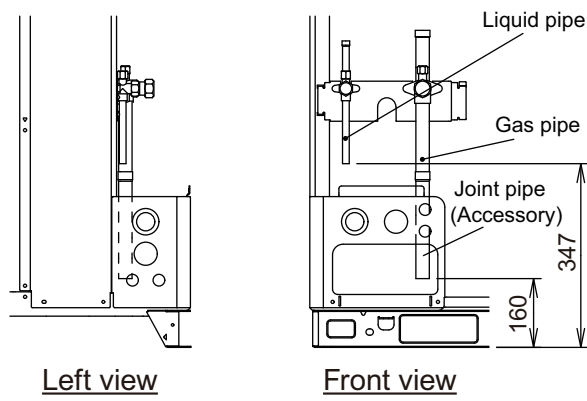

Detail B: Left view

Detail C: Top view

Valve position

Unit: mm

Left view

Front view

OUTDOOR
UNITS

OUTDOOR
UNITS

■ Accessory pipe

Unit: mm

- Front piping

- Bottom piping

OUTDOOR
UNITS

OUTDOOR
UNITS