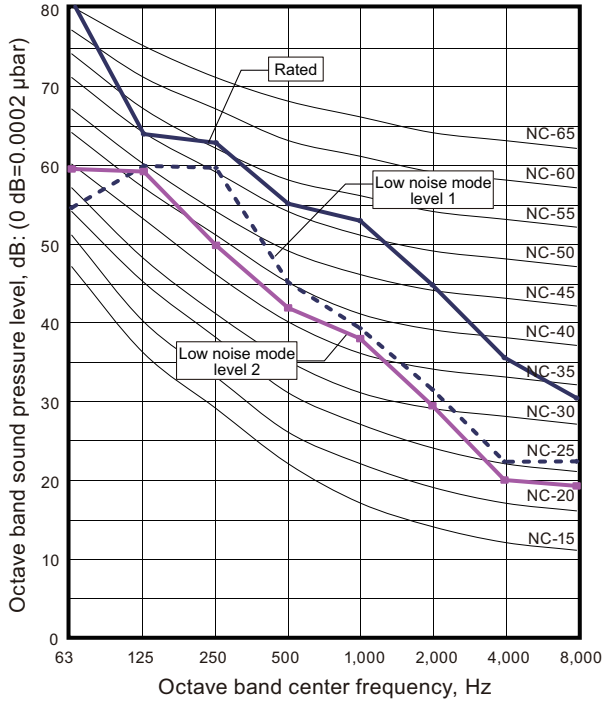

■ Model: AJ*144LALDH

● Cooling