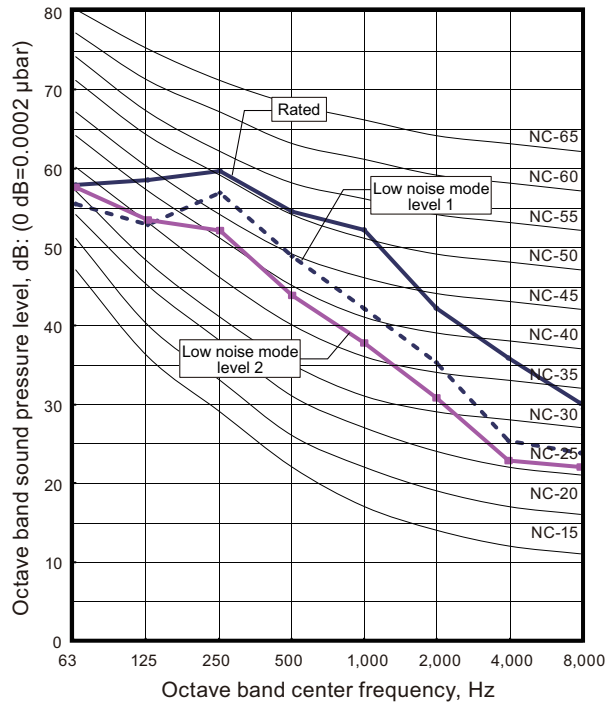

8. Operation noise (sound pressure)

8-1. Noise level curve

Model: AJ*072LALDH

Cooling

Heating

Model: AJ*090LALDH

Cooling

Heating