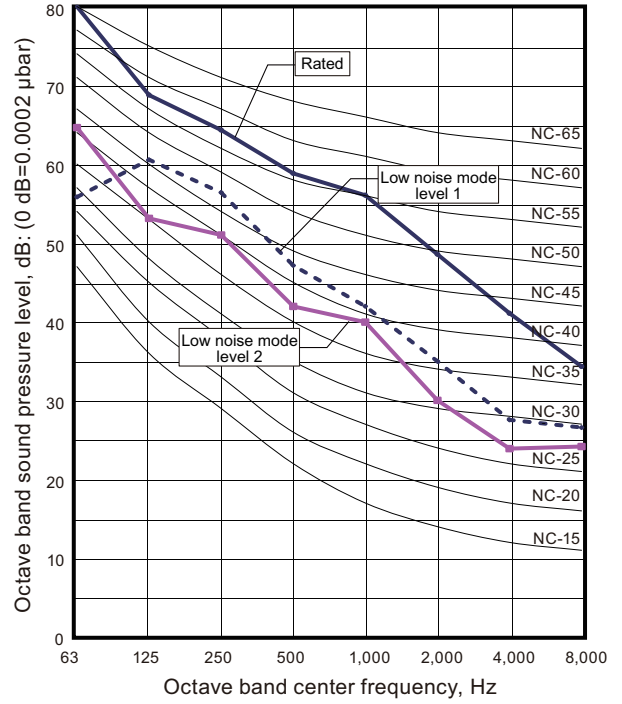

OUTDOOR
UNITS

OUTDOOR
UNITS

■ Model: AJ*144LALDH

● Cooling

● Heating

OUTDOOR
UNITS

OUTDOOR
UNITS

8-2. Sound level check point