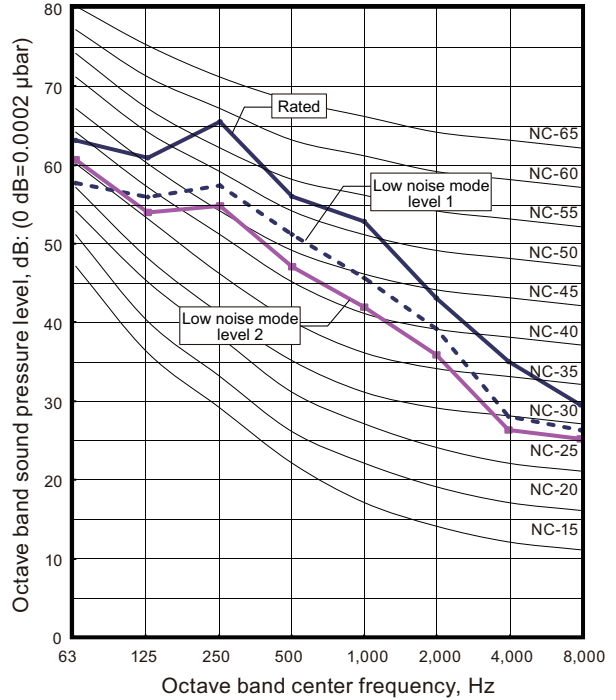

8. Operation noise (sound pressure)

8-1. Noise level curve

Model: AJ*072LALDH

Cooling

Heating

Model: AJ*090LALDH

Cooling

Heating