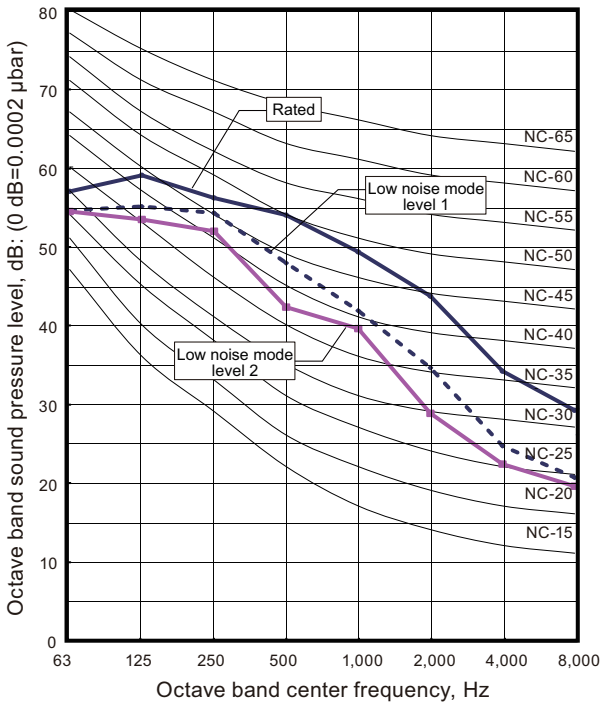

8. Operation noise (sound pressure)

8-1. Noise level curve

Model: AJ*072LALDH

Cooling

Heating

Model: AJ*090LALDH

Cooling

Heating