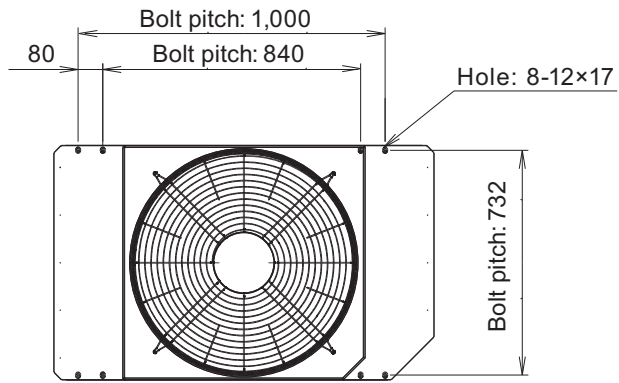

■ Models: AJ*108LALDH, AJ*126LALDH, and AJ*144LALDH

Unit: mm

OUTDOOR
UNITS

OUTDOOR
UNITS

Top view

Left view

B

Front view

A, C

Right view

Rear view

■ Knock out hole position

Unit: mm

OUTDOOR
UNITS

OUTDOOR
UNITS

Detail A: Front view

Detail B: Left view

Detail C: Top view

Valve position

Unit: mm

OUTDOOR
UNITS

OUTDOOR
UNITS

■ Accessory pipe

Unit: mm