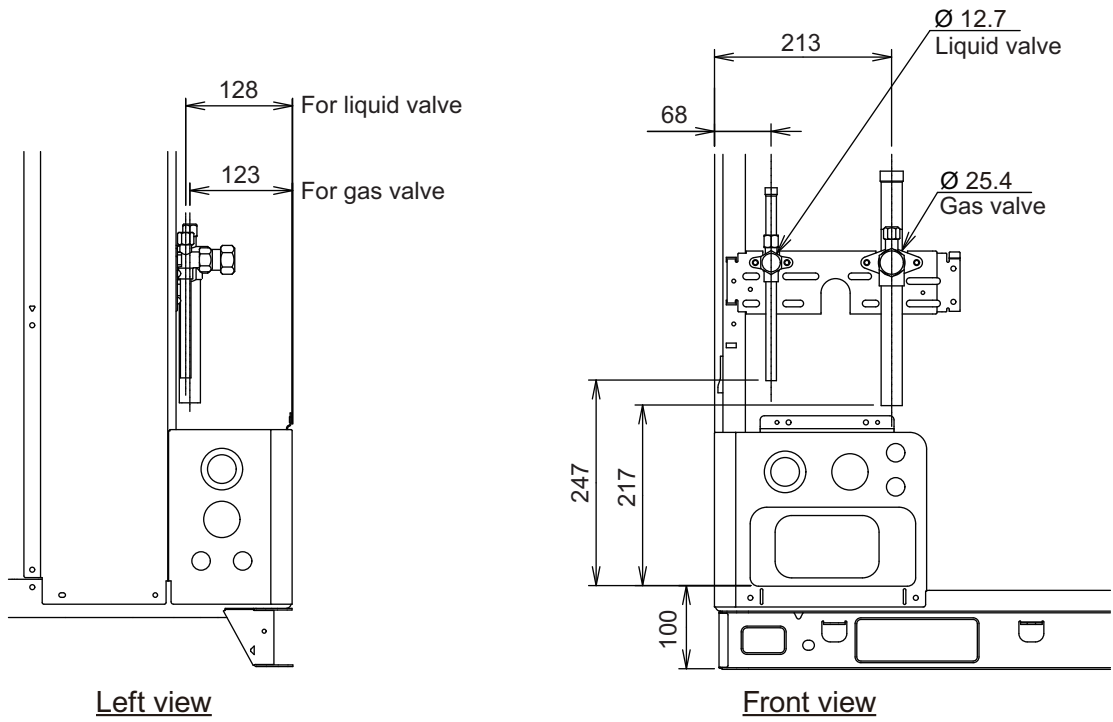

■ Models: AJ*108LALDH, AJ*126LALDH, and AJ*144LALDH

Unit: mm

OUTDOOR
UNITS

OUTDOOR
UNITS

Top view

Left view

B

Front view

A, C

Right view

Rear view

■ Knock out hole position

Unit: mm

OUTDOOR
UNITS

OUTDOOR
UNITS

Detail A: Front view

Detail B: Left view

Detail C: Top view

Valve position

Unit: mm

OUTDOOR
UNITS

OUTDOOR
UNITS

■ Accessory pipe

Unit: mm