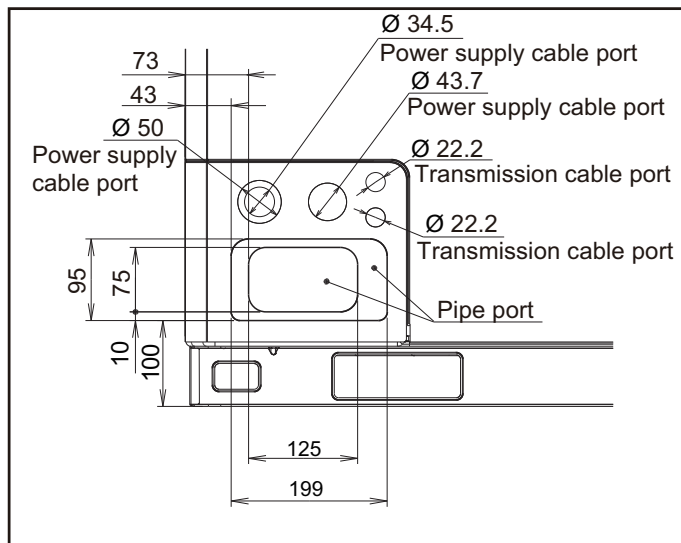

A, C

Right view

Rear view

■ Knock out hole position

Unit: mm

OUTDOOR
UNITS

OUTDOOR
UNITS

Detail A: Front view

Detail B: Left view

Detail C: Top view

Valve position

Unit: mm

OUTDOOR
UNITS

OUTDOOR
UNITS

■ Accessory pipe

Unit: mm