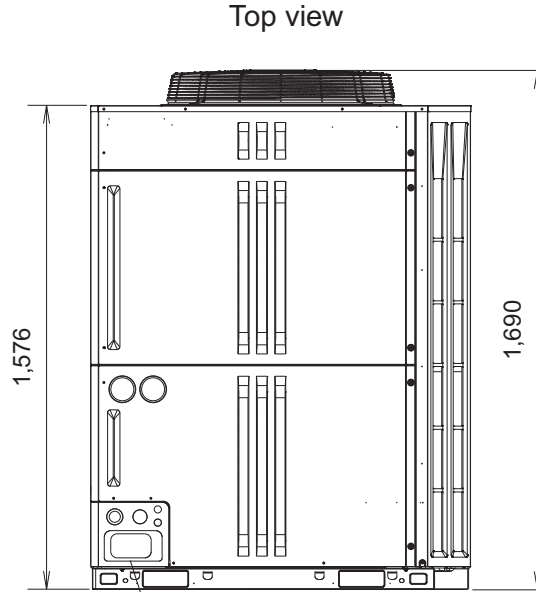

■ Models: AJ*108LALDH, AJ*126LALDH, and AJ*144LALDH

Unit: mm

OUTDOOR
UNITS

OUTDOOR
UNITS

Top view

Left view

B

Front view

A, C

Right view

Rear view

■ Knock out hole position

Unit: mm

OUTDOOR
UNITS

OUTDOOR
UNITS

Detail A: Front view

Detail B: Left view

Detail C: Top view

Valve position

Unit: mm

OUTDOOR
UNITS

OUTDOOR
UNITS

■ Accessory pipe

Unit: mm