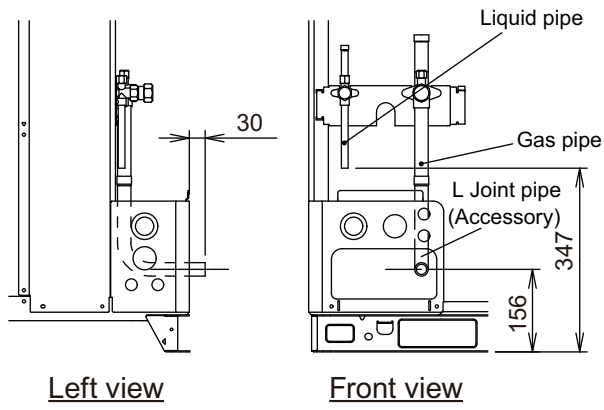

■ Accessory pipe

Unit: mm

- Front piping