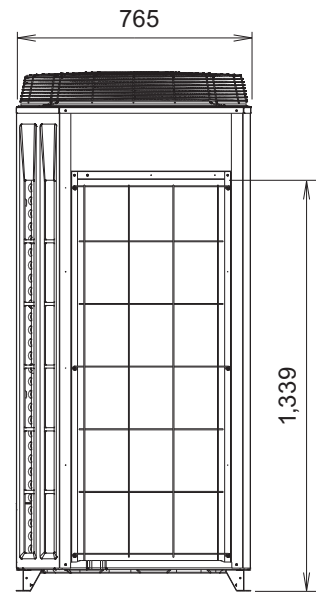

■ Models: AJ*108LALDH, AJ*126LALDH, and AJ*144LALDH

Unit: mm

OUTDOOR
UNITS

OUTDOOR
UNITS

Top view

Left view

B

Front view

A, C

Right view

Rear view

■ Knock out hole position

Unit: mm

OUTDOOR
UNITS

OUTDOOR
UNITS

Detail A: Front view

Detail B: Left view

Detail C: Top view

Valve position

Unit: mm

OUTDOOR
UNITS

OUTDOOR
UNITS

■ Accessory pipe

Unit: mm