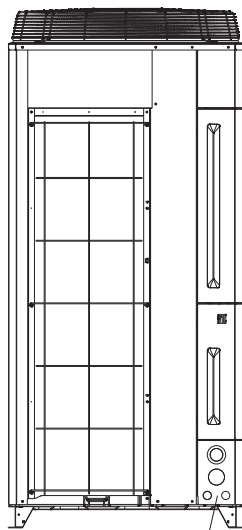

■ Models: AJ*108LALDH, AJ*126LALDH, and AJ*144LALDH

Unit: mm

OUTDOOR
UNITS

OUTDOOR
UNITS

Top view

Left view

B

Front view

A, C

Right view

Rear view

■ Knock out hole position

Unit: mm

OUTDOOR
UNITS

OUTDOOR
UNITS

Detail A: Front view

Detail B: Left view

Detail C: Top view

Valve position

Unit: mm

OUTDOOR
UNITS

OUTDOOR
UNITS

■ Accessory pipe

Unit: mm