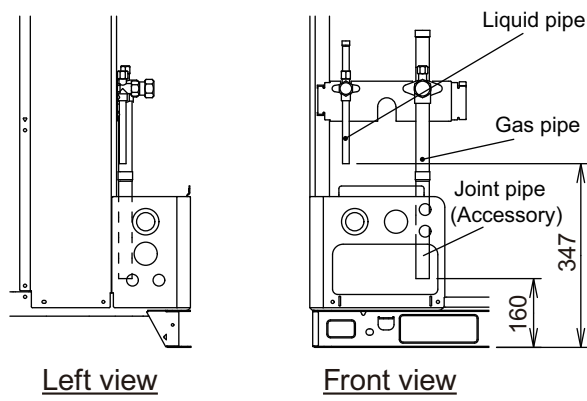

Detail B: Left view

Detail C: Top view

Valve position

Unit: mm

OUTDOOR
UNITS

OUTDOOR
UNITS

■ Accessory pipe

Unit: mm

- Front piping

- Bottom piping

OUTDOOR
UNITS

OUTDOOR
UNITS