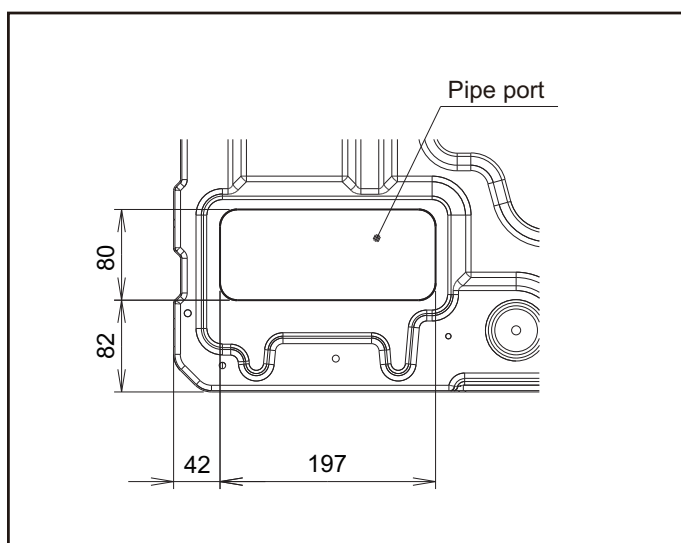

■ Models: AJ*108LALDH, AJ*126LALDH, and AJ*144LALDH

Unit: mm

OUTDOOR
UNITS

OUTDOOR
UNITS

Top view

Left view

B

Front view

A, C

Right view

Rear view

■ Knock out hole position

Unit: mm

OUTDOOR
UNITS

OUTDOOR
UNITS

Detail A: Front view

Detail B: Left view

Detail C: Top view

Valve position

Unit: mm

OUTDOOR
UNITS

OUTDOOR
UNITS

■ Accessory pipe

Unit: mm