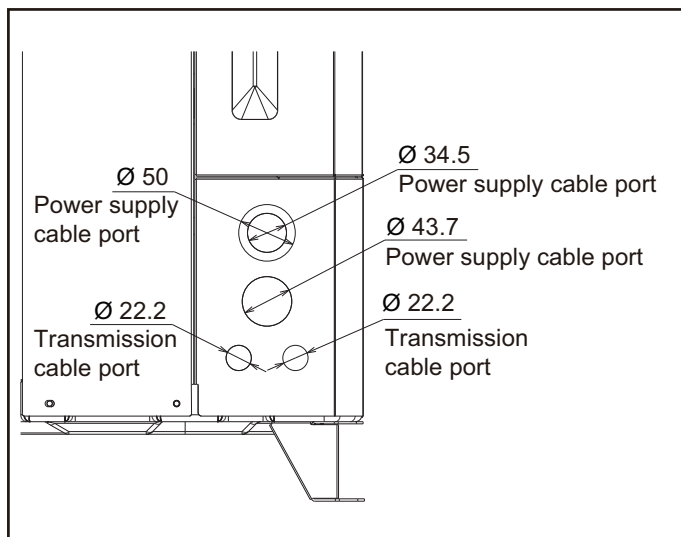

A, C

Right view

Rear view

■ Knock out hole position

Unit: mm

OUTDOOR
UNITS

OUTDOOR
UNITS

Detail A: Front view

Detail B: Left view

Detail C: Top view

Valve position

Unit: mm

OUTDOOR
UNITS

OUTDOOR
UNITS

■ Accessory pipe

Unit: mm