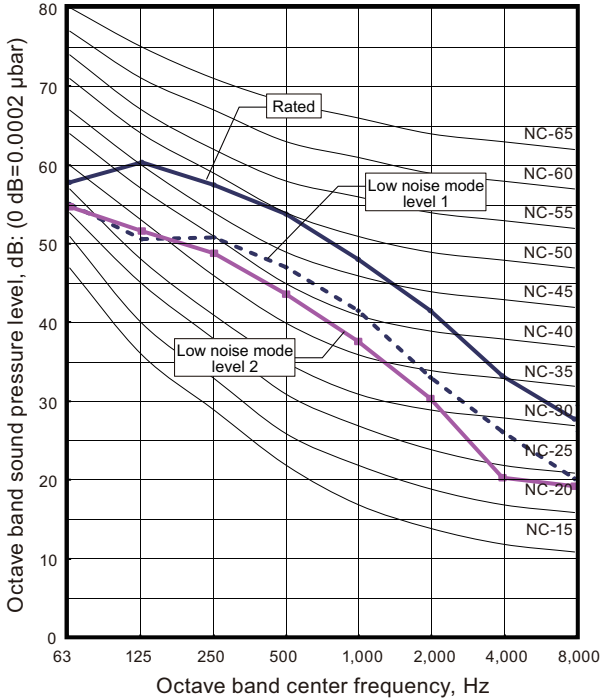

8. Operation noise (sound pressure)

8-1. Noise level curve

Model: AJ*072LALDH

Cooling

Heating

Model: AJ*090LALDH

Cooling

Heating