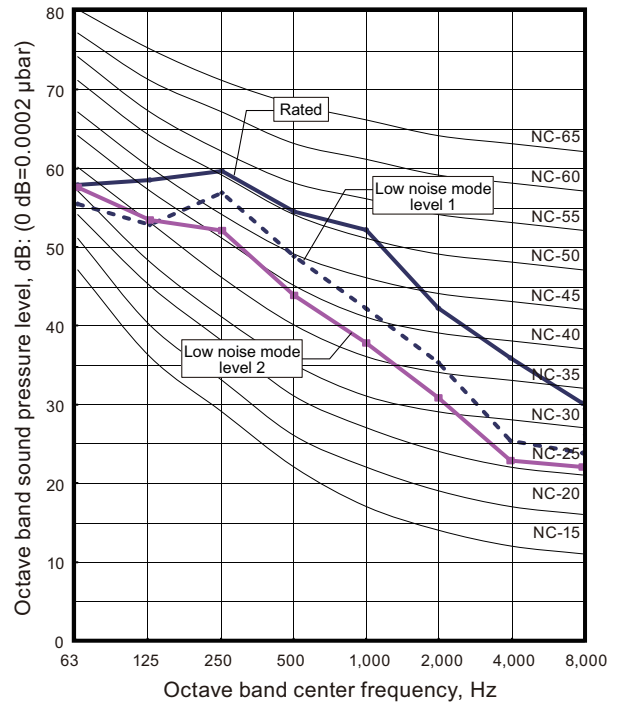

8. Operation noise (sound pressure)

8-1. Noise level curve

Model: AJ*072LALDH

Cooling

Heating

Model: AJ*090LALDH

Cooling

Heating