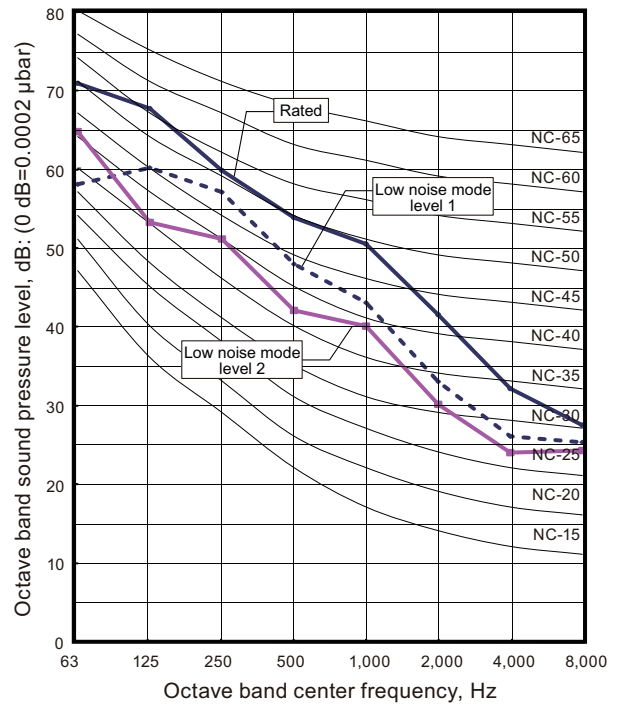

Model: AJ*108LALDH

Cooling

Heating

OUTDOOR
UNITS

OUTDOOR
UNITS

Model: AJ*126LALDH

Cooling

Heating