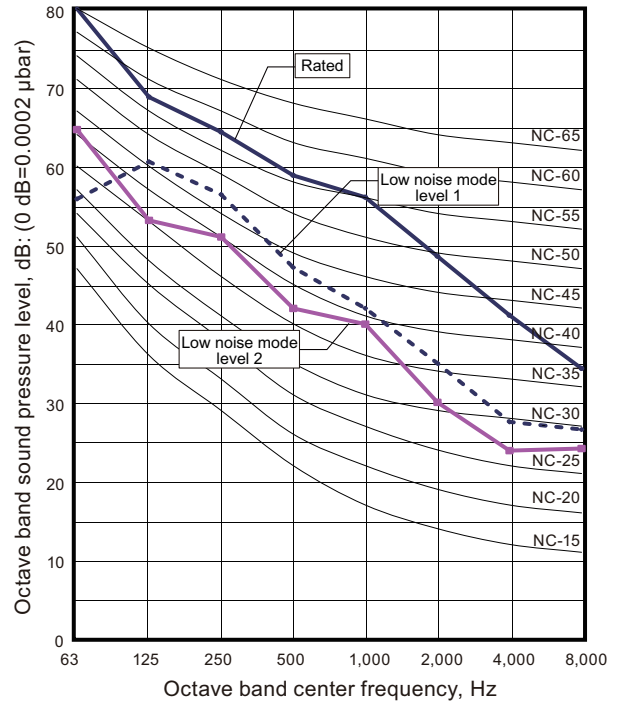

Cooling

Heating

■ Model: AJ*144LALDH

● Cooling

● Heating

OUTDOOR
UNITS

OUTDOOR
UNITS

8-2. Sound level check point