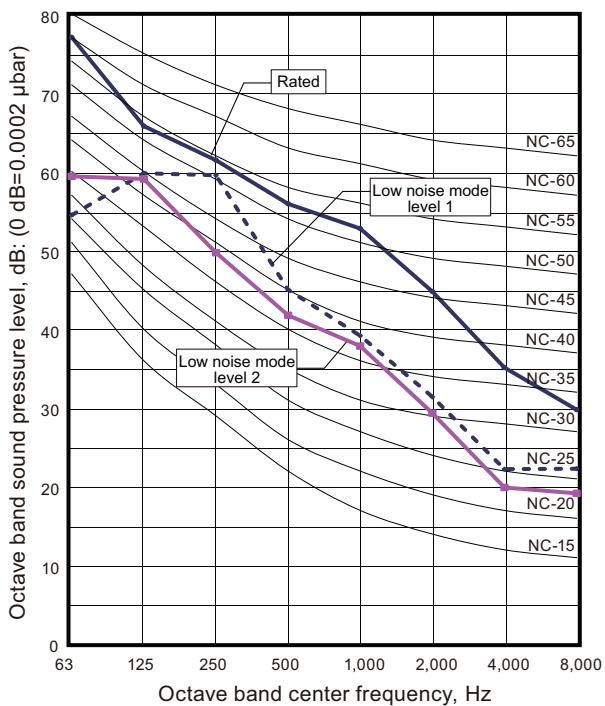

Model: AJ*126LALDH

Cooling