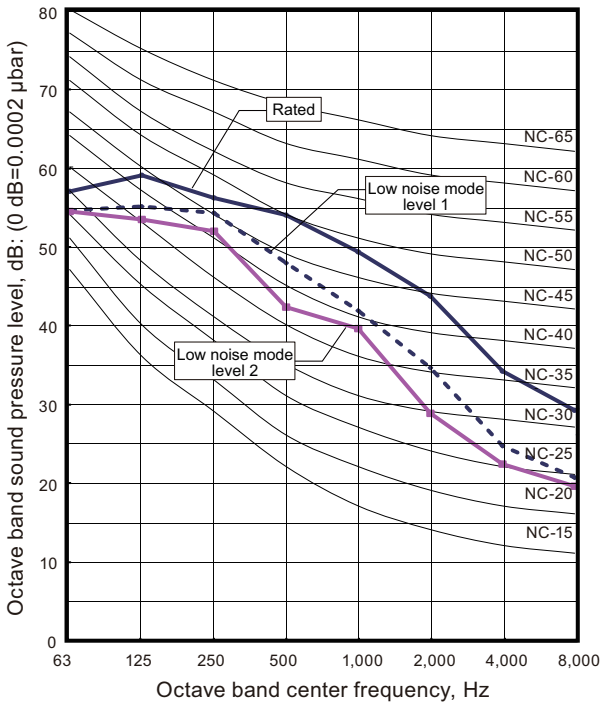

8. Operation noise (sound pressure)

8-1. Noise level curve

Model: AJ*072LALDH

Cooling

Heating

Model: AJ*090LALDH

Cooling

Heating