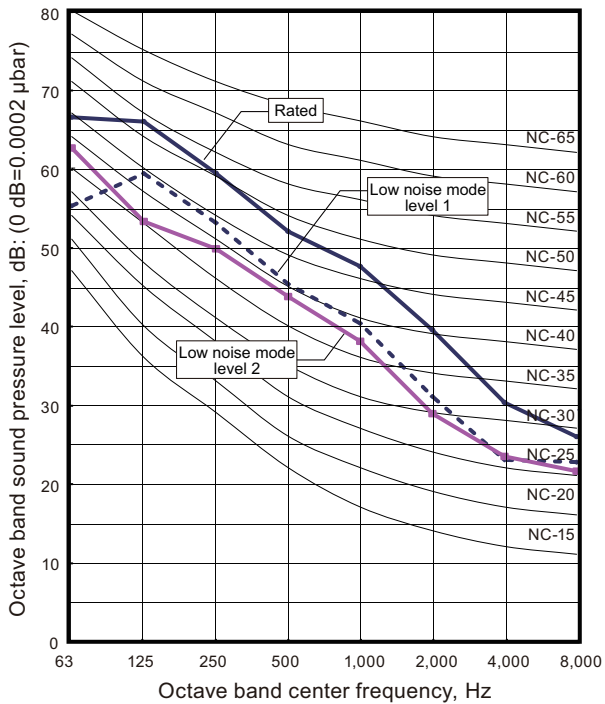

Model: AJ*108LALDH

Cooling