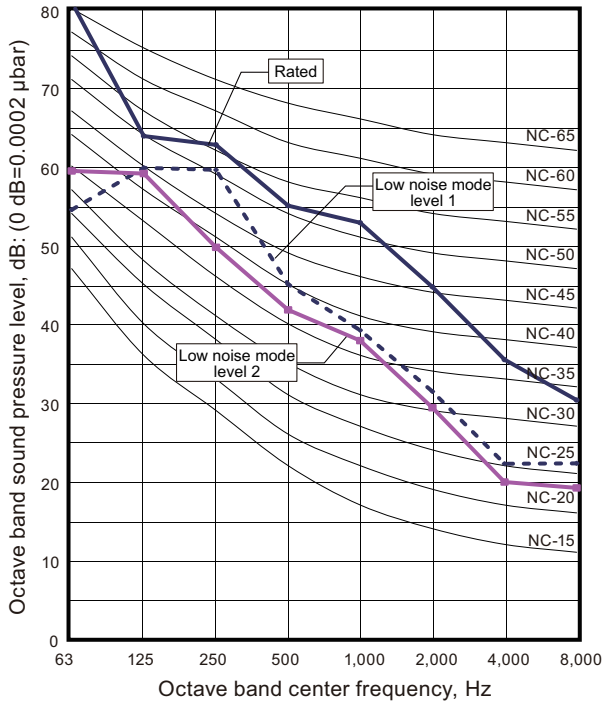

Cooling

Heating

■ Model: AJ*144LALDH

● Cooling

● Heating

OUTDOOR
UNITS

OUTDOOR
UNITS

8-2. Sound level check point