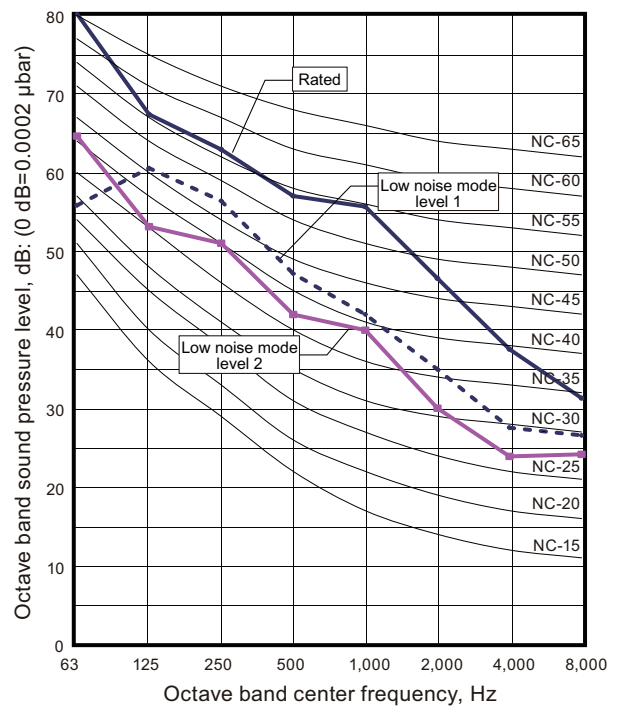

Model: AJ*108LALDH

Cooling

Heating

OUTDOOR
UNITS

OUTDOOR
UNITS

Model: AJ*126LALDH

Cooling

Heating