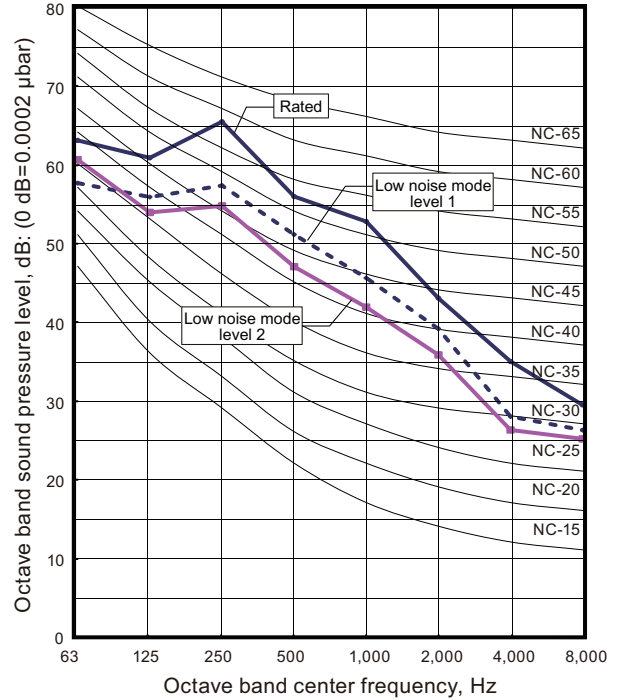

8. Operation noise (sound pressure)

8-1. Noise level curve

Model: AJ*072LALDH

Cooling

Heating

Model: AJ*090LALDH

Cooling

Heating