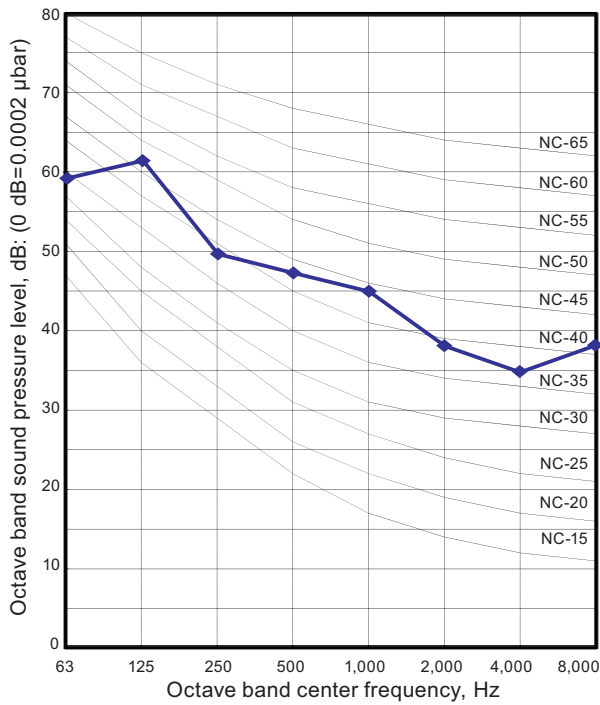

10. Operation noise (sound pressure)

10-1. Noise level curve

Model: AOYG14KBTA2

Cooling

Heating

Model: AOYG18KBTA2

Cooling

Heating