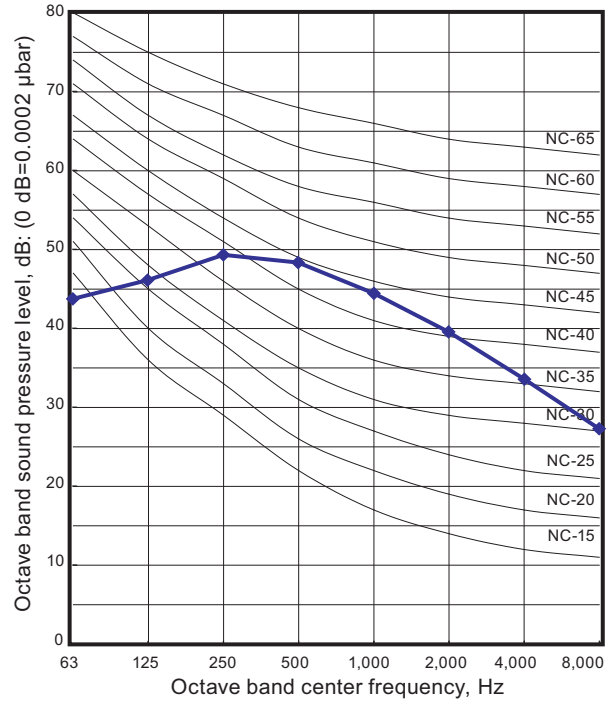

10. Operation noise (sound pressure)

10-1. Noise level curve

Model: AOYG14KBTA2

Cooling

Heating

Model: AOYG18KBTA2

Cooling

Heating