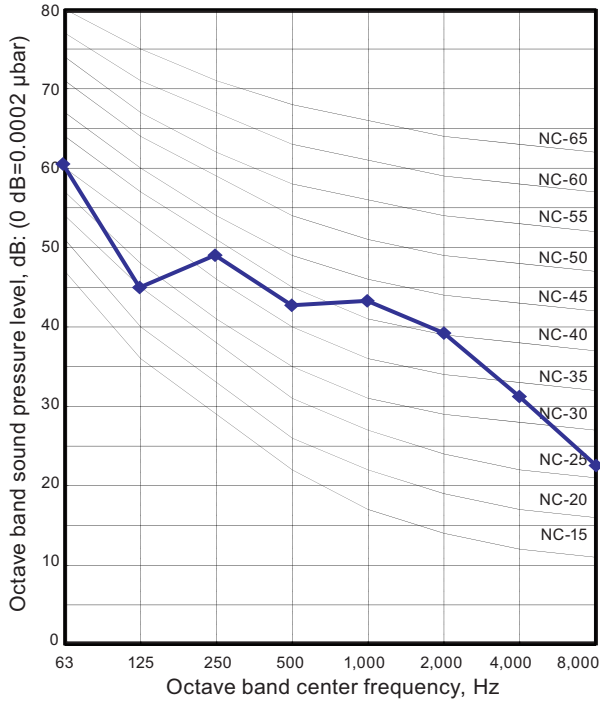

10. Operation noise (sound pressure)

10-1. Noise level curve

Model: AOYG14KBTA2

Cooling

Heating

Model: AOYG18KBTA2

Cooling

Heating