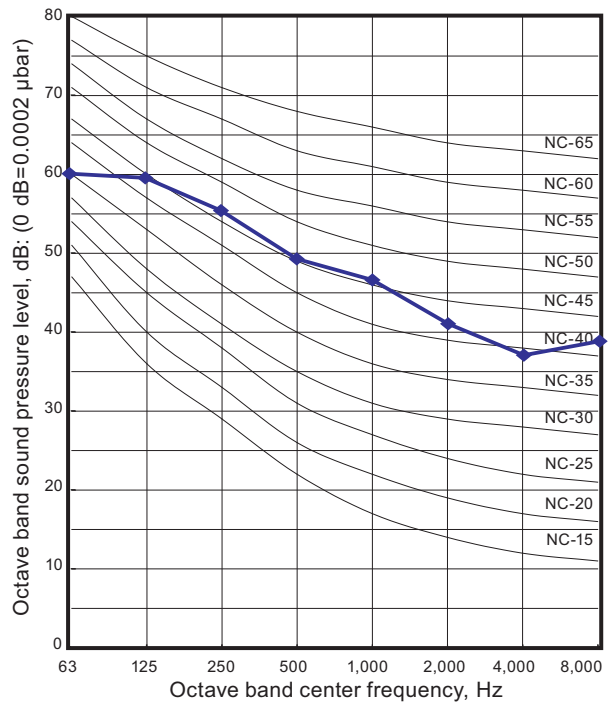

10. Operation noise (sound pressure)

10-1. Noise level curve

Model: AOYG14KBTA2

Cooling

Heating

Model: AOYG18KBTA2

Cooling

Heating