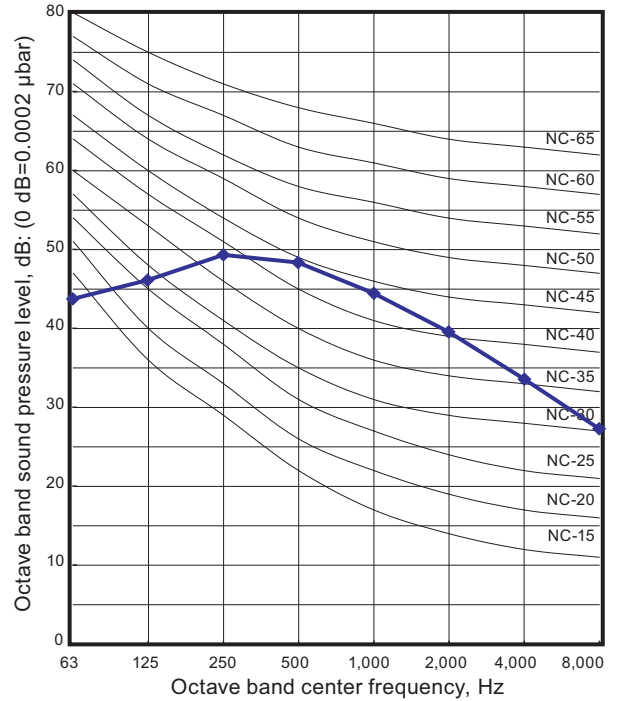

10. Operation noise (sound pressure)

10-1. Noise level curve

Model: AOYG14KBTA2

Cooling

Heating

Model: AOYG18KBTA2

Cooling

Heating