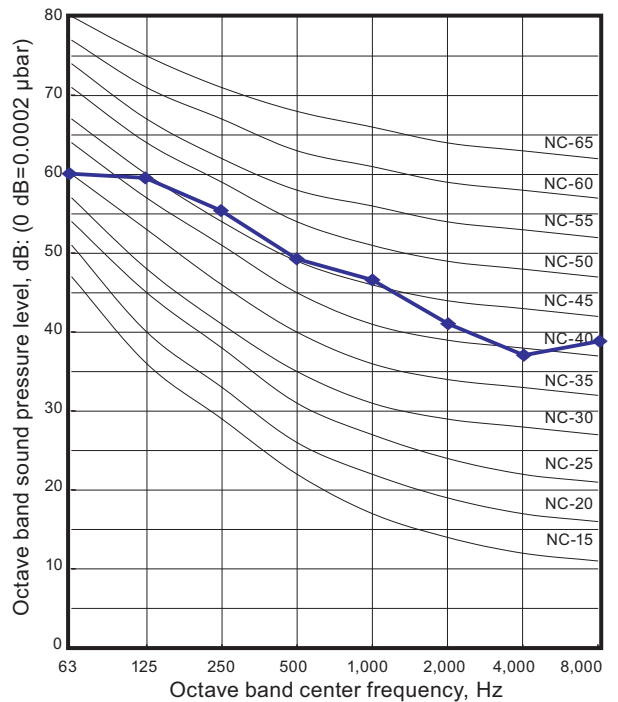

10. Operation noise (sound pressure)

10-1. Noise level curve

Model: AOYG14KBTA2

Cooling

Heating

Model: AOYG18KBTA2

Cooling

Heating