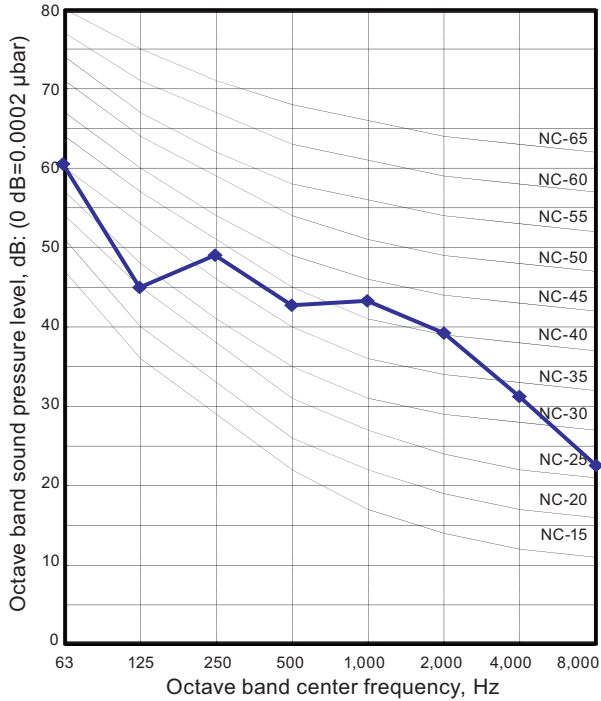

10. Operation noise (sound pressure)

10-1. Noise level curve

Model: AOYG14KBTA2

Cooling

Heating

Model: AOYG18KBTA2

Cooling

Heating