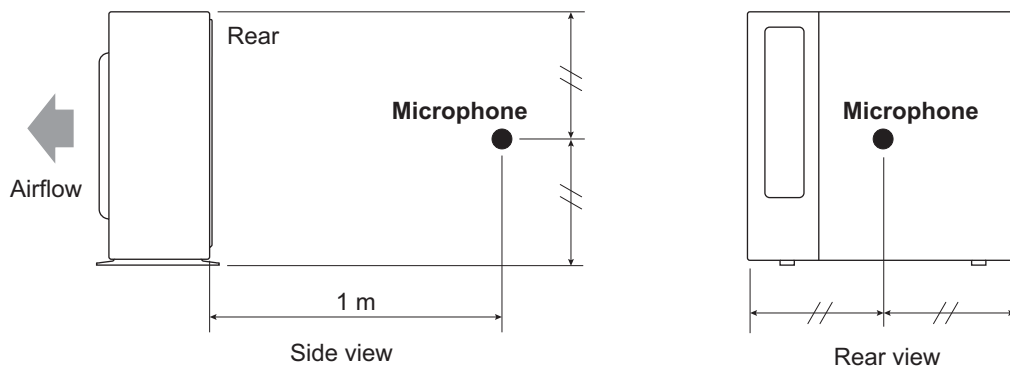

10. Operation noise (sound pressure)

10-1. Noise level curve

Model: AOYG14KBTA2

Cooling

Heating

Model: AOYG18KBTA2

Cooling

Heating

OUTDOOR UNIT
AOYG14-18KBTA2

OUTDOOR UNIT
AOYG14-18KBTA2

10-2. Sound level check point

NOTE: Detailed shape of the actual outdoor unit might be slightly different from the one illustrated above.