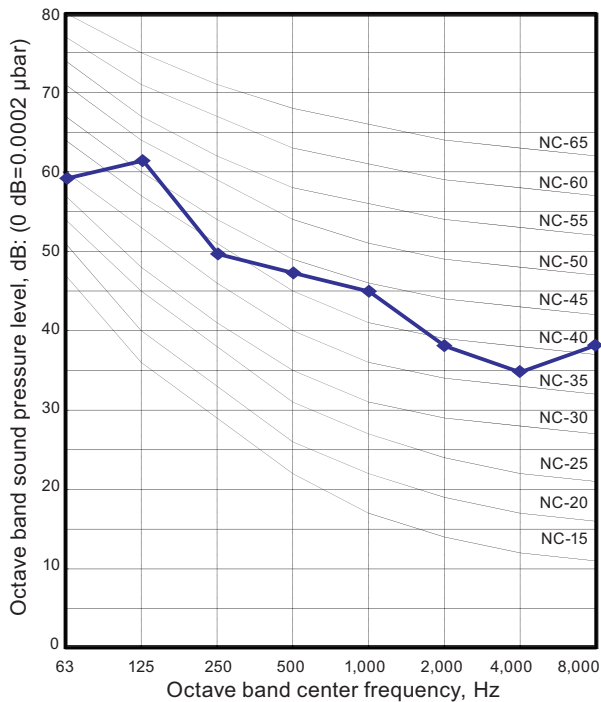

10. Operation noise (sound pressure)

10-1. Noise level curve

Model: AOYG14KBTA2

Cooling

Heating

Model: AOYG18KBTA2

Cooling

Heating

OUTDOOR UNIT
AOYG14-18KBTA2

OUTDOOR UNIT
AOYG14-18KBTA2

10-2. Sound level check point

NOTE: Detailed shape of the actual outdoor unit might be slightly different from the one illustrated above.