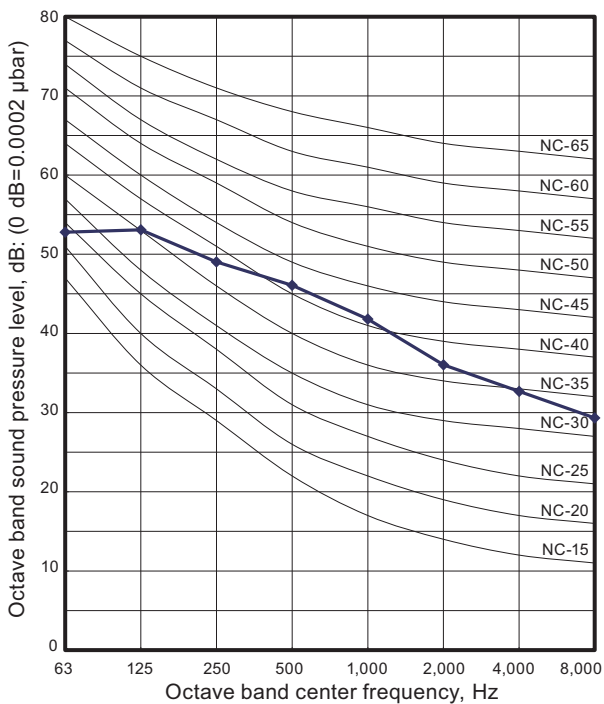

10. Operation noise (sound pressure)

10-1. Noise level curve

Model: AOYG18KBTA3

Cooling

Heating

Model: AOYG24KBTA3

Cooling

Heating