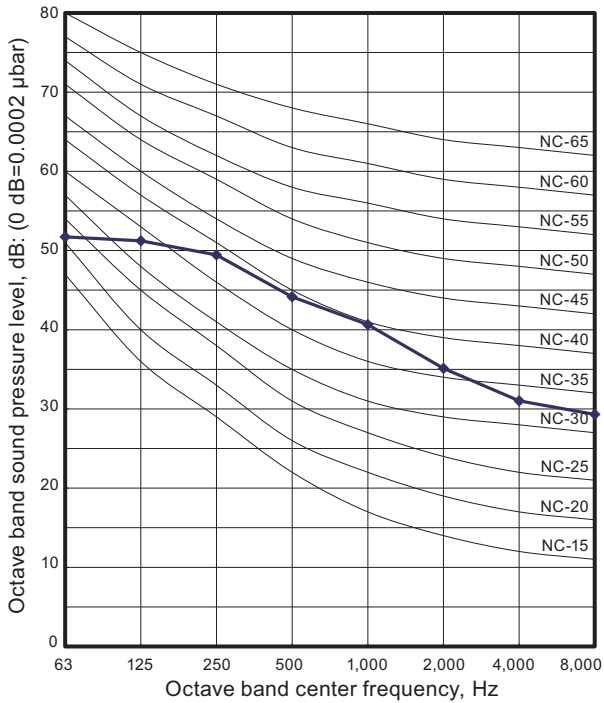

10. Operation noise (sound pressure)

10-1. Noise level curve

Model: AOYG18KBTA3

Cooling

Heating

Model: AOYG24KBTA3

Cooling

Heating