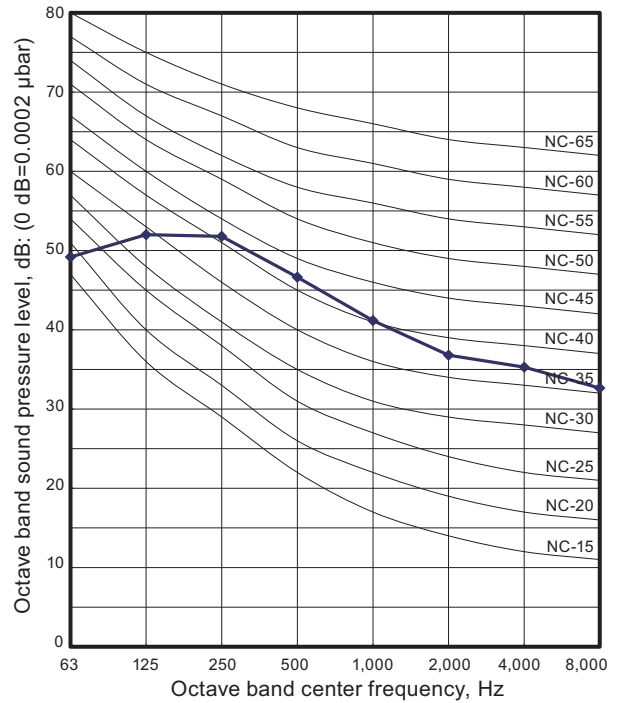

10. Operation noise (sound pressure)

10-1. Noise level curve

Model: AOYG18KBTA3

Cooling

Heating

Model: AOYG24KBTA3

Cooling

Heating