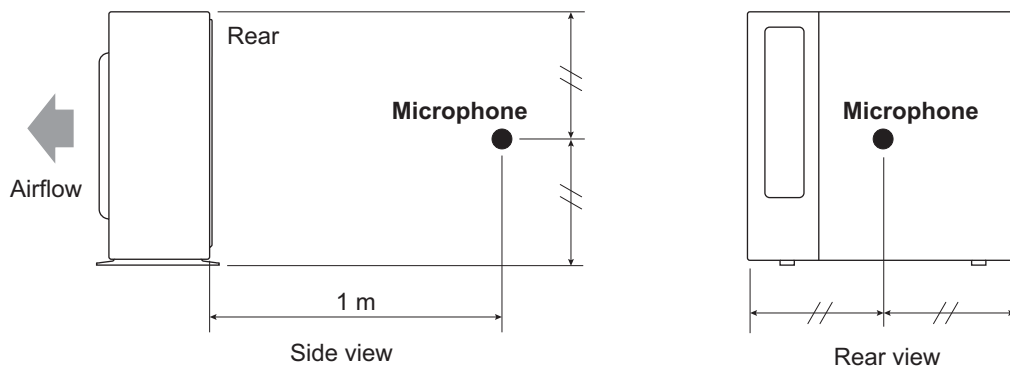

10. Operation noise (sound pressure)

10-1. Noise level curve

Model: AOYG18KBTA3

Cooling

Heating

Model: AOYG24KBTA3

Cooling

Heating

OUTDOOR UNIT
AOYG18-24KBTA3

OUTDOOR UNIT
AOYG18-24KBTA3

10-2. Sound level check point

NOTE: Detailed shape of the actual outdoor unit might be slightly different from the one illustrated above.