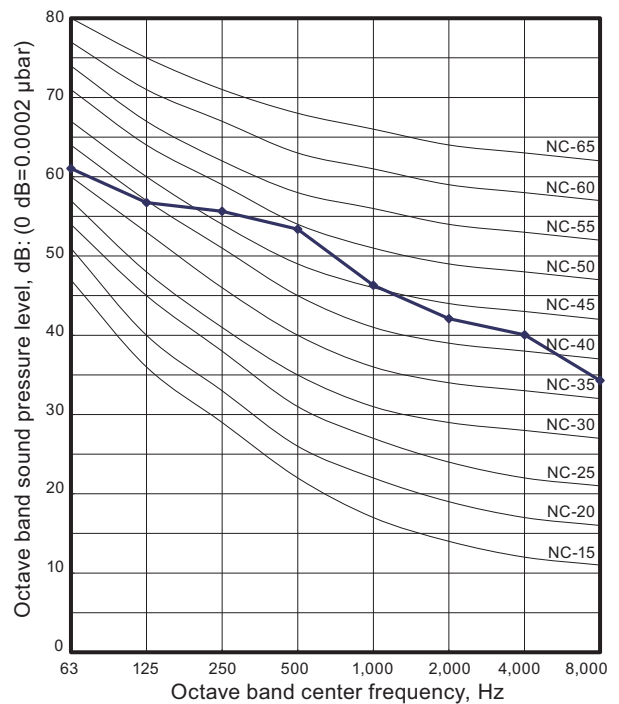

10. Operation noise (sound pressure)

10-1. Noise level curve

Model: AOYG18KBTA3

Cooling

Heating

Model: AOYG24KBTA3

Cooling

Heating