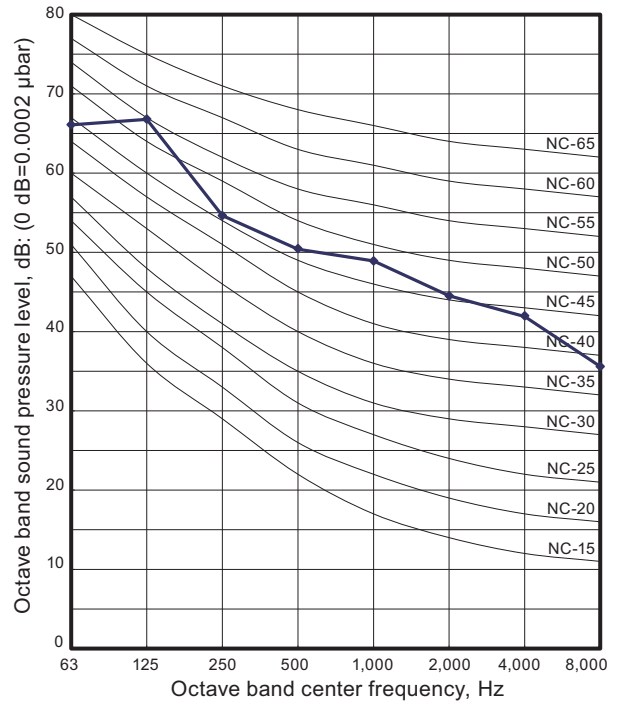

10. Operation noise (sound pressure)

10-1. Noise level curve

Model: AOYG30KBTA4

● Cooling

● Heating

10-2. Sound level check point

NOTE: Detailed shape of the actual outdoor unit might be slightly different from the one illustrated above.