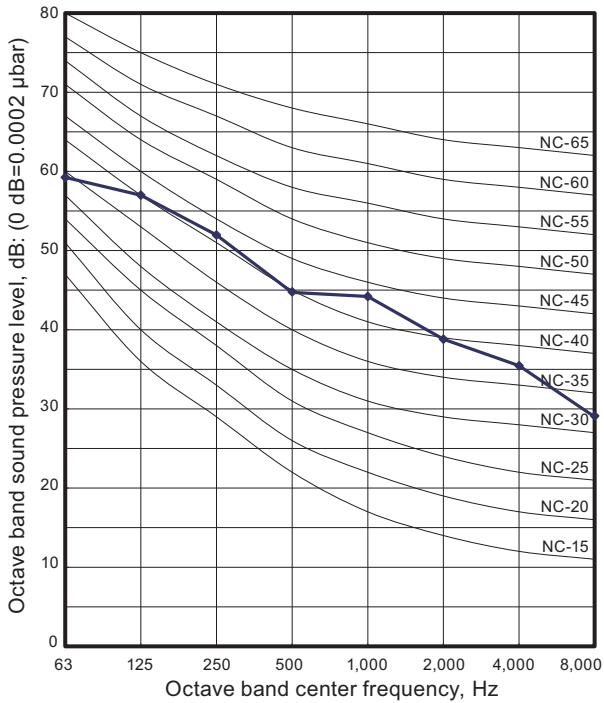

10. Operation noise (sound pressure)

10-1. Noise level curve

Model: AOYG30KBTA4

● Cooling

● Heating

10-2. Sound level check point

NOTE: Detailed shape of the actual outdoor unit might be slightly different from the one illustrated above.