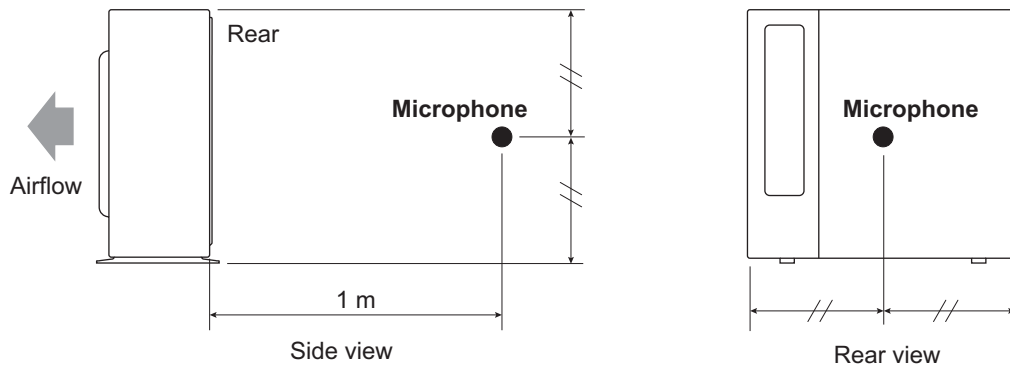

10. Operation noise (sound pressure)

10-1. Noise level curve

Model: AOYG30KBTA4

● Cooling

● Heating

10-2. Sound level check point

NOTE: Detailed shape of the actual outdoor unit might be slightly different from the one illustrated above.