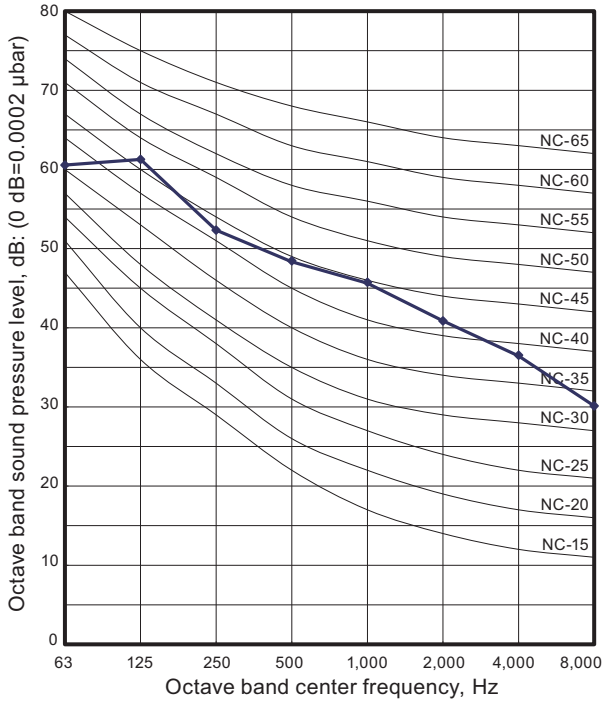

10. Operation noise (sound pressure)

10-1. Noise level curve

Model: AOYG36KBTA5

● Cooling

● Heating

OUTDOOR UNIT
AOYG36KBTA5

OUTDOOR UNIT
AOYG36KBTA5

10-2. Sound level check point