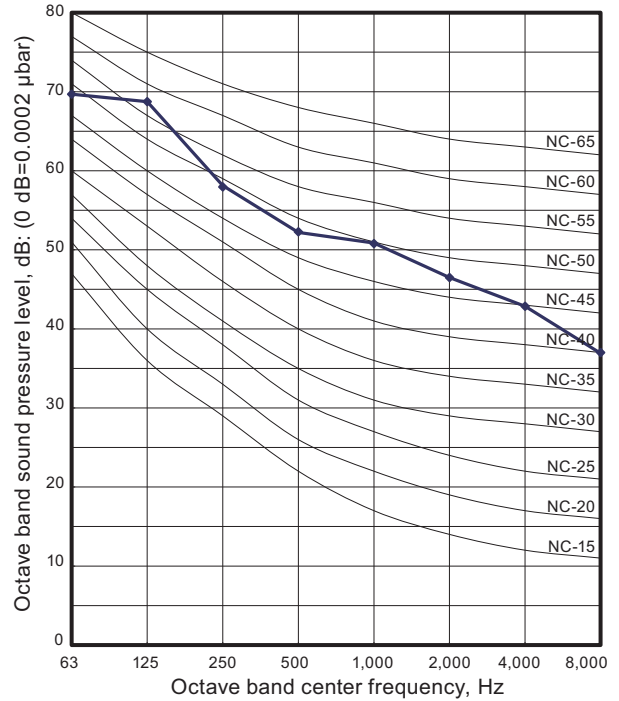

10. Operation noise (sound pressure)

10-1. Noise level curve

Model: AOYG36KBTA5

● Cooling

● Heating

OUTDOOR UNIT
AOYG36KBTA5

OUTDOOR UNIT
AOYG36KBTA5

10-2. Sound level check point