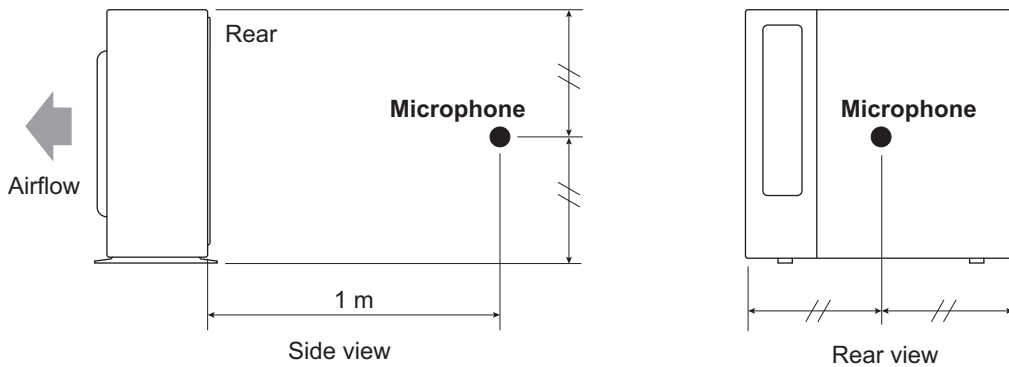

10. Operation noise (sound pressure)

10-1. Noise level curve

Model: AOYG36KBTA5

● Cooling

● Heating

OUTDOOR UNIT
AOYG36KBTA5

OUTDOOR UNIT
AOYG36KBTA5

10-2. Sound level check point

NOTE: Detailed shape of the actual outdoor unit might be slightly different from the one illustrated above.