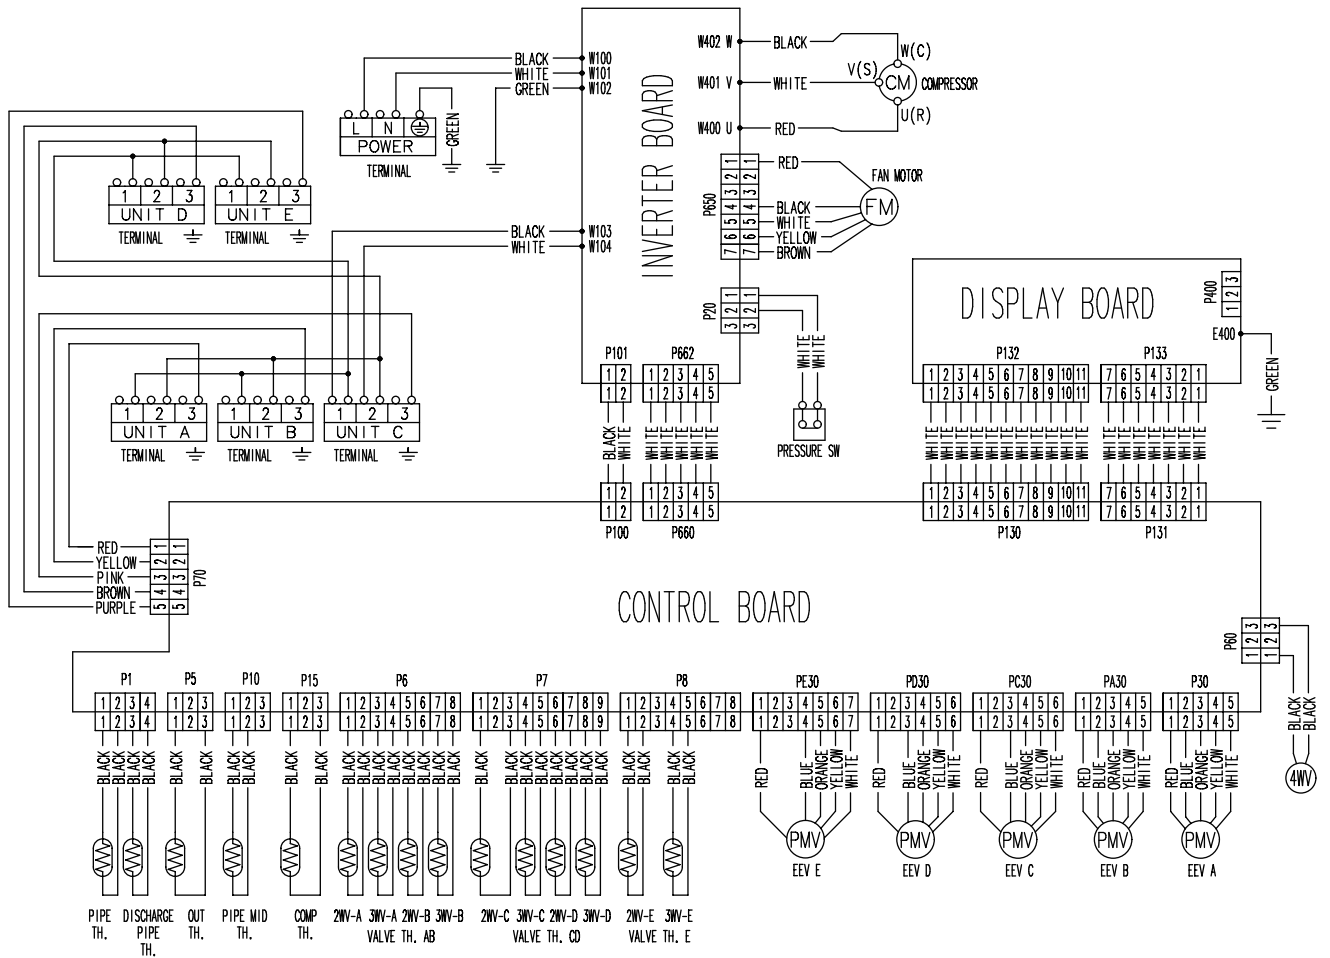

5. Wiring diagram

5-1. Model: AOYG36KBTA5

OUTDOOR UNIT
AOYG36KBTA5

OUTDOOR UNIT
AOYG36KBTA5