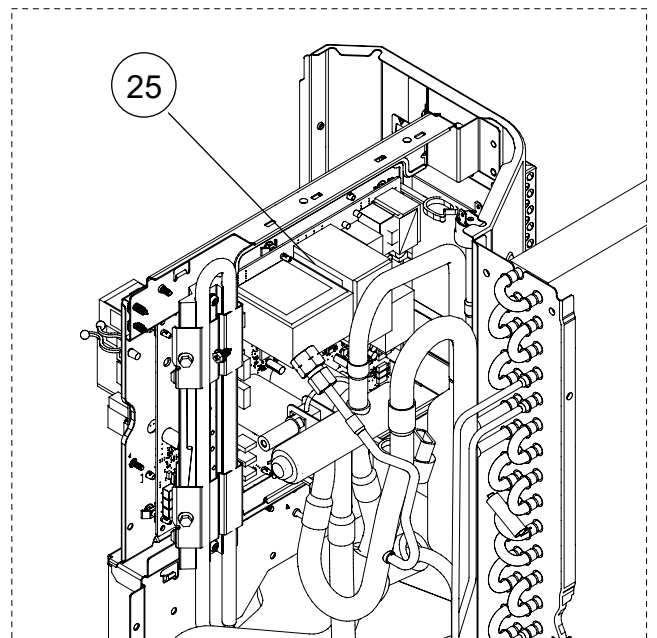

# PARTS

OUTDOOR UNIT  
AOYG30KBTB  
AOYG36KBTB

Ref.	Description	Parts number
1	Drain assy	9303029015
2	Drain cap	313166024302
3	Protective net rear	9383779008
4	Rubber (net)	9375361013
5	Thermo holder	9383607004
6	Top panel sub assy	9383880001
13	Outdoor Thermistor	9900565091

OUTDOOR UNIT  
 AOYG30KBTB  
 AOYG36KBTB

Ref.	Description	Parts number
11	Left panel sub assy	9383882005
12	Front panel assy	9383863004
13	Emblem rear	9351355005
14	Sevice panel sub assy	9383876004
15	Right panel sub assy	9383874000
16	Pipe cover front	9383878008
17	Pipe cover rear	9383879005
18	Propeller fan	9383336003

OUTDOOR UNIT  
 AOYG30KBTB  
 AOYG36KBTB

Ref.	Description	Parts number
21	Motor bracket assy	9383862007
22	Motor, DC Brushless	9603732011
23	Terminal 7P	9900203061
24	Main PCB (Service) (30)	9711431004
24	Main PCB (Service) (36)	9711431011
25	Inverter PCB	9711233004
--	Heat ex. thermistor	9900984038
--	Thermistor assy	9900727154
--	Compressor thermistor	9900985035

OUTDOOR UNIT  
 AOYG30KBTB  
 AOYG36KBTB

Ref.	Description	Parts number
31	Condenser sub assy	9374420612
32	S-ABS (top)	9380516064
33	S-ABS (body)	9379647168

OUTDOOR UNIT  
 AOYG30KBTB  
 AOYG36KBTB

Ref.	Description	Parts number
41	Compressor assy	9383821004
42	Accumulator assy	9375250140
43	Solenoid	9970194016
44	4-way valve assy (30)	9374425648
44	4-way valve assy (36)	9374425631
45	pressure switch	9900186029
46	Sensor (36)	9970158018
47	Expansion valve coil	9970209000
48	Expansion valve assy	9370947328
49	3-way valve assy	9377958037
50	3-way valve assy	9379079013