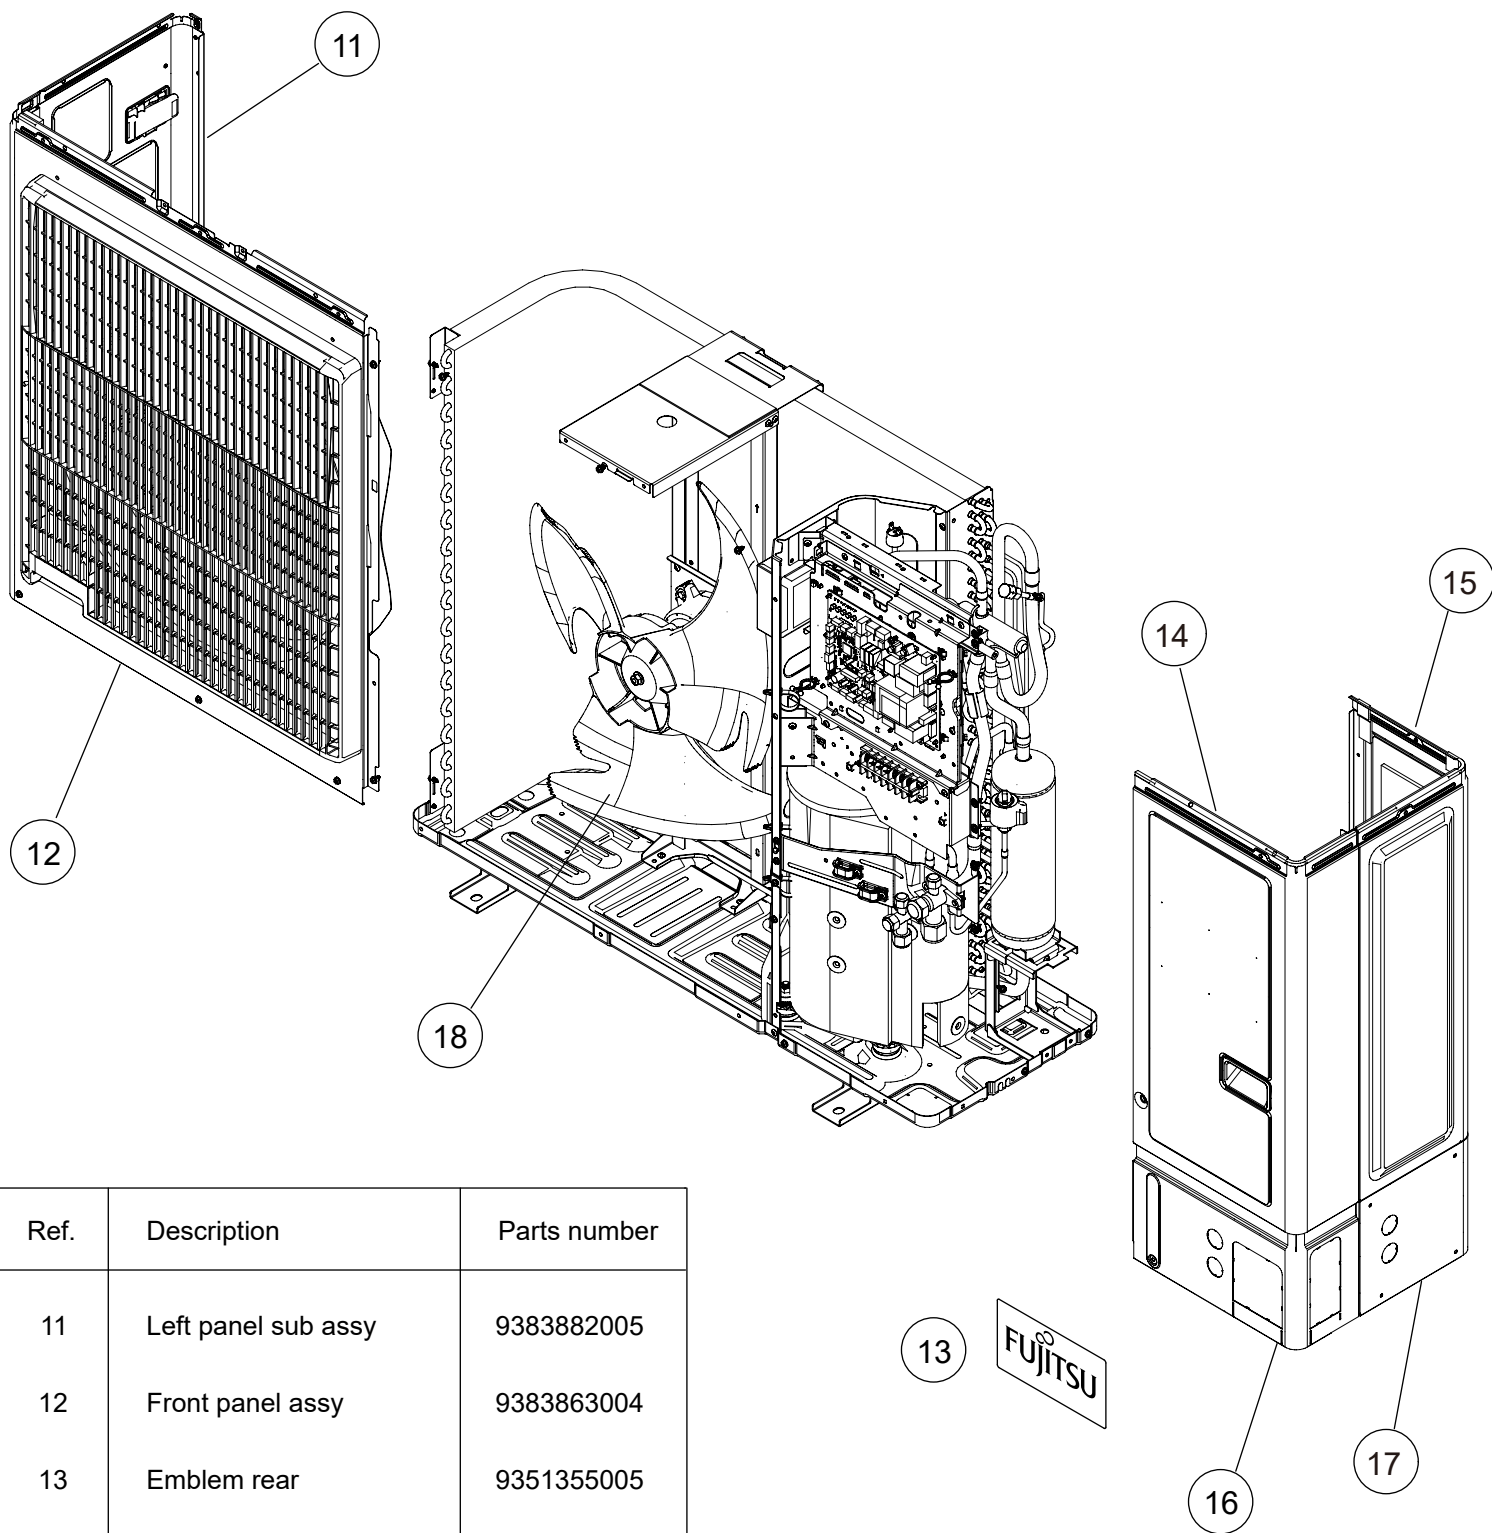

# PARTS

OUTDOOR UNIT  
AOYG30KBTB  
AOYG36KBTB

Ref.	Description	Parts number
1	Drain assy	9303029015
2	Drain cap	313166024302
3	Protective net rear	9383779008
4	Rubber (net)	9375361013
5	Thermo holder	9383607004
6	Top panel sub assy	9383880001
13	Outdoor Thermistor	9900565091

OUTDOOR UNIT  
 AOYG30KBTB  
 AOYG36KBTB

Ref.	Description	Parts number
11	Left panel sub assy	9383882005
12	Front panel assy	9383863004
13	Emblem rear	9351355005
14	Sevice panel sub assy	9383876004
15	Right panel sub assy	9383874000
16	Pipe cover front	9383878008
17	Pipe cover rear	9383879005
18	Propeller fan	9383336003

OUTDOOR UNIT  
 AOYG30KBTB  
 AOYG36KBTB

Ref.	Description	Parts number
21	Motor bracket assy	9383862007
22	Motor, DC Brushless	9603732011
23	Terminal 7P	9900203061
24	Main PCB (Service) (30)	9711431004
24	Main PCB (Service) (36)	9711431011
25	Inverter PCB	9711233004
--	Heat ex. thermistor	9900984038
--	Thermistor assy	9900727154
--	Compressor thermistor	9900985035