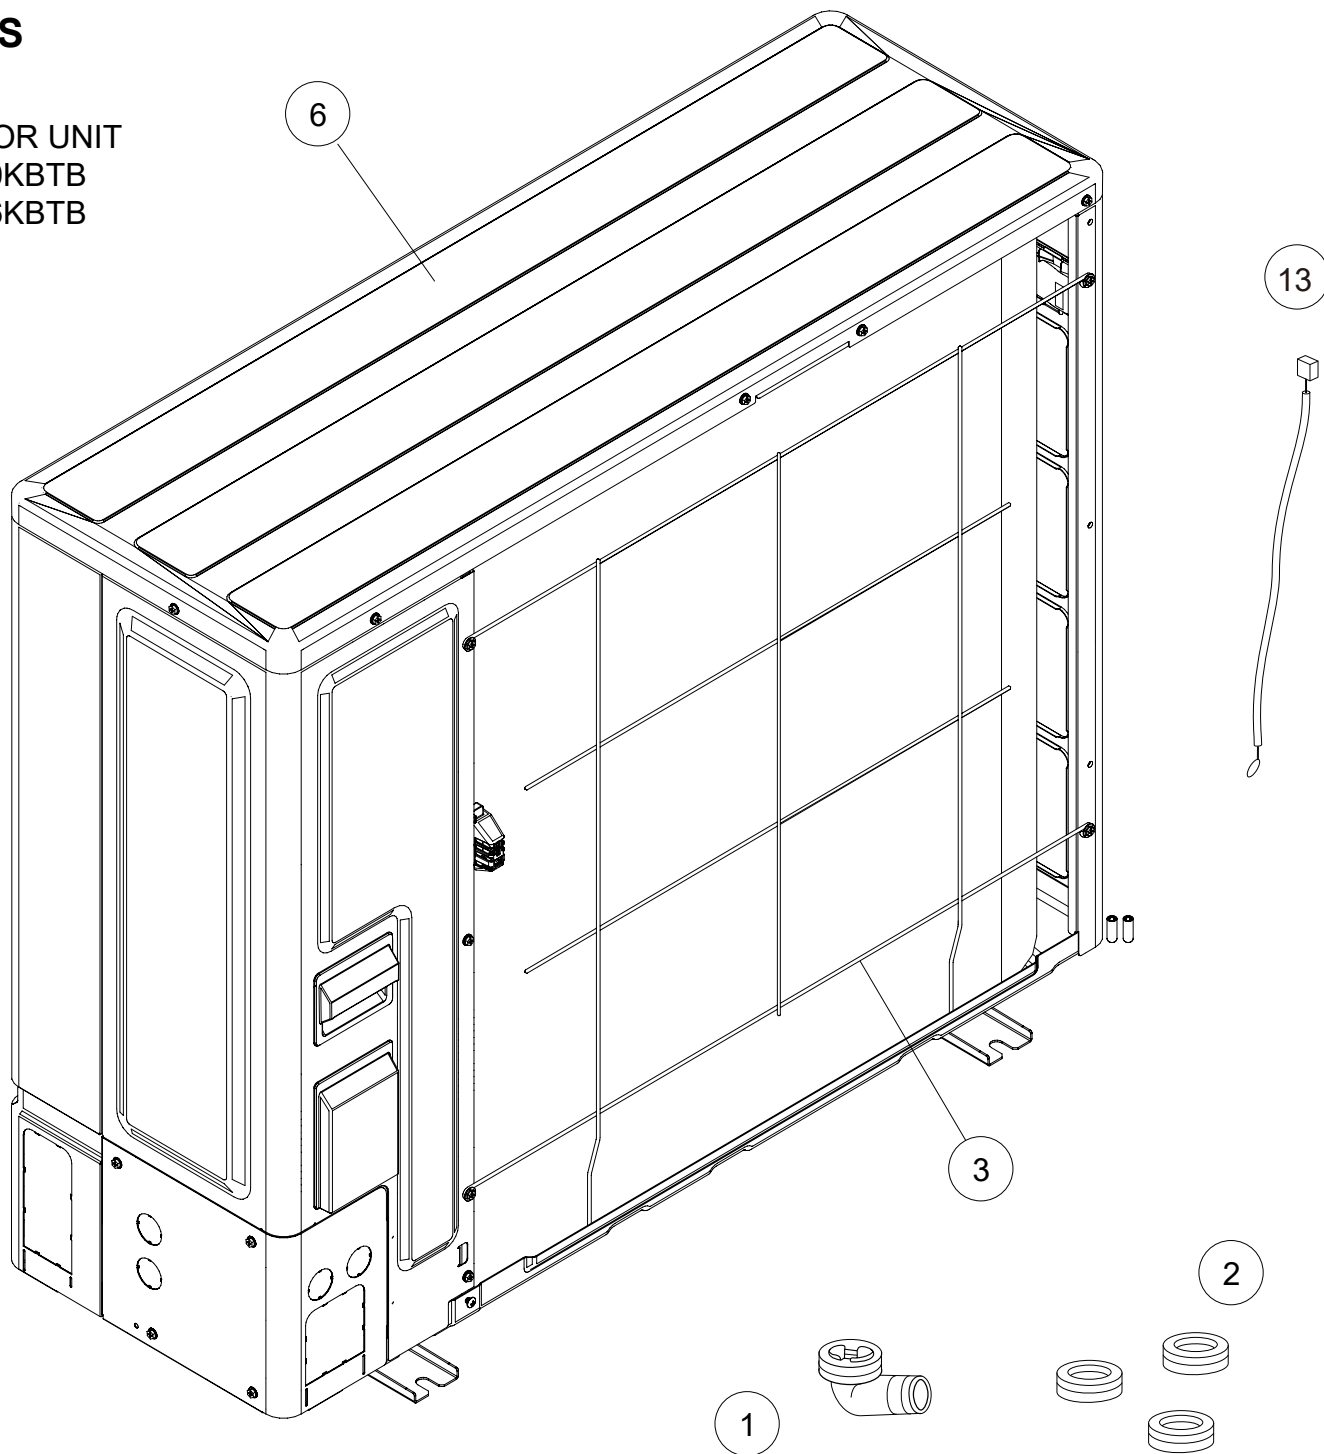

# PARTS

OUTDOOR UNIT  
AOYG30KBTB  
AOYG36KBTB

Ref.	Description	Parts number
1	Drain assy	9303029015
2	Drain cap	313166024302
3	Protective net rear	9383779008
4	Rubber (net)	9375361013
5	Thermo holder	9383607004
6	Top panel sub assy	9383880001
13	Outdoor Thermistor	9900565091

OUTDOOR UNIT  
 AOYG30KBTB  
 AOYG36KBTB

Ref.	Description	Parts number
11	Left panel sub assy	9383882005
12	Front panel assy	9383863004
13	Emblem rear	9351355005
14	Sevice panel sub assy	9383876004
15	Right panel sub assy	9383874000
16	Pipe cover front	9383878008
17	Pipe cover rear	9383879005
18	Propeller fan	9383336003