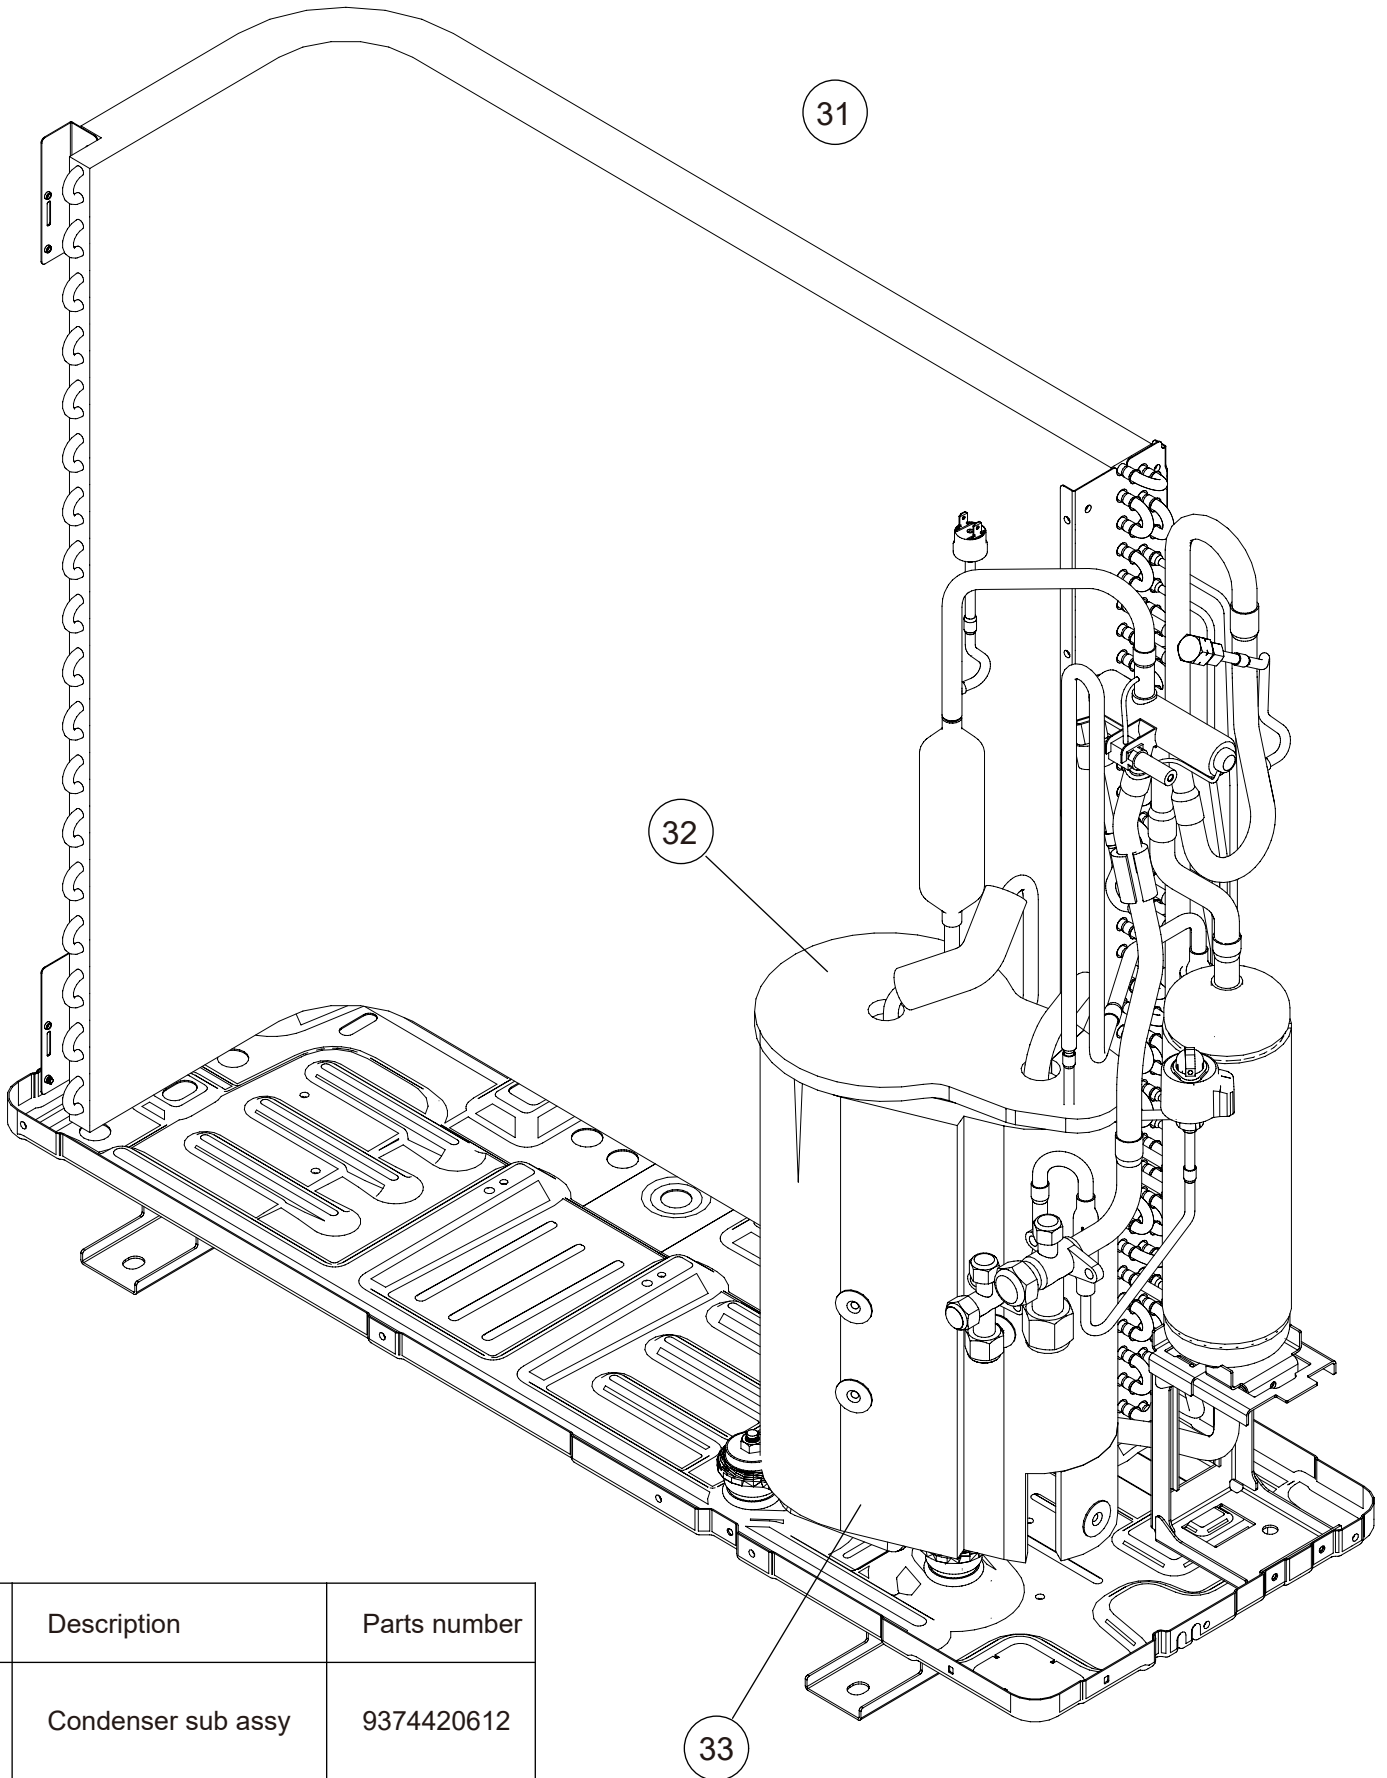

# PARTS

OUTDOOR UNIT  
AOYG30KBTB  
AOYG36KBTB

Ref.	Description	Parts number
1	Drain assy	9303029015
2	Drain cap	313166024302
3	Protective net rear	9383779008
4	Rubber (net)	9375361013
5	Thermo holder	9383607004
6	Top panel sub assy	9383880001
13	Outdoor Thermistor	9900565091

OUTDOOR UNIT  
 AOYG30KBTB  
 AOYG36KBTB

Ref.	Description	Parts number
11	Left panel sub assy	9383882005
12	Front panel assy	9383863004
13	Emblem rear	9351355005
14	Sevice panel sub assy	9383876004
15	Right panel sub assy	9383874000
16	Pipe cover front	9383878008
17	Pipe cover rear	9383879005
18	Propeller fan	9383336003

OUTDOOR UNIT  
 AOYG30KBTB  
 AOYG36KBTB

Ref.	Description	Parts number
21	Motor bracket assy	9383862007
22	Motor, DC Brushless	9603732011
23	Terminal 7P	9900203061
24	Main PCB (Service) (30)	9711431004
24	Main PCB (Service) (36)	9711431011
25	Inverter PCB	9711233004
--	Heat ex. thermistor	9900984038
--	Thermistor assy	9900727154
--	Compressor thermistor	9900985035

OUTDOOR UNIT  
 AOYG30KBTB  
 AOYG36KBTB

Ref.	Description	Parts number
31	Condenser sub assy	9374420612
32	S-ABS (top)	9380516064
33	S-ABS (body)	9379647168

OUTDOOR UNIT  
 AOYG30KBTB  
 AOYG36KBTB

Ref.	Description	Parts number
41	Compressor assy	9383821004
42	Accumulator assy	9375250140
43	Solenoid	9970194016
44	4-way valve assy (30)	9374425648
44	4-way valve assy (36)	9374425631
45	pressure switch	9900186029
46	Sensor (36)	9970158018
47	Expansion valve coil	9970209000
48	Expansion valve assy	9370947328
49	3-way valve assy	9377958037
50	3-way valve assy	9379079013