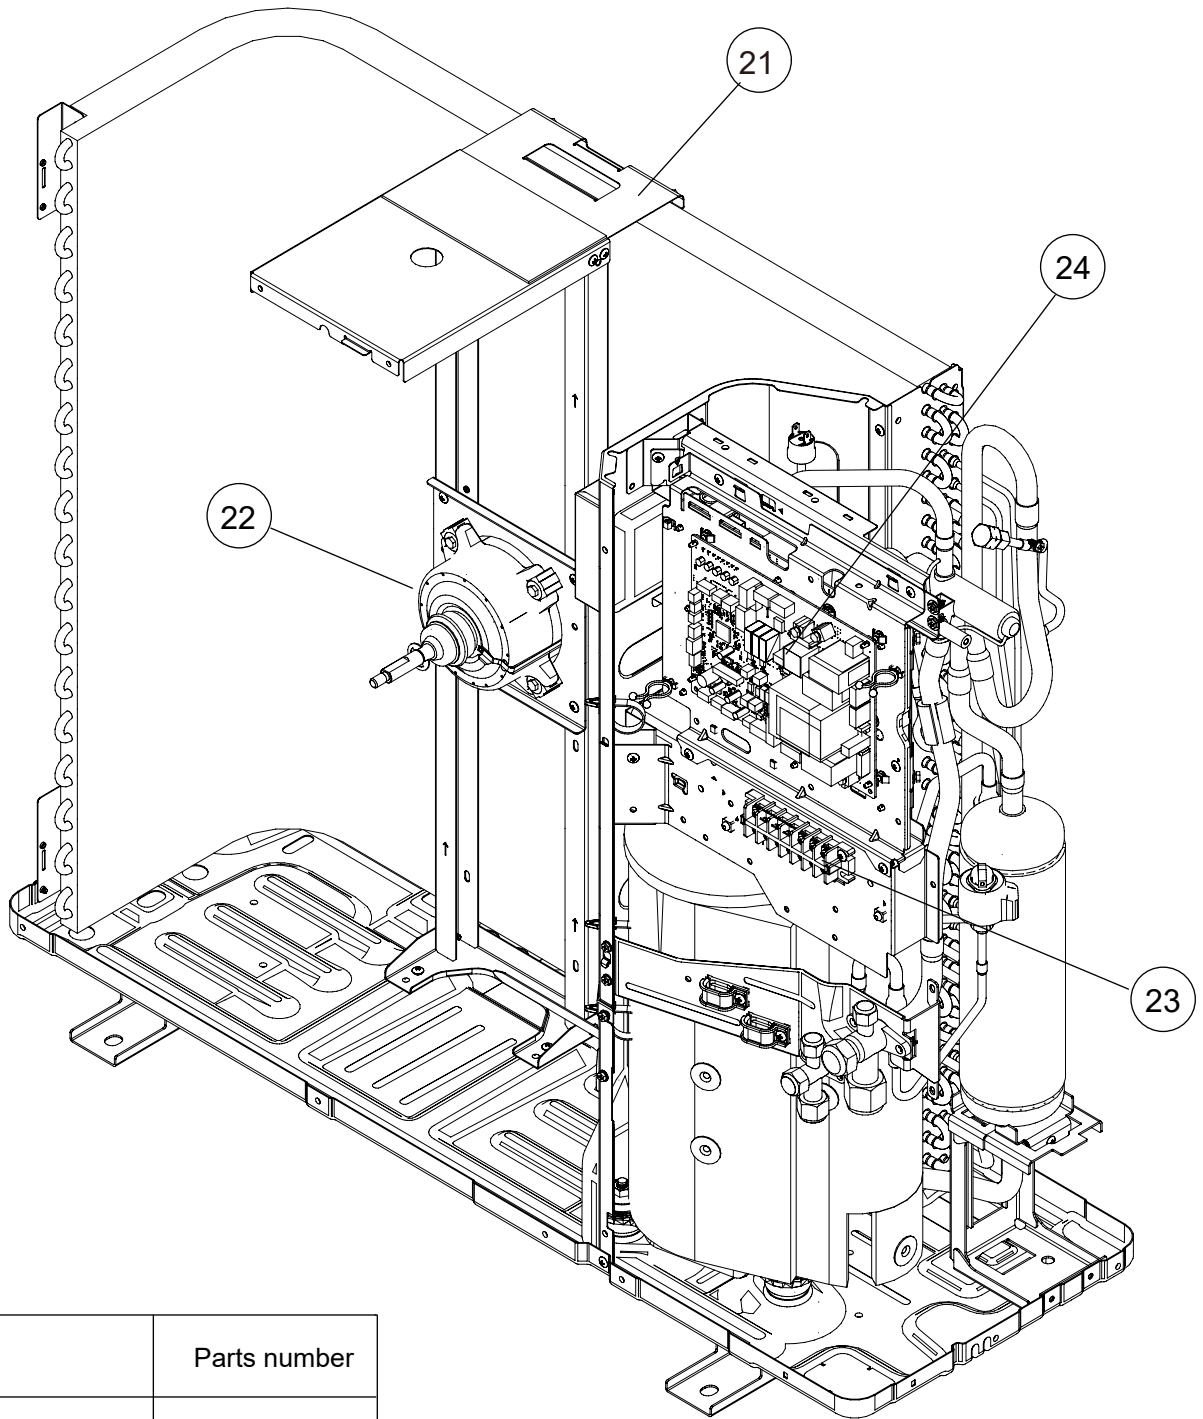

# PARTS

OUTDOOR UNIT  
AOYG30KBTB  
AOYG36KBTB

Ref.	Description	Parts number
1	Drain assy	9303029015
2	Drain cap	313166024302
3	Protective net rear	9383779008
4	Rubber (net)	9375361013
5	Thermo holder	9383607004
6	Top panel sub assy	9383880001
13	Outdoor Thermistor	9900565091

OUTDOOR UNIT  
 AOYG30KBTB  
 AOYG36KBTB

Ref.	Description	Parts number
11	Left panel sub assy	9383882005
12	Front panel assy	9383863004
13	Emblem rear	9351355005
14	Sevice panel sub assy	9383876004
15	Right panel sub assy	9383874000
16	Pipe cover front	9383878008
17	Pipe cover rear	9383879005
18	Propeller fan	9383336003

OUTDOOR UNIT  
 AOYG30KBTB  
 AOYG36KBTB

Ref.	Description	Parts number
21	Motor bracket assy	9383862007
22	Motor, DC Brushless	9603732011
23	Terminal 7P	9900203061
24	Main PCB (Service) (30)	9711431004
24	Main PCB (Service) (36)	9711431011
25	Inverter PCB	9711233004
--	Heat ex. thermistor	9900984038
--	Thermistor assy	9900727154
--	Compressor thermistor	9900985035

OUTDOOR UNIT  
 AOYG30KBTB  
 AOYG36KBTB

Ref.	Description	Parts number
31	Condenser sub assy	9374420612
32	S-ABS (top)	9380516064
33	S-ABS (body)	9379647168

OUTDOOR UNIT  
 AOYG30KBTB  
 AOYG36KBTB

Ref.	Description	Parts number
41	Compressor assy	9383821004
42	Accumulator assy	9375250140
43	Solenoid	9970194016
44	4-way valve assy (30)	9374425648
44	4-way valve assy (36)	9374425631
45	pressure switch	9900186029
46	Sensor (36)	9970158018
47	Expansion valve coil	9970209000
48	Expansion valve assy	9370947328
49	3-way valve assy	9377958037
50	3-way valve assy	9379079013