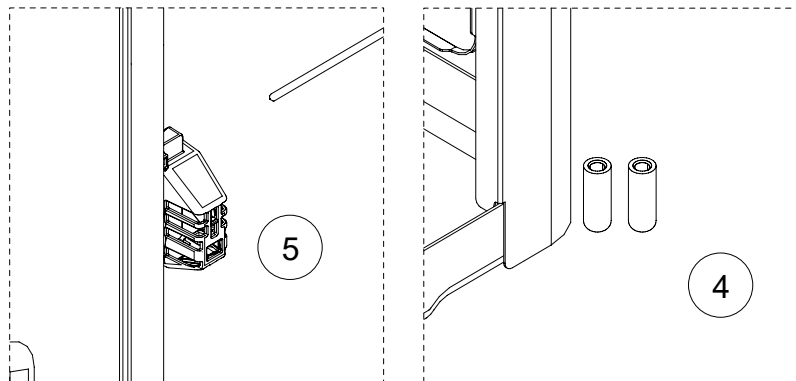

# PARTS

OUTDOOR UNIT  
AOYG30KBTB  
AOYG36KBTB

Ref.	Description	Parts number
1	Drain assy	9303029015
2	Drain cap	313166024302
3	Protective net rear	9383779008
4	Rubber (net)	9375361013
5	Thermo holder	9383607004
6	Top panel sub assy	9383880001
13	Outdoor Thermistor	9900565091

OUTDOOR UNIT  
 AOYG30KBTB  
 AOYG36KBTB

Ref.	Description	Parts number
11	Left panel sub assy	9383882005
12	Front panel assy	9383863004
13	Emblem rear	9351355005
14	Sevice panel sub assy	9383876004
15	Right panel sub assy	9383874000
16	Pipe cover front	9383878008
17	Pipe cover rear	9383879005
18	Propeller fan	9383336003