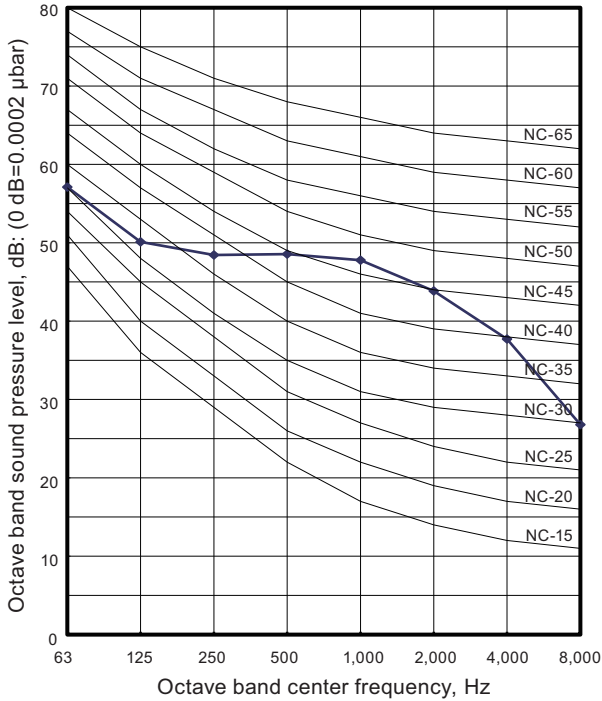

9. Operation noise (sound pressure)

9-1. Noise level curve

Model: AOYG30KMTA

Cooling

Heating

Model: AOYG36KMTA

Cooling

Heating