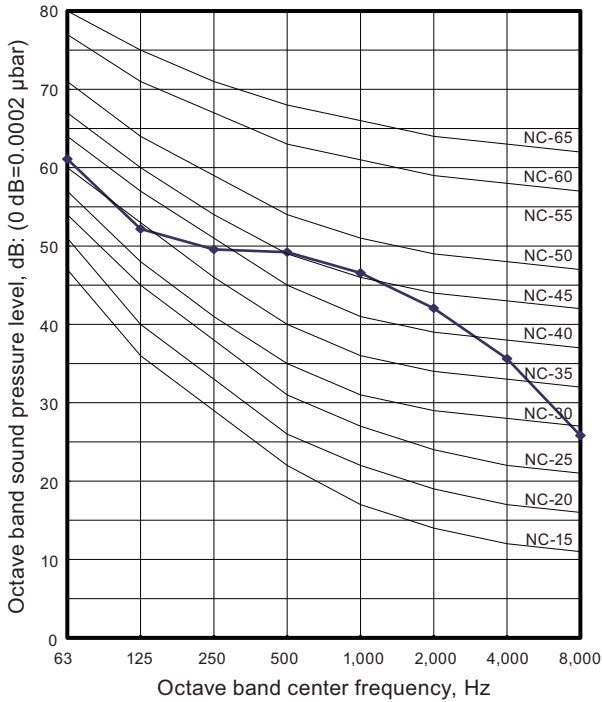

9. Operation noise (sound pressure)

9-1. Noise level curve

Model: AOYG30KMTA

Cooling

Heating

Model: AOYG36KMTA

Cooling

Heating