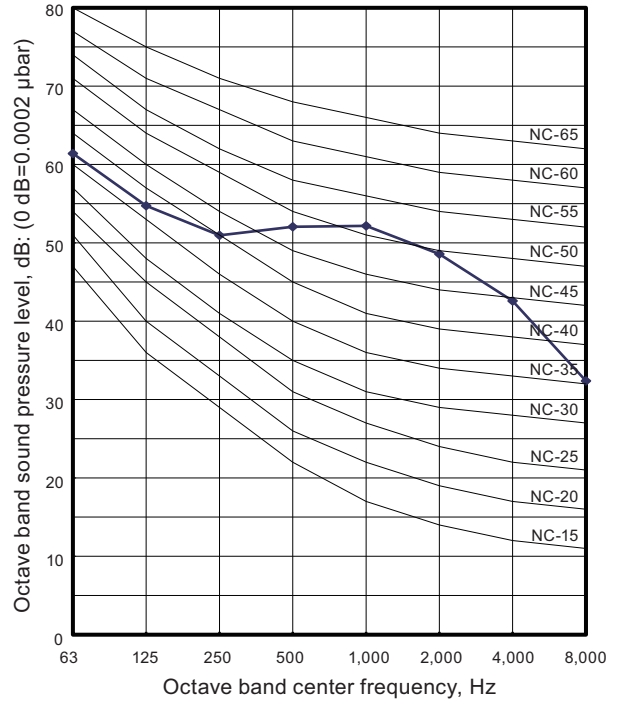

9. Operation noise (sound pressure)

9-1. Noise level curve

Model: AOYG30KMTA

Cooling

Heating

Model: AOYG36KMTA

Cooling

Heating