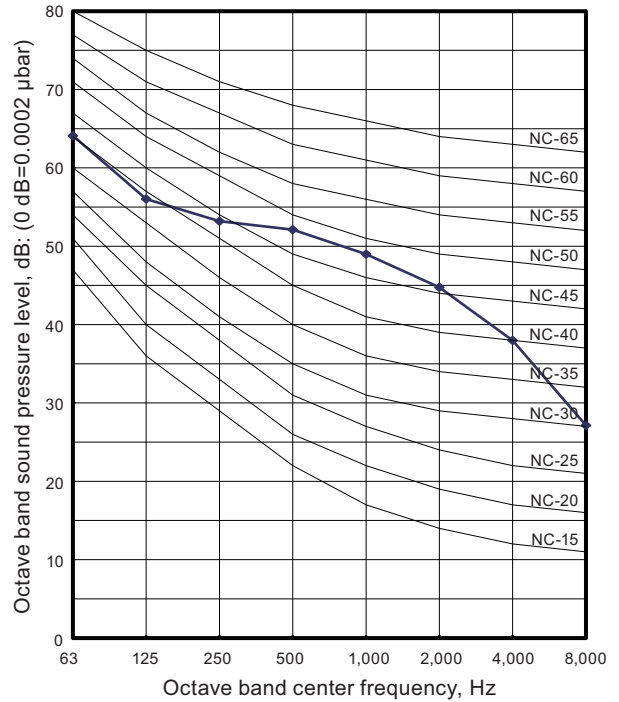

9. Operation noise (sound pressure)

9-1. Noise level curve

Model: AOYG30KMTA

Cooling

Heating

Model: AOYG36KMTA

Cooling

Heating