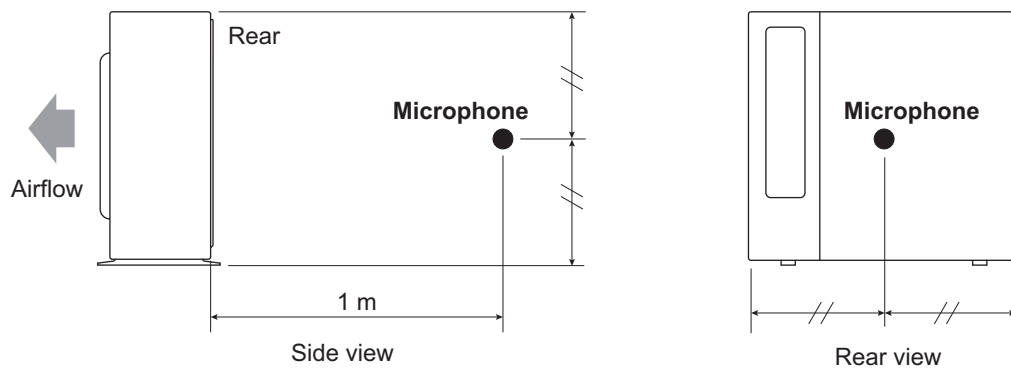

9. Operation noise (sound pressure)

9-1. Noise level curve

Model: AOYG30KMTA

Cooling

Heating

Model: AOYG36KMTA

Cooling

Heating

OUTDOOR UNIT
AOYG30-36KMTA

OUTDOOR UNIT
AOYG30-36KMTA

9-2. Sound level check point

NOTE: Detailed shape of the actual outdoor unit might be slightly different from the one illustrated above.