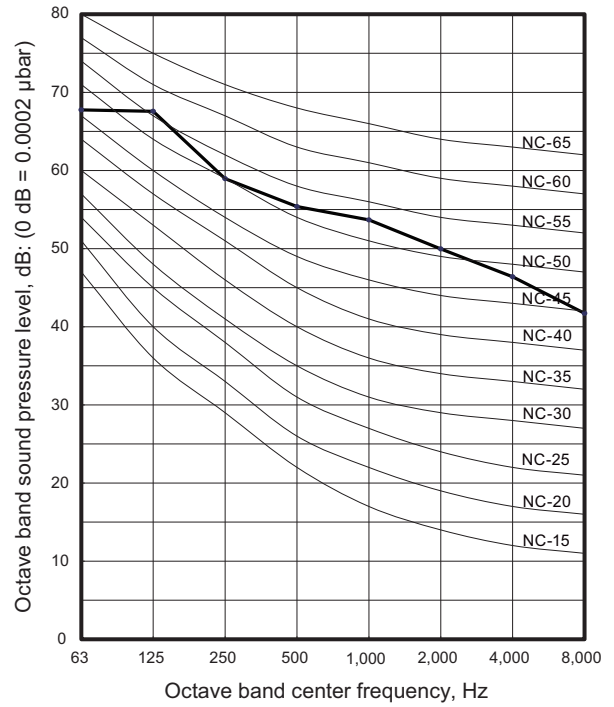

● Heating

OUTDOOR UNIT
AOYG36-54KRTA

OUTDOOR UNIT
AOYG36-54KRTA