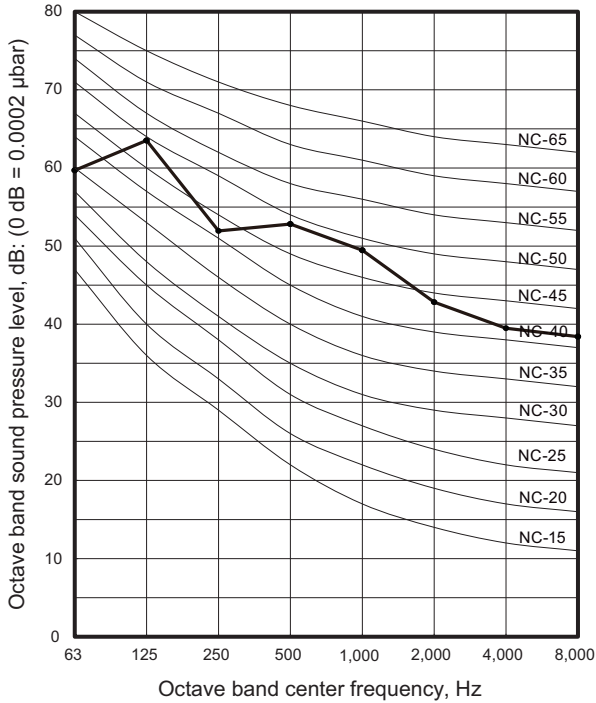

9. Operation noise (sound pressure)

9-1. Noise level curve

Model: AOYG36KRTA

Cooling

Heating

Model: AOYG45KRTA

Cooling

Heating