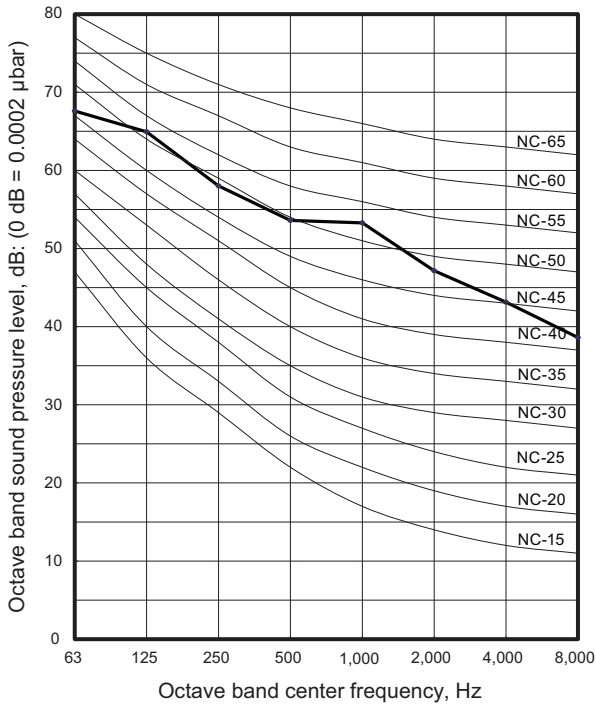

Model: AOYG54KRTA

● Cooling