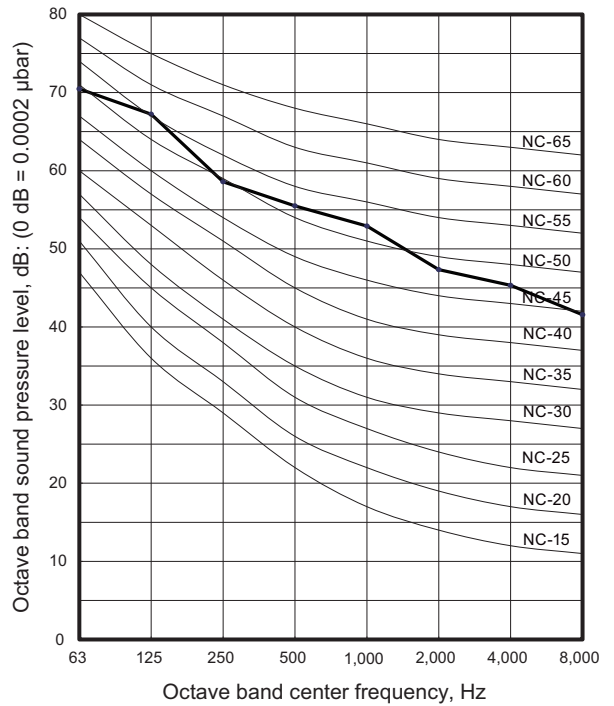

9. Operation noise (sound pressure)

9-1. Noise level curve

Model: AOYG36KRTA

Cooling

Heating

Model: AOYG45KRTA

Cooling

Heating