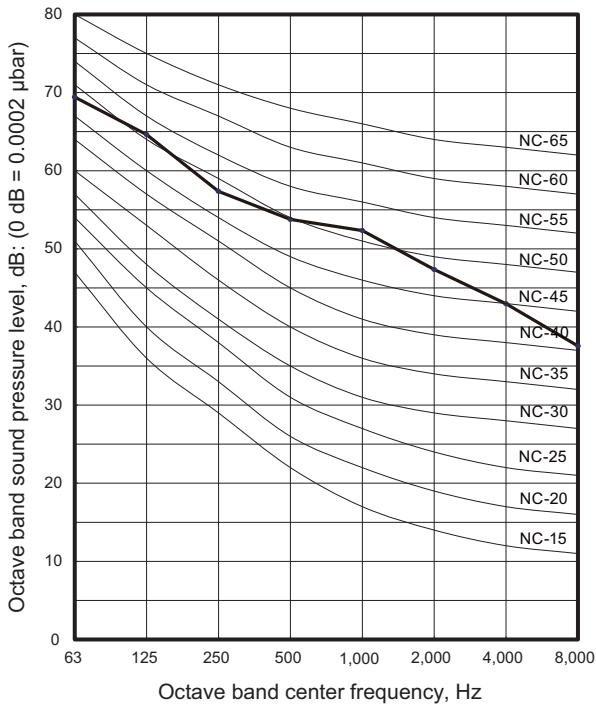

9. Operation noise (sound pressure)

9-1. Noise level curve

Model: AOYG36KRTA

Cooling

Heating

Model: AOYG45KRTA

Cooling

Heating