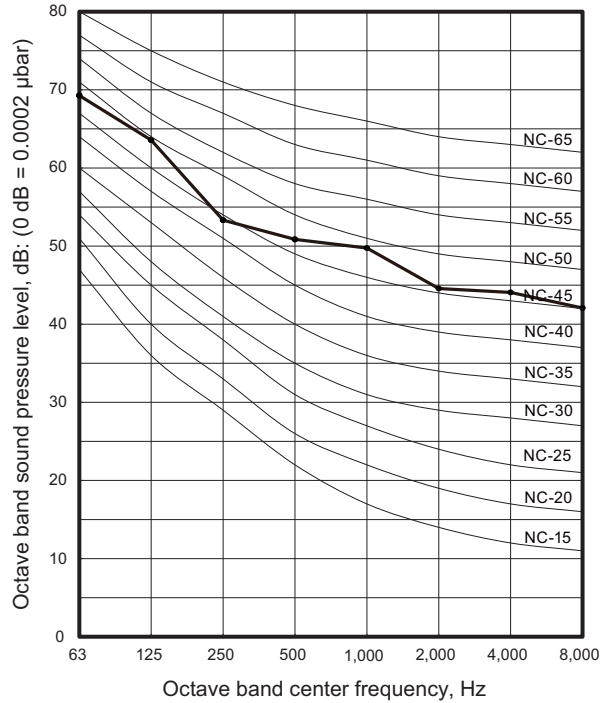

9. Operation noise (sound pressure)

9-1. Noise level curve

Model: AOYG36KRTA

Cooling

Heating

Model: AOYG45KRTA

Cooling

Heating