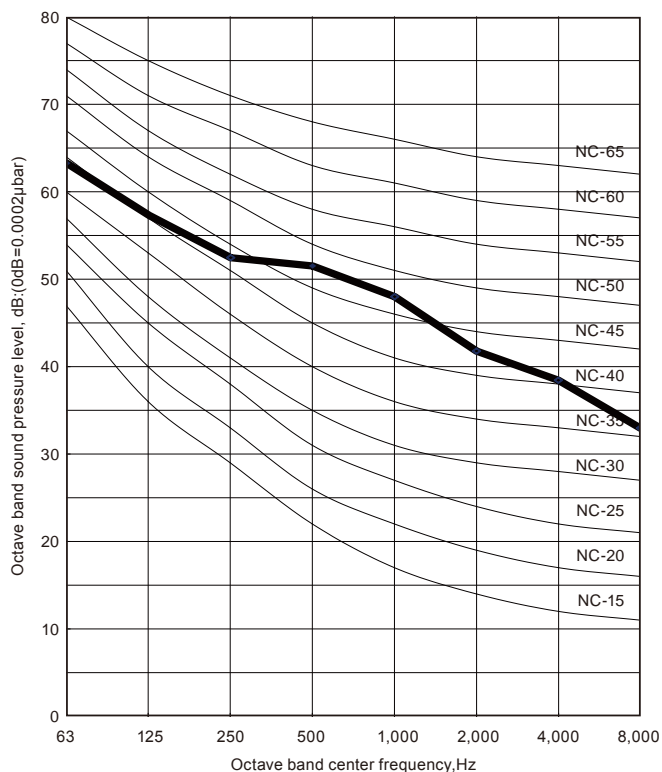

7. OPERATION NOISE

7-1. NOISE LEVEL CURVE

■ MODEL: AO*G36LA

● Cooling

● Heating

OUTDOOR UNIT

OUTDOOR UNIT

■ MODEL: AO*G45LA