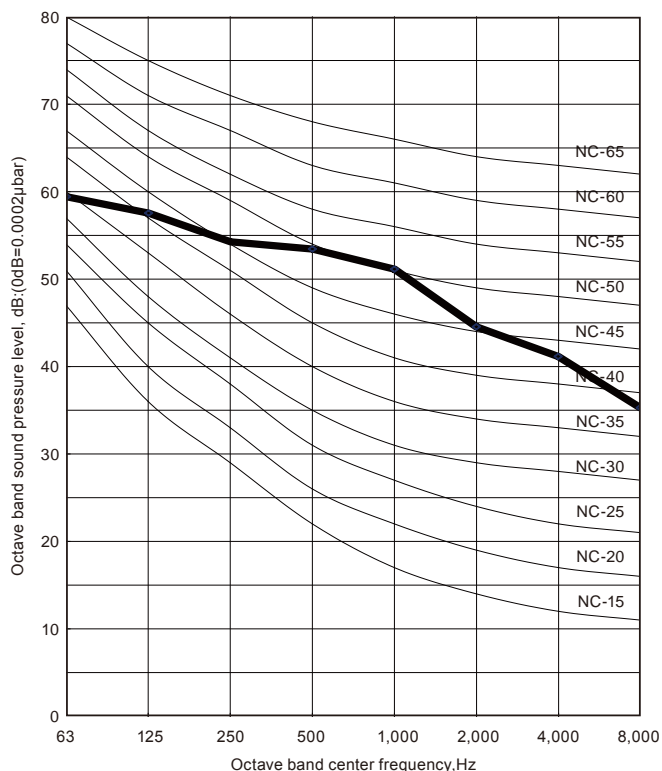

OUTDOOR UNIT

OUTDOOR UNIT

■ MODEL: AO*G45LA

● Cooling