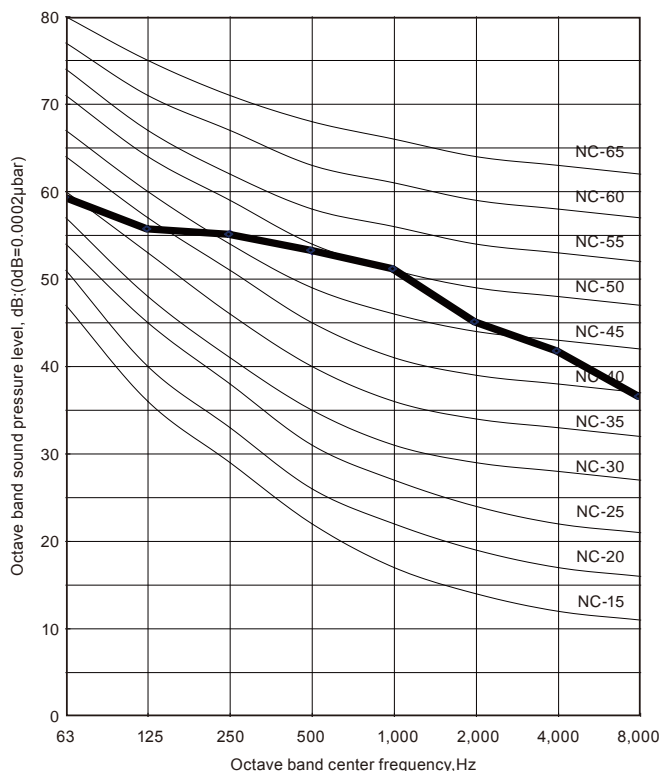

7. OPERATION NOISE

7-1. NOISE LEVEL CURVE

■ MODEL: AO*G36LA

● Cooling

● Heating

OUTDOOR UNIT

OUTDOOR UNIT

■ MODEL: AO*G45LA

● Cooling

● Heating