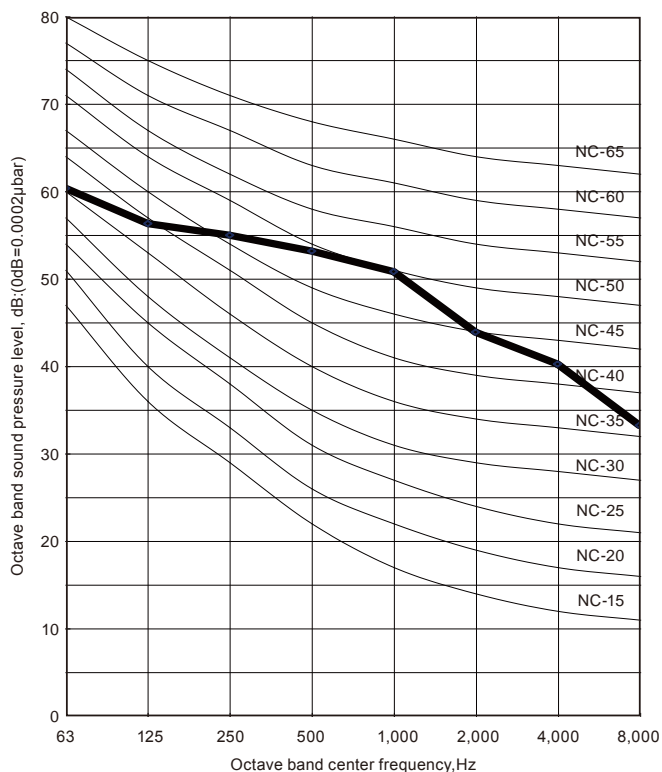

7. OPERATION NOISE

7-1. NOISE LEVEL CURVE

■ MODEL: AO*G36LA

● Cooling

● Heating

OUTDOOR UNIT

OUTDOOR UNIT

■ MODEL: AO*G45LA