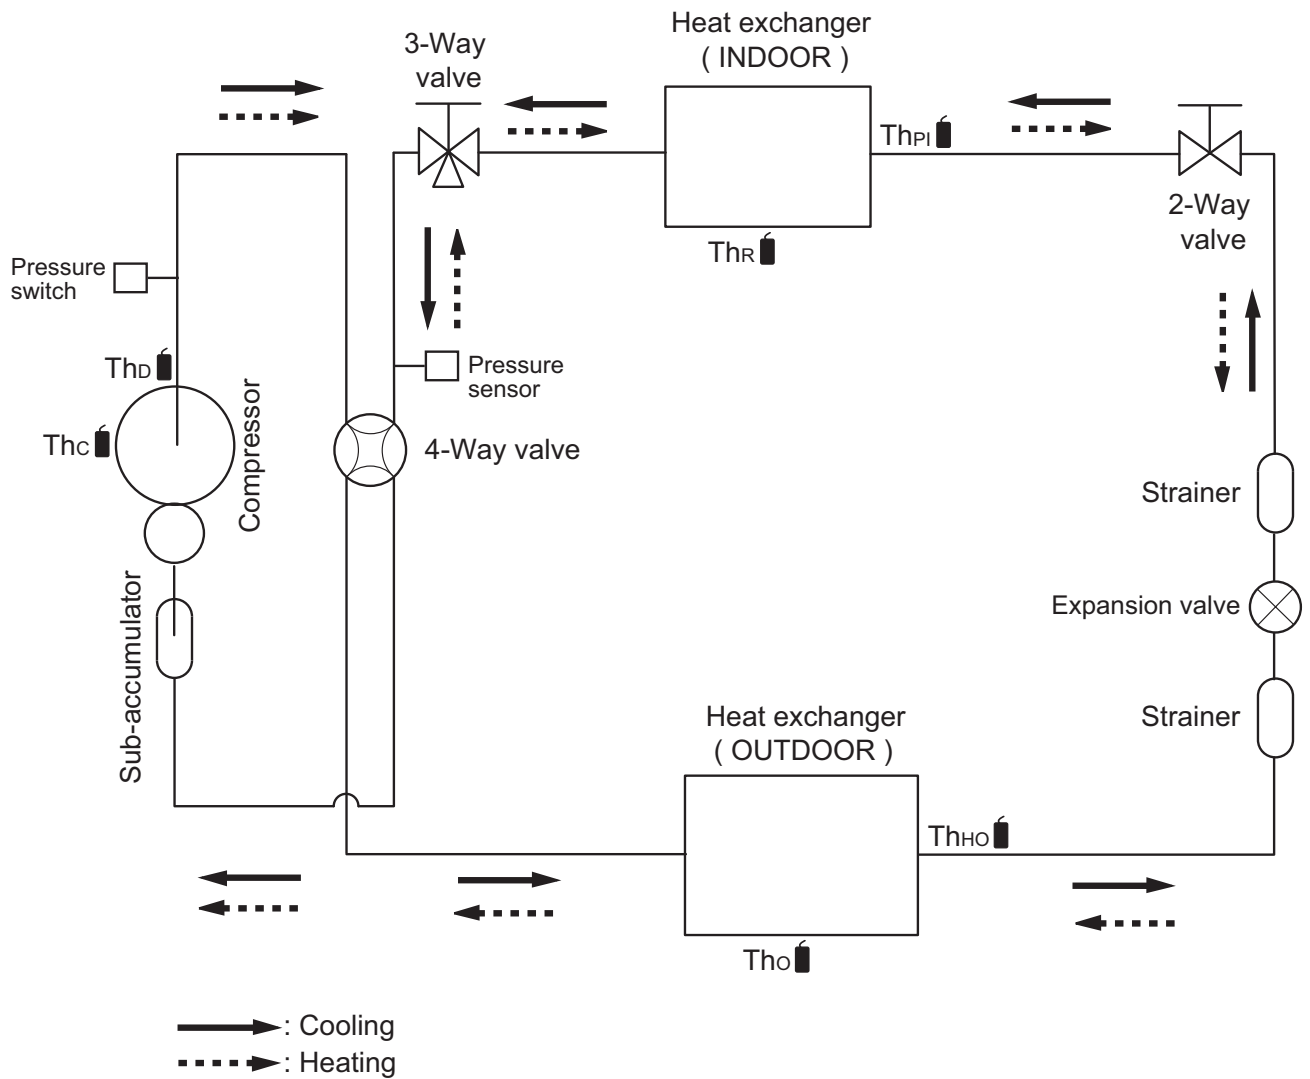

4-2. Models: AOYG36KBTB, AOYG45KBTB, and AOYG54KBTB

OUTDOOR UNIT
AOYG24-54KBTB

OUTDOOR UNIT
AOYG24-54KBTB

- Th_c : Thermistor (Compressor temperature)
- Th_d : Thermistor (Discharge temperature)
- Th_o : Thermistor (Outdoor temperature)
- Th_{HO} : Thermistor (Heat Exchanger Out temperature)
- Th_R : Thermistor (Room temperature)
- Th_{PI} : Thermistor (Pipe temperature)