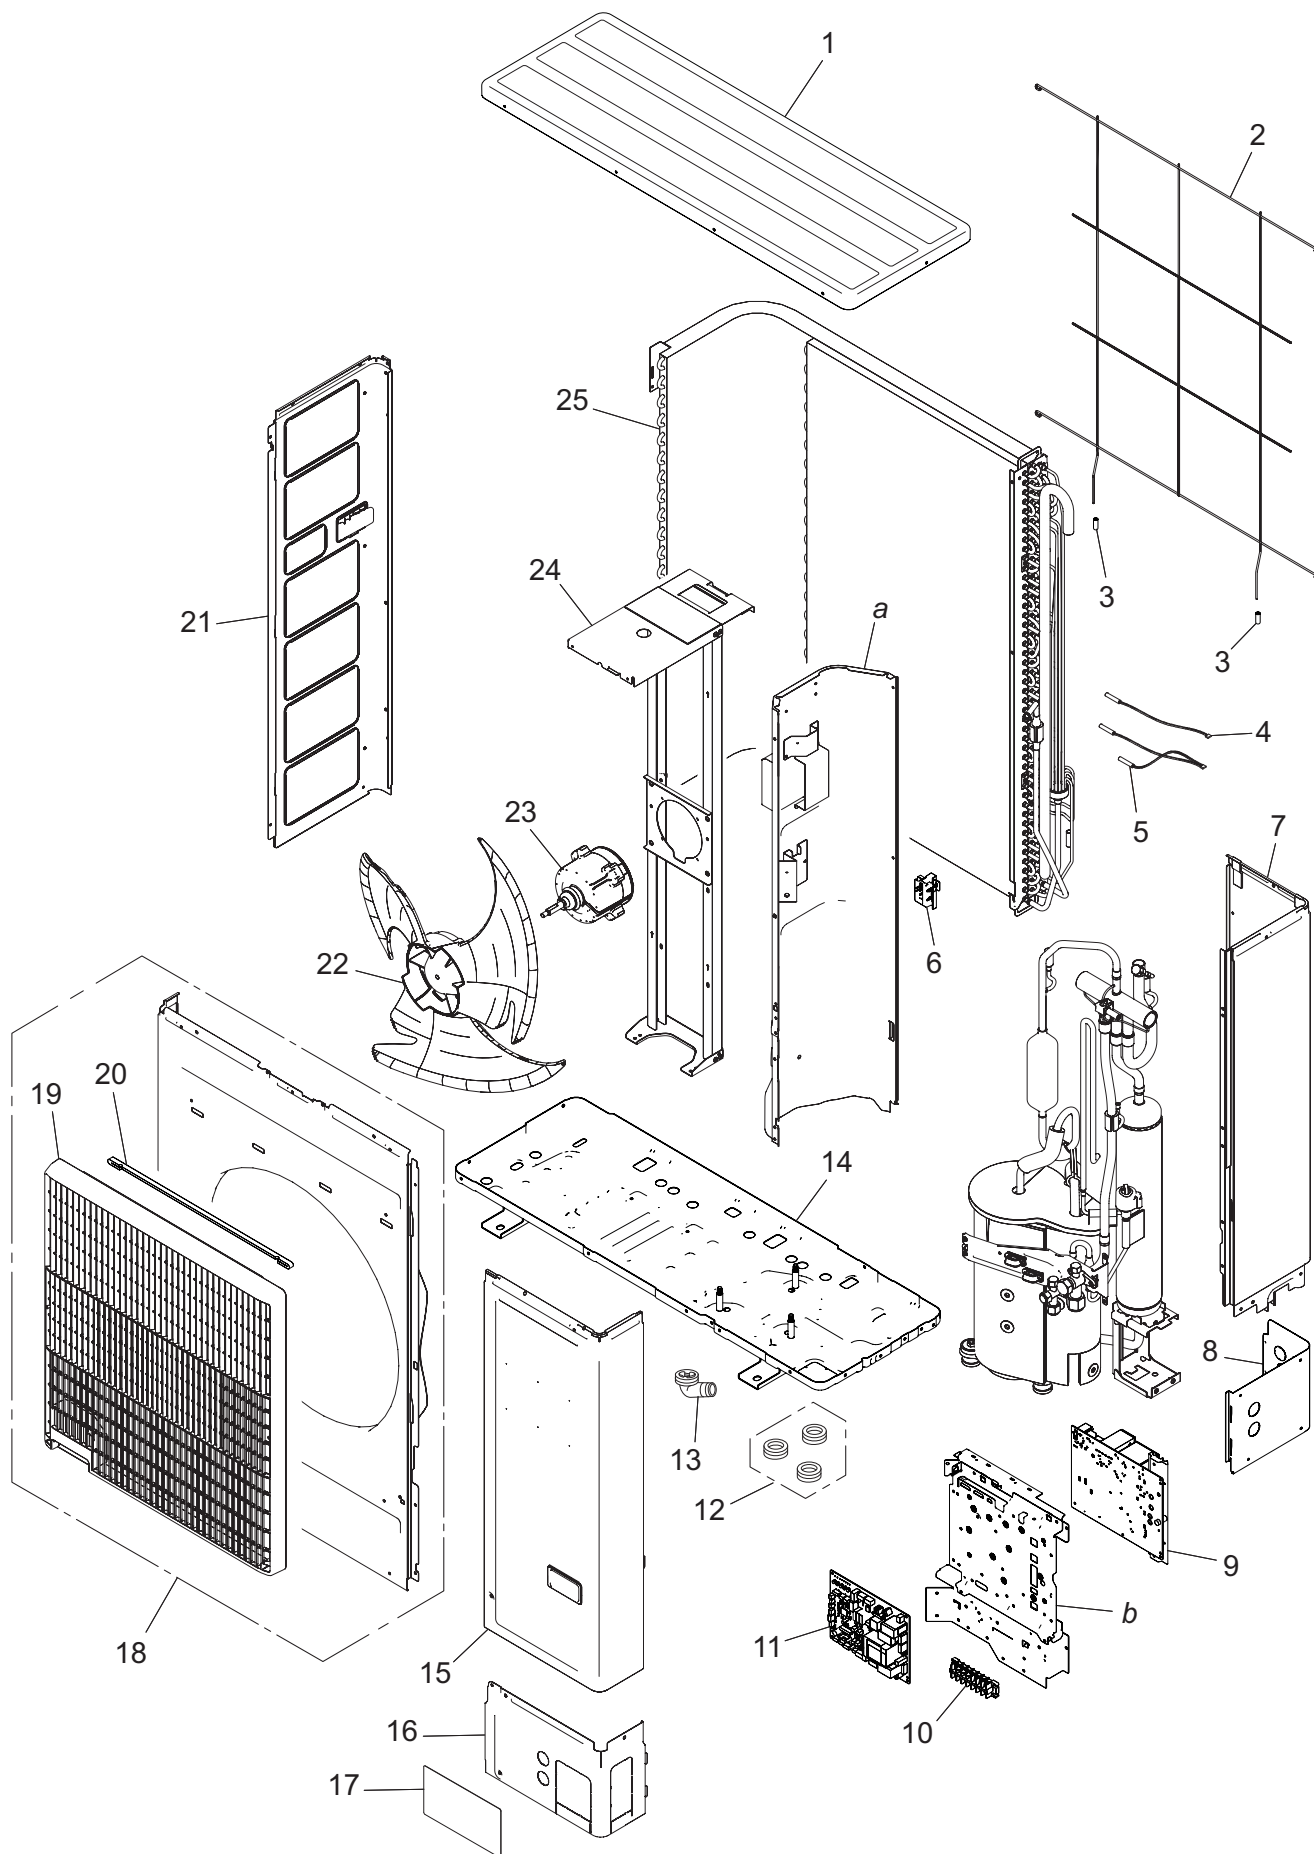

### 3-2. Model: AOYG45KBTB

#### ■ Exterior parts and chassis

TECHNICAL DATA  
AND PARTS LIST

TECHNICAL DATA  
AND PARTS LIST

Item no.	Part no.	Part name	Service part
1	9383880001	Top panel assy	◆
2	9381013005	Protective net	◆
3	9375361013	Net rubber	◆
4	9900984038	Thermistor (Heat exchanger)	◆
5	9900727154	Thermistor assy	◆
6	9383607004	Thermo holder	◆
7	9383874017	Right panel sub assy	◆
8	9383879005	Rear pipe cover	◆
9	9711233011	Inverter PCB	◆
10	9900203061	Terminal	◆
11	9711431028	Main PCB (Service)	◆
12	313166024302	Drain cap	◆
13	9303029015	Drain assy	◆
14	9383871009	Base assy	◆
15	9383876011	Service panel sub assy	◆
16	9383878008	Front pipe cover	◆
17	9351355005	Emblem rear	◆
18	9383863011	Front panel assy	◆
19	9383604003	Blow grille	◆
20	9383689000	Blow grille insulation	◆
21	9383882012	Left panel sub assy	◆
22	9383336003	Propeller fan	◆
23	9603733018	Brushless motor	◆
24	9383862014	Motor bracket assy	◆
25	9374420605	Condenser sub assy	◆
a	—	Separate wall assy	—
b	—	Control box unit	—

# Compressor

TECHNICAL DATA  
AND PARTS LIST

TECHNICAL DATA  
AND PARTS LIST

Item no.	Part no.	Part name	Service part
50	9380516019	S-ABS (top)	◆
51	9900565091	Thermistor (Outdoor temp.)	◆
52	9900186029	Pressure switch	◆
53	9374425624	4-way valve assy	◆
54	9970194016	Solenoid	◆
55	9970158018	Sensor	◆
56	9375250133	Accumulator assy	◆
57	9970209000	Expansion valve coil	◆
58	9370947311	Expansion valve assy	◆
59	9379079013	3-way valve assy	◆
60	9377958037	3-way valve assy	◆
61	9900985028	Thermistor (Compressor)	◆
62	9810620002	Compressor	◆
63	9379647168	S-ABS (body)	◆
<i>a</i>	—	Thermistor spring	—
<i>b</i>	—	Joint pipe D	—
<i>c</i>	—	Accumulator holder A	—
<i>d</i>	—	Wiring fixation unit	—