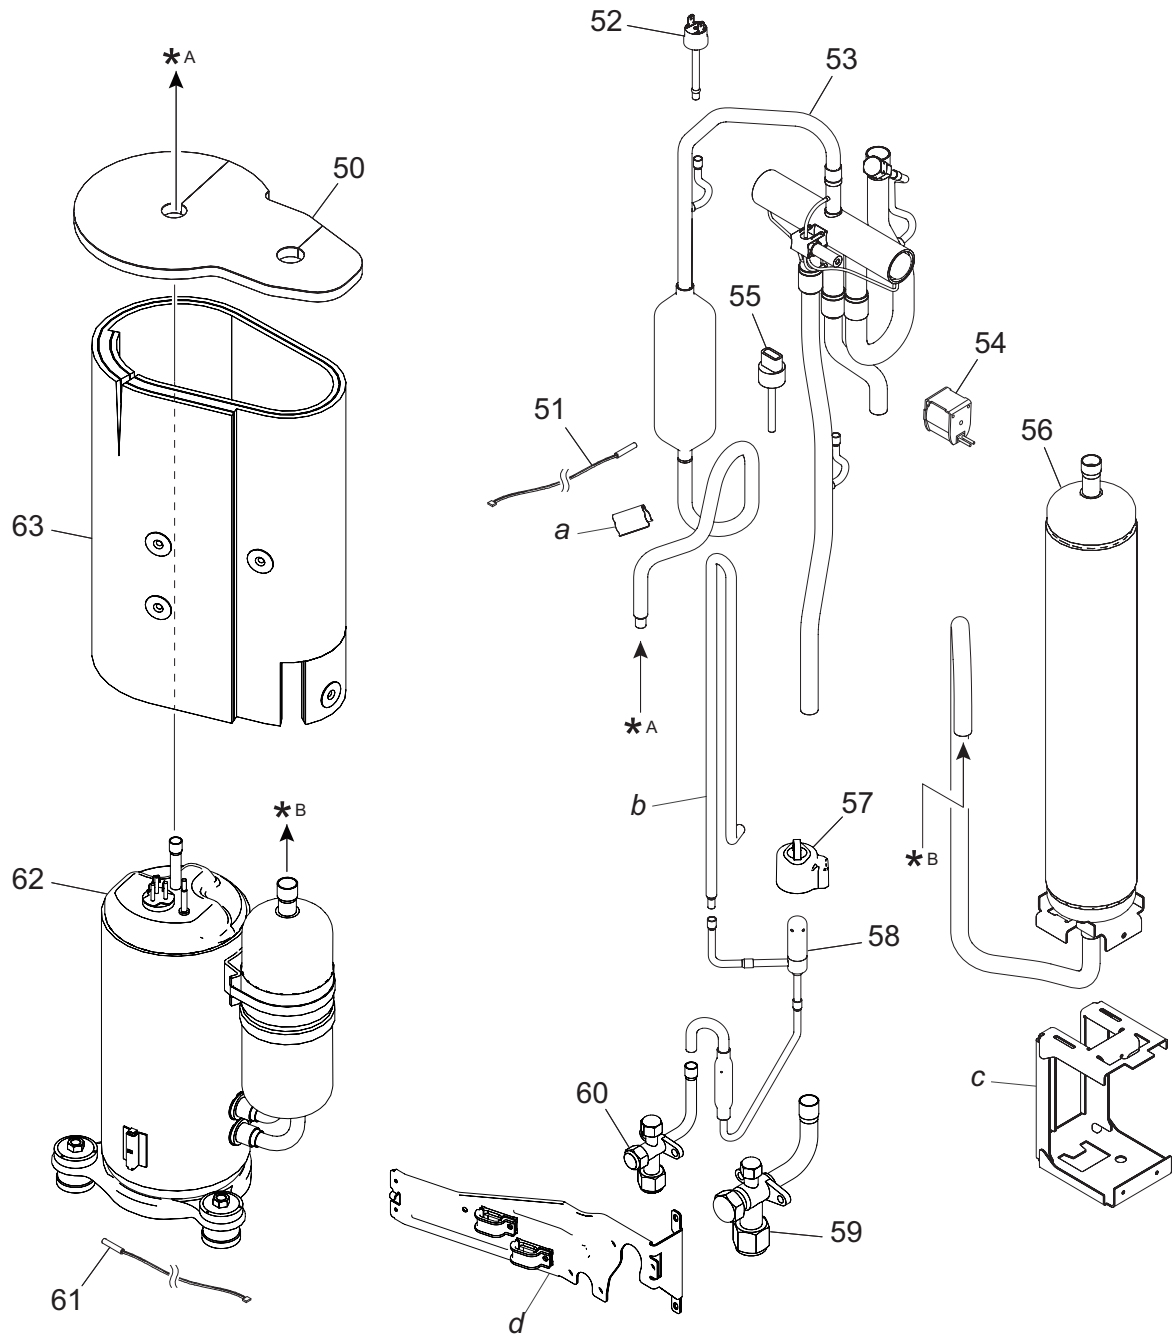

#### ■ Exterior parts and chassis

TECHNICAL DATA  
AND PARTS LIST

TECHNICAL DATA  
AND PARTS LIST

Item no.	Part no.	Part name	Service part
1	9383880001	Top panel assy	◆
2	9381013005	Protective net	◆
3	9375361013	Net rubber	◆
4	9900984038	Thermistor (Heat exchanger)	◆
5	9900727154	Thermistor assy	◆
6	9383607004	Thermo holder	◆
7	9383874017	Right panel sub assy	◆
8	9383879005	Rear pipe cover	◆
9	9711233011	Inverter PCB	◆
10	9900203061	Terminal	◆
11	9711431028	Main PCB (Service)	◆
12	313166024302	Drain cap	◆
13	9303029015	Drain assy	◆
14	9383871009	Base assy	◆
15	9383876011	Service panel sub assy	◆
16	9383878008	Front pipe cover	◆
17	9351355005	Emblem rear	◆
18	9383863011	Front panel assy	◆
19	9383604003	Blow grille	◆
20	9383689000	Blow grille insulation	◆
21	9383882012	Left panel sub assy	◆
22	9383336003	Propeller fan	◆
23	9603733018	Brushless motor	◆
24	9383862014	Motor bracket assy	◆
25	9374420605	Condenser sub assy	◆
a	—	Separate wall assy	—
b	—	Control box unit	—

# Compressor

TECHNICAL DATA  
AND PARTS LIST

TECHNICAL DATA  
AND PARTS LIST

Item no.	Part no.	Part name	Service part
50	9380516019	S-ABS (top)	◆
51	9900565091	Thermistor (Outdoor temp.)	◆
52	9900186029	Pressure switch	◆
53	9374425624	4-way valve assy	◆
54	9970194016	Solenoid	◆
55	9970158018	Sensor	◆
56	9375250133	Accumulator assy	◆
57	9970209000	Expansion valve coil	◆
58	9370947311	Expansion valve assy	◆
59	9379079013	3-way valve assy	◆
60	9377958037	3-way valve assy	◆
61	9900985028	Thermistor (Compressor)	◆
62	9810620002	Compressor	◆
63	9379647168	S-ABS (body)	◆
<i>a</i>	—	Thermistor spring	—
<i>b</i>	—	Joint pipe D	—
<i>c</i>	—	Accumulator holder A	—
<i>d</i>	—	Wiring fixation unit	—