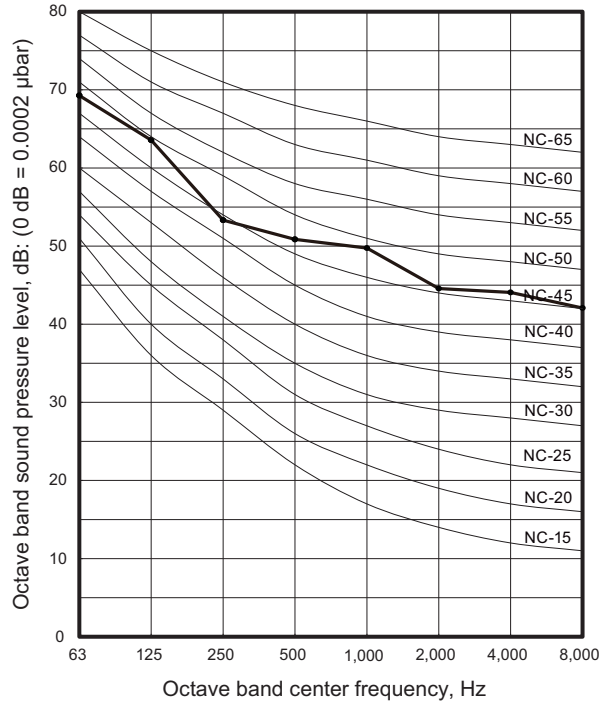

9. Operation noise (sound pressure)

9-1. Noise level curve

Model: AOYG36KRTA

Cooling

Heating

Model: AOYG45KRTA

Cooling

Heating