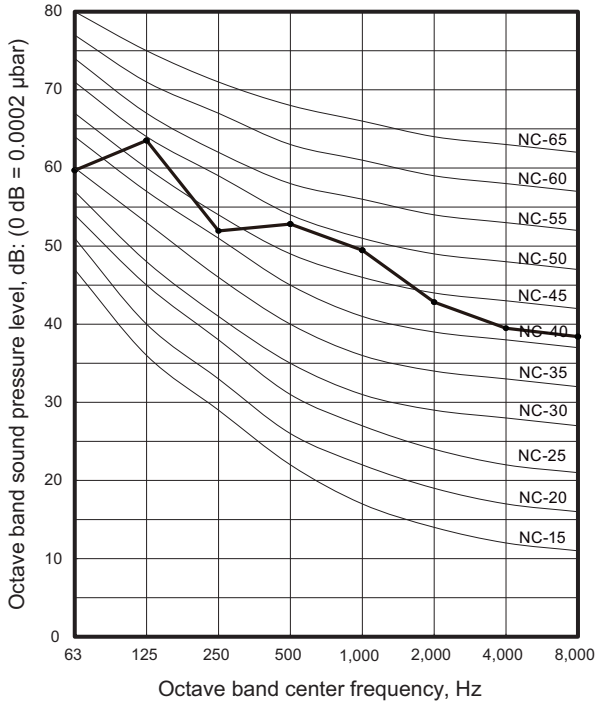

9. Operation noise (sound pressure)

9-1. Noise level curve

Model: AOYG36KRTA

Cooling

Heating

Model: AOYG45KRTA

Cooling

Heating