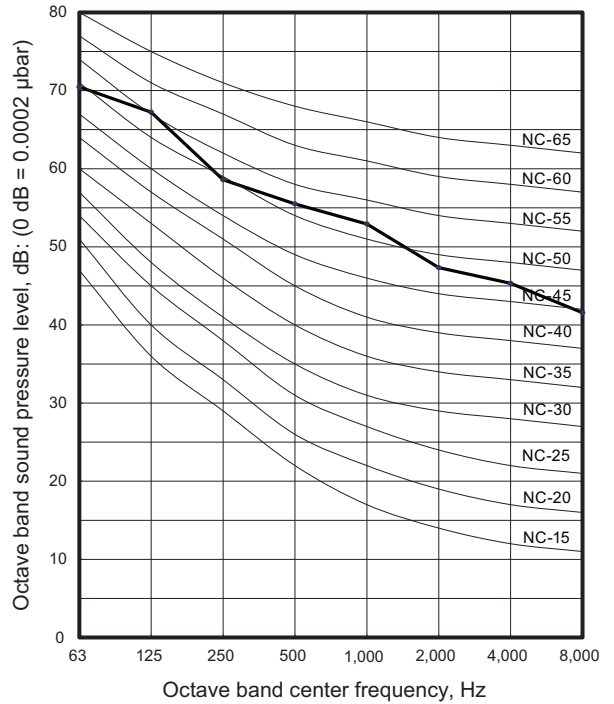

9. Operation noise (sound pressure)

9-1. Noise level curve

Model: AOYG36KRTA

Cooling

Heating

Model: AOYG45KRTA

Cooling

Heating