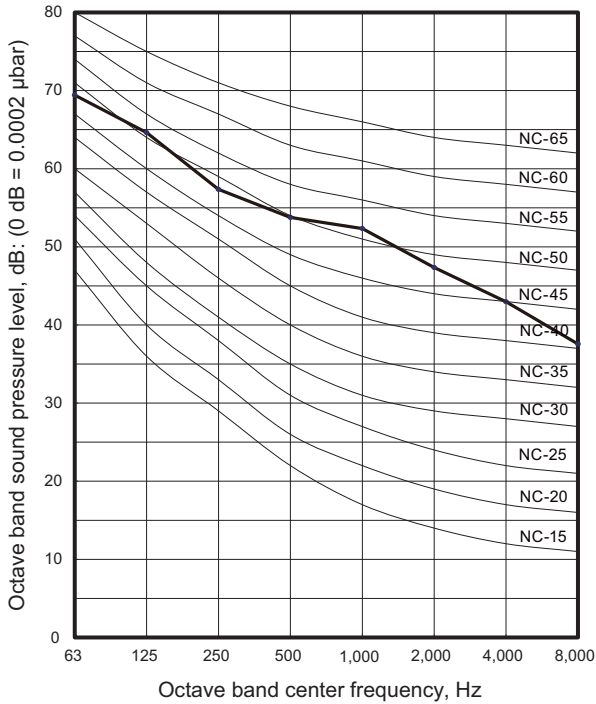

9. Operation noise (sound pressure)

9-1. Noise level curve

Model: AOYG36KRTA

Cooling

Heating

Model: AOYG45KRTA

Cooling

Heating