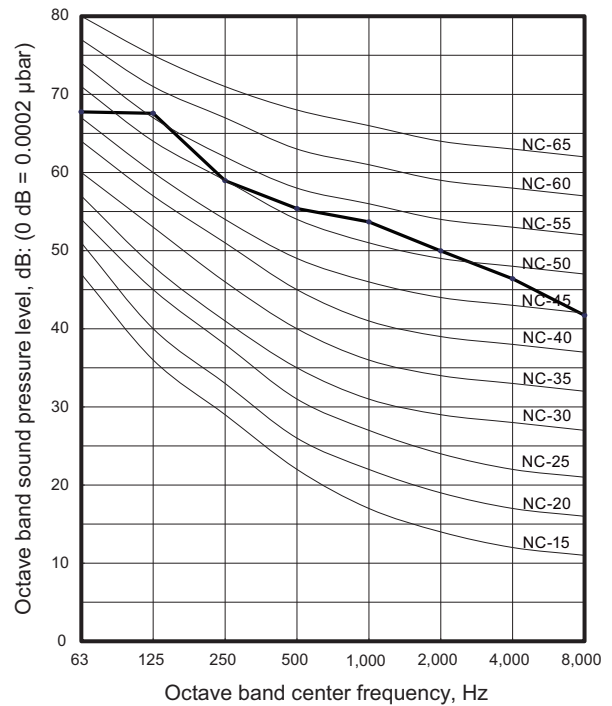

Model: AOYG54KRTA

OUTDOOR UNIT
AOYG36-54KRTA

OUTDOOR UNIT
AOYG36-54KRTA

● Cooling

● Heating

9-2. Sound level check point

NOTE: Detailed shape of the actual outdoor unit might be slightly different from the one illustrated above.