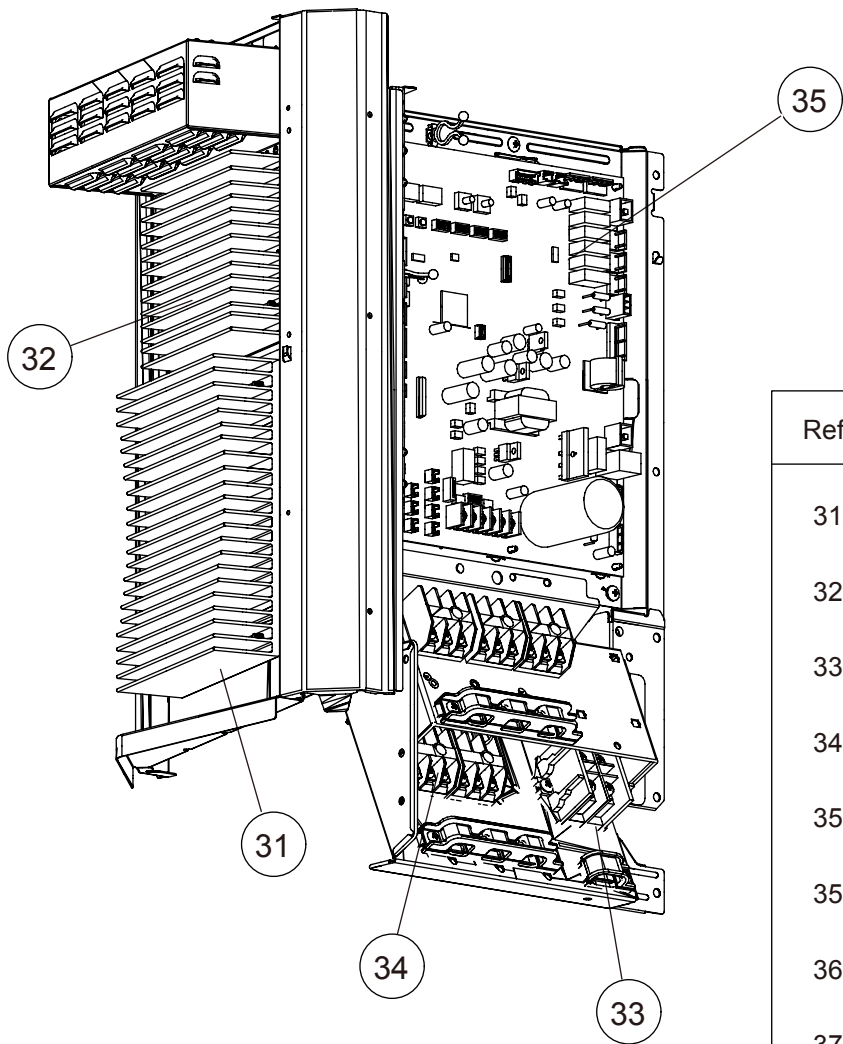

OUTDOOR UNIT
AOYG36LBLA5
AOYG45LBLA6
Inverter assy

Ref.	Description	Parts number
31	Heat Sink A	9380483007
32	Heat Sink C	9380980018
33	Terminal 2P Power	9900428105
34	Terminal 3P Inner	9306489045
35	Main PCB (36LBLA5)	9710455049
35	Main PCB (45LBLA6)	9710455056
36	Filter PCB	9709911075
37	Transistor PCB	9709901113
38	ACTPM	9708920009
39	Choke Coil	9900624019