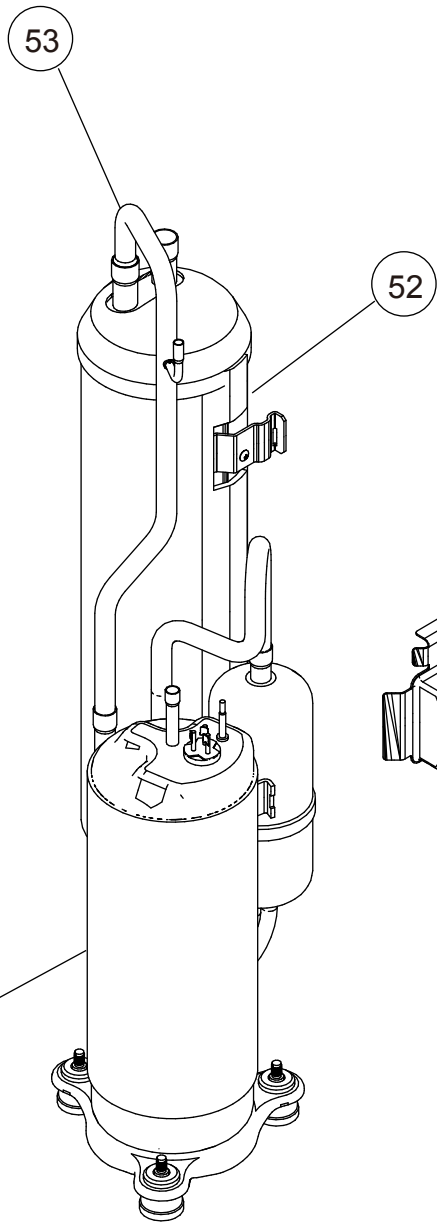

51

54

OUTDOOR UNIT
AOYG36LBLA5
AOYG45LBLA6

Ref.	Description	Part number
51	3-way Valve Assy	9315414052
52	Accumulator Sub Assy	9372700075
53	Suction Pipe Assy	9372514191
54	Compressor	9810275004
-	Belt Heater	9361140356