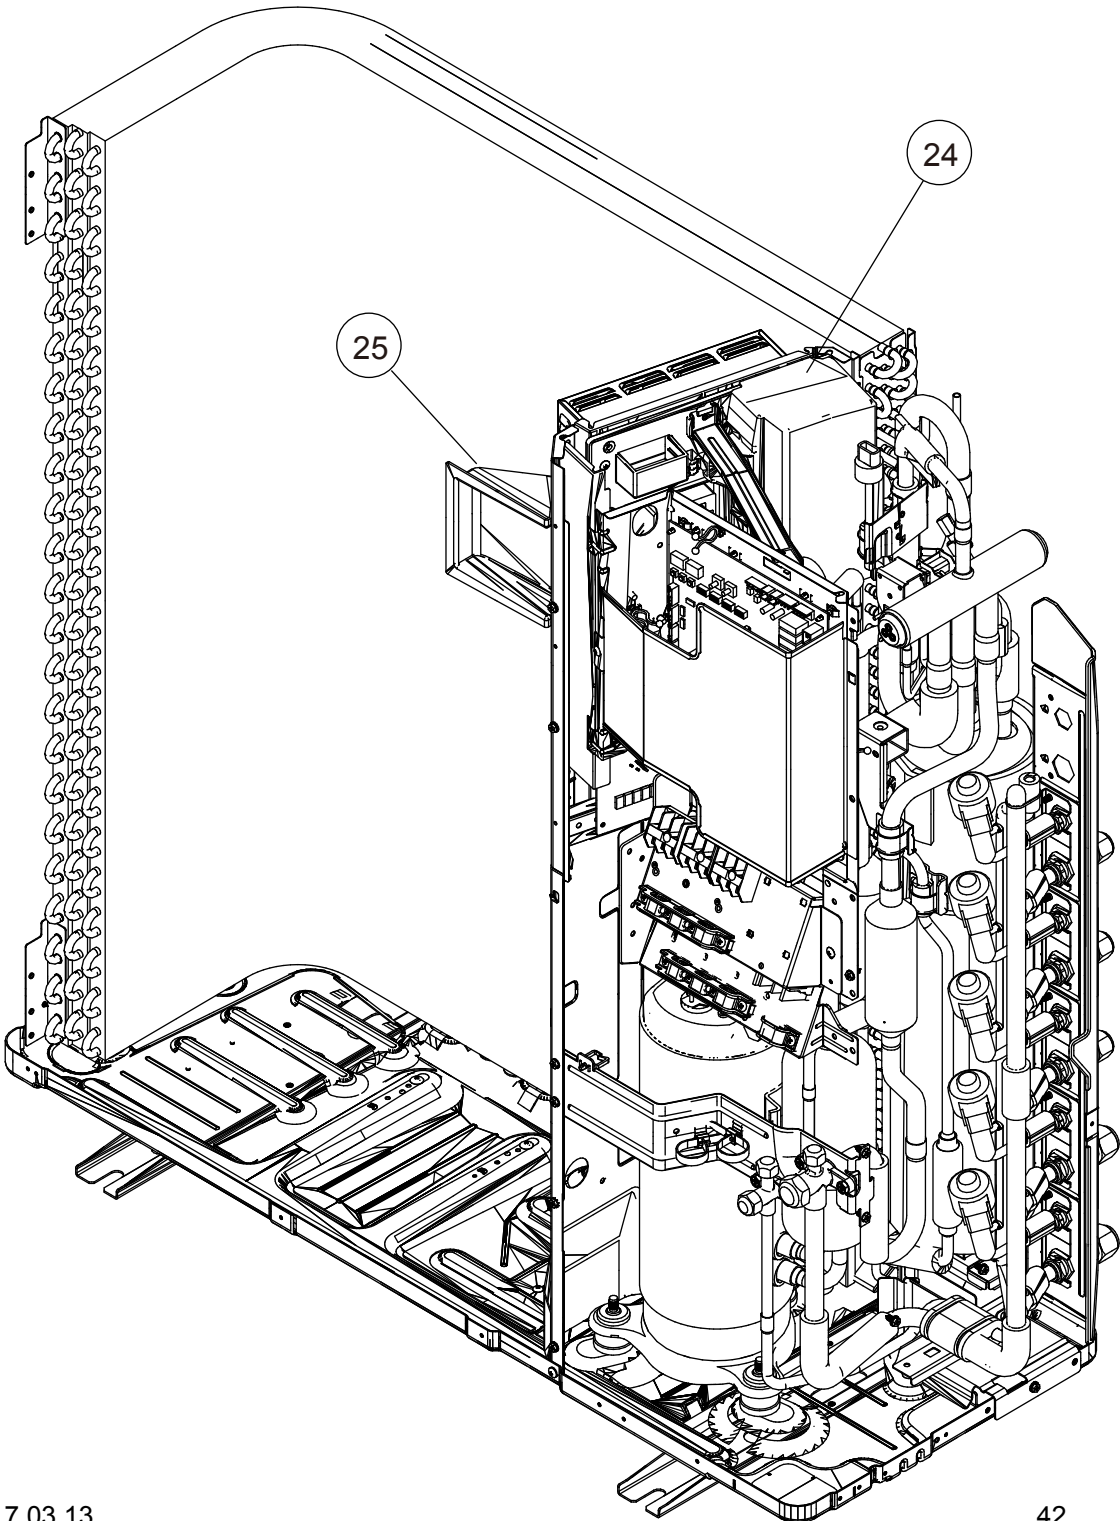

OUTDOOR UNIT
AOYG36LBLA5
AOYG45LBLA6

Ref.	Description	Part number	
21	Thermistor Assy	9900922016	
22	Heat Ex. Thermistor	9900923013	
23	Outdoor Thermistor	9900565046	
24	Duct A	9380961000	
25	Duct D	9380959007