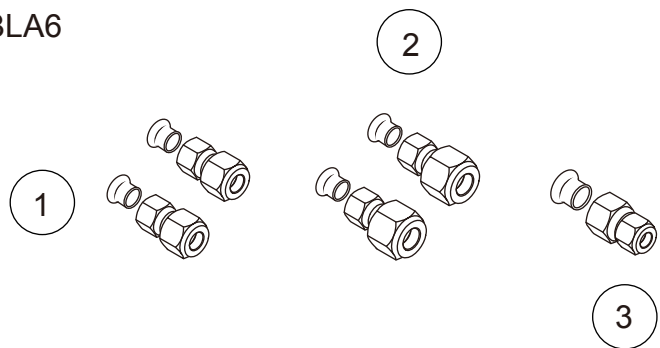

# PARTS

OUTDOOR UNIT  
AOYG36LBLA5  
AOYG45LBLA6

Ref.	Description	Part number
1	Adapter K Assy	9379963022
2	Adapter L Assy	9379963039
3	Adapter H	9379681001
4	Drain Cap	313166024302
5	Drain Assy	9303029015
6	Thermistor Holder	9332505009
7	Protective Net Rear	9381013005
8	Protective Net Left	9381014002
9	Cabinet Left	9380968009
10	Cabinet Right Sub Assy	9380570035