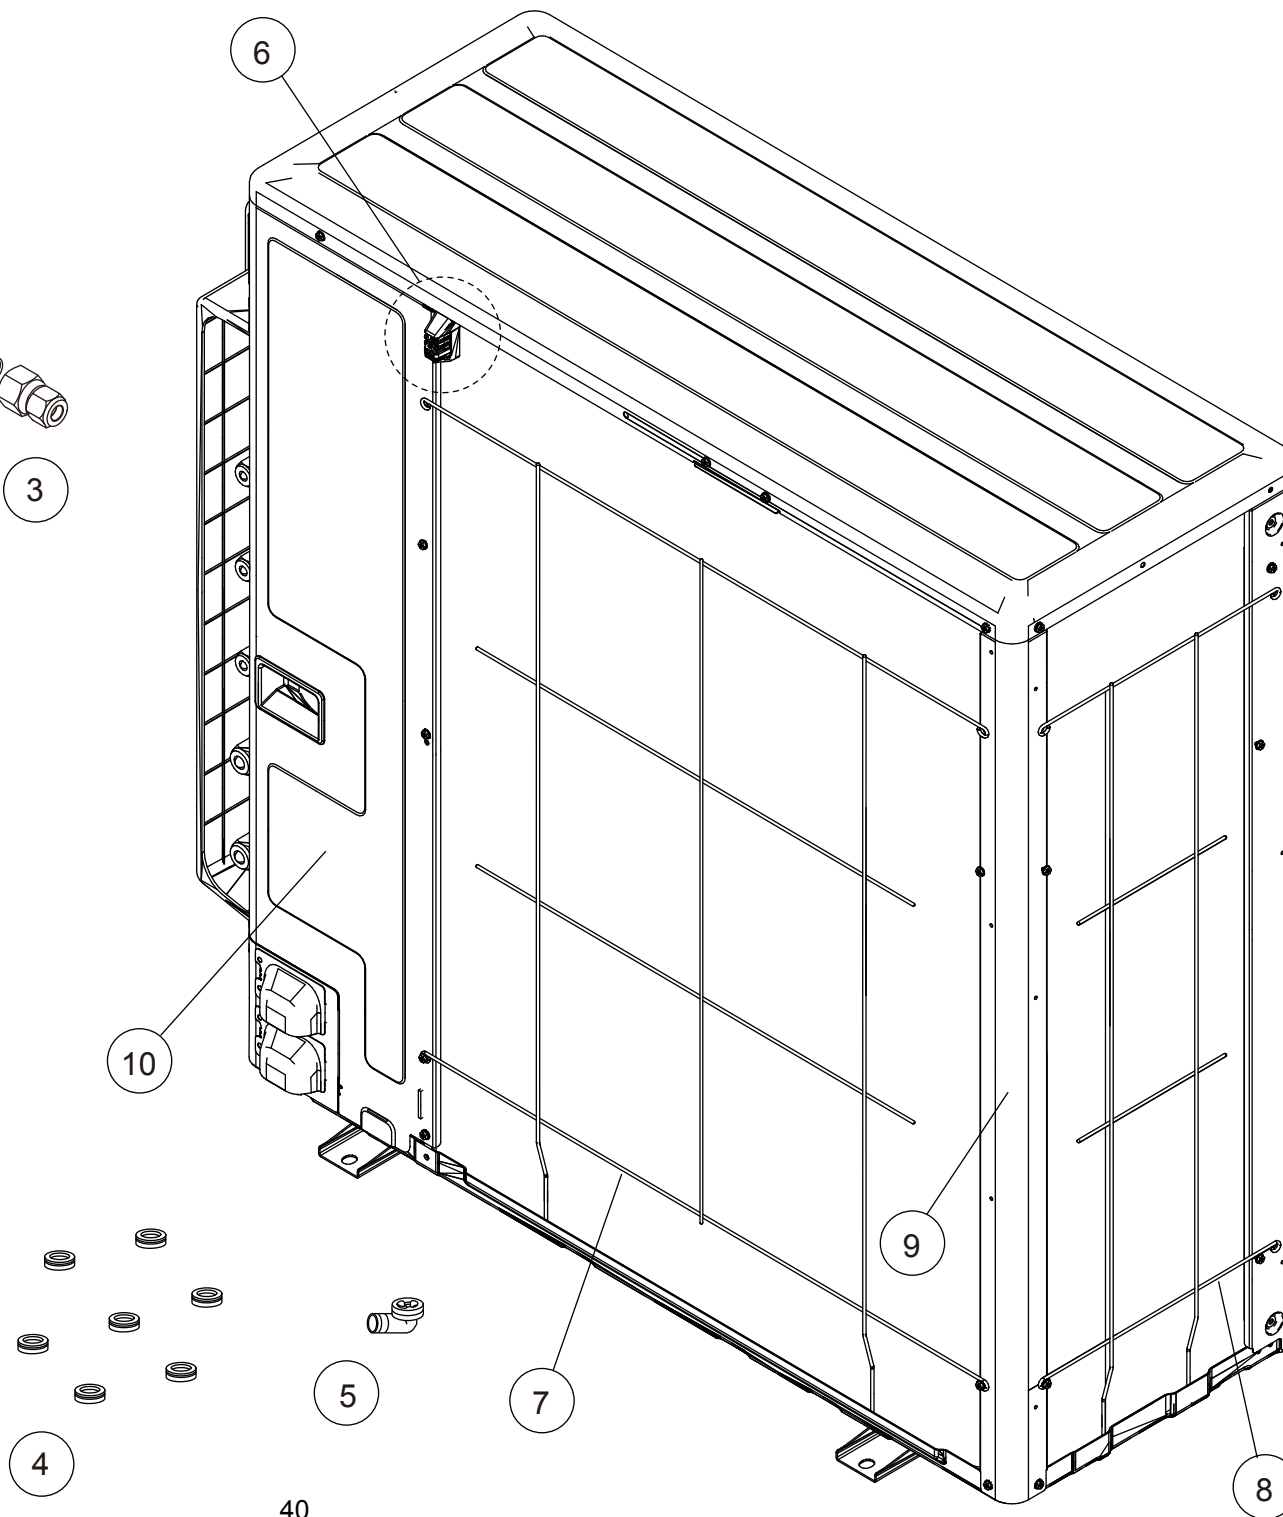

# PARTS

OUTDOOR UNIT  
AOYG36LBLA5  
AOYG45LBLA6

Ref.	Description	Part number
1	Adapter K Assy	9379963022
2	Adapter L Assy	9379963039
3	Adapter H	9379681001
4	Drain Cap	313166024302
5	Drain Assy	9303029015
6	Thermistor Holder	9332505009
7	Protective Net Rear	9381013005
8	Protective Net Left	9381014002
9	Cabinet Left	9380968009
10	Cabinet Right Sub Assy	9380570035

OUTDOOR UNIT  
AOYG36LBLA5  
AOYG45LBLA6

Ref.	Description	Part number
11	Union Cover	9382204006
12	Top Panel Sub Assy	9379416030
13	Front Panel Sub Assy	9380569039
14	Service Panel Sub Assy	9380571032
15	FUJITSU Label	9380477006
16	Propeller Fan	9379414005
17	Fan Motor	9603496012