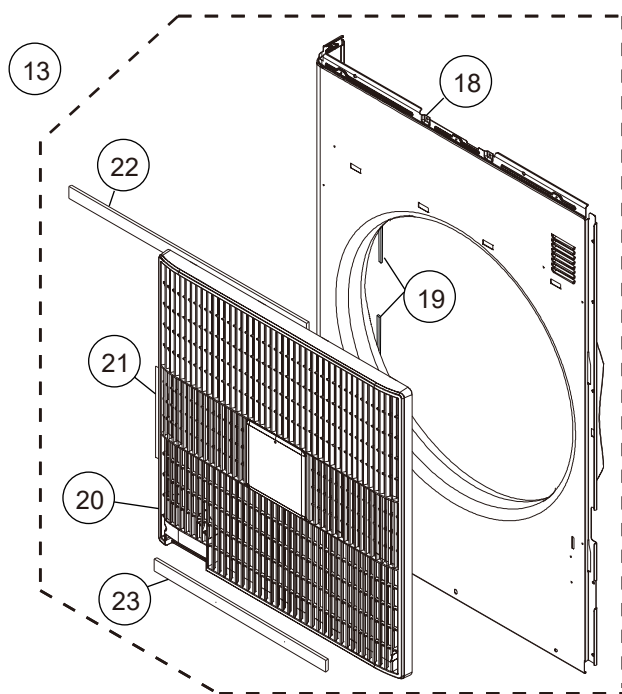

OUTDOOR UNIT
AOYG36LBLA5
AOYG45LBLA6

Ref.	Description	Part number
11	Union Cover	9382204006
12	Top Panel Sub Assy	9379416030
13	Front Panel Sub Assy	9380569039
14	Service Panel Sub Assy	9380571032
15	FUJITSU Label	9380477006
16	Propeller Fan	9379414005
17	Fan Motor	9603496012

Ref.	Description	Part number
18	Front Panel	9381023004
19	FRE T3 100 x 3	9375620042
20	Blow Grill	9380955009
21	Insulation Grill R	9380954002
22	Insulation Grill T	9377800497
23	FRE T5 450 x 20	9380956006