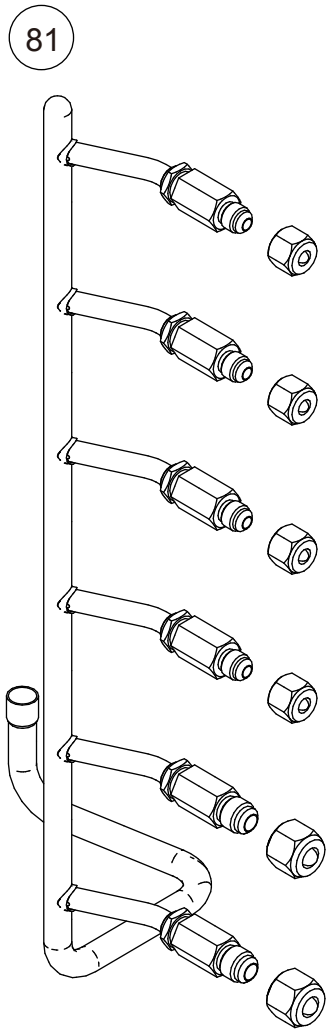

OUTDOOR UNIT  
 AOYG36LBLA5  
 AOYG45LBLA6  
 Inverter assy

Ref.	Description	Parts number
31	Heat Sink A	9380483007
32	Heat Sink C	9380980018
33	Terminal 2P Power	9900428105
34	Terminal 3P Inner	9306489045
35	Main PCB (36LBLA5)	9710455049
35	Main PCB (45LBLA6)	9710455056
36	Filter PCB	9709911075
37	Transistor PCB	9709901113
38	ACTPM	9708920009
39	Choke Coil	9900624019

Ref.	Description	Part number
51	3-way Valve Assy	9315414052
52	Accumulator Sub Assy	9372700075
53	Suction Pipe Assy	9372514191
54	Compressor	9810275004
-	Belt Heater	9361140356

OUTDOOR UNIT  
 AOYG36LBLA5  
 AOYG45LBLA6

Ref.	Description	Part number	
61	Solenoid	9970110146	
62	4-way Valve Assy	9374425594	
63	Sensor	9970158018	
64	Solenoid	9970165016	
65	Solenoid Valve Assy	9380016038	

OUTDOOR UNIT  
AOYG45LBLA6  
Valve unit sub assy

Union plate  
assy-6

Union  
holder

8 pin

9 pin

9 pin

Ref.	Description	Part number
81	Valve Gas Pipe Assy-6	9382236021
82	Valve Liquid Pipe Assy-6	9382235024
83	Expansion Valve Coil A	9970186004
84	Expansion Valve Coil B	9970187001
85	Expansion Valve Coil C	9970186011
86	Expansion Valve Coil D	9970187018
87	Expansion Valve Coil E	9970186028
88	Expansion Valve Coil F	9970187025
89	Thermistor BA Assy	9900924010
90	Thermistor DC Assy	9900925017
91	Thermistor FE Assy	9900939014