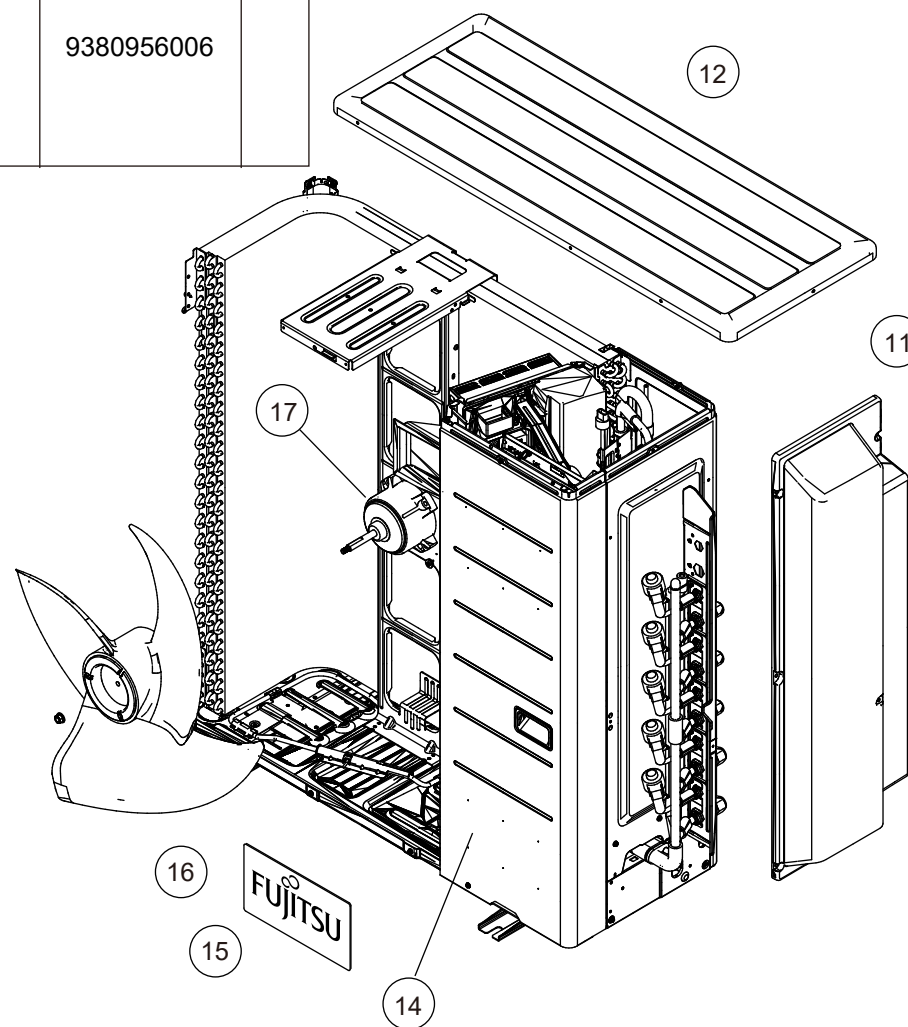

OUTDOOR UNIT
AOYG36LBLA5
AOYG45LBLA6

Ref.	Description	Part number
11	Union Cover	9382204006
12	Top Panel Sub Assy	9379416030
13	Front Panel Sub Assy	9380569039
14	Service Panel Sub Assy	9380571032
15	FUJITSU Label	9380477006
16	Propeller Fan	9379414005
17	Fan Motor	9603496012

Ref.	Description	Part number
18	Front Panel	9381023004
19	FRE T3 100 x 3	9375620042
20	Blow Grill	9380955009
21	Insulation Grill R	9380954002
22	Insulation Grill T	9377800497
23	FRE T5 450 x 20	9380956006