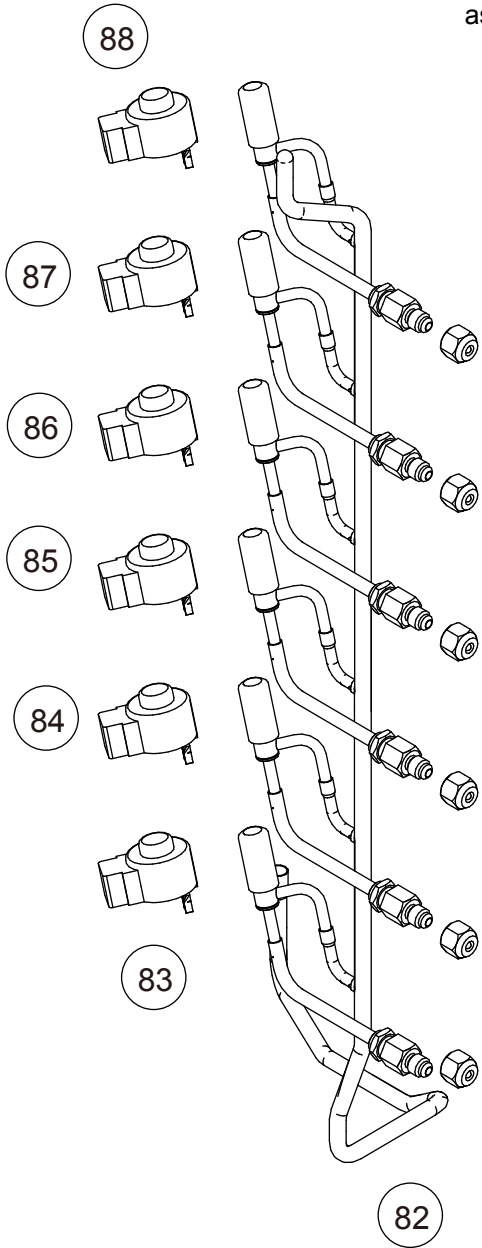

OUTDOOR UNIT  
 AOYG36LBLA5  
 AOYG45LBLA6  
 Inverter assy

Ref.	Description	Parts number
31	Heat Sink A	9380483007
32	Heat Sink C	9380980018
33	Terminal 2P Power	9900428105
34	Terminal 3P Inner	9306489045
35	Main PCB (36LBLA5)	9710455049
35	Main PCB (45LBLA6)	9710455056
36	Filter PCB	9709911075
37	Transistor PCB	9709901113
38	ACTPM	9708920009
39	Choke Coil	9900624019

Ref.	Description	Part number
51	3-way Valve Assy	9315414052
52	Accumulator Sub Assy	9372700075
53	Suction Pipe Assy	9372514191
54	Compressor	9810275004
-	Belt Heater	9361140356

OUTDOOR UNIT  
 AOYG36LBLA5  
 AOYG45LBLA6

Ref.	Description	Part number	
61	Solenoid	9970110146	
62	4-way Valve Assy	9374425594	
63	Sensor	9970158018	
64	Solenoid	9970165016	
65	Solenoid Valve Assy	9380016038	

OUTDOOR UNIT  
AOYG45LBLA6  
Valve unit sub assy

Union plate  
assy-6

Union  
holder

8 pin

9 pin

9 pin

Ref.	Description	Part number
81	Valve Gas Pipe Assy-6	9382236021
82	Valve Liquid Pipe Assy-6	9382235024
83	Expansion Valve Coil A	9970186004
84	Expansion Valve Coil B	9970187001
85	Expansion Valve Coil C	9970186011
86	Expansion Valve Coil D	9970187018
87	Expansion Valve Coil E	9970186028
88	Expansion Valve Coil F	9970187025
89	Thermistor BA Assy	9900924010
90	Thermistor DC Assy	9900925017
91	Thermistor FE Assy	9900939014