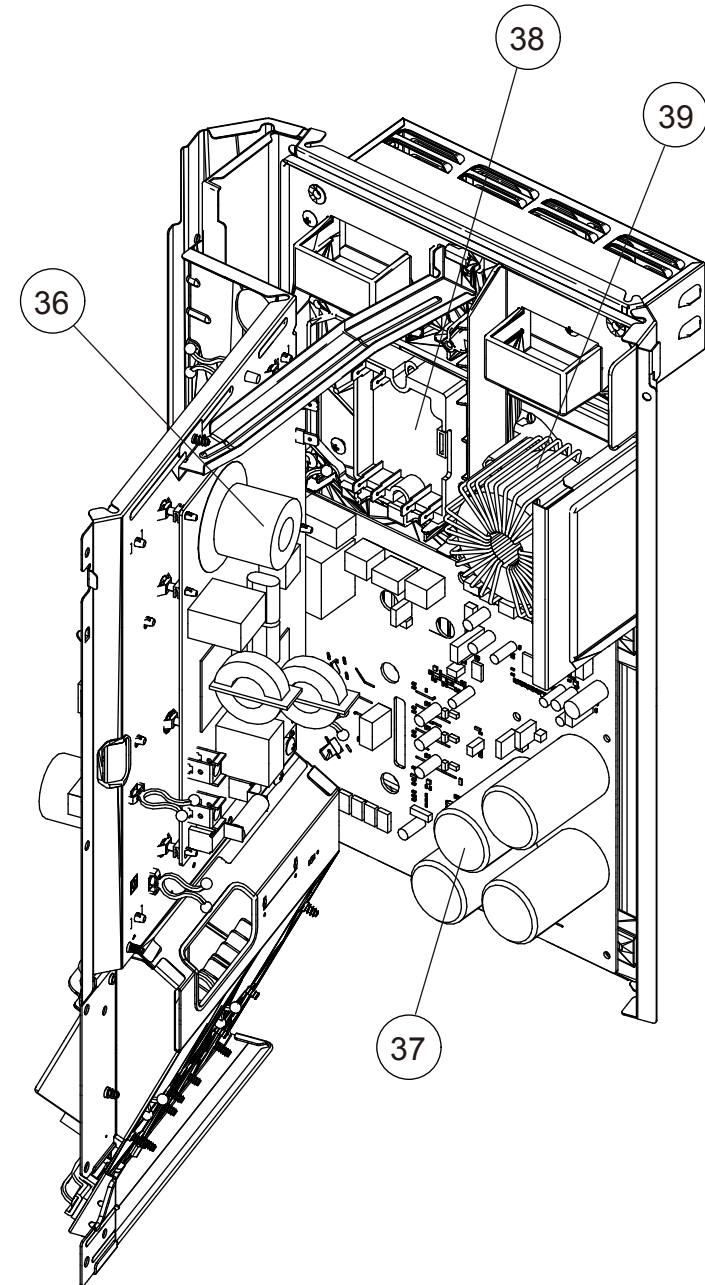

Ref.	Description	Part number
18	Front Panel	9381023004
19	FRE T3 100 x 3	9375620042
20	Blow Grill	9380955009
21	Insulation Grill R	9380954002
22	Insulation Grill T	9377800497
23	FRE T5 450 x 20	9380956006

OUTDOOR UNIT  
 AOYG36LBLA5  
 AOYG45LBLA6

Ref.	Description	Part number	
21	Thermistor Assy	9900922016	
22	Heat Ex. Thermistor	9900923013	
23	Outdoor Thermistor	9900565046	
24	Duct A	9380961000	
25	Duct D	9380959007	

OUTDOOR UNIT  
 AOYG36LBLA5  
 AOYG45LBLA6  
 Inverter assy

Ref.	Description	Parts number
31	Heat Sink A	9380483007
32	Heat Sink C	9380980018
33	Terminal 2P Power	9900428105
34	Terminal 3P Inner	9306489045
35	Main PCB (36LBLA5)	9710455049
35	Main PCB (45LBLA6)	9710455056
36	Filter PCB	9709911075
37	Transistor PCB	9709901113
38	ACTPM	9708920009
39	Choke Coil	9900624019