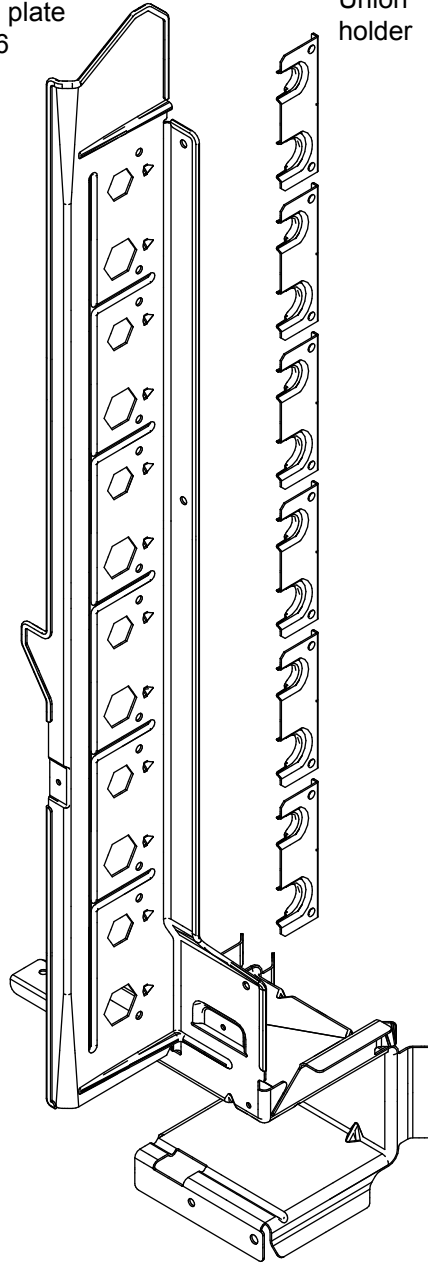

Ref.	Description	Part number
51	3-way Valve Assy	9315414052
52	Accumulator Sub Assy	9372700075
53	Suction Pipe Assy	9372514191
54	Compressor	9810275004
-	Belt Heater	9361140356

OUTDOOR UNIT  
 AOYG36LBLA5  
 AOYG45LBLA6

Ref.	Description	Part number	
61	Solenoid	9970110146	
62	4-way Valve Assy	9374425594	
63	Sensor	9970158018	
64	Solenoid	9970165016	
65	Solenoid Valve Assy	9380016038	

OUTDOOR UNIT  
AOYG45LBLA6  
Valve unit sub assy

Union plate  
assy-6

Union  
holder

8 pin

9 pin

9 pin

Ref.	Description	Part number
81	Valve Gas Pipe Assy-6	9382236021
82	Valve Liquid Pipe Assy-6	9382235024
83	Expansion Valve Coil A	9970186004
84	Expansion Valve Coil B	9970187001
85	Expansion Valve Coil C	9970186011
86	Expansion Valve Coil D	9970187018
87	Expansion Valve Coil E	9970186028
88	Expansion Valve Coil F	9970187025
89	Thermistor BA Assy	9900924010
90	Thermistor DC Assy	9900925017
91	Thermistor FE Assy	9900939014