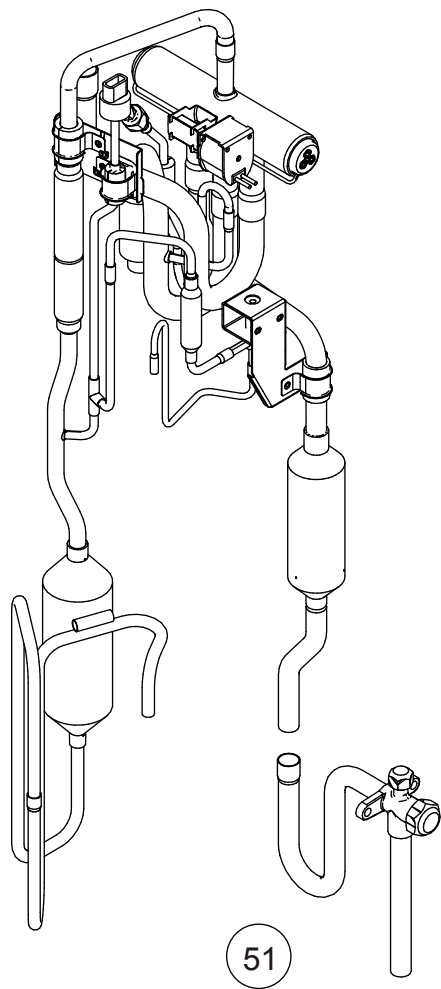

51

54

OUTDOOR UNIT
AOYG36LBLA5
AOYG45LBLA6

Ref.	Description	Part number
51	3-way Valve Assy	9315414052
52	Accumulator Sub Assy	9372700075
53	Suction Pipe Assy	9372514191
54	Compressor	9810275004
-	Belt Heater	9361140356