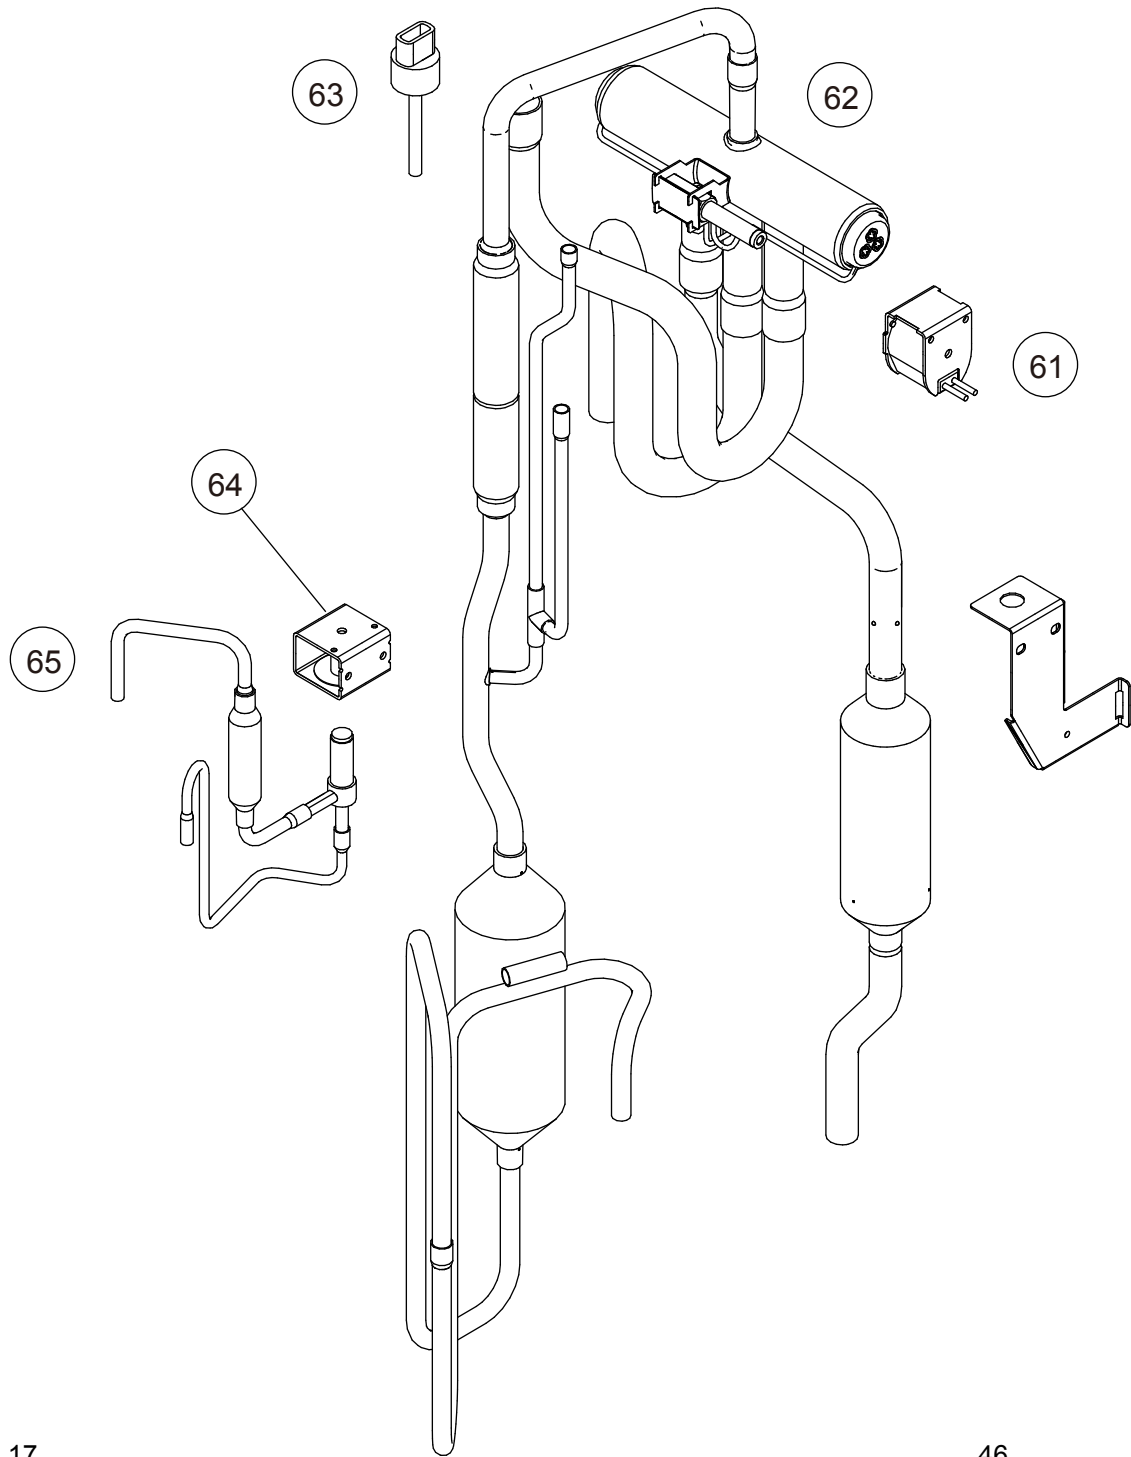

OUTDOOR UNIT  
 AOYG36LBLA5  
 AOYG45LBLA6  
 Inverter assy

Ref.	Description	Parts number
31	Heat Sink A	9380483007
32	Heat Sink C	9380980018
33	Terminal 2P Power	9900428105
34	Terminal 3P Inner	9306489045
35	Main PCB (36LBLA5)	9710455049
35	Main PCB (45LBLA6)	9710455056
36	Filter PCB	9709911075
37	Transistor PCB	9709901113
38	ACTPM	9708920009
39	Choke Coil	9900624019

Ref.	Description	Part number
41	Condenser Sub Assy	9374420360
42	Condensing Pipe Assy	9371378107
43	3-way Valve Assy	9381055012

OUTDOOR UNIT  
 AOYG36LBLA5  
 AOYG45LBLA6

51

54

OUTDOOR UNIT  
 AOYG36LBLA5  
 AOYG45LBLA6

Ref.	Description	Part number
51	3-way Valve Assy	9315414052
52	Accumulator Sub Assy	9372700075
53	Suction Pipe Assy	9372514191
54	Compressor	9810275004
-	Belt Heater	9361140356

OUTDOOR UNIT  
 AOYG36LBLA5  
 AOYG45LBLA6

Union plate  
assy-6

Union  
holder

8 pin

9 pin

9 pin

Ref.	Description	Part number
81	Valve Gas Pipe Assy-6	9382236021
82	Valve Liquid Pipe Assy-6	9382235024
83	Expansion Valve Coil A	9970186004
84	Expansion Valve Coil B	9970187001
85	Expansion Valve Coil C	9970186011
86	Expansion Valve Coil D	9970187018
87	Expansion Valve Coil E	9970186028
88	Expansion Valve Coil F	9970187025
89	Thermistor BA Assy	9900924010
90	Thermistor DC Assy	9900925017
91	Thermistor FE Assy	9900939014