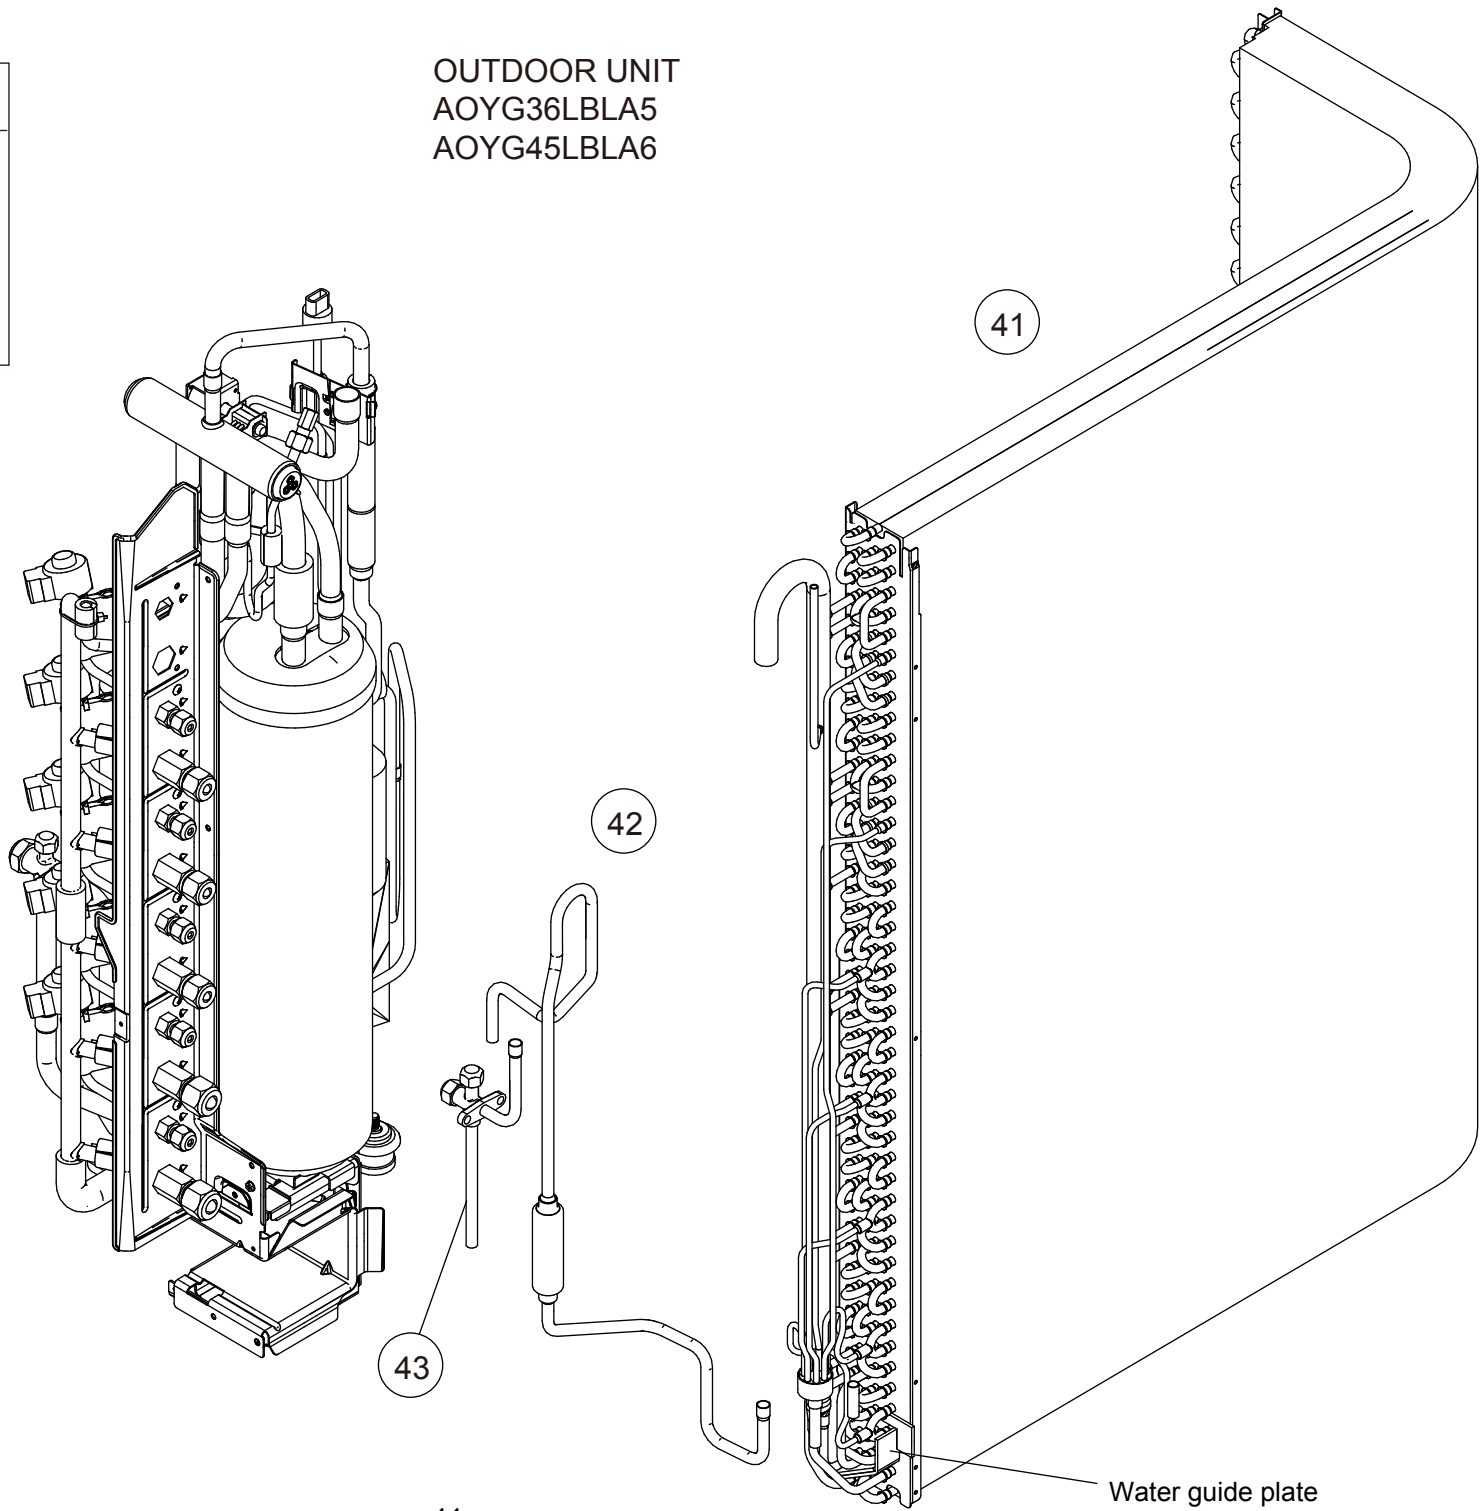

Ref.	Description	Part number
41	Condenser Sub Assy	9374420360
42	Condensing Pipe Assy	9371378107
43	3-way Valve Assy	9381055012

OUTDOOR UNIT
AOYG36LBLA5
AOYG45LBLA6