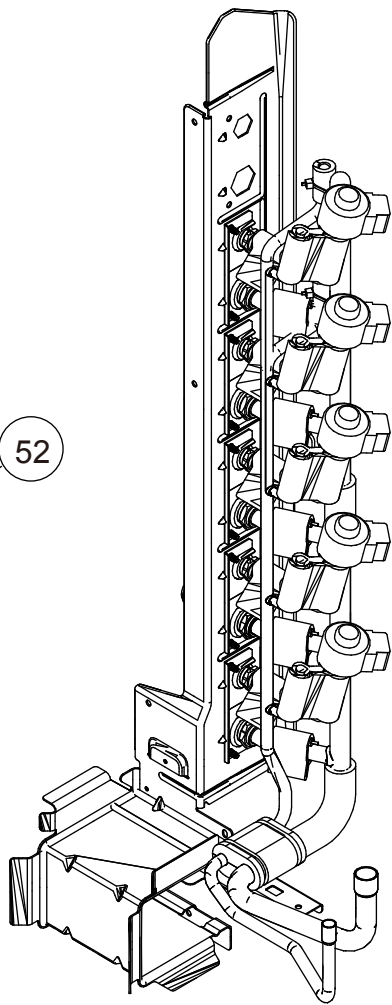

OUTDOOR UNIT  
 AOYG36LBLA5  
 AOYG45LBLA6  
 Inverter assy

Ref.	Description	Parts number
31	Heat Sink A	9380483007
32	Heat Sink C	9380980018
33	Terminal 2P Power	9900428105
34	Terminal 3P Inner	9306489045
35	Main PCB (36LBLA5)	9710455049
35	Main PCB (45LBLA6)	9710455056
36	Filter PCB	9709911075
37	Transistor PCB	9709901113
38	ACTPM	9708920009
39	Choke Coil	9900624019

Ref.	Description	Part number
41	Condenser Sub Assy	9374420360
42	Condensing Pipe Assy	9371378107
43	3-way Valve Assy	9381055012

OUTDOOR UNIT  
 AOYG36LBLA5  
 AOYG45LBLA6

51

54

OUTDOOR UNIT  
 AOYG36LBLA5  
 AOYG45LBLA6

Ref.	Description	Part number
51	3-way Valve Assy	9315414052
52	Accumulator Sub Assy	9372700075
53	Suction Pipe Assy	9372514191
54	Compressor	9810275004
-	Belt Heater	9361140356

OUTDOOR UNIT  
 AOYG36LBLA5  
 AOYG45LBLA6

Union plate  
assy-6

Union  
holder

8 pin

9 pin

9 pin

Ref.	Description	Part number
81	Valve Gas Pipe Assy-6	9382236021
82	Valve Liquid Pipe Assy-6	9382235024
83	Expansion Valve Coil A	9970186004
84	Expansion Valve Coil B	9970187001
85	Expansion Valve Coil C	9970186011
86	Expansion Valve Coil D	9970187018
87	Expansion Valve Coil E	9970186028
88	Expansion Valve Coil F	9970187025
89	Thermistor BA Assy	9900924010
90	Thermistor DC Assy	9900925017
91	Thermistor FE Assy	9900939014