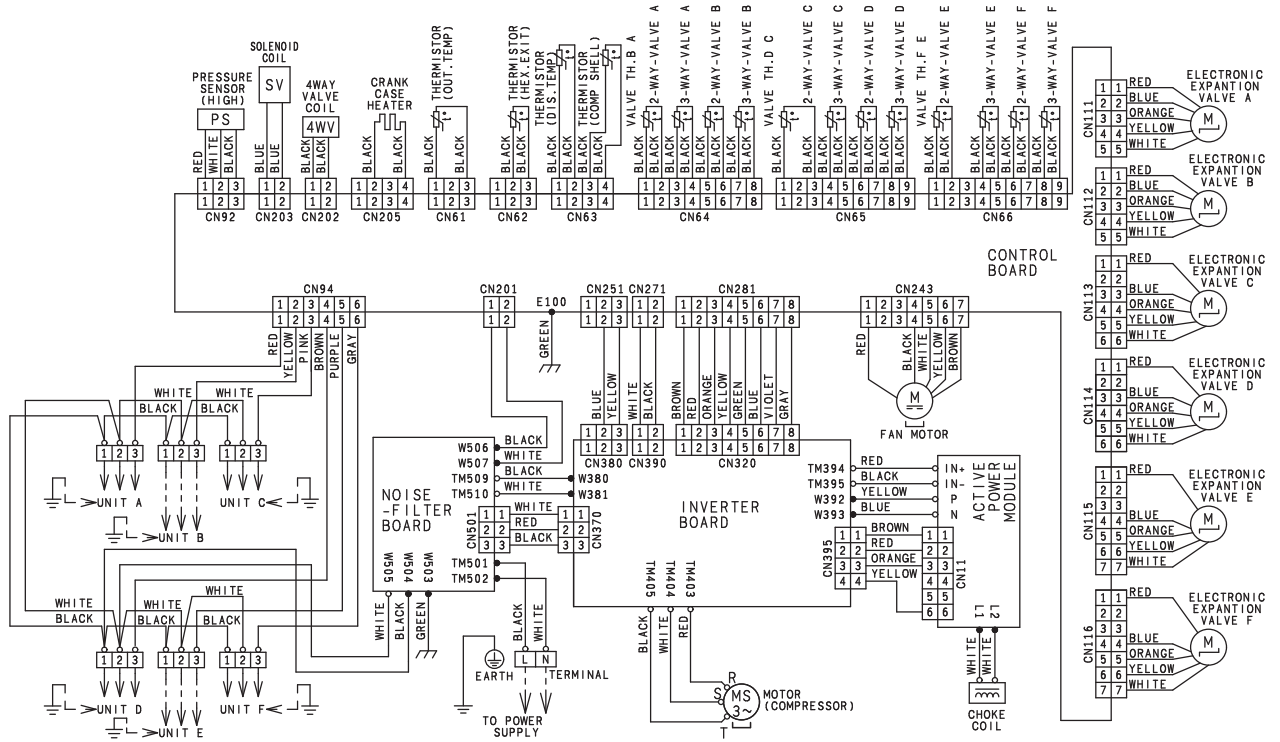

5. Wiring diagram

5-1. Model: AOYG45LBLA6

OUTDOOR UNIT
AOYG45LBLA6

OUTDOOR UNIT
AOYG45LBLA6