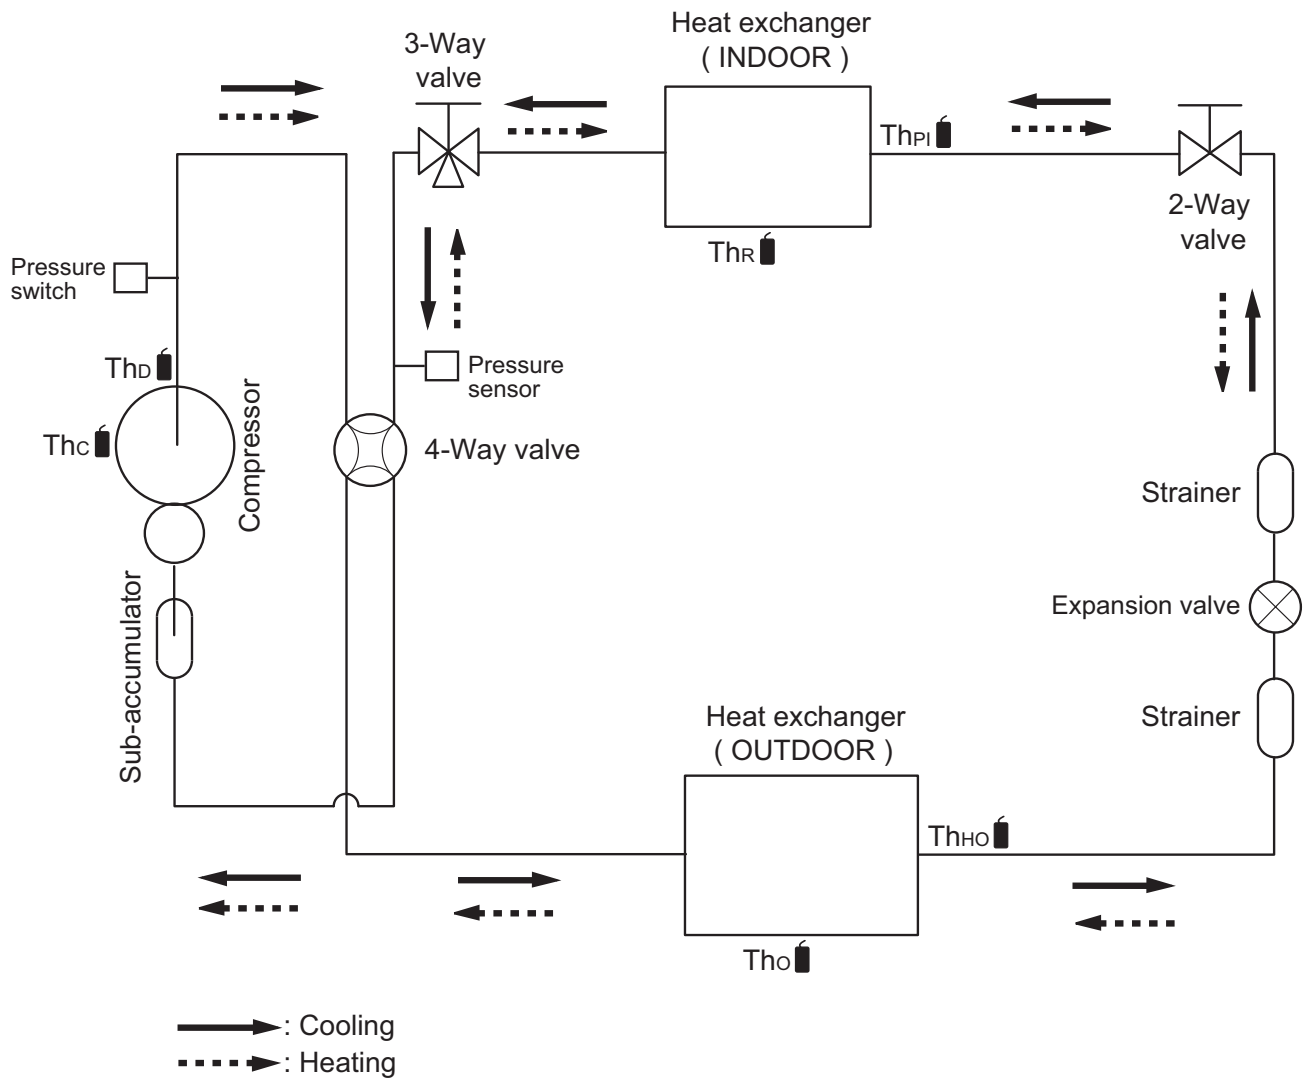

## 4-2. Models: AOYG36KBTB, AOYG45KBTB, and AOYG54KBTB

OUTDOOR UNIT  
AOYG24-54KBTB

OUTDOOR UNIT  
AOYG24-54KBTB

- Th<sub>c</sub> : Thermistor (Compressor temperature)
- Th<sub>d</sub> : Thermistor (Discharge temperature)
- Th<sub>o</sub> : Thermistor (Outdoor temperature)
- Th<sub>HO</sub> : Thermistor (Heat Exchanger Out temperature)
- Th<sub>R</sub> : Thermistor (Room temperature)
- Th<sub>PI</sub> : Thermistor (Pipe temperature)