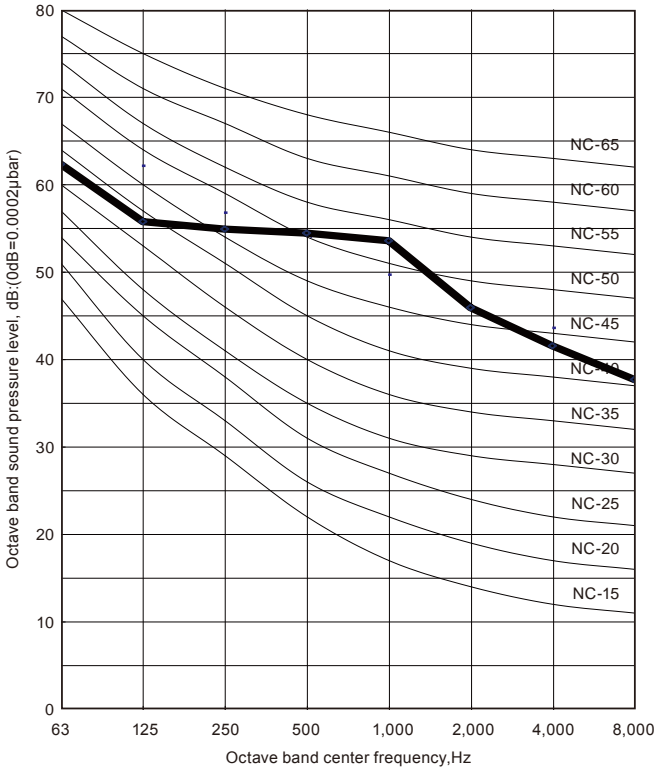

● Cooling

● Heating

MODEL: AO*G54LA

● Cooling

● Heating

OUTDOOR UNIT

OUTDOOR UNIT

7-2. SOUND LEVEL CHECK POINT