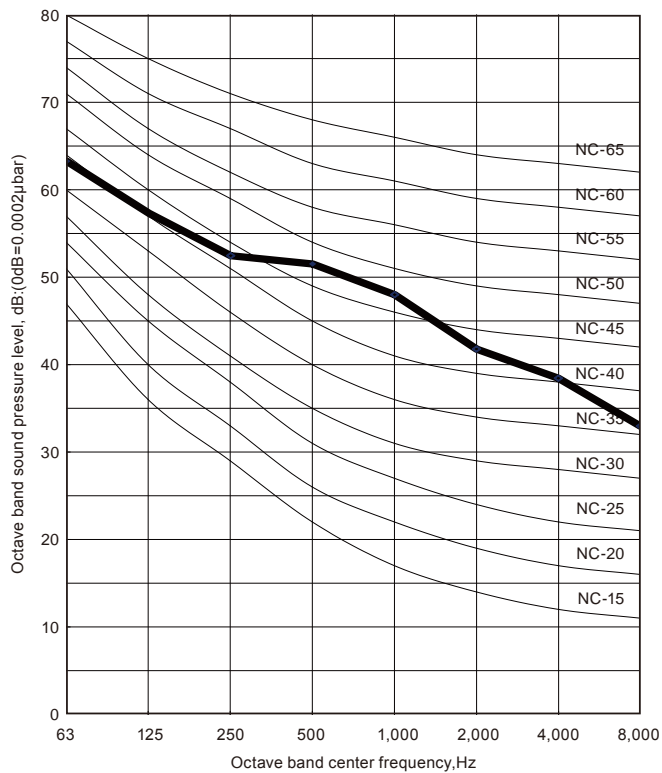

7. OPERATION NOISE

7-1. NOISE LEVEL CURVE

■ MODEL: AO*G36LA

● Cooling

● Heating

OUTDOOR UNIT

OUTDOOR UNIT

■ MODEL: AO*G45LA