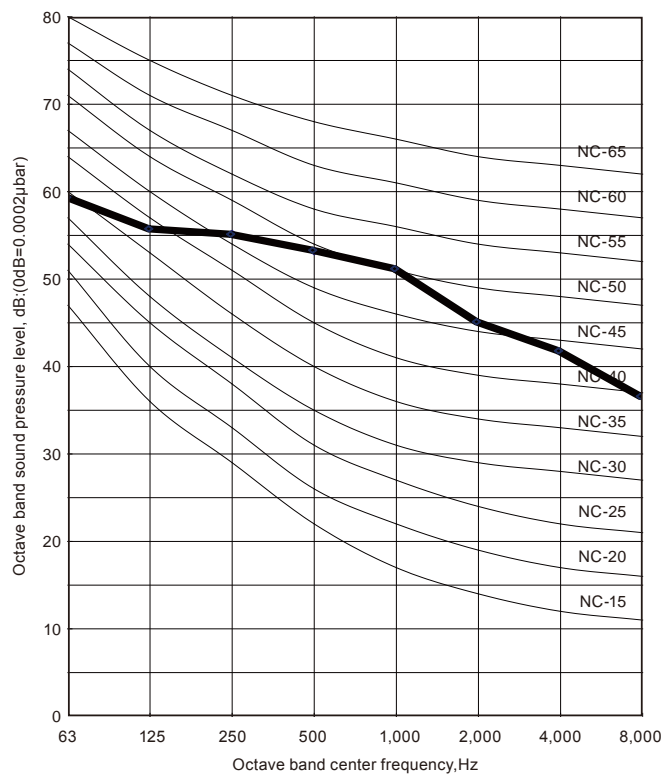

7. OPERATION NOISE

7-1. NOISE LEVEL CURVE

■ MODEL: AO*G36LA

● Cooling

● Heating

OUTDOOR UNIT

OUTDOOR UNIT

■ MODEL: AO*G45LA

● Cooling

● Heating