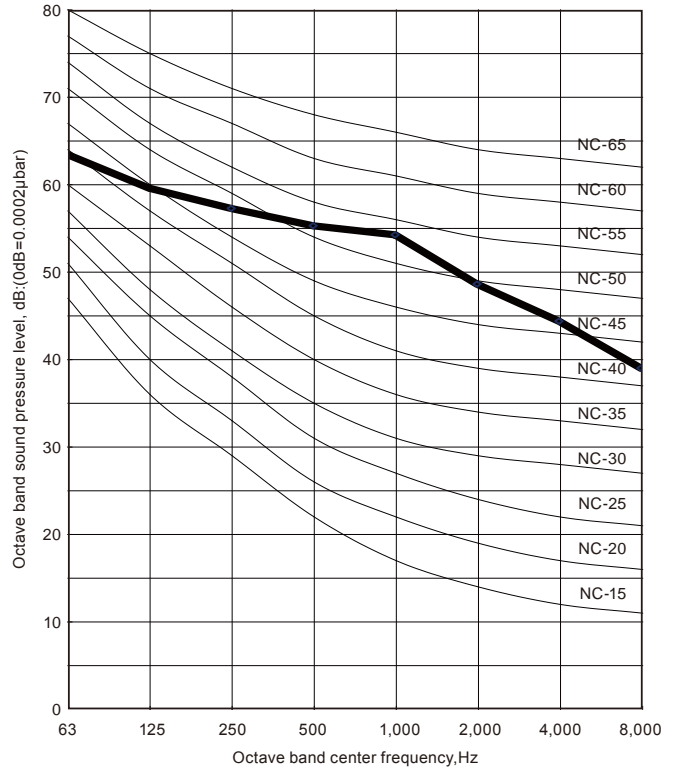

● Cooling

● Heating

MODEL: AO*G54LA

● Cooling

● Heating

OUTDOOR UNIT

OUTDOOR UNIT

7-2. SOUND LEVEL CHECK POINT