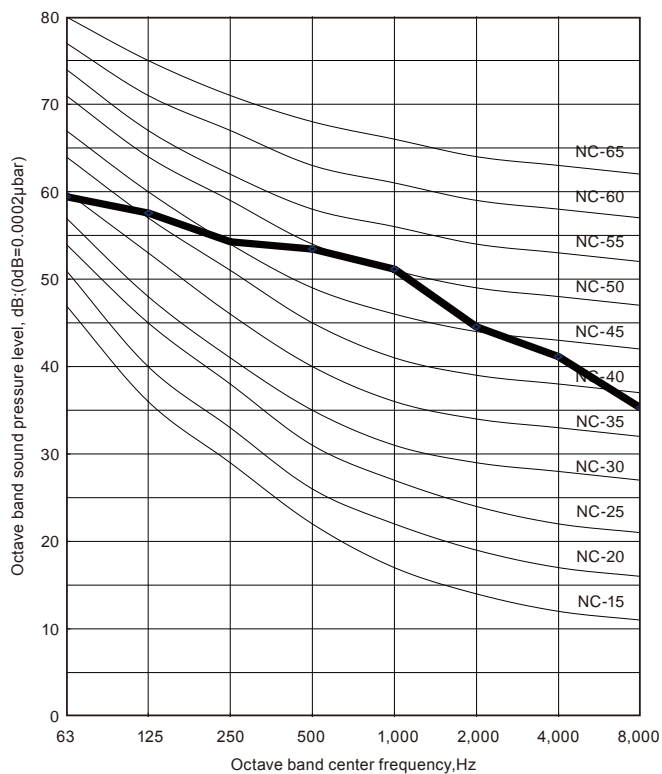

OUTDOOR UNIT

OUTDOOR UNIT

■ MODEL: AO*G45LA

● Cooling