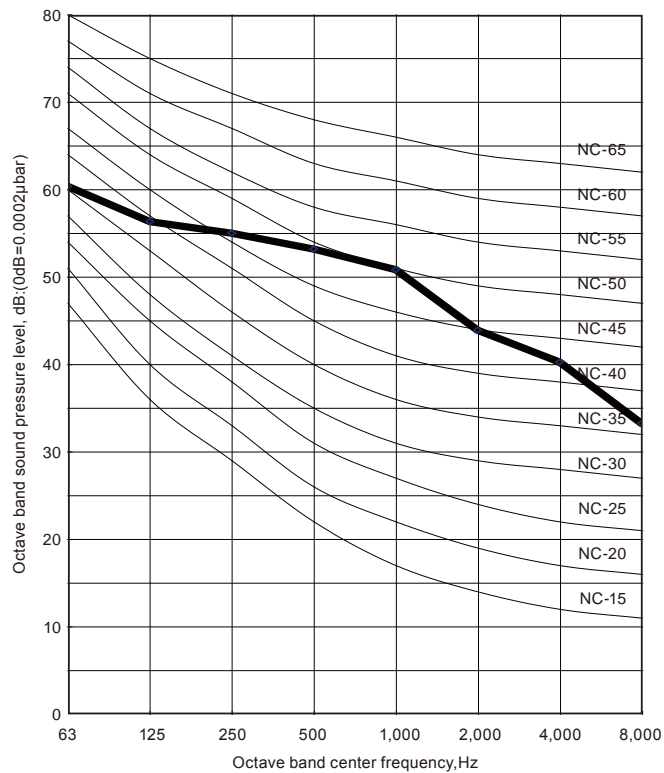

7. OPERATION NOISE

7-1. NOISE LEVEL CURVE

■ MODEL: AO*G36LA

● Cooling

● Heating

OUTDOOR UNIT

OUTDOOR UNIT

■ MODEL: AO*G45LA