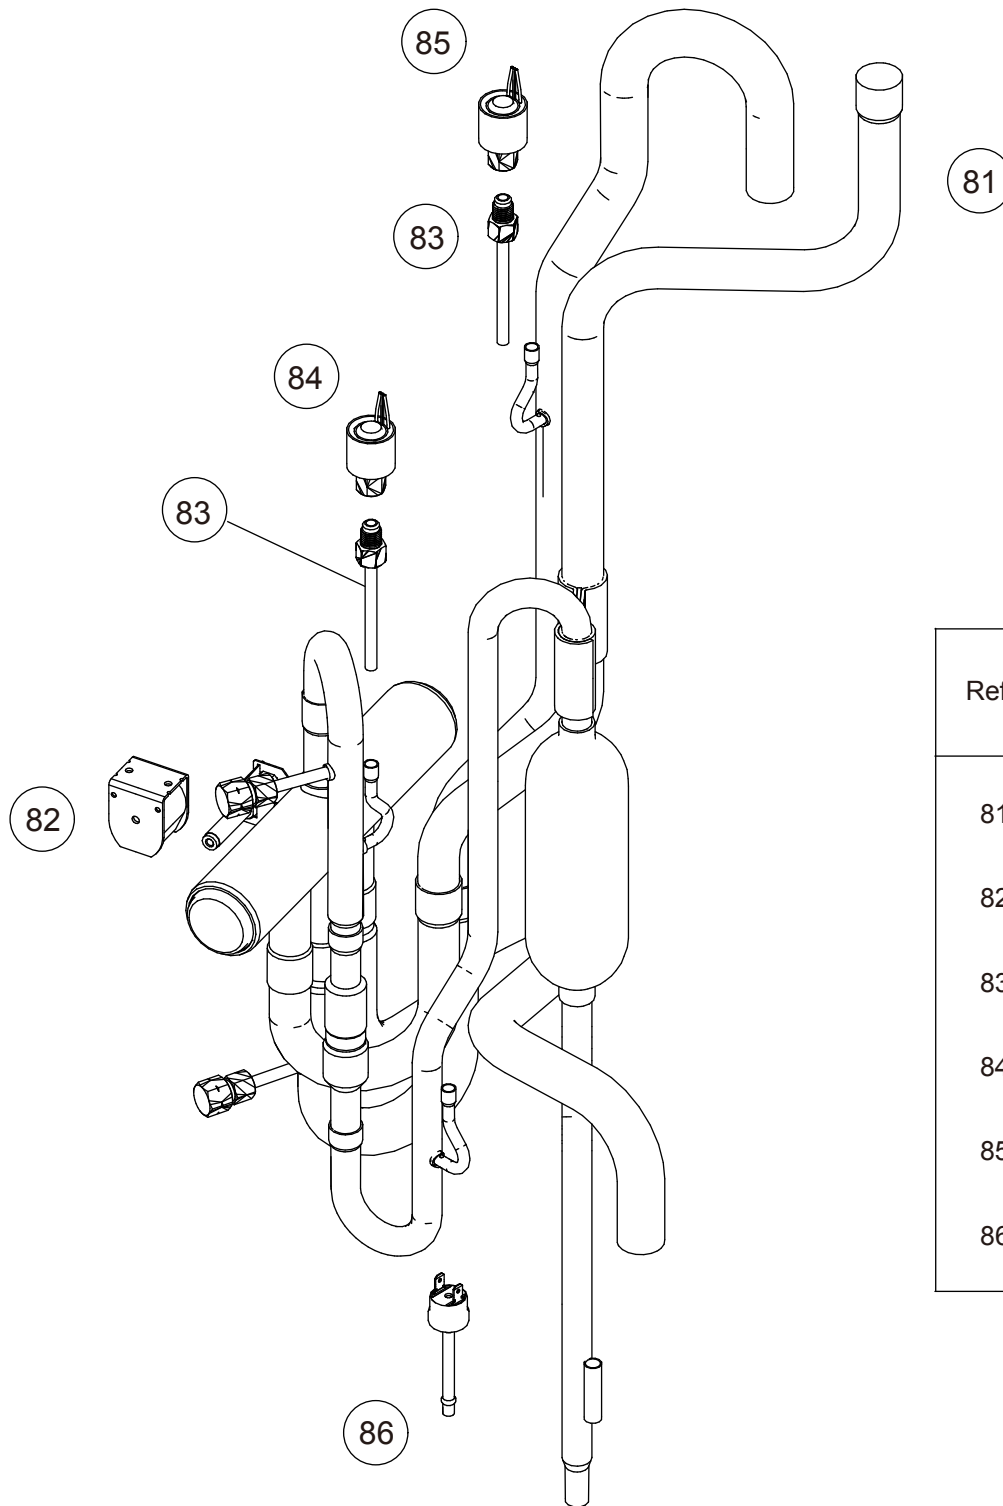

OUTDOOR UNIT
AOYG72LRLA
Revision code : A
Revision code : None

Ref.	Description	Parts number	
		Revision code : None	Revision code : A
81	4-way valve sub assy	9381449040	←
82	Solenoid	9970113017	←
83	Union joint	9970091018	←
84	High pressure sensor	9970178009	←
85	Low pressure sensor	9970178016	←
86	Pressure switch	9900186029	←