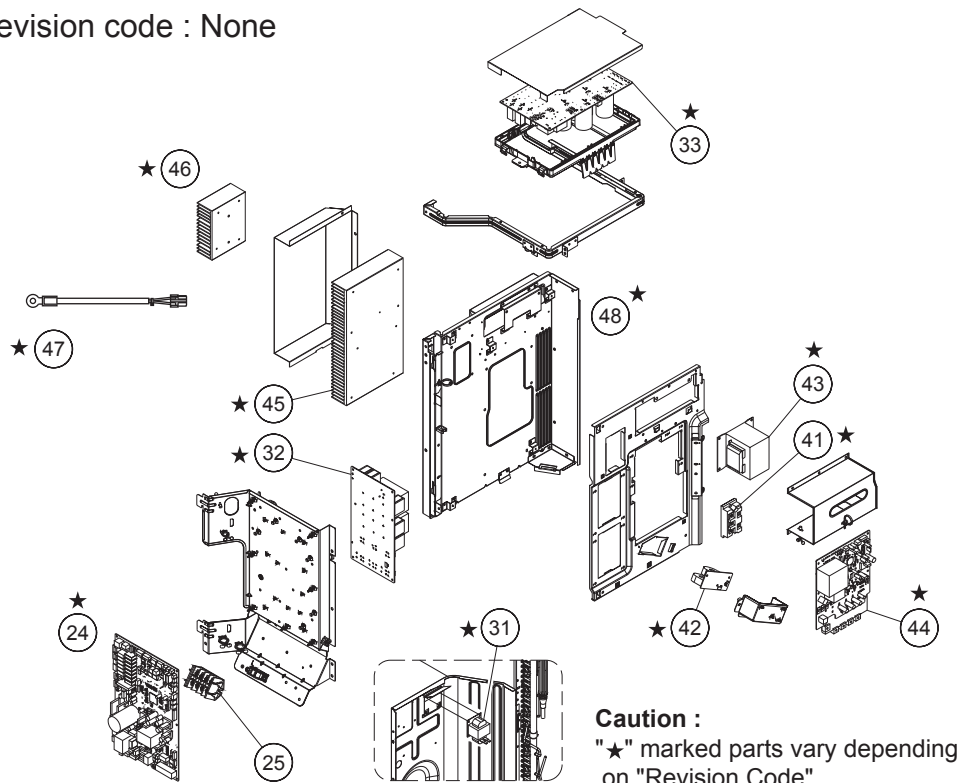

Revision code : None