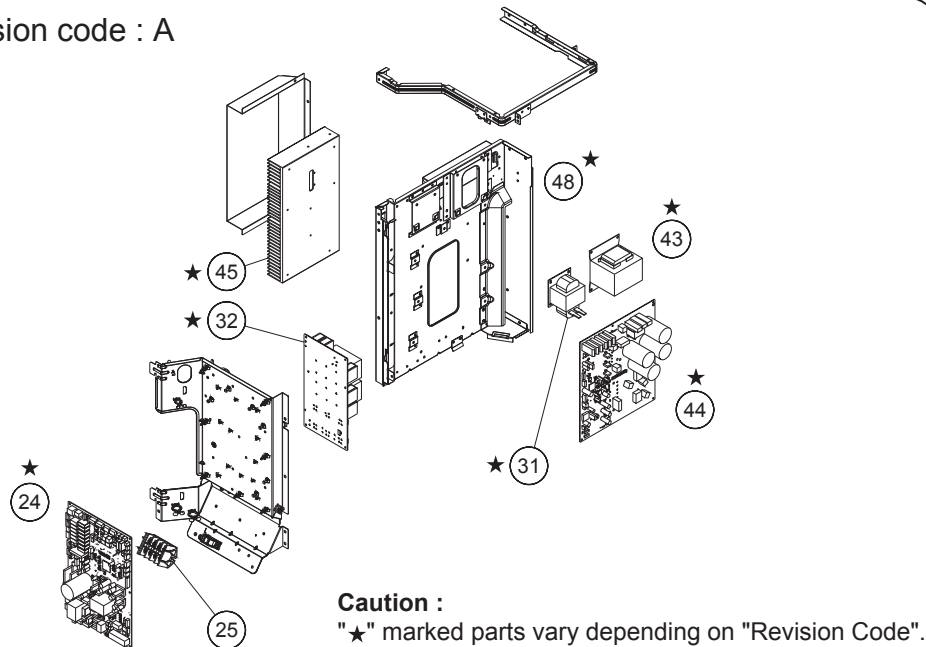

OUTDOOR UNIT AOYG72LRLA

Ref	Description	Parts number	
		Revision code : None	Revision code : A
24	Main PCB (service unit)	9710851025	9710851056
25	Terminal	9900569006	←
31	Reactor assy (main)	9900584016	←
32	Filter PCB	9709919033	9710417016
33	Power PCB	9710771019	None
41	Power diode	0001113013	None
42	CT PCB	9708938028	None
43	Reactor assy (inv)	9900748012	9900748005
44	Inverter PCB (service unit)	9709682012	9709682098
45	Heatsink A	9382538002	9382538019
46	Heatsink B	9382539009	None
47	Heatsink thermistor	9900518004	None
48	Control box (inv part) assy	9382453022	9382453015

Revision code : A