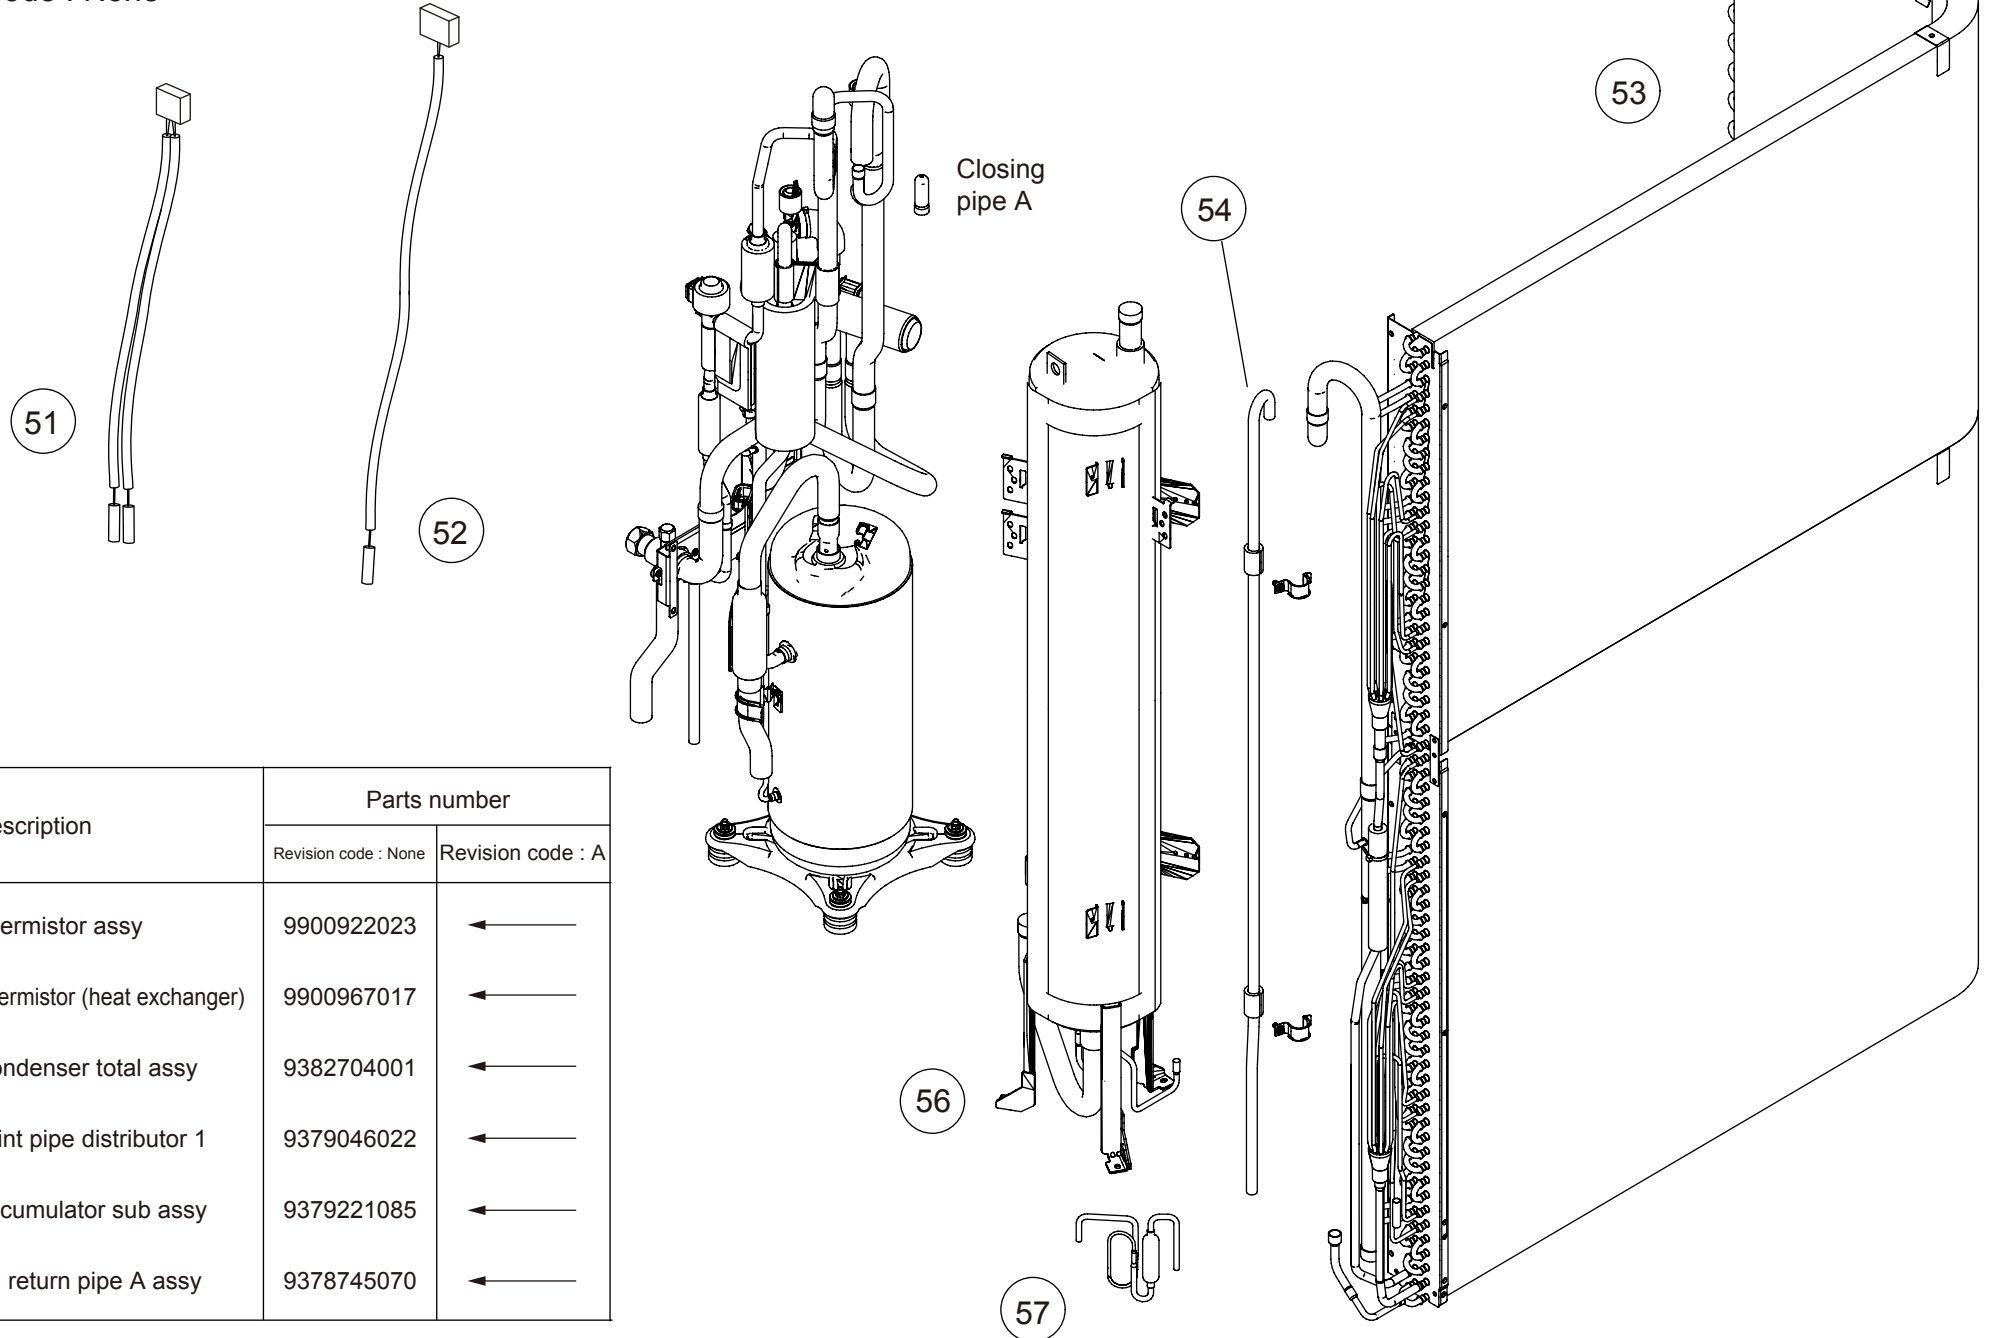

OUTDOOR UNIT
AOYG72LRLA
Revision code : A
Revision code : None

Ref.	Description	Parts number	
		Revision code : None	Revision code : A
51	Thermistor assy	9900922023	←
52	Thermistor (heat exchanger)	9900967017	←
53	Condenser total assy	9382704001	←
54	Joint pipe distributor 1	9379046022	←
56	Accumulator sub assy	9379221085	←
57	Oil return pipe A assy	9378745070	←