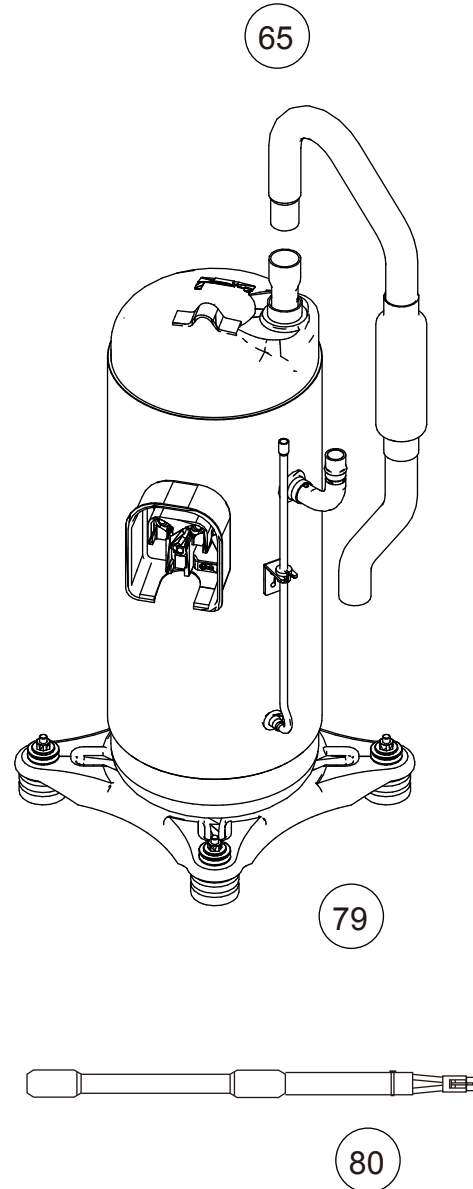

Ref.	Description	Parts number	
		Revision code : None	Revision code : A
61	Expansion valve coil	9970114007	←
62	Expansion valve assy	9378750173	←
63	3-way valve assy	9379039086	←
64	3-way valve assy	9379039062	←
65	Suction pipe A assy	9382716004	←
78	Wire (inverter comp) (service unit)	9382819002	←
79	Compressor sub assy (service unit)	9382796006	9382796013
80	Belt Heater	9361140332	←

OUTDOOR UNIT
AOYG72LRLA
Revision code : A
Revision code : None