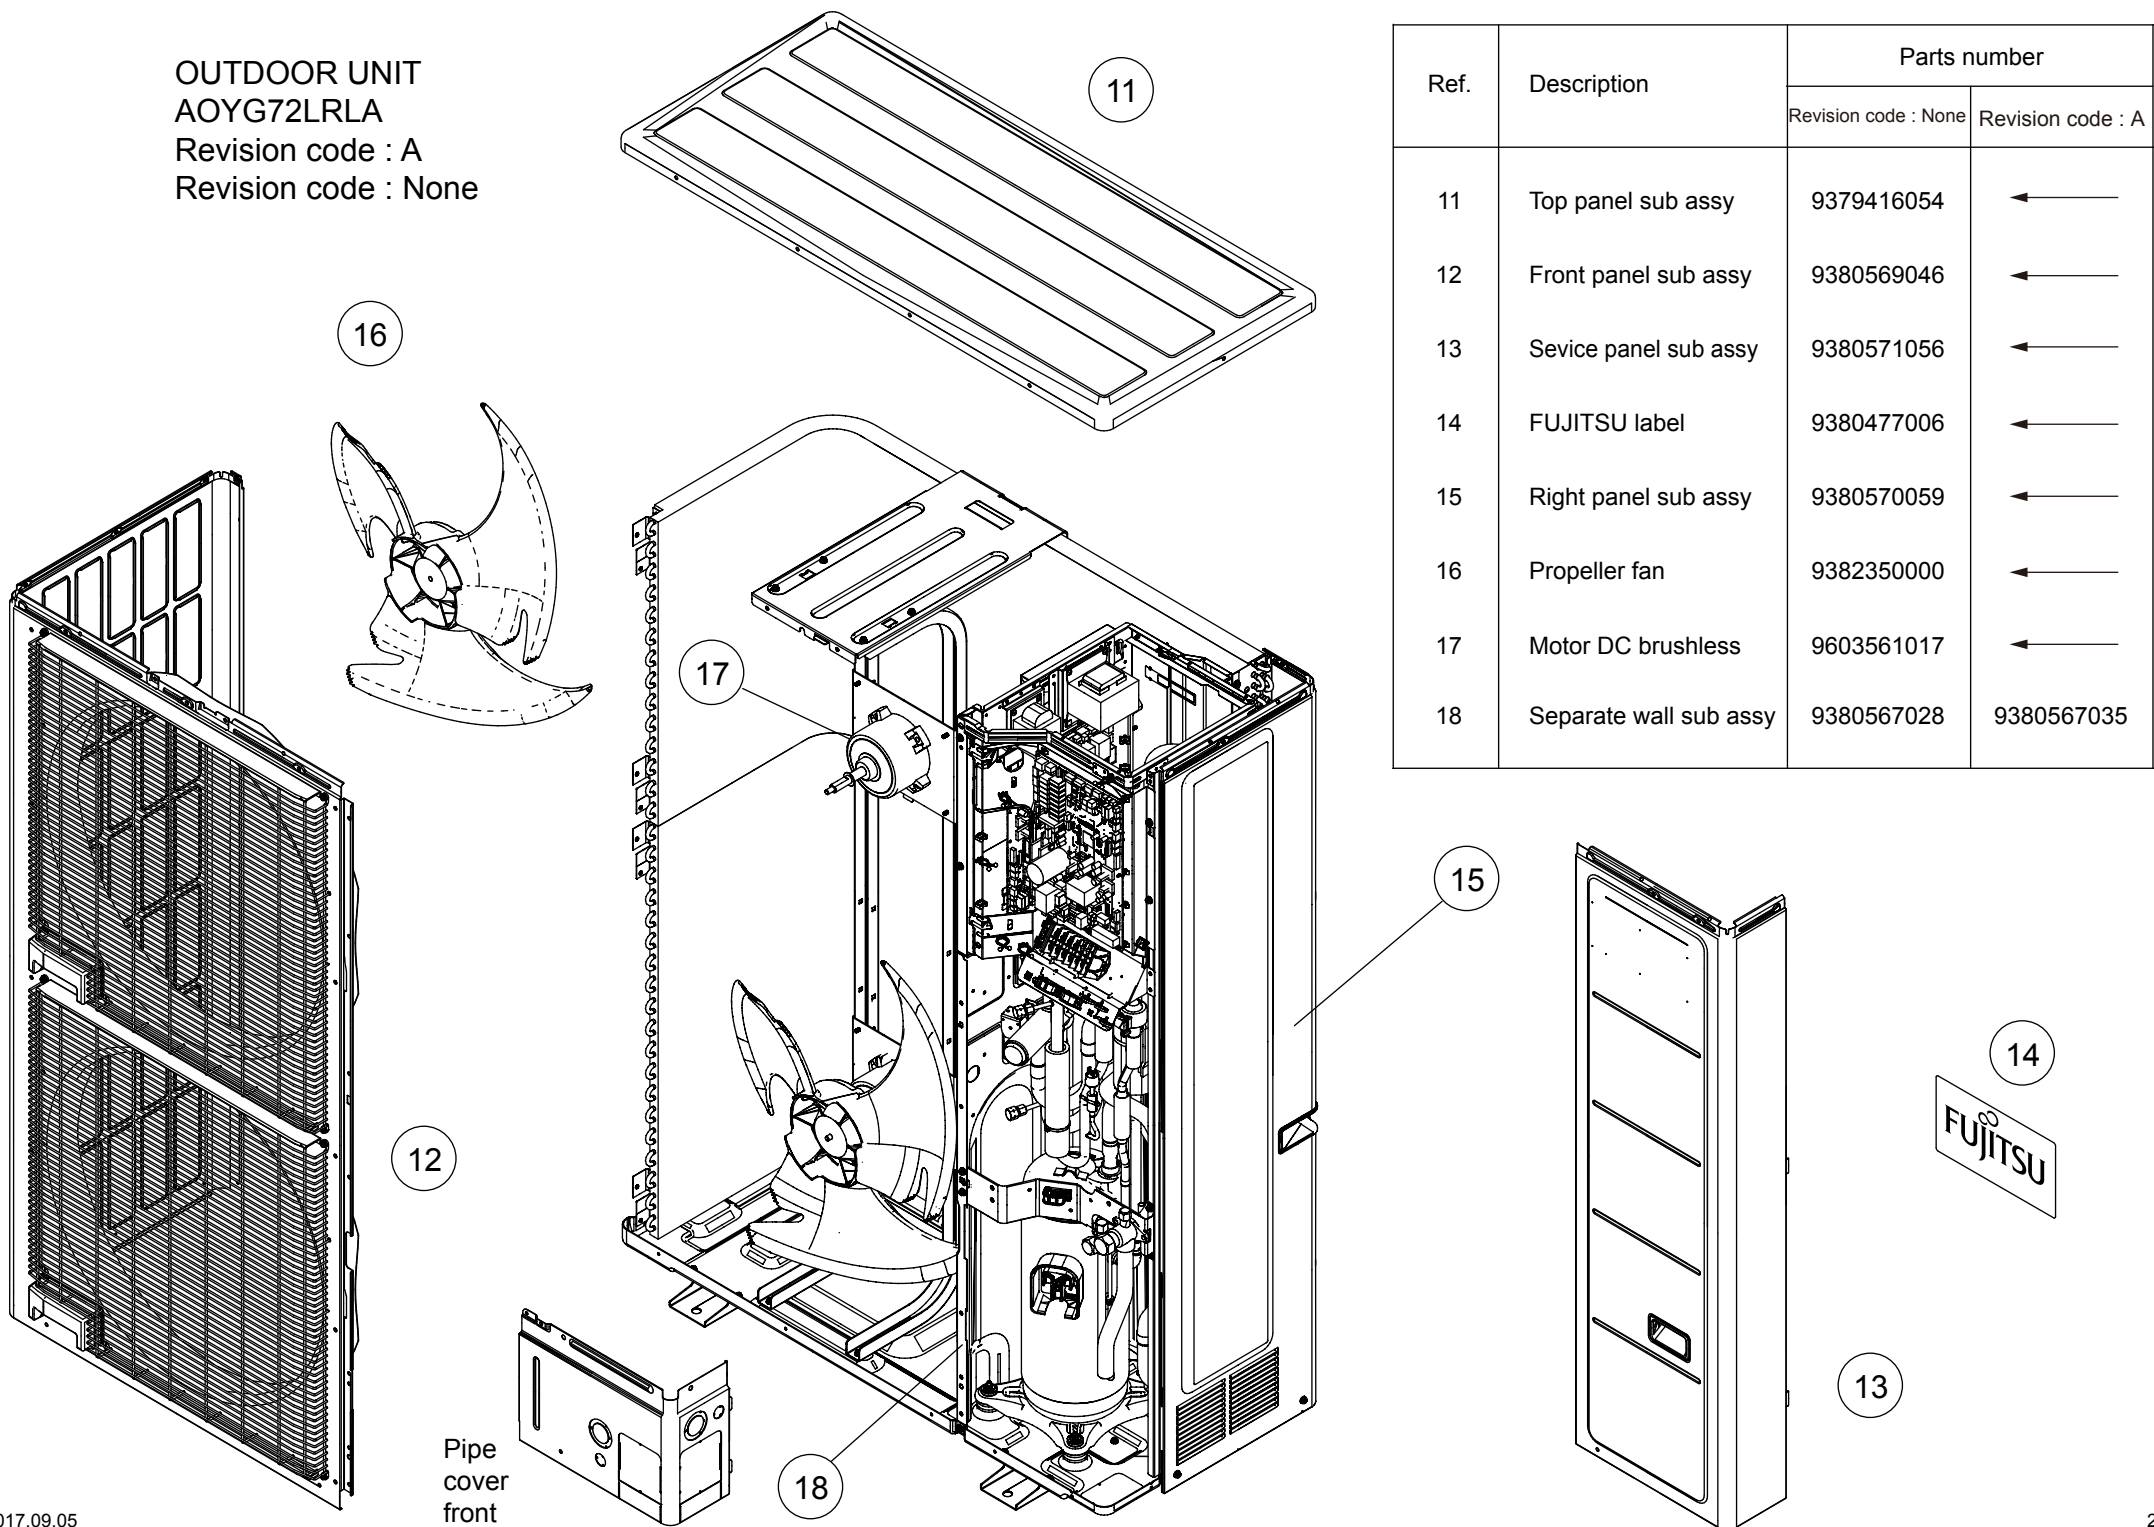

PARTS

OUTDOOR UNIT
 AOYG72LRLA
 Revision code : A
 Revision code : None

Ref.	Description	Parts number	
		Revision code : None	Revision code : A
1	Drain assy	9303029015	←
2	Drain cap	313166024302	←
3	Protective net aasy	9378926066	←
4	Thermo holder	9375211011	←
5	Outdoor thermistor	9900957018	←

OUTDOOR UNIT
 AOYG72LRLA
 Revision code : A
 Revision code : None

Ref.	Description	Parts number	
		Revision code : None	Revision code : A
11	Top panel sub assy	9379416054	←
12	Front panel sub assy	9380569046	←
13	Sevice panel sub assy	9380571056	←
14	FUJITSU label	9380477006	←
15	Right panel sub assy	9380570059	←
16	Propeller fan	9382350000	←
17	Motor DC brushless	9603561017	←
18	Separate wall sub assy	9380567028	9380567035