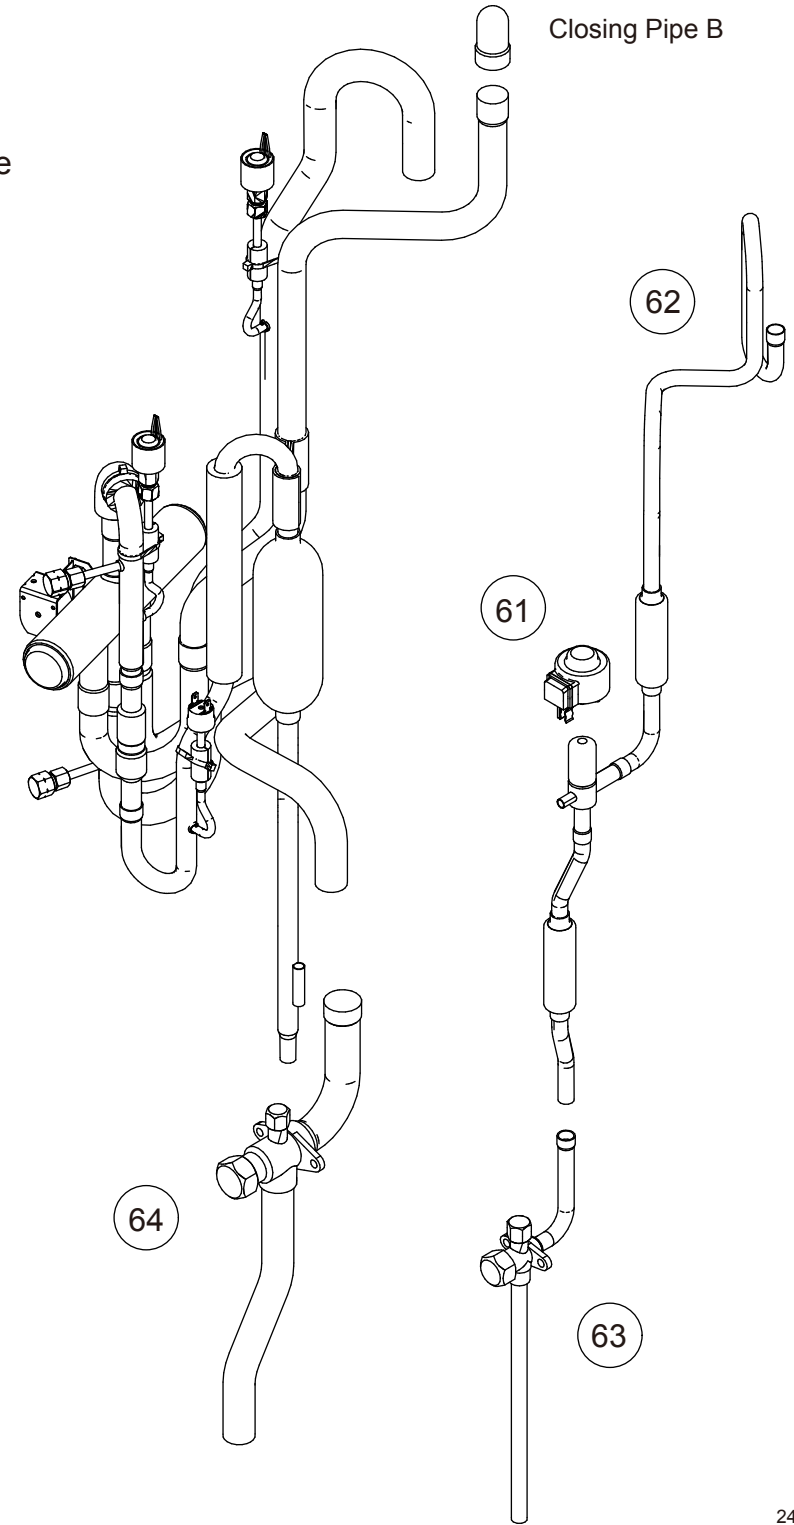

Ref.	Description	Parts number	
		Revision code : None	Revision code : A
61	Expansion valve coil	9970114007	←
62	Expansion valve assy	9378750173	←
63	3-way valve assy	9379039086	←
64	3-way valve assy	9379039062	←
65	Suction pipe A assy	9382716004	←
78	Wire (inverter comp) (service unit)	9382819002	←
79	Compressor sub assy (service unit)	9382796006	9382796013
80	Belt Heater	9361140332	←

OUTDOOR UNIT
AOYG72LRLA
Revision code : A
Revision code : None