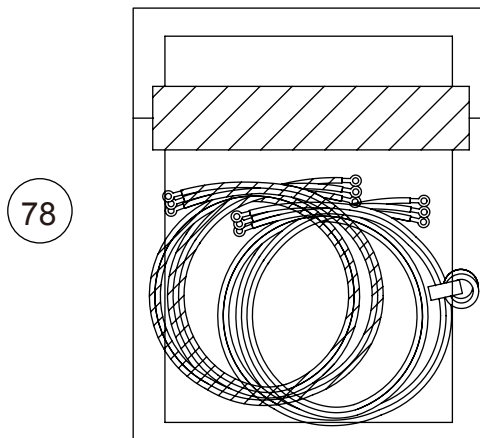

Ref.	Description	Parts number	
		Revision code : None	Revision code : A
61	Expansion valve coil	9970114007	←
62	Expansion valve assy	9378750173	←
63	3-way valve assy	9379039086	←
64	3-way valve assy	9379039062	←
65	Suction pipe A assy	9382716004	←
78	Wire (inverter comp) (service unit)	9382819002	←
79	Compressor sub assy (service unit)	9382796006	9382796013
80	Belt Heater	9361140332	←

OUTDOOR UNIT
AOYG72LRLA
Revision code : A
Revision code : None