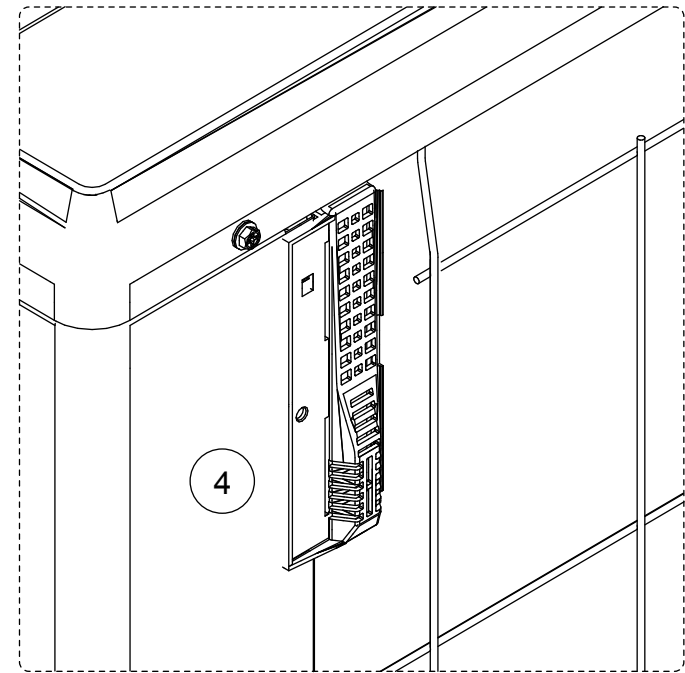

PARTS

OUTDOOR UNIT
 AOYG72LRLA
 Revision code : A
 Revision code : None

Ref.	Description	Parts number	
		Revision code : None	Revision code : A
1	Drain assy	9303029015	←
2	Drain cap	313166024302	←
3	Protective net aasy	9378926066	←
4	Thermo holder	9375211011	←
5	Outdoor thermistor	9900957018	←