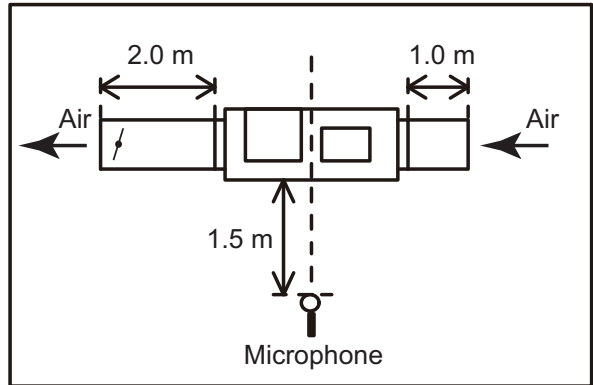

9-7. Medium static pressure duct type

- **Model: ARXA024GLEH**

- **Model: ARXA030GLEH**

- **Model: ARXA036GLEH**

- **Model: ARXA045GLEH**

INDOOR
UNITS

INDOOR
UNITS

9-17. Sound level check point

- Compact cassette type
- Circular flow cassette type
- Cassette type

- Low static pressure duct (Mini duct) type
- Low static pressure duct (Slim duct) type
- Medium static pressure duct type
- High static pressure duct type