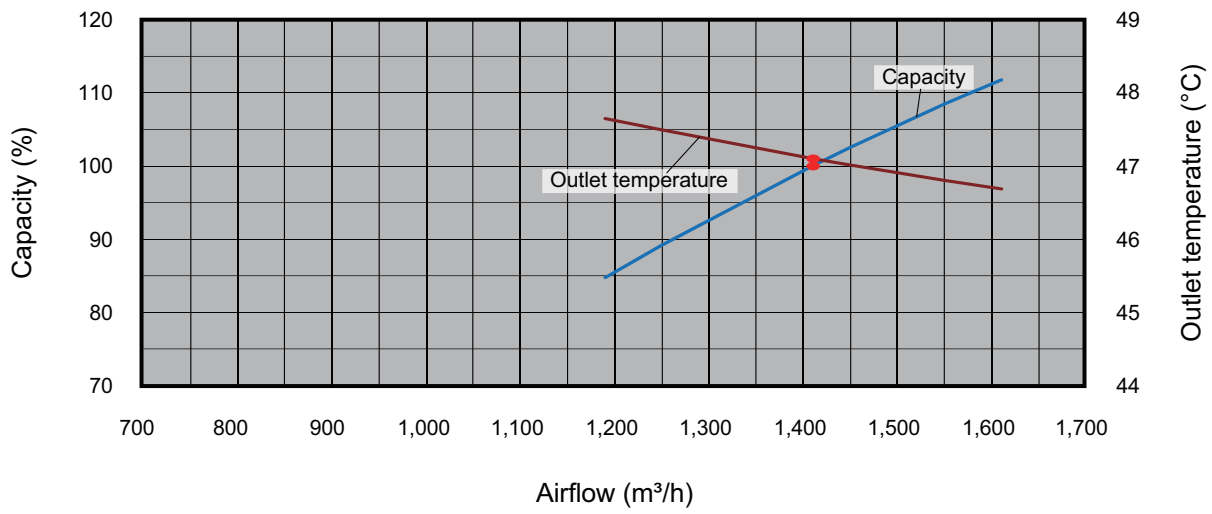

Model: ARXA030GLEH

Cooling

Heating

INDOOR
UNITS

INDOOR
UNITS