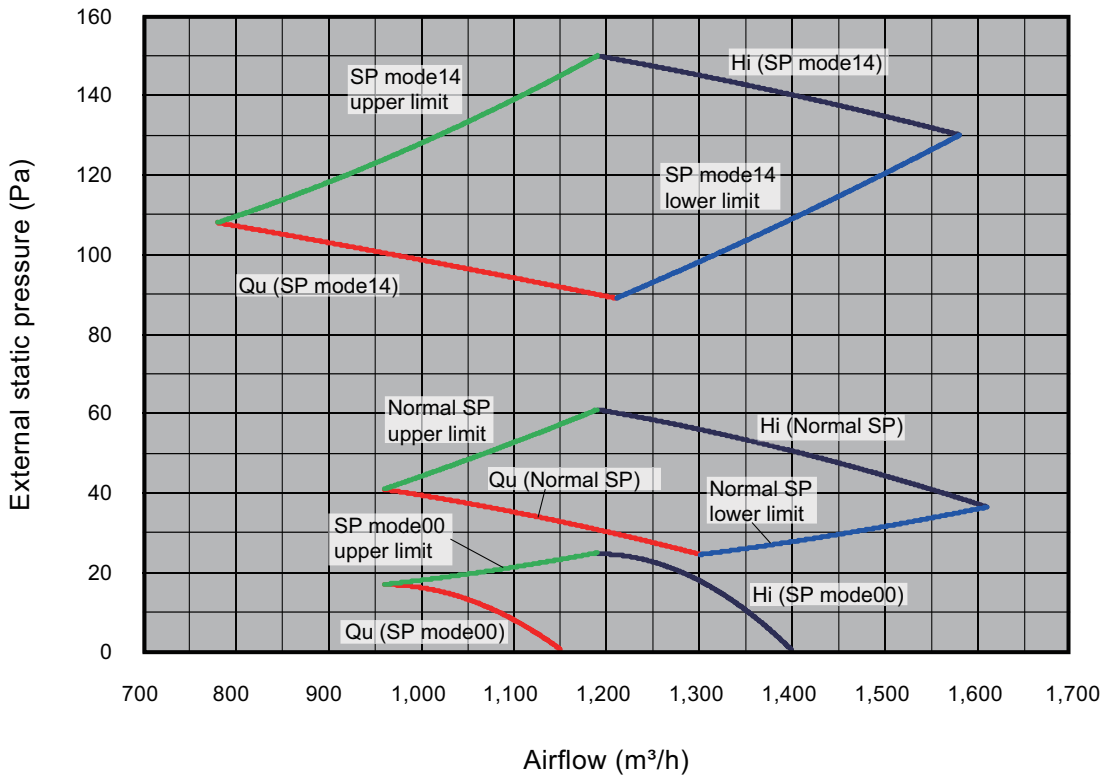

Model: ARXA030GLEH

Cooling

Heating

INDOOR
UNITS

INDOOR
UNITS