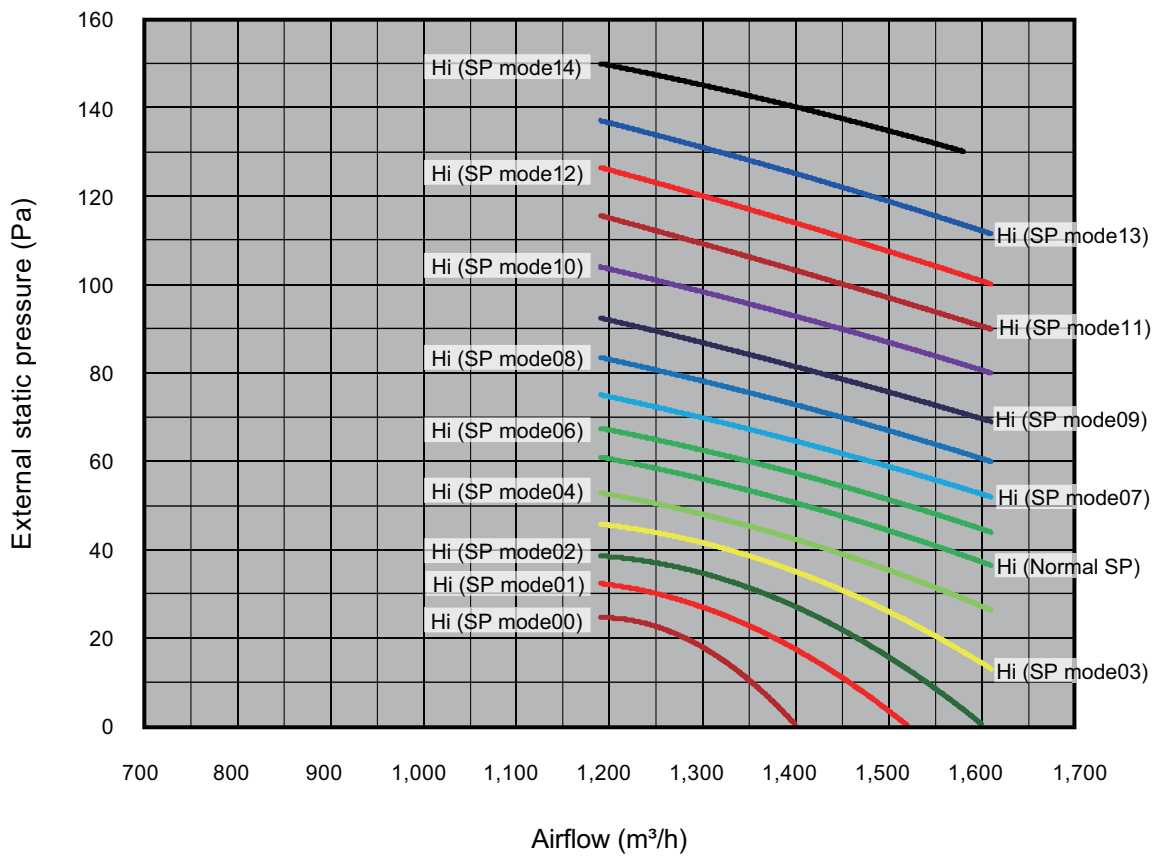

Model: ARXA030GLEH

Cooling

Heating

INDOOR
UNITS

INDOOR
UNITS