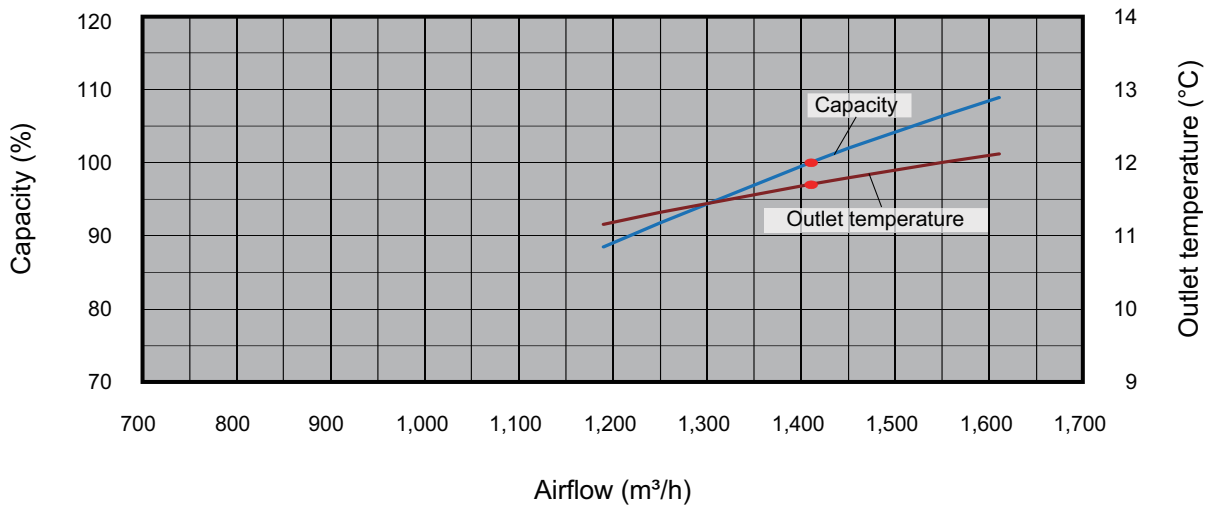

Model: ARXA030GLEH

Cooling

Heating

INDOOR
UNITS

INDOOR
UNITS