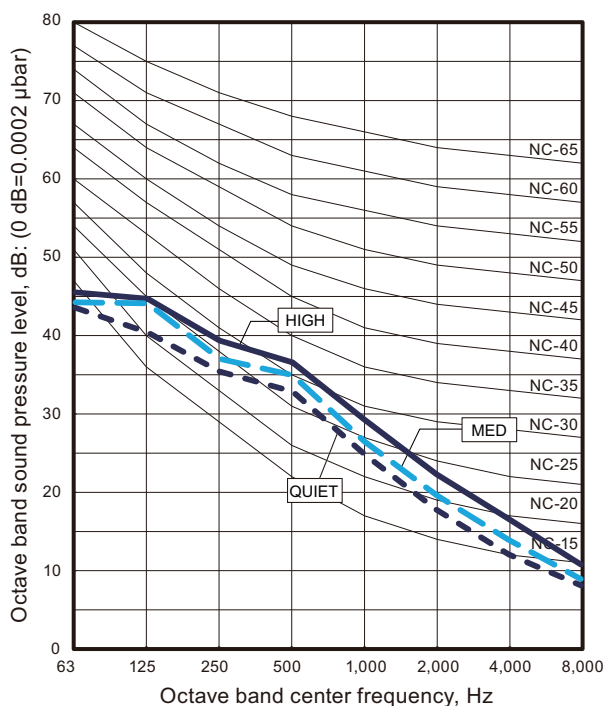

- **Model: ARXA036GLEH**