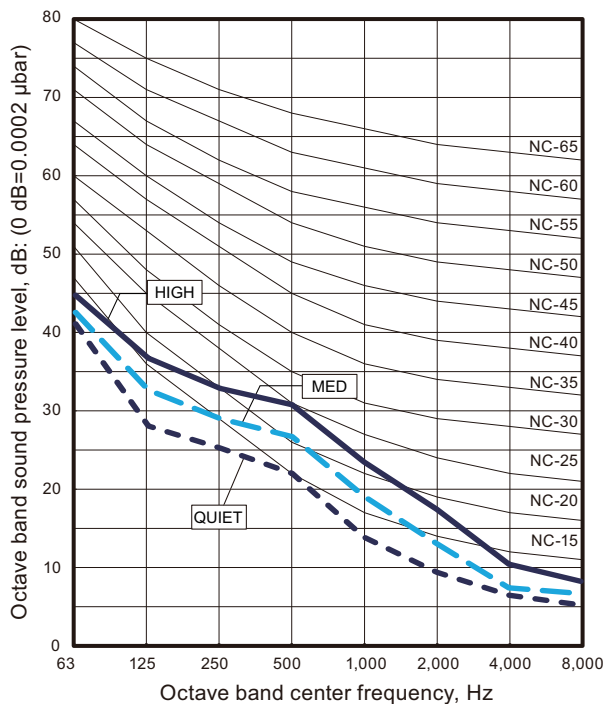

9-7. Medium static pressure duct type

- **Model: ARXA024GLEH**