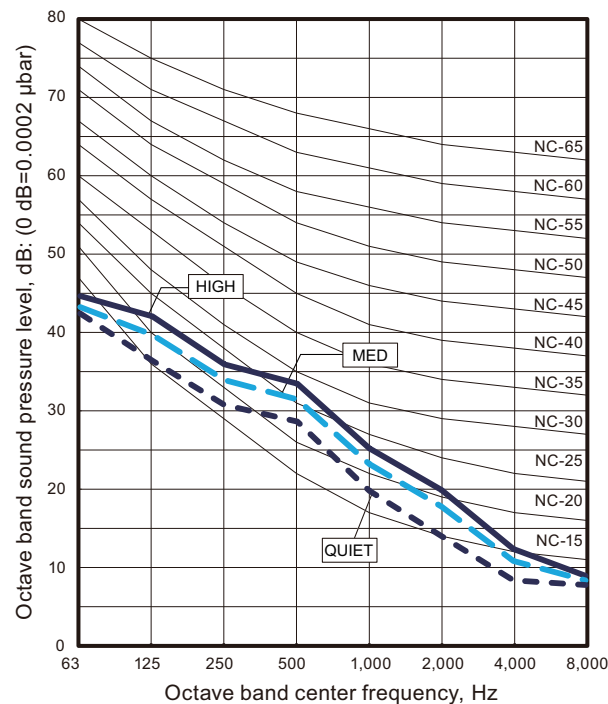

- **Model: ARXA030GLEH**