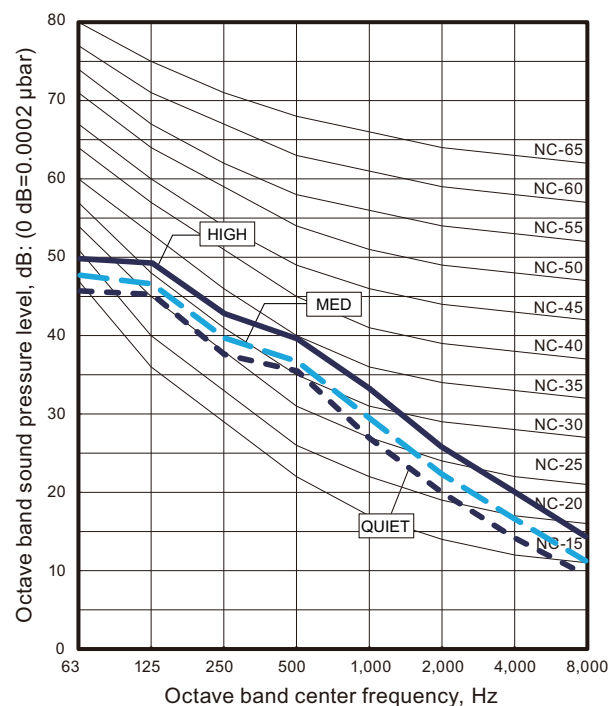

- **Model: ARXA045GLEH**

INDOOR
UNITS

INDOOR
UNITS