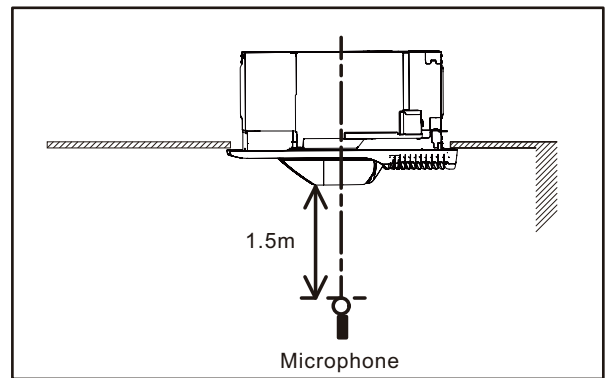

- 3D flow cassette type