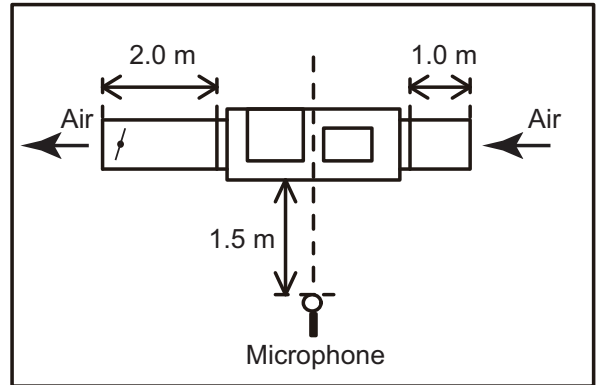

# 9-17. Sound level check point

- Compact cassette type
- Circular flow cassette type
- Cassette type

- Low static pressure duct (Mini duct) type
- Low static pressure duct (Slim duct) type
- Medium static pressure duct type
- High static pressure duct type