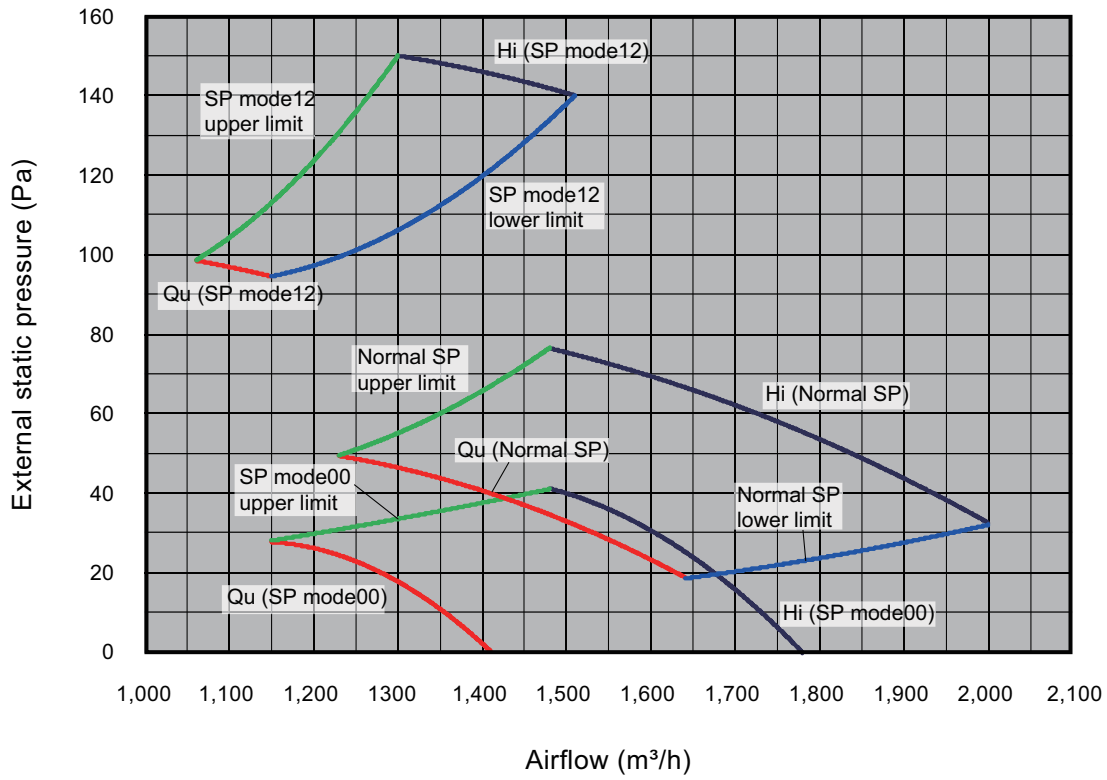

■ Model: ARXA036GLEH

Cooling

Heating

INDOOR
UNITS

INDOOR
UNITS