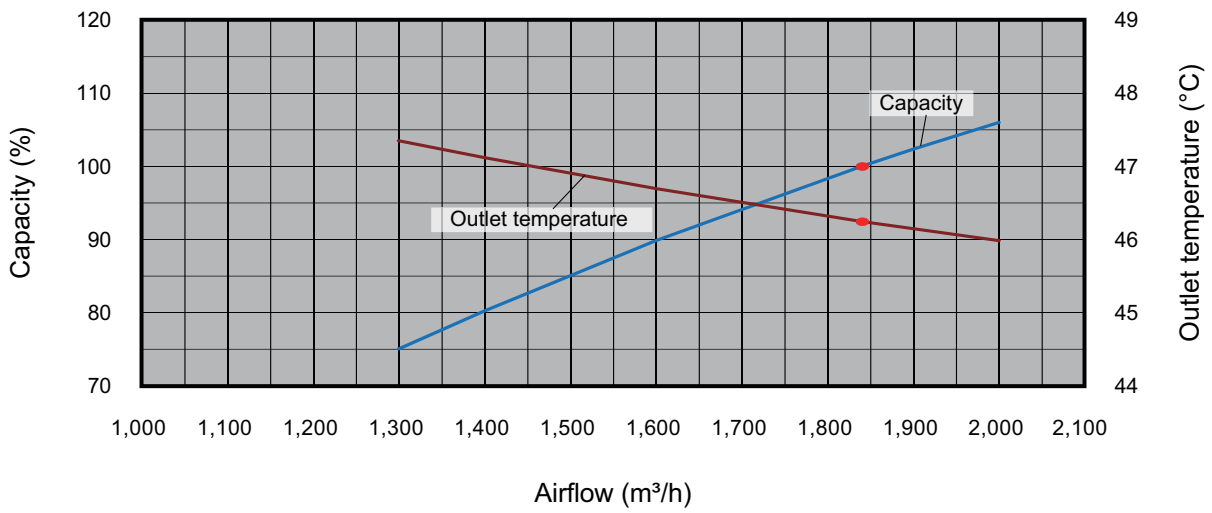

■ Model: ARXA036GLEH

Cooling

Heating

INDOOR
UNITS

INDOOR
UNITS