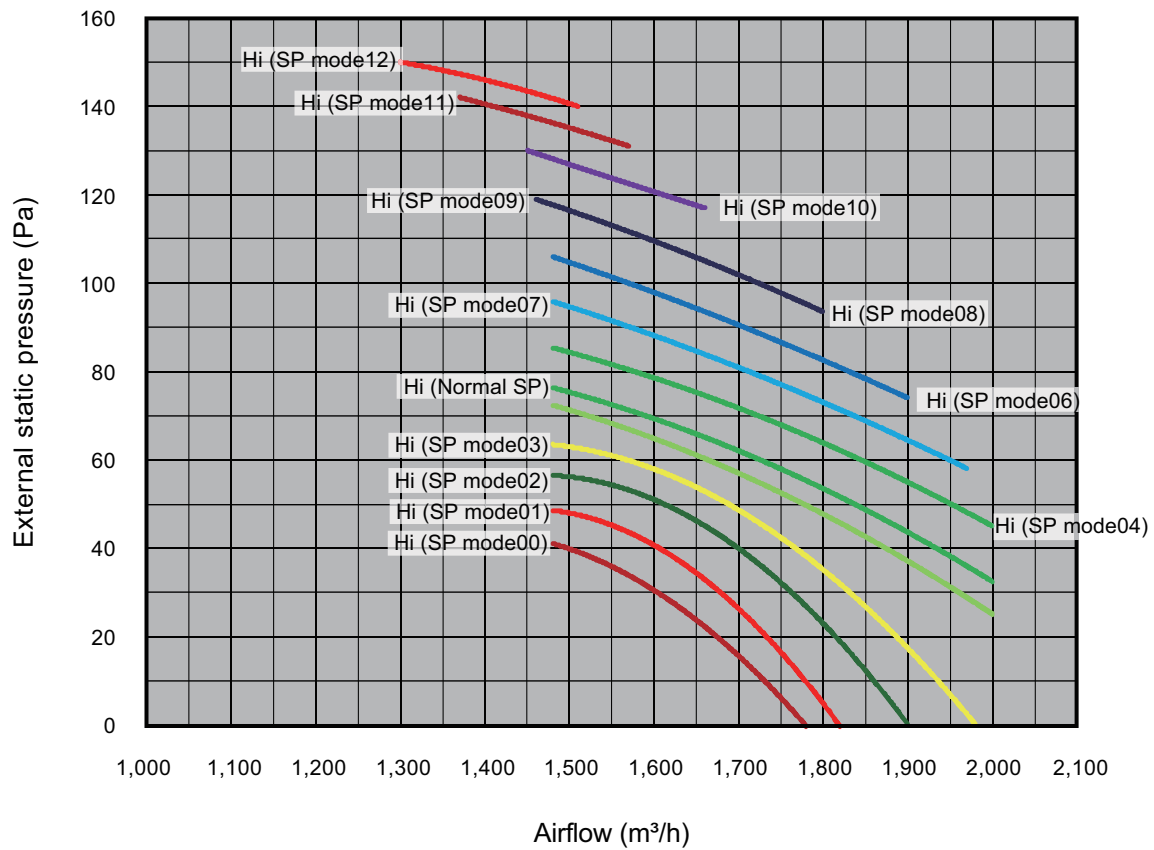

■ Model: ARXA036GLEH

Cooling

Heating

INDOOR
UNITS

INDOOR
UNITS