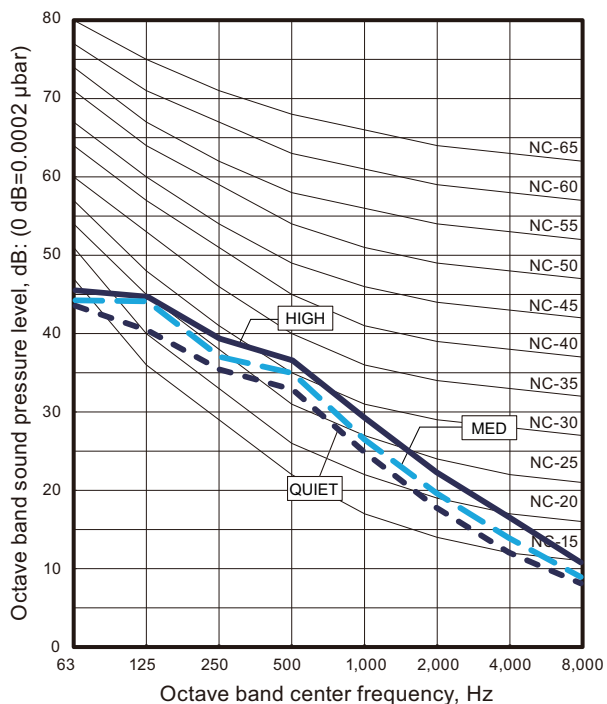

- Model: ARXA036GLEH