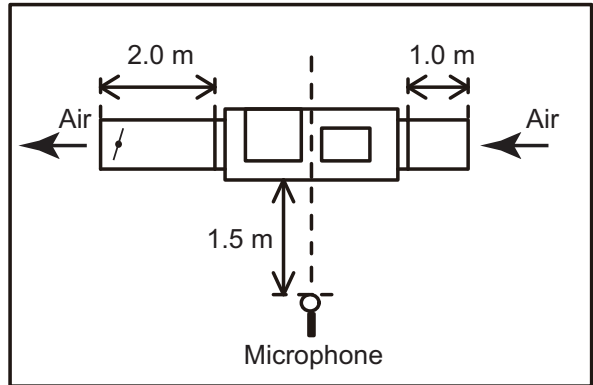

# 9-17. Sound level check point

- Compact cassette type
- Circular flow cassette type
- Cassette type

- Low static pressure duct (Mini duct) type
- Low static pressure duct (Slim duct) type
- Medium static pressure duct type
- High static pressure duct type