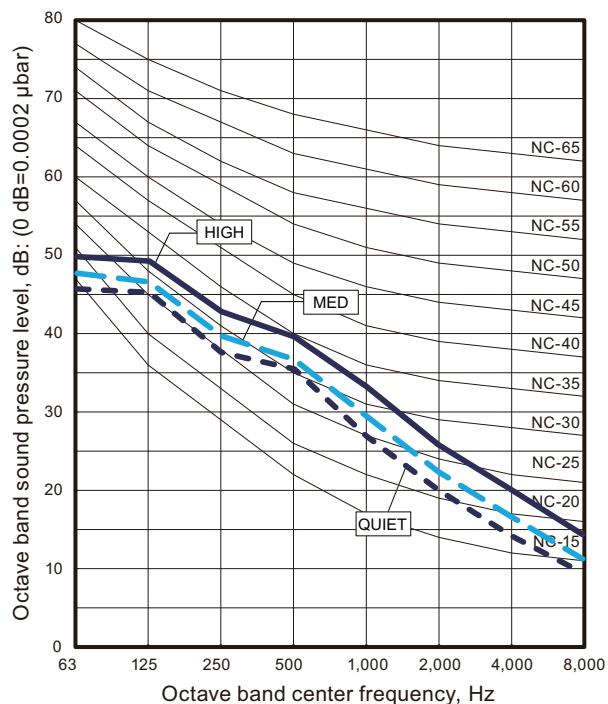

- Model: ARXA045GLEH

INDOOR
UNITS

INDOOR
UNITS