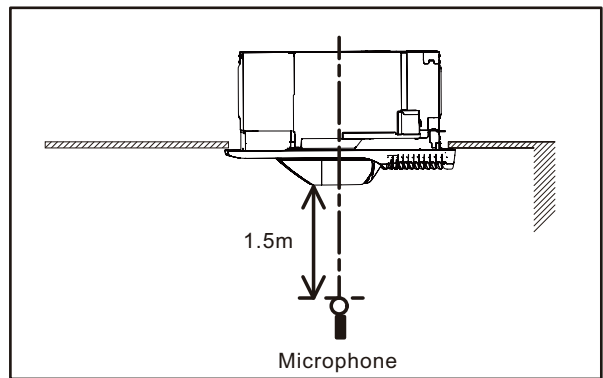

- 3D flow cassette type