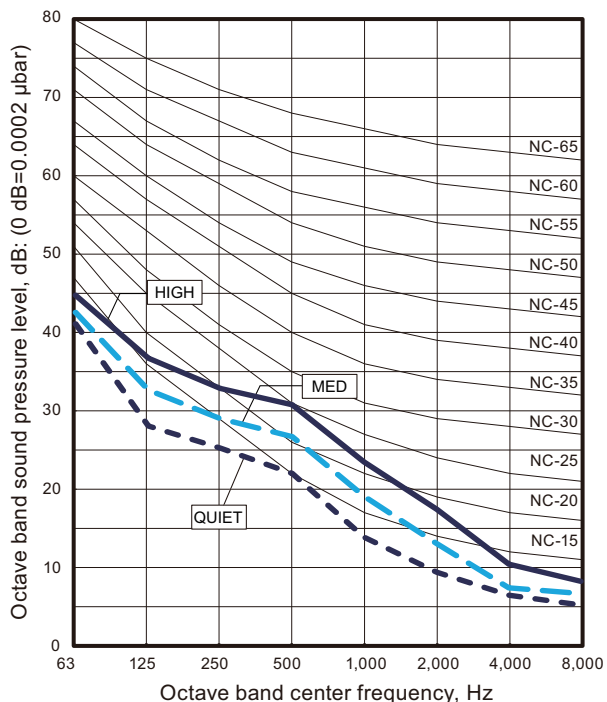

9-7. Medium static pressure duct type

- Model: ARXA024GLEH