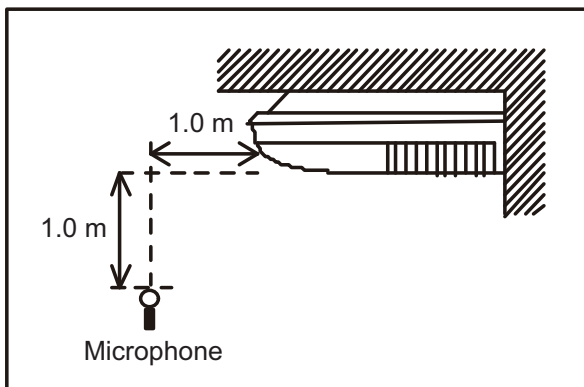

- Floor/Ceiling type
- Ceiling type

- Wall mounted type