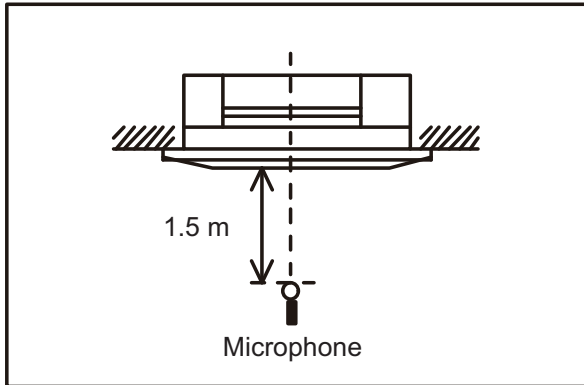

# 9-17. Sound level check point

- Compact cassette type
- Circular flow cassette type
- Cassette type

- Low static pressure duct (Mini duct) type
- Low static pressure duct (Slim duct) type
- Medium static pressure duct type
- High static pressure duct type