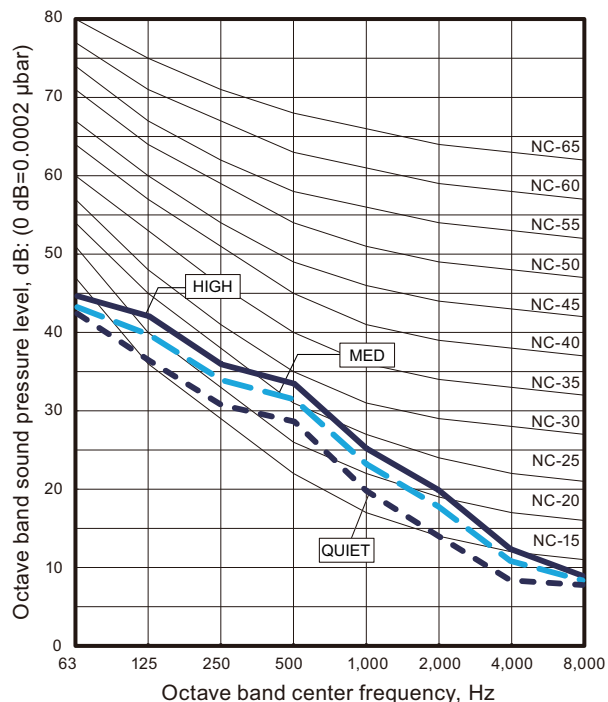

- Model: ARXA030GLEH