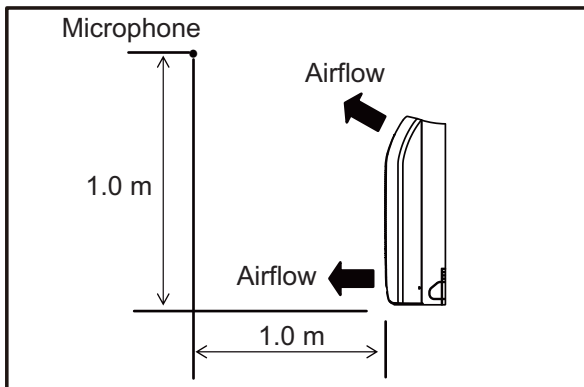

- Compact floor type