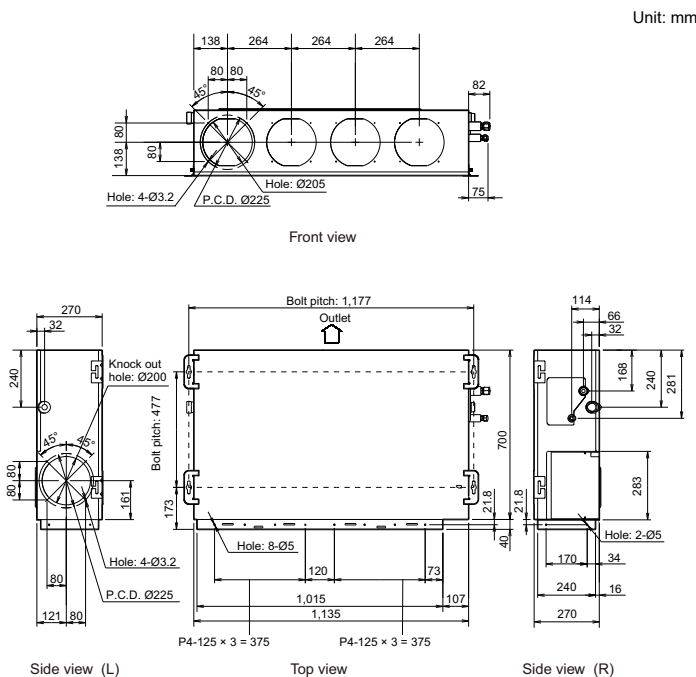

Related Items

- [UTDLF25NA](#) Long Life Filter Kit
- [UTDRF204](#) Flange (Round)
- [UTZPX1NBA](#) Drain Pump Unit for ARXA024-045GLEH
- [UTYRNRZ5](#) Touch Screen Remote Controller
- [UTYRCRYZ1](#) Compact Simple Remote controller
- [UTYRSRY](#) Simple Remote Controller (with Master Control)
- [UTYRHRY](#) Simple Remote Controller (without Master Control)
- [UTYLNHY](#) Wireless Remote Controller
- [UTYTRHX](#) Infra-Red Receiver