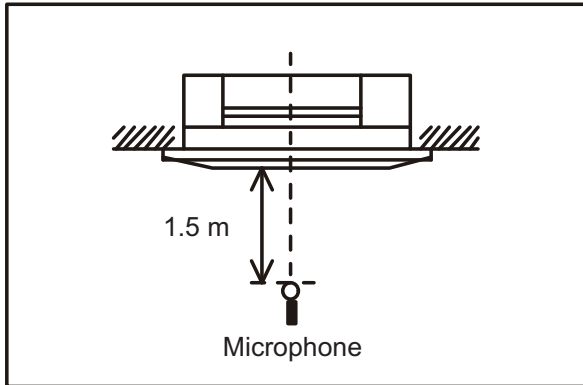

## 9-17. Sound level check point

- Compact cassette type
- Circular flow cassette type
- Cassette type

- Low static pressure duct (Mini duct) type
- Low static pressure duct (Slim duct) type
- Medium static pressure duct type
- High static pressure duct type