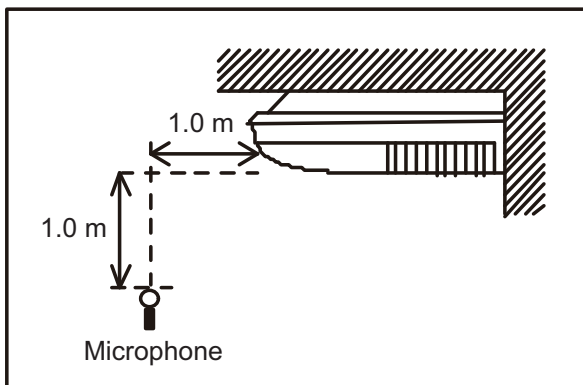

- Floor/Ceiling type
- Ceiling type

- Wall mounted type