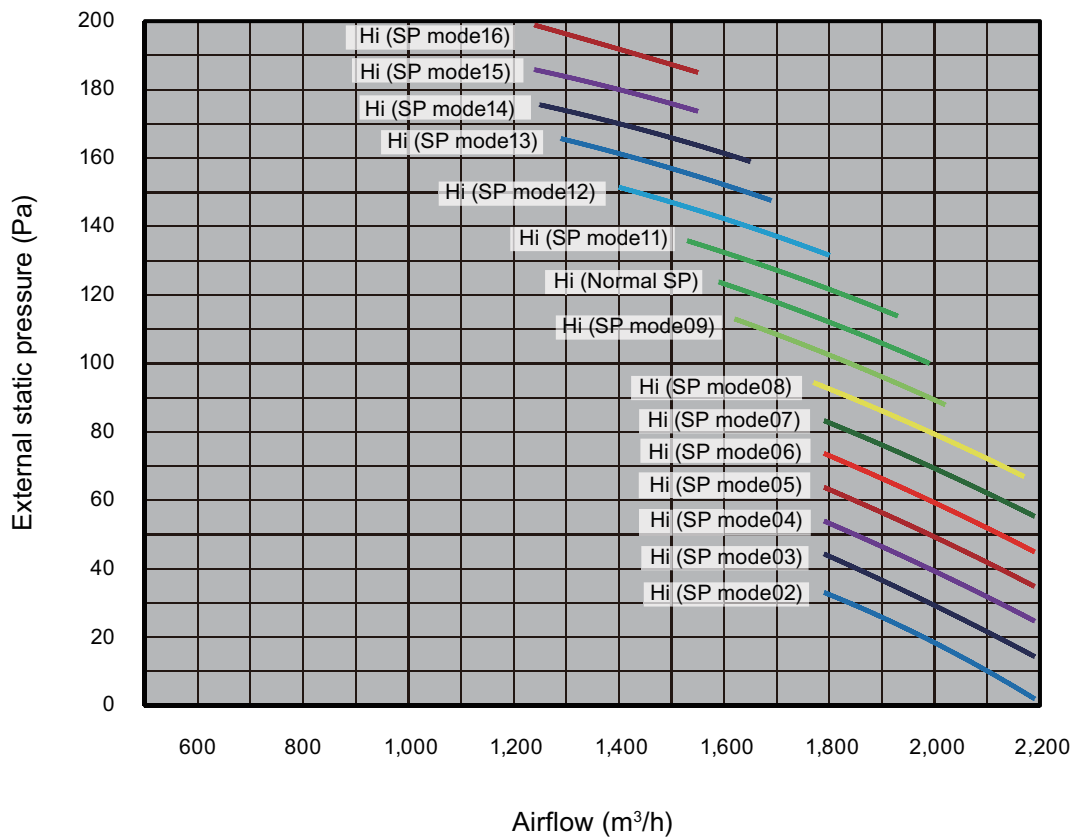

7-5. High static pressure duct type

Model: ARXC036GTEH

Cooling

Heating

INDOOR
UNITS

INDOOR
UNITS