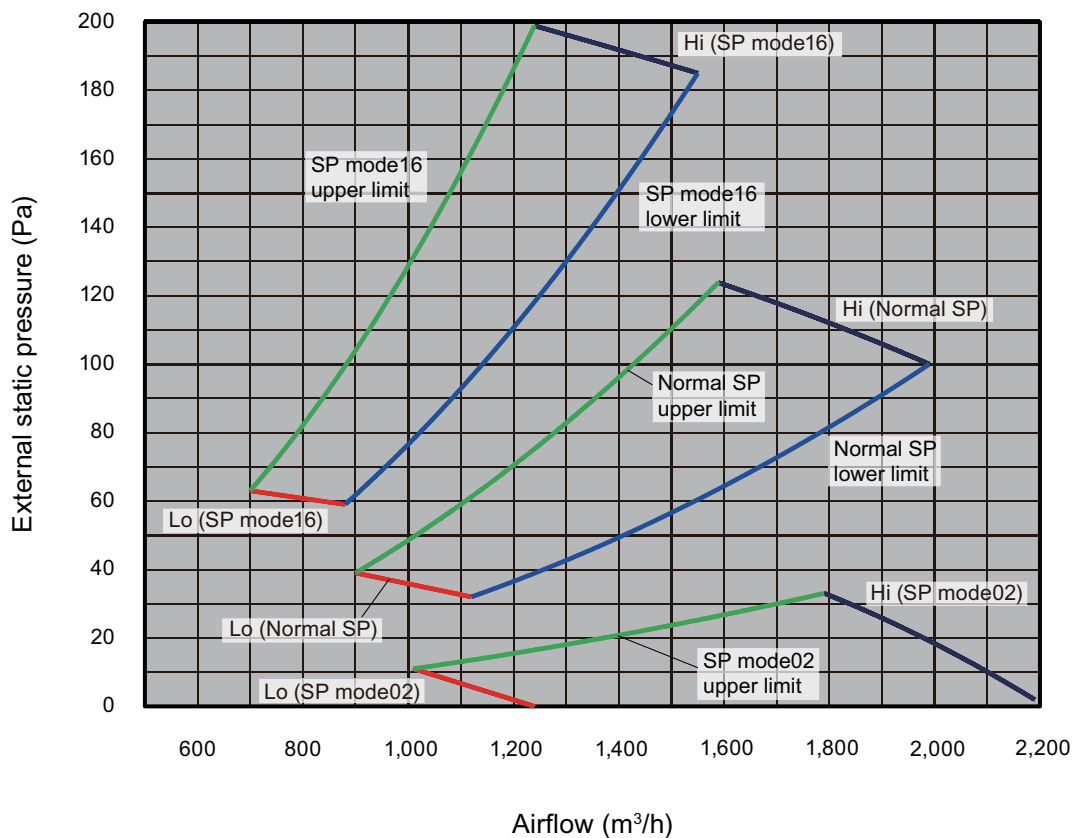

7-5. High static pressure duct type

Model: ARXC036GTEH

Cooling

Heating

INDOOR
UNITS

INDOOR
UNITS