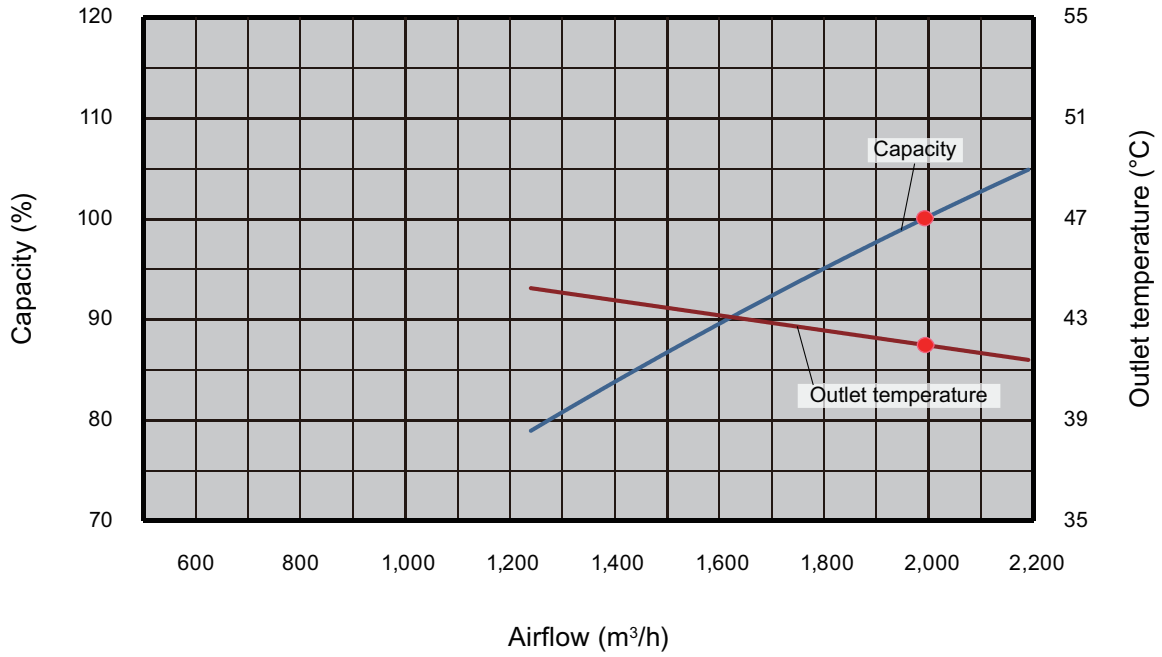

7-5. High static pressure duct type

Model: ARXC036GTEH

Cooling

Heating

INDOOR
UNITS

INDOOR
UNITS