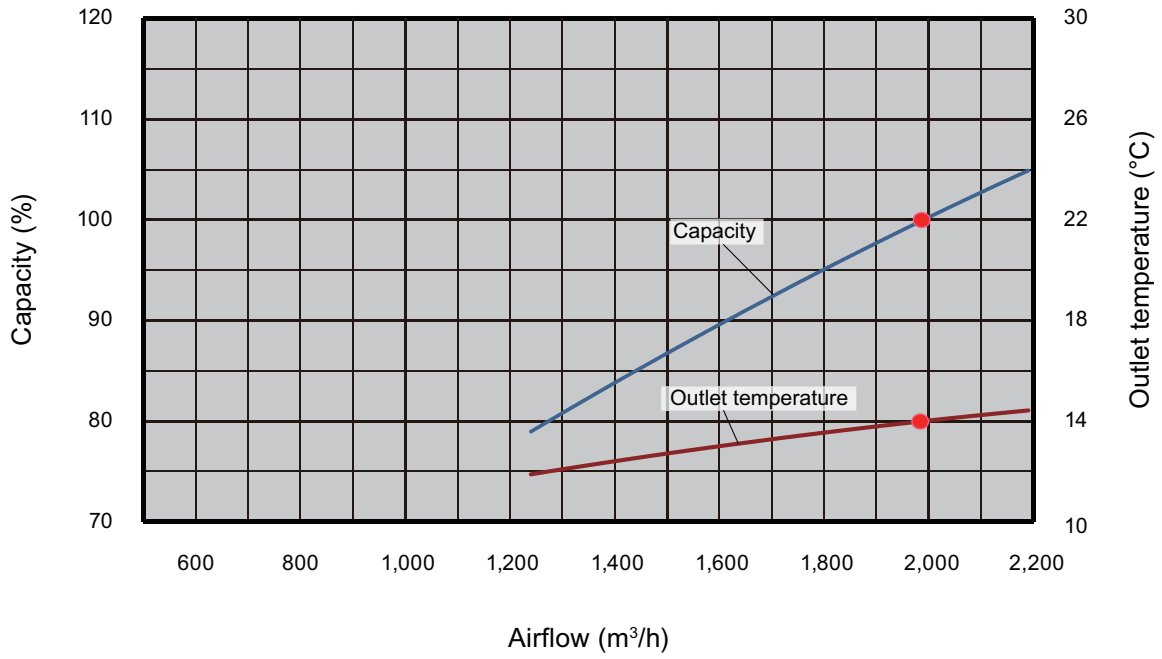

7-5. High static pressure duct type

Model: ARXC036GTEH

Cooling

Heating

INDOOR
UNITS

INDOOR
UNITS