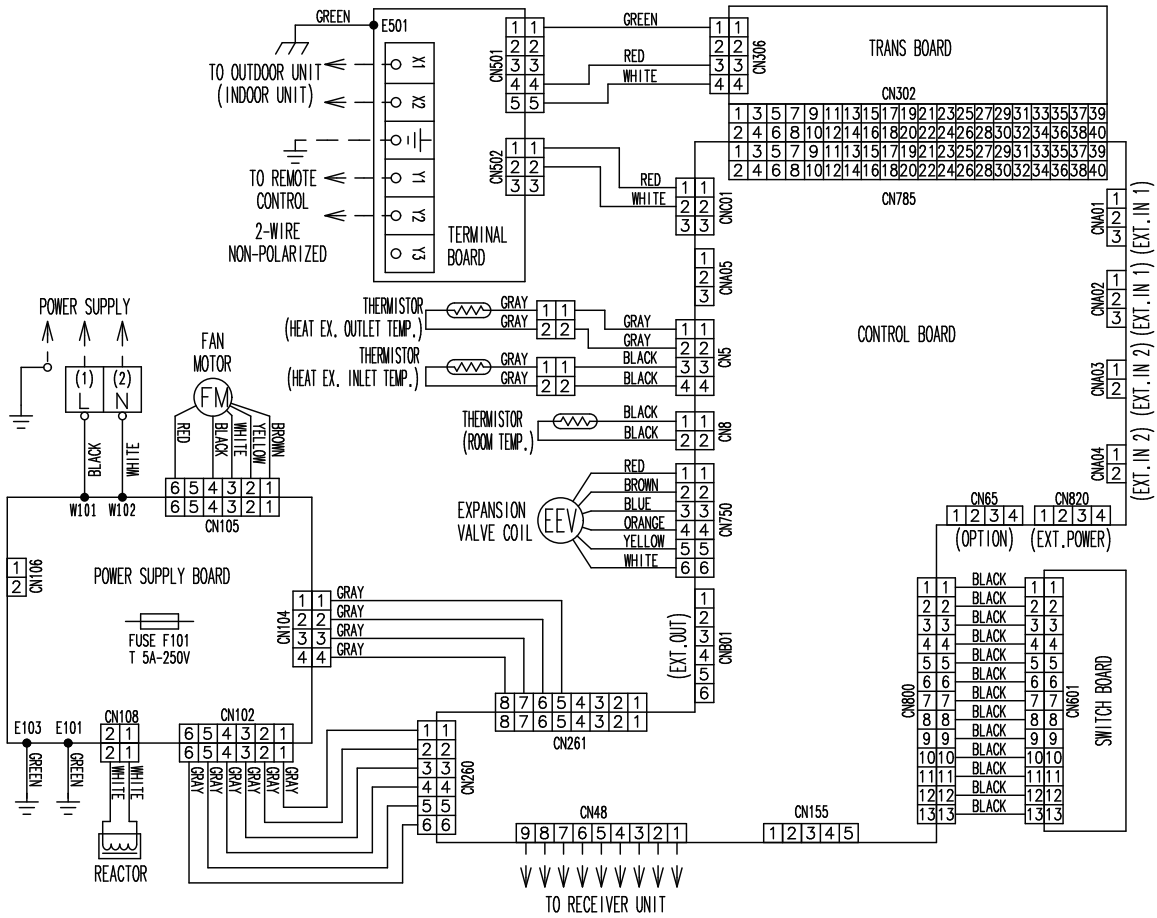

5-9. High static pressure duct type

Model: ARXC036GTEH

INDOOR UNITS

INDOOR UNITS