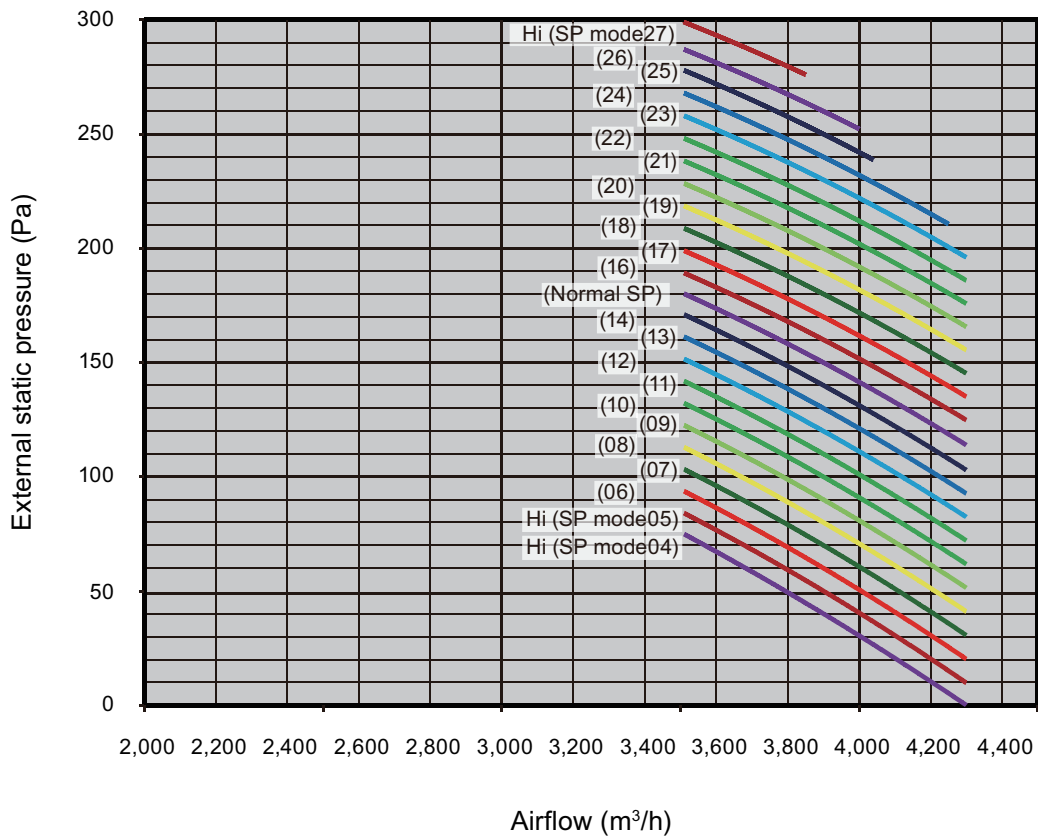

■ Model: ARXC072GTEH

Cooling

Heating

INDOOR
UNITS

INDOOR
UNITS