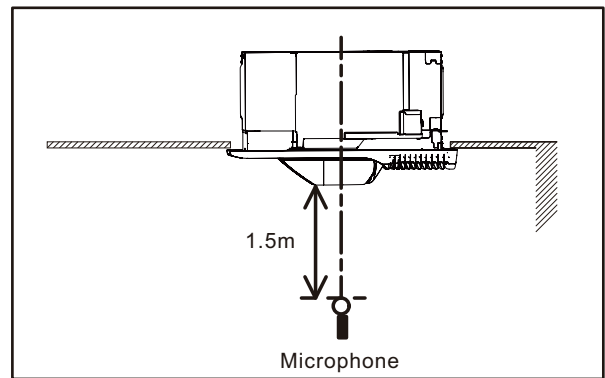

- 3D flow cassette type