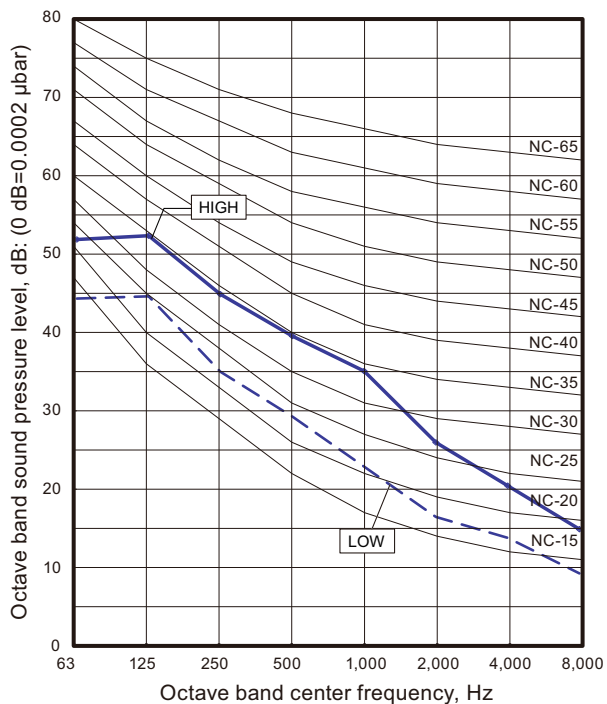

9-9. High static pressure duct type

- Model: ARXC036GTEH