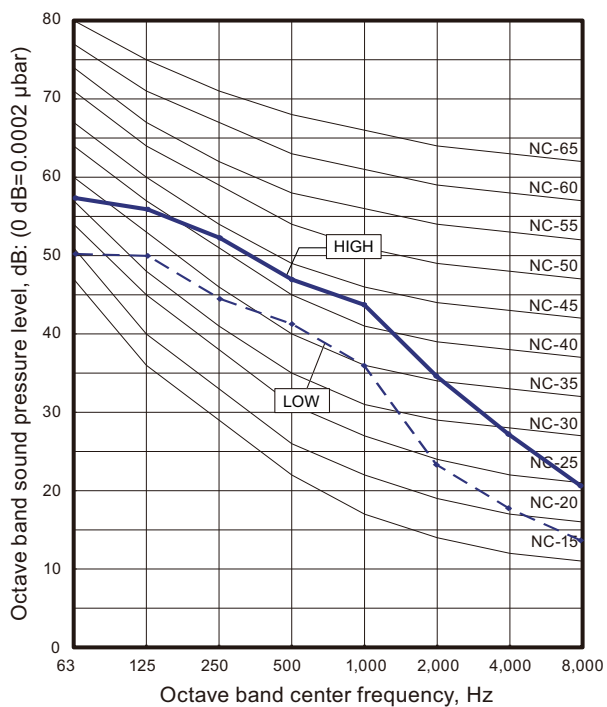

- Model: ARXC60GATH