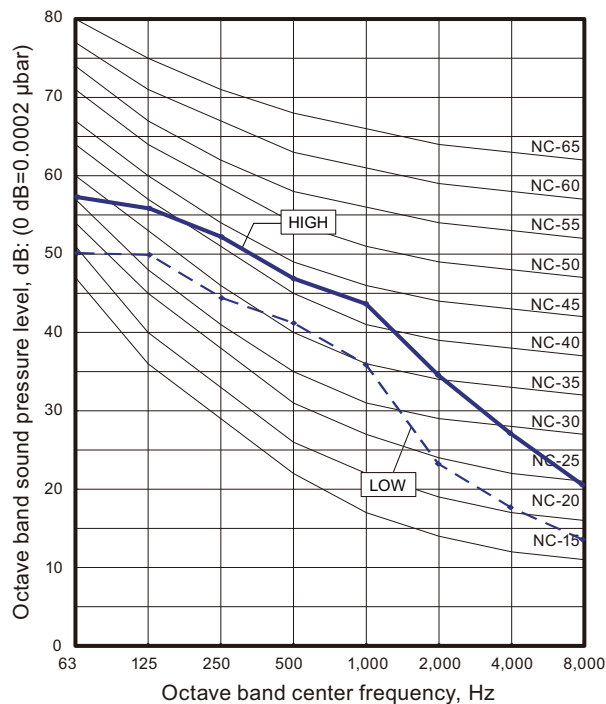

- Model: ARXC45GATH