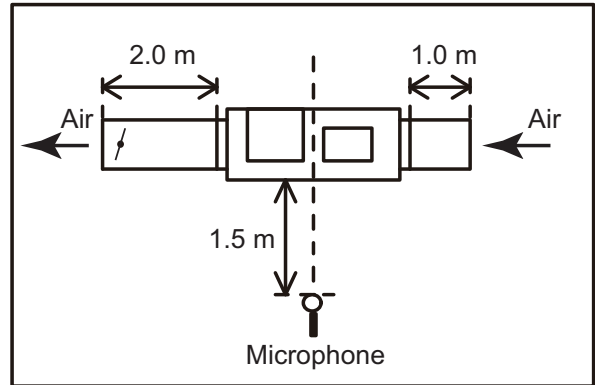

# 9-17. Sound level check point

- Compact cassette type
- Circular flow cassette type
- Cassette type

- Low static pressure duct (Mini duct) type
- Low static pressure duct (Slim duct) type
- Medium static pressure duct type
- High static pressure duct type