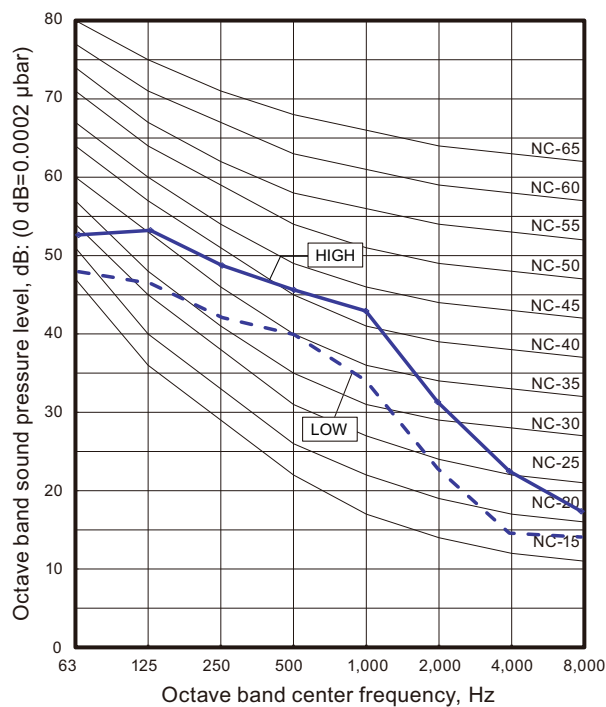

- Model: ARXC072GTEH

INDOOR
UNITS

INDOOR
UNITS