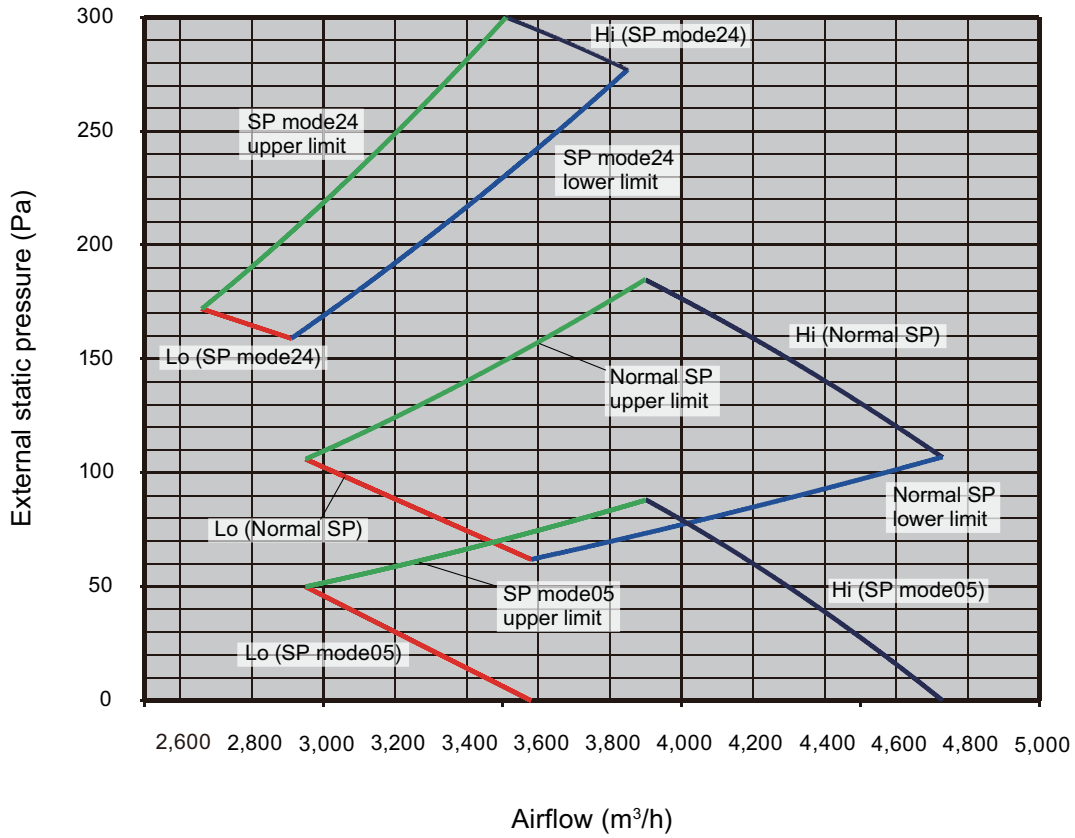

■ Model: ARXC090GTEH

Cooling

Heating

INDOOR
UNITS

INDOOR
UNITS