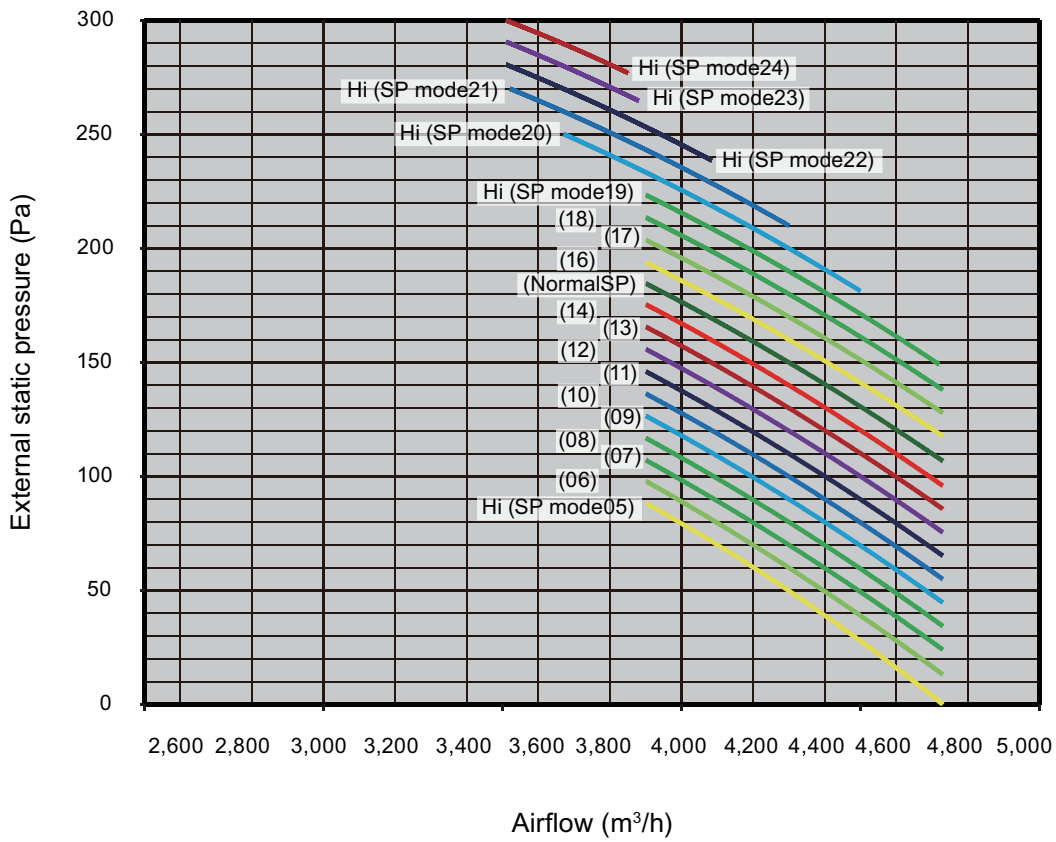

■ Model: ARXC090GTEH

Cooling

Heating

INDOOR
UNITS

INDOOR
UNITS