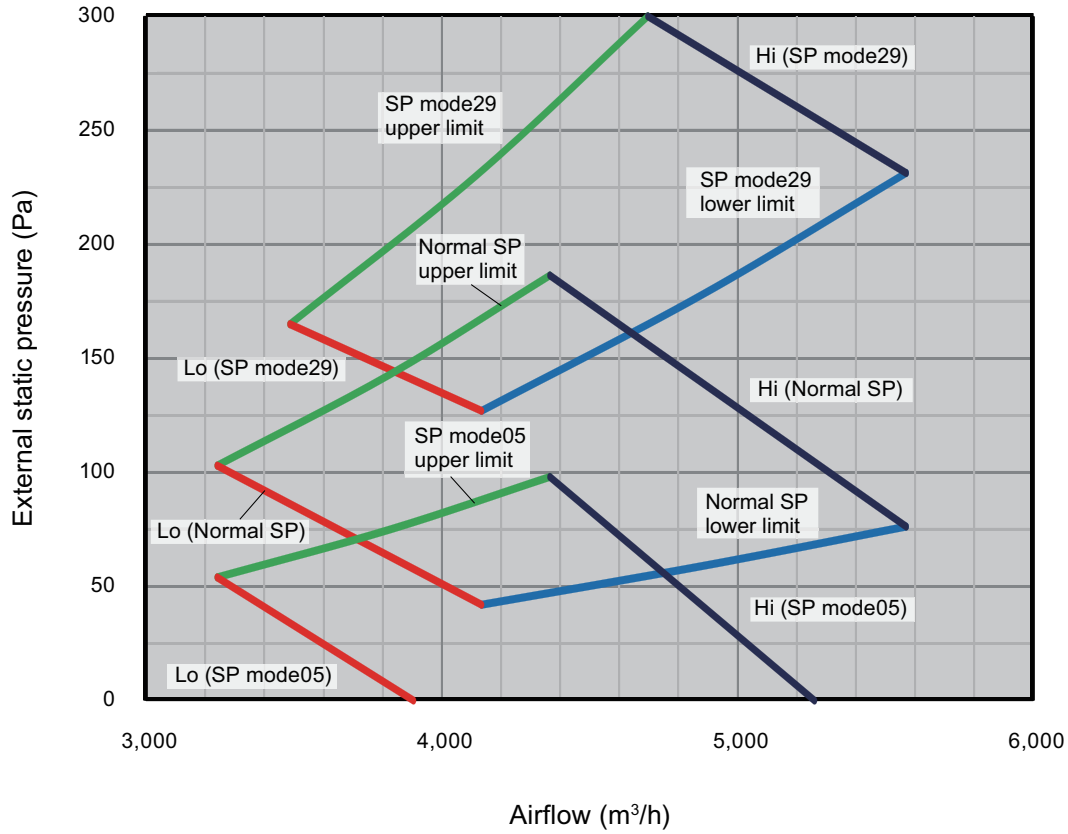

Model: ARXC096GTEH

Cooling

Heating

INDOOR  
UNITS

INDOOR  
UNITS