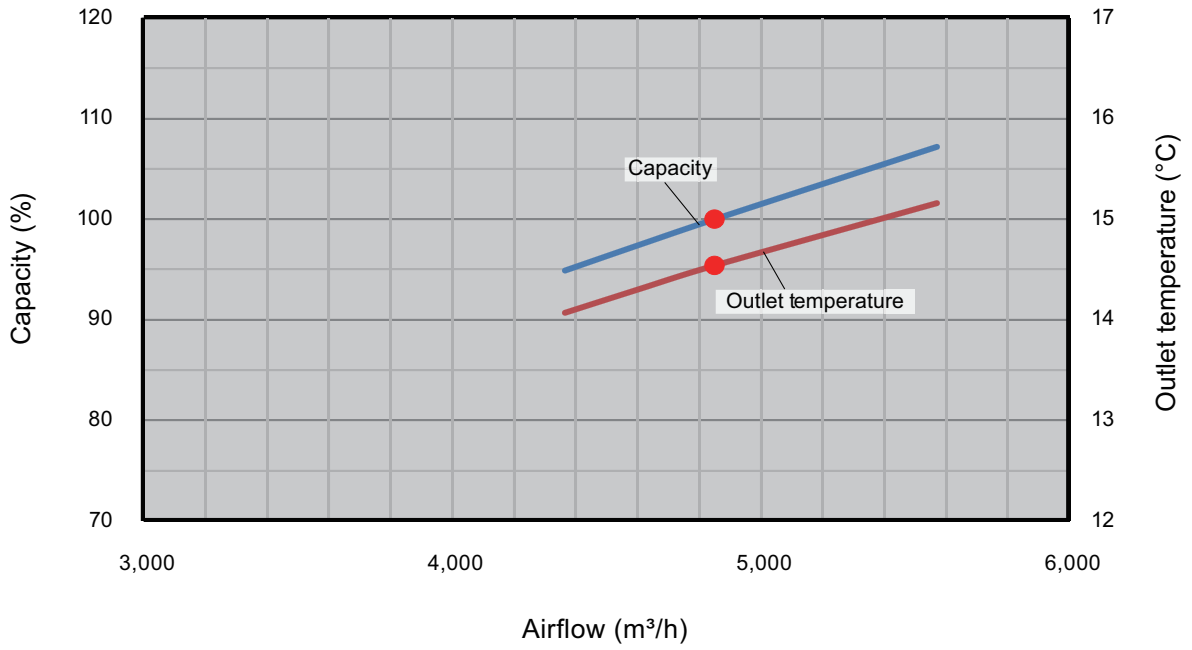

Model: ARXC096GTEH

Cooling

Heating

INDOOR  
UNITS

INDOOR  
UNITS