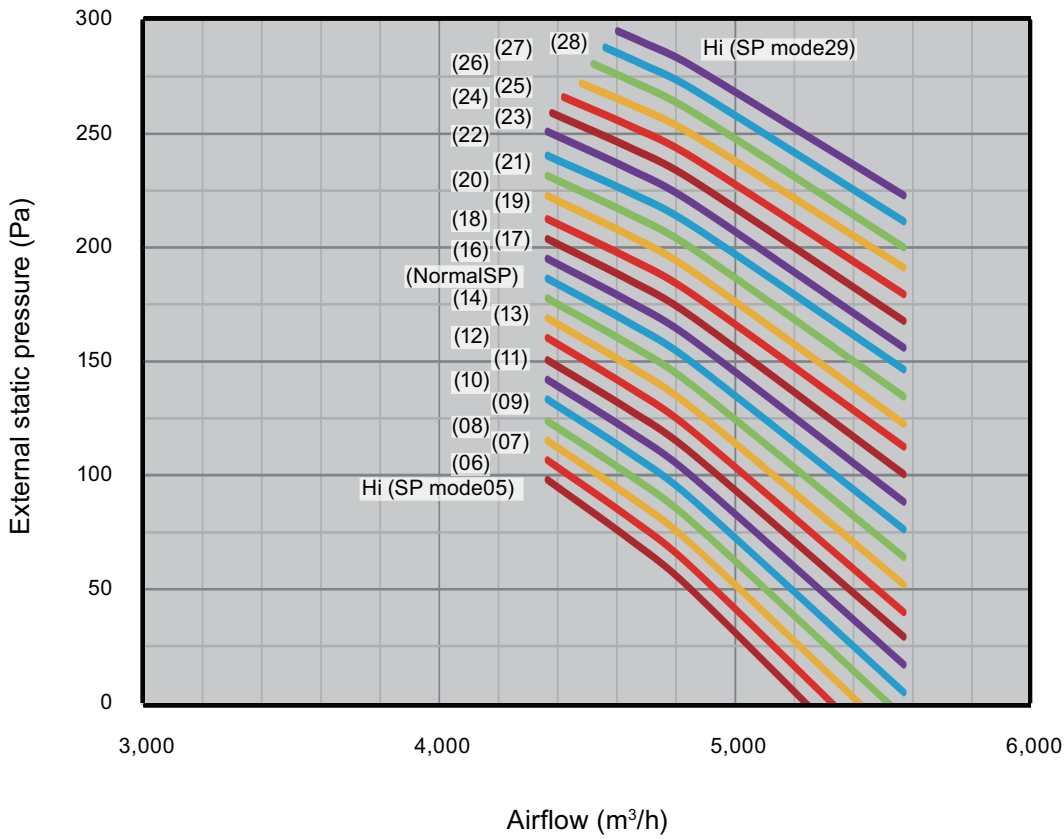

Model: ARXC096GTEH

Cooling

Heating

INDOOR  
UNITS

INDOOR  
UNITS