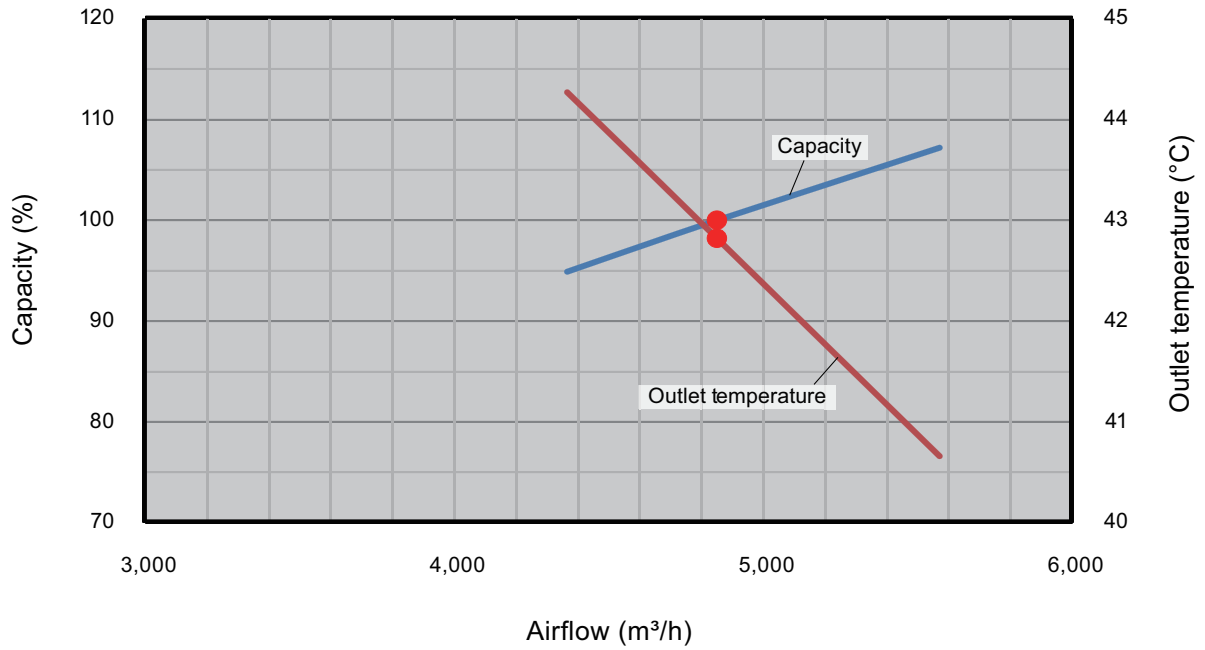

Model: ARXC096GTEH

Cooling

Heating

INDOOR  
UNITS

INDOOR  
UNITS